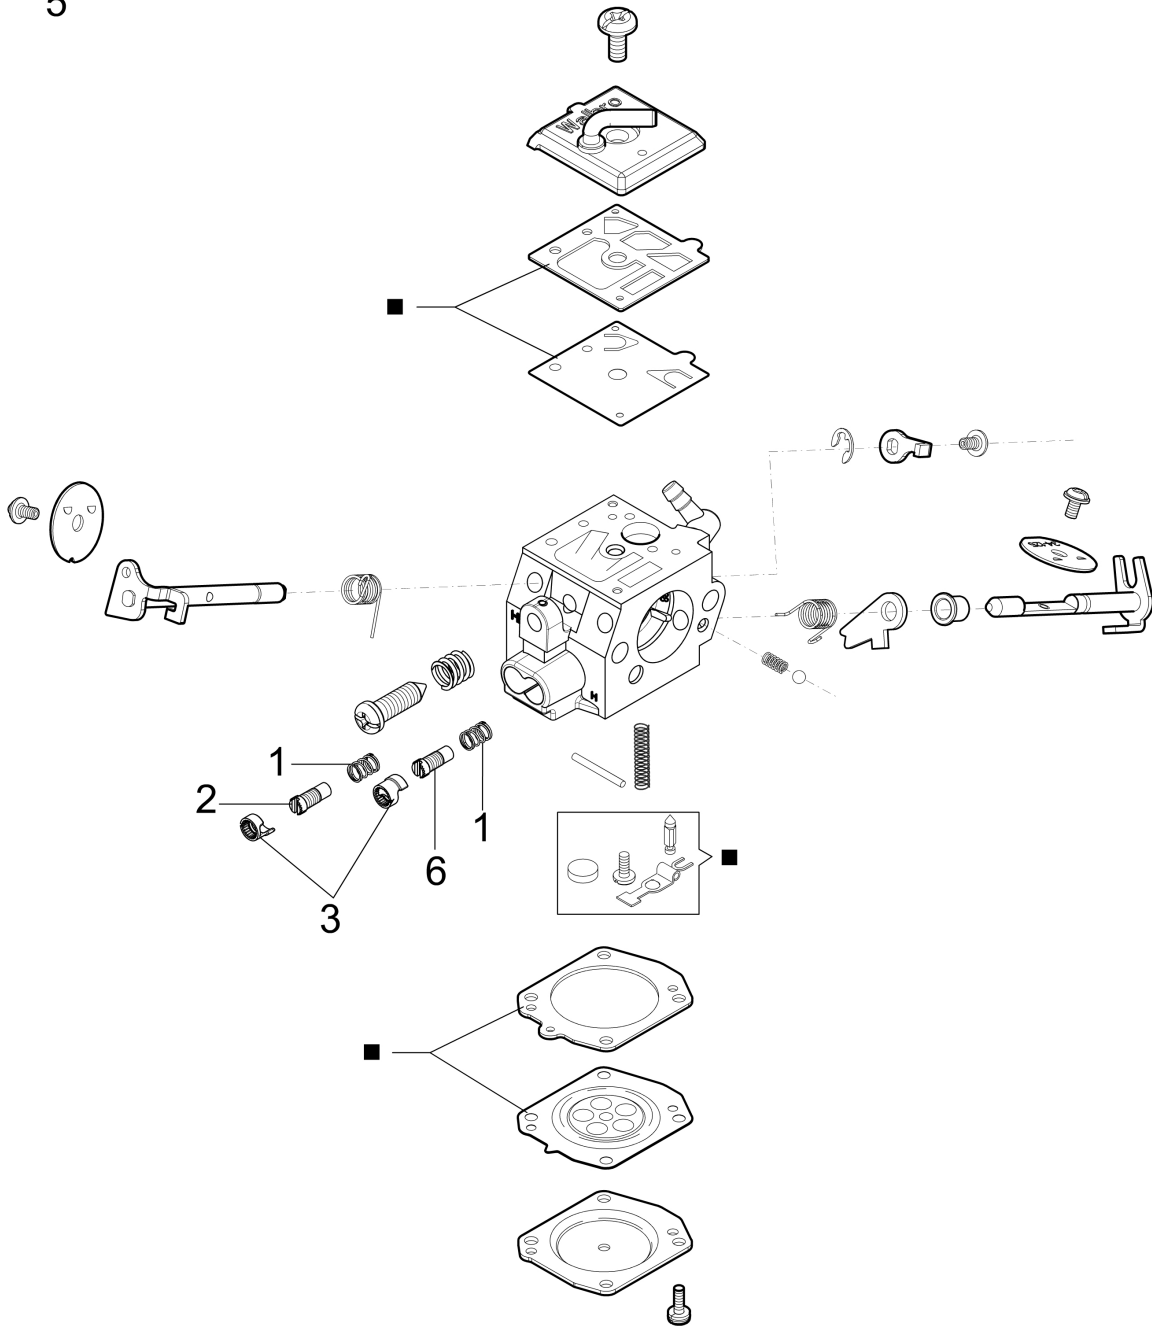

Ref.Nu	Qty	Part number	Description	Validity from	Validity till	Notes	Bulletin
1	1	2318080R	Adjust. screw MIN				
2	1	2318105R	Adjust. screw MAX				
3	2	095000147	Spring				
4	1	2318669R	Repair kit				
5	1	2318060R	Carburetor HD-48				

4 ■ Kit riparazione
Repair kit