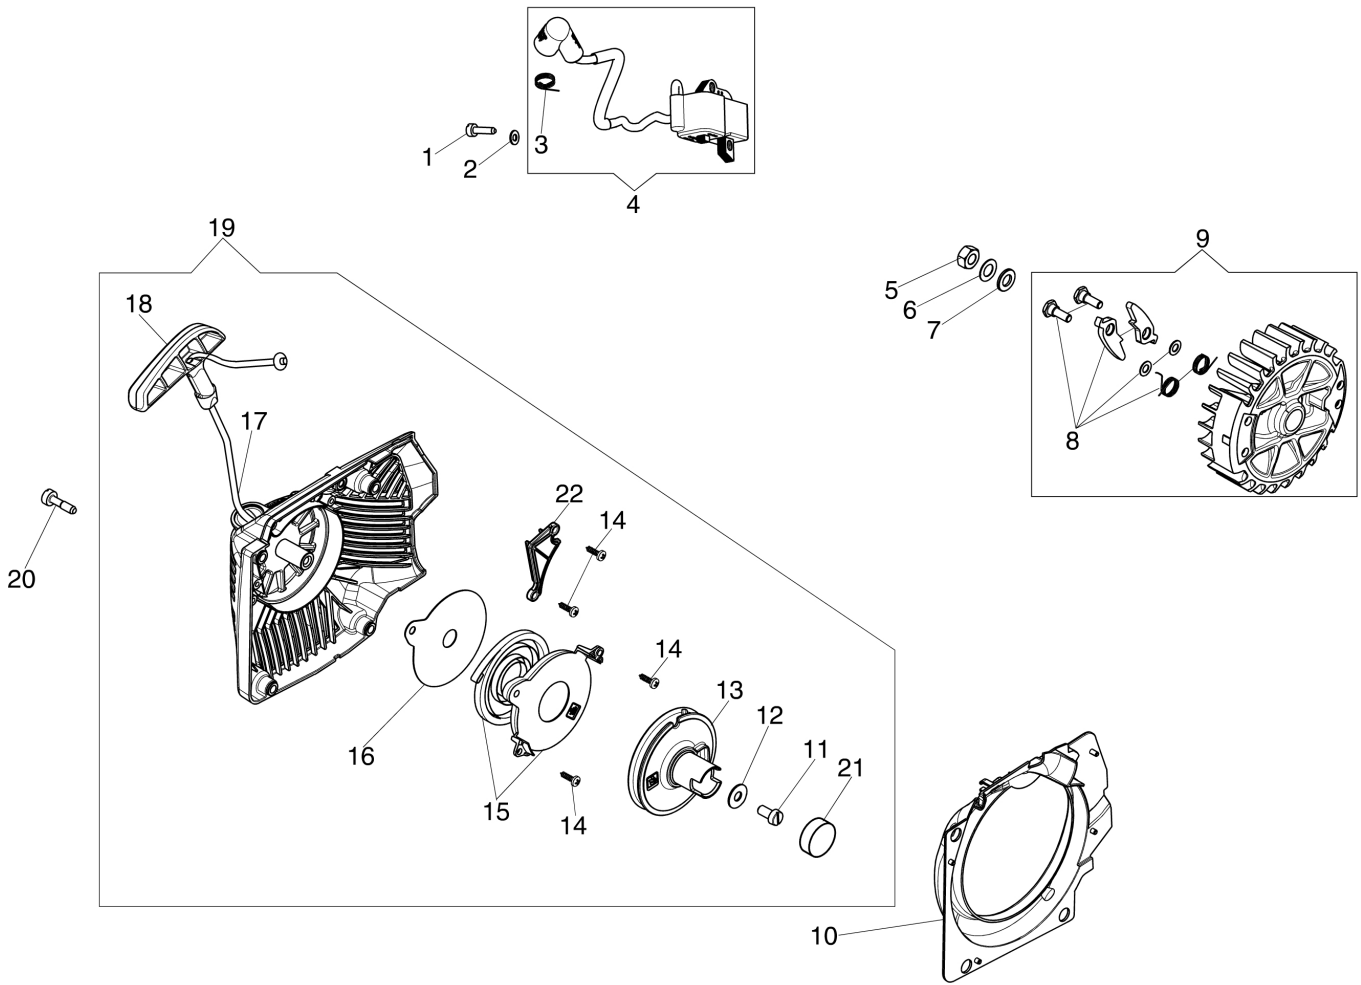

▲
15

Ref.Nu	Qty	Part number	Description	Validity from	Validity till	Notes	Bulletin
1	1	3055118	Spark plug				
2	4	3833076	Washer				
3	4	3891086R	Screw				
4	1	50250178R	Decompressor				
5	1	50250020R	Manifold				
6	1	097000059A	Spring	03/2012			
6	1	50200015AR	Band		02/2012		
7	1	50010046DR	Gasket				
8	1	007201313R	Seal ring				
9	1	3034012R	Bearing				
10	1	50250001AR	Crankshaft				
11	1	3037014R	Bearing				
12	1	50250062R	Washer				
13	1	3035026R	Bearing				
14	1	50250063R	Clutch				
15	1	50252015	Gasket set				
16	3	50250089R	Spring				
17	1	3037035R	Thrust bearing				
18	1	50252016	Clutch drum				
19	1	006100730R	Ring				
20	1	50250066R	Spacer				
21	1	3026009R	Ring				
22	2	50020004R	Piston ring Ø48				
23	2	007201198R	Ring				
24	1	50010031R	Piston pin				
25	1	50252010	Piston assy				
26	1	50252011	Complete cylinder				
27	2	3891043R	Screw				
28	2	3891037R	Screw				
29	4	3860136R	Screw				
30	1	50250152R	Deflector				
31	1	50140120	Gasket				
32	1	50250075AR	Complete muffler				
33	1	50250081R	Gasket				
34	1	50250079R	Deflector				
35	1	50250158R	Muffler				