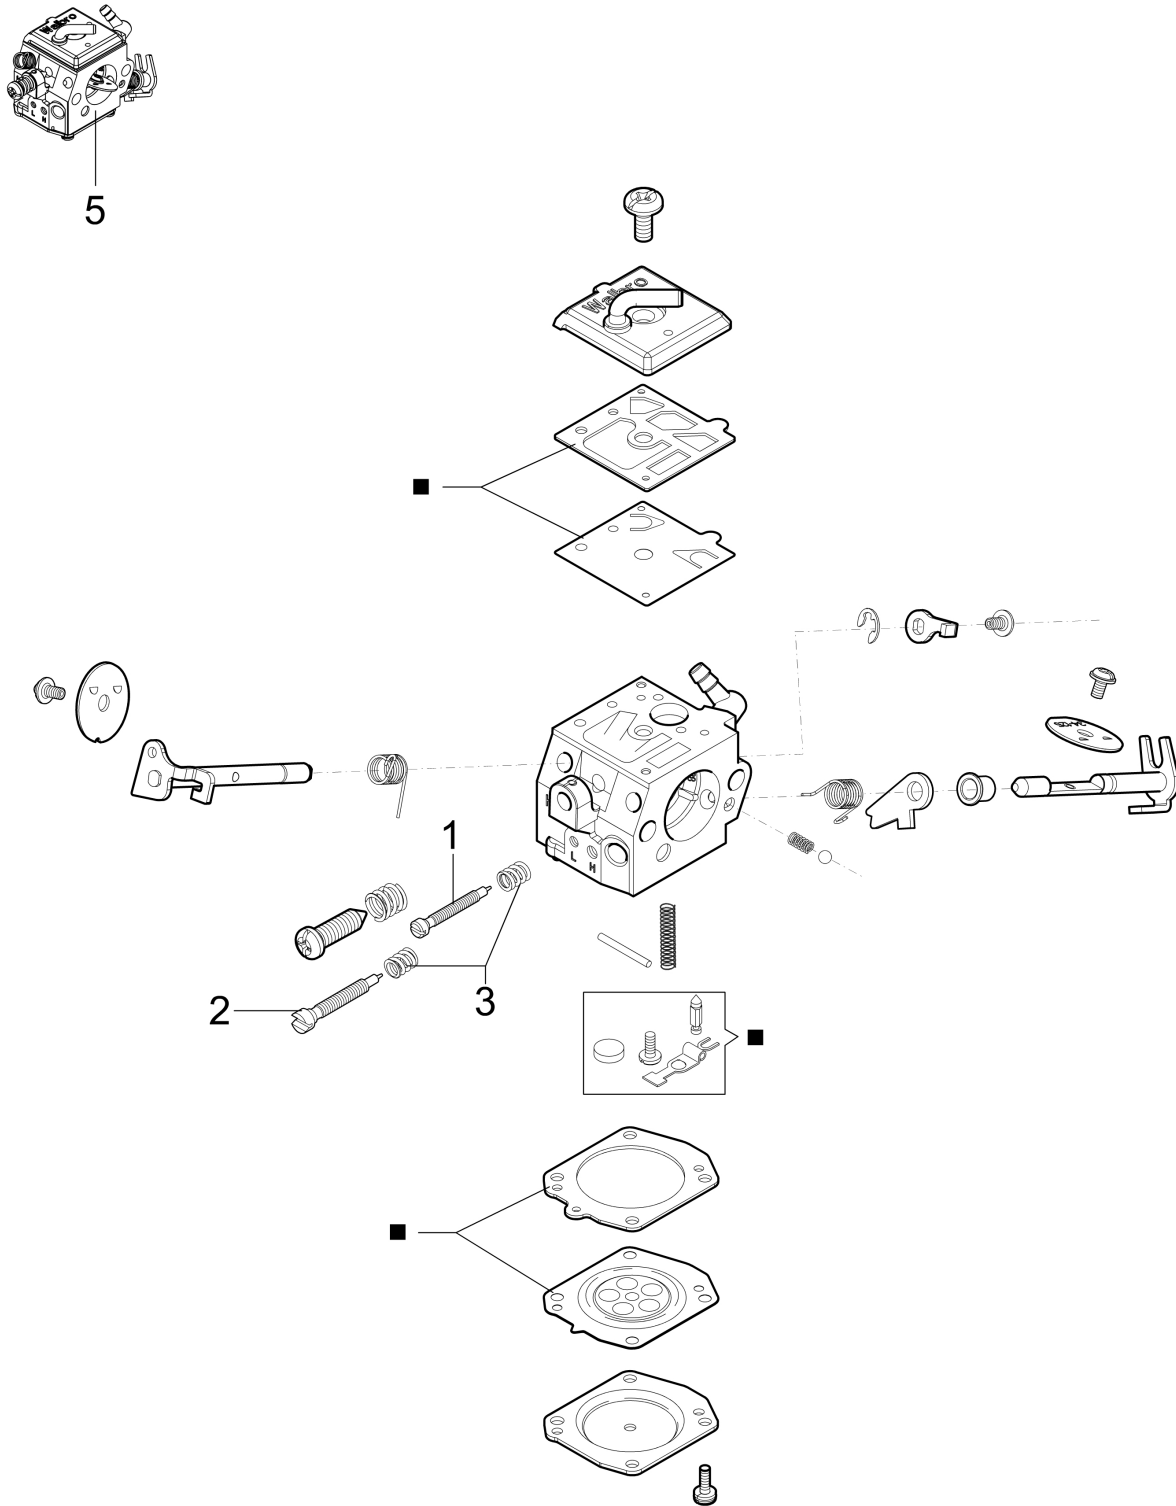

Ref.Nu	Qty	Part number	Description	Validity from	Validity till	Notes	Bulletin
1	2	3891014R	Screw				
2	2	3916004R	Washer				
3	1	50050127	Spring				
4	1	50250003R	Ignition coil				
5	1	004000142	Nut				
6	1	3833080	Washer				
7	1	005000361	Washer				
8	1	52012027	Pawl kit				
9	1	50250015R	Flywheel set				
10	1	50250030R	Flange				
11	1	3908036	Screw				
12	1	3918006	Washer				
13	1	50250043AR	Starter pulley				
14	4	3960017AR	Screw				
15	1	50250045R	Starter spring				
16	1	50250042R	Washer				
17	1	098000079R	Starter rope				
18	1	50170017R	Starter handle				
19	1	50250039AR	Starter assy				
20	3	3891046R	Screw				
21	1	50140052	Cap				
22	1	52010180	Cover				

Ref.Nu	Qty	Part number	Description	Validity from	Validity till	Notes	Bulletin
1	1	3891046R	Screw				
2	1	50250138R	Bushing				
3	1	50250053R	Guard				
4	1	097000146	Lever				
5	1	50240048R	Spring				
6	1	3026003	Ring				
7	1	095000219AR	Spring				
8	1	50250046R	Brake band				
9	1	50250056R	Guard				
10	3	3891009R	Screw				
11	1	50250047R	Plate				
12	2	3960045	Screw				
13	1	50250038R	Cover				
14	2	3980013R	Nut				
15	1	50250125R	Spike				
16	1	50250050R	Guard				
17	1	3960046R	Screw				
18	1	3960009R	Screw				
19	1	50070081	Cover				
20	1	50250049R	Plate				
21	1	50070080	Chain tensioner screw				
22	1	50250093R	Adjuster nut				
23	1	50250168	Chain tensioner screw kit				
24	2	50070149	Guard				
25	1	50250090R	Tool kit				
26	1	50250153R	Buffer				
27	1	50250048R	Chain cover assy				
28	1	1144053	Bar cover - 50 cm				
29	1	50250109R	Bar 28" - 71 cm			Optional	
29	1	50250108R	Bar 24" - 61 cm				
29	1	50250106R	Bar 18" - 46 cm				
29	1	50250107R	Bar 20" - 51 cm				
30	1	30629001	Chain .3/8" x .058" (1,5mm)				
30	1	30629002	Chain .3/8" x .058" (1,5mm)				
31	1	50010243	Pin				