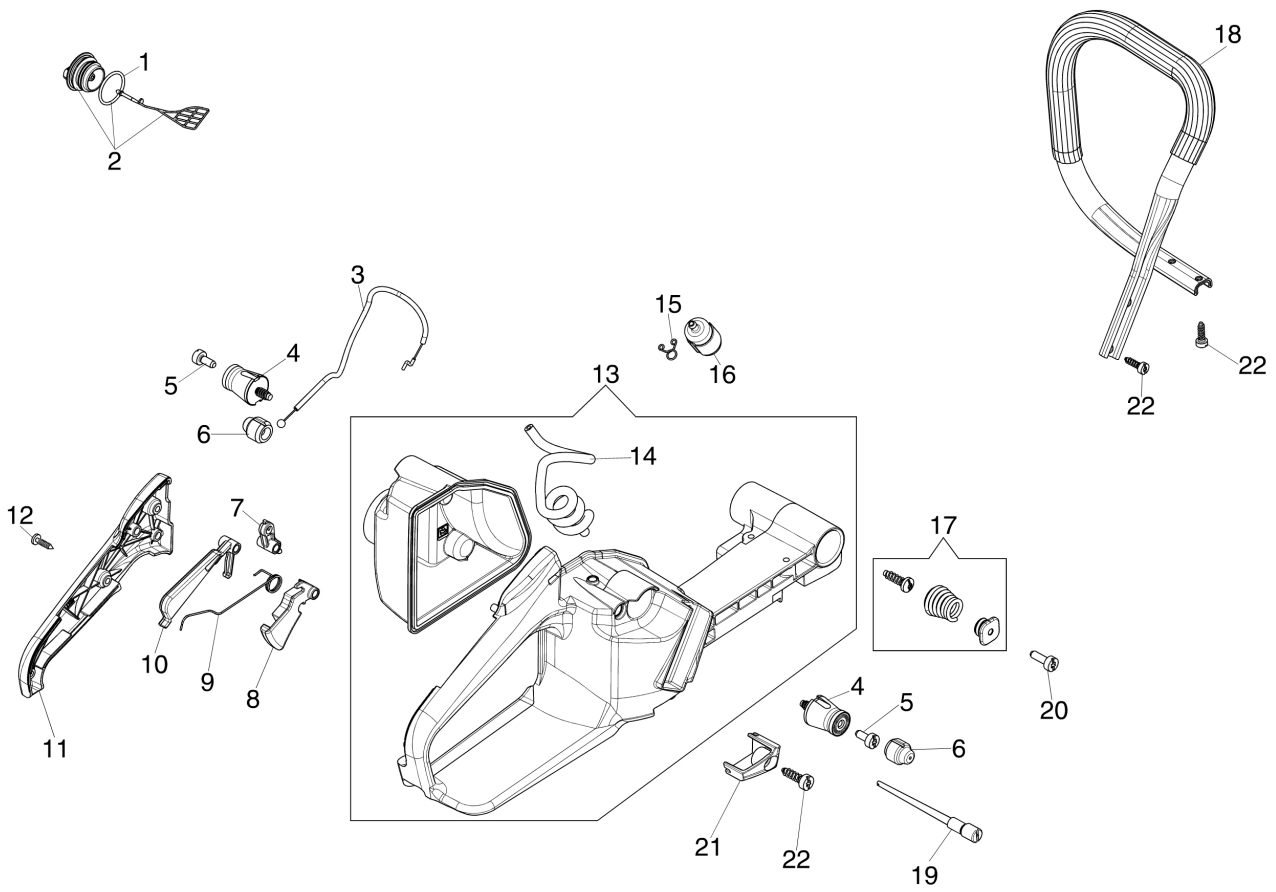

Ref.Nu	Qty	Part number	Description	Validity from	Validity till	Notes	Bulletin
1	1	099900090	O-ring				
2	1	50072009R	Cap				
3	1	50250086R	Throttle cable				
4	2	52010066R	AV-mount				
5	2	3891037R	Screw				
6	2	50010061R	AV-mount				
7	1	50250103R	Cam				
8	1	50250097R	Throttle lever				
9	1	50250122R	Spring				
10	1	50250098R	Lever				
11	1	50250024R	Cover				
12	3	3960032R	Screw				
13	1	50252003R	Tank				
14	1	50250148R	Tube				
15	1	4098377R	Band				
16	1	50010218R	Fuel filter				
17	2	50250032R	AV-mount				
18	1	50250165R	Handle				
19	1	099900083A	Breather valve				
20	2	3891037R	Screw				
21	1	50250025R	Guard				
22	5	3893001R	Screw