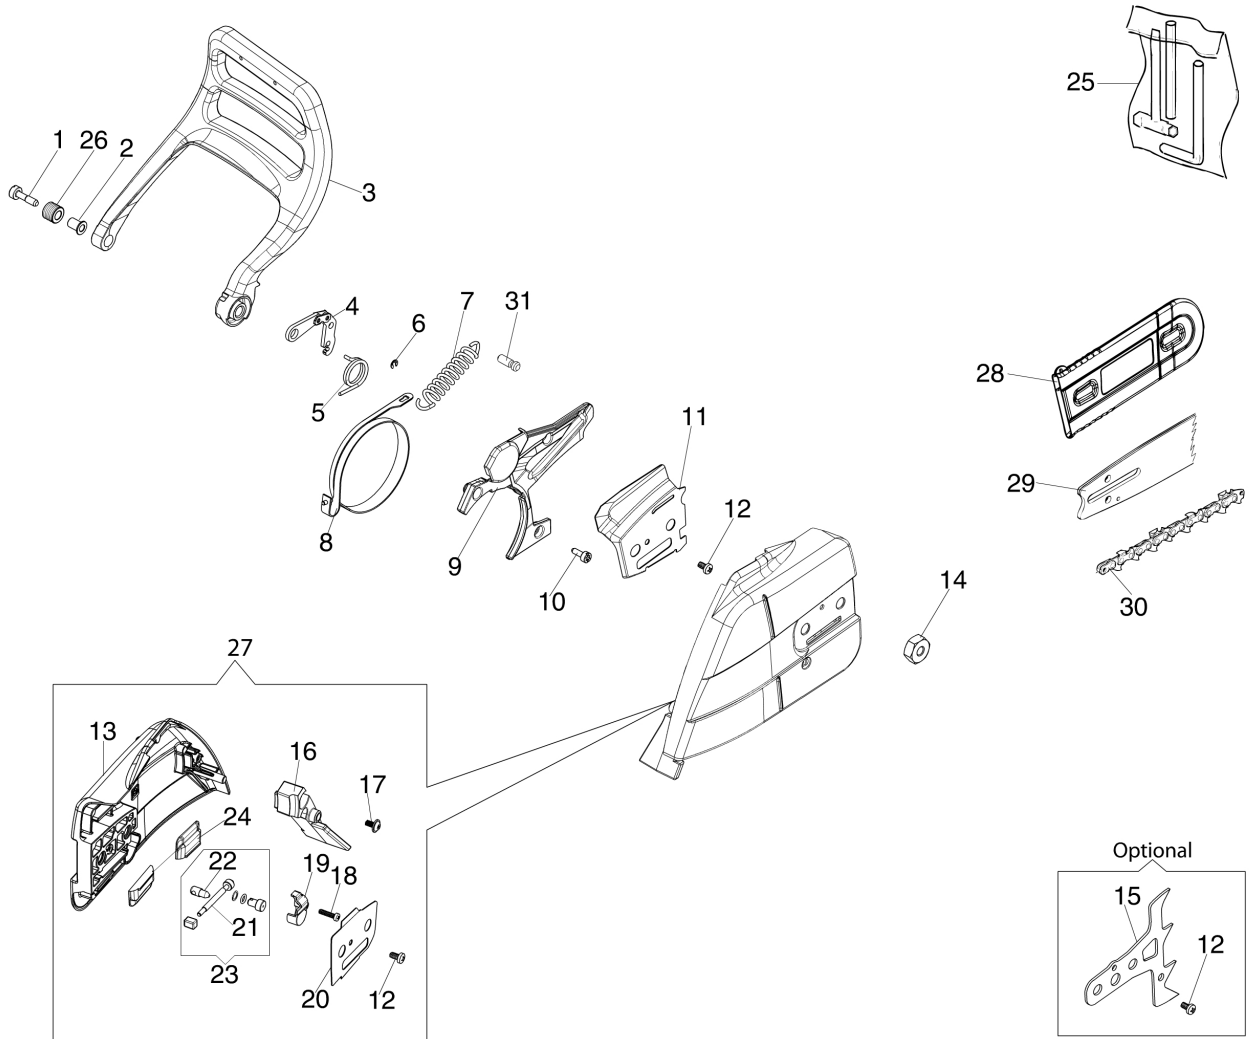

Ref.Nu	Qty	Part number	Description	Validity from	Validity till	Notes	Bulletin
1	1	3891046R	Screw				
2	1	50250138R	Bushing				
3	1	50250053R	Guard				
4	1	097000146	Lever				
5	1	50240048R	Spring				
6	1	3026003	Ring				
7	1	095000219AR	Spring				
8	1	50250046R	Brake band				
9	1	50250056R	Guard				
10	3	3891009R	Screw				
11	1	50250047R	Plate				
12	2	3960045	Screw				
13	1	50250038R	Cover				
14	2	3980013R	Nut				
15	1	50250125R	Spike				
16	1	50250050R	Guard				
17	1	3960046R	Screw				
18	1	3960009R	Screw				
19	1	50070081	Cover				
20	1	50250049R	Plate				
21	1	50070080	Chain tensioner screw				
22	1	50250093R	Adjuster nut				
23	1	50250168	Chain tensioner screw kit				
24	2	50070149	Guard				
25	1	50250090R	Tool kit				
26	1	50250153R	Buffer				
27	1	50250048R	Chain cover assy				
28	1	1144053	Bar cover - 50 cm				
29	1	50250109R	Bar 28" - 71 cm			Optional	
29	1	50250108R	Bar 24" - 61 cm				
29	1	50250106R	Bar 18" - 46 cm				
29	1	50250107R	Bar 20" - 51 cm				
30	1	30629001	Chain .3/8" x .058" (1,5mm)				
30	1	30629002	Chain .3/8" x .058" (1,5mm)				
31	1	50010243	Pin				