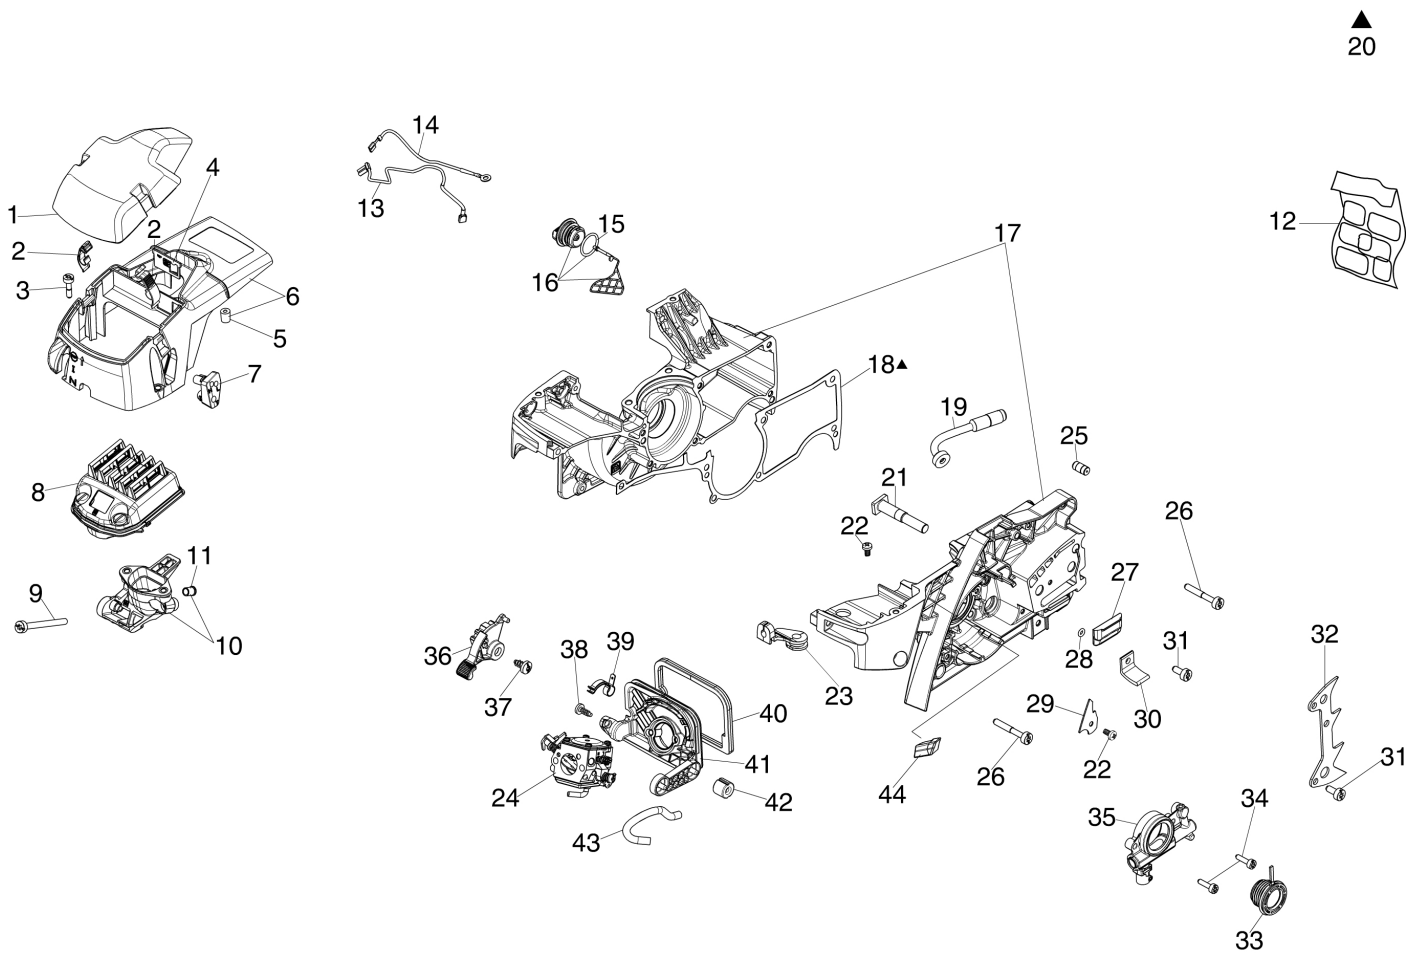

Ref.Nu	Qty	Part number	Description	Validity from	Validity till	Notes	Bulletin
1	1	50250085R	Filter cover				
2	2	50250151R	Clip				
3	2	3891046R	Screw				
4	2	50250069R	Deflector				
5	1	50070126R	Spacer				
6	1	50252014	Cover				
7	1	50250129R	Slide				
8	1	50250026R	Air filter				
9	2	3891064R	Screw				
10	1	50250071R	Air filter support				
11	2	50210038R	Bushing				
12	1	50252012	Labels kit				
13	1	50250141R	Engine stop wire				
14	1	50250128R	Cable				
15	1	3049047R	O-ring				
16	1	50052005R	Tank cap				
17	1	50252017A	Crankcase assy	SN 9953102701			BT4-156-07/14
18	1	50250084R	Gasket				
19	1	097000147AR	Oil suction				
20	1	50252015	Gasket set				
21	2	50250021R	Screw				
22	1	3960045	Screw				
23	1	50250133R	Grommet				
24	1	2318061R	Carburetor HD-57			EURO 1	
24	1	2318060R	Carburetor HD-48			EURO 0	
25	1	097000229R	Breather valve				
26	7	3891054R	Screw				
27	1	50070149	Guard				
28	1	3049005R	O-ring				
29	1	50250012R	Plate				
30	1	097000283R	Clamp				
31	3	3891037R	Screw				
32	1	50250031R	Spike				
33	1	50250083R	Worm gear				
34	2	3891014R	Screw				
35	1	50250057R	Oil pump				
36	1	50250142R	Stop lever				
37	1	3993053R	Screw				
38	1	3960070AR	Screw				
39	1	50250073R	Spring				
40	1	50250070R	Gasket				
41	1	50250019R	Support				
42	4	50250074R	AV-mount				
43	1	098000281	Breather valve				
44	1	50250186R	Limit switch	SN 9953102701			BT4-156-07/14