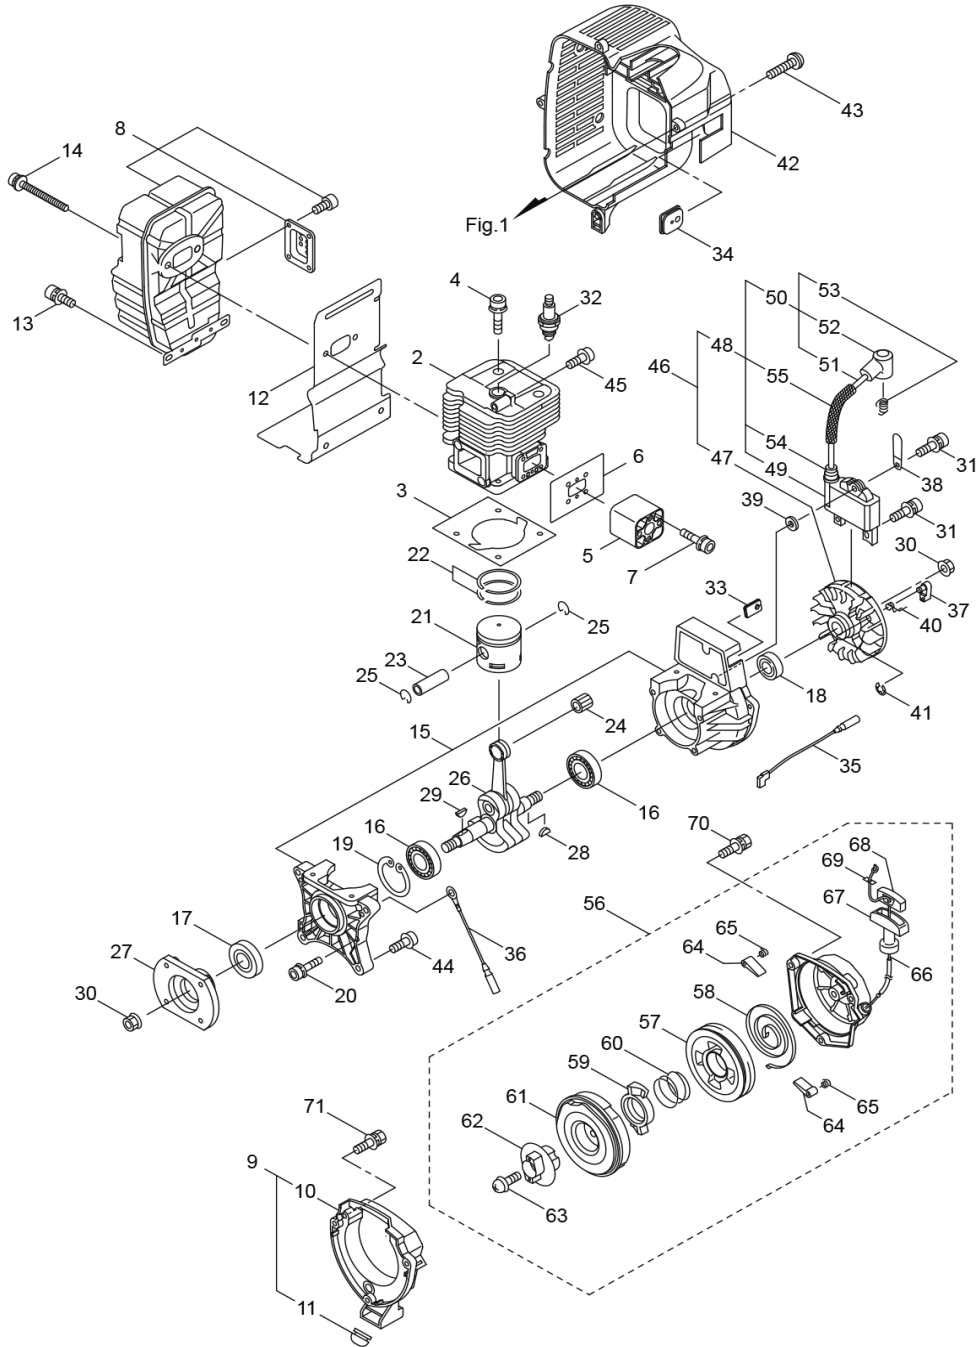

2. ENGINE (CYLINDER, CRANKCASE)

525185-02

- 5 -

1

Status	Position	Parts Number	Parts Name	Unit Quantity	Set Unit Quantity	Specification	Remarks	Maker code
	1	247929	CE800D/03	1		MM92	CE800D/03	
	2	275765	CYLINDER COMP	1				
	3	275760	GASKET	1				
	4	261246	CAP SCREW	4	5	M5X25	M5x25	
	5	276109	INSURATOR	1				
	6	276110	GASKET	1