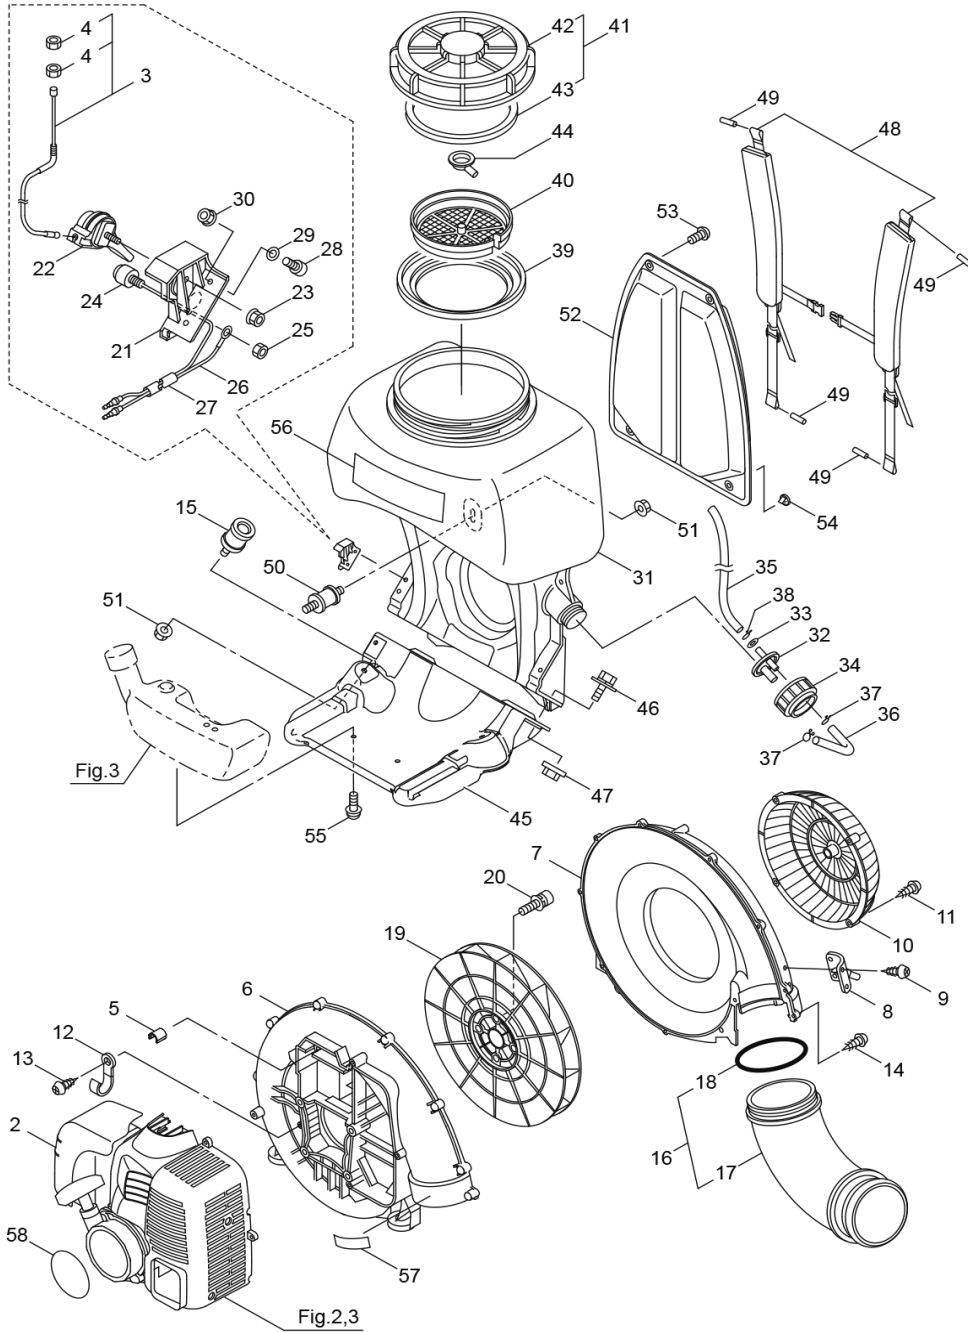

PARTS LIST

PBS920 Tornado

CONTENTS

1. FRAME & BLOWER	1 ~ 4
2. ENGINE (CYLINDER, CRANKCASE)	5 ~ 8
3. ENGINE (CARBURETOR, MUFFLER, FUEL TANK)	9 ~ 10
4. ACCESSORIES	11 ~ 12

2021.05

CAIMAN

1. FRAME & BLOWER

525185-01