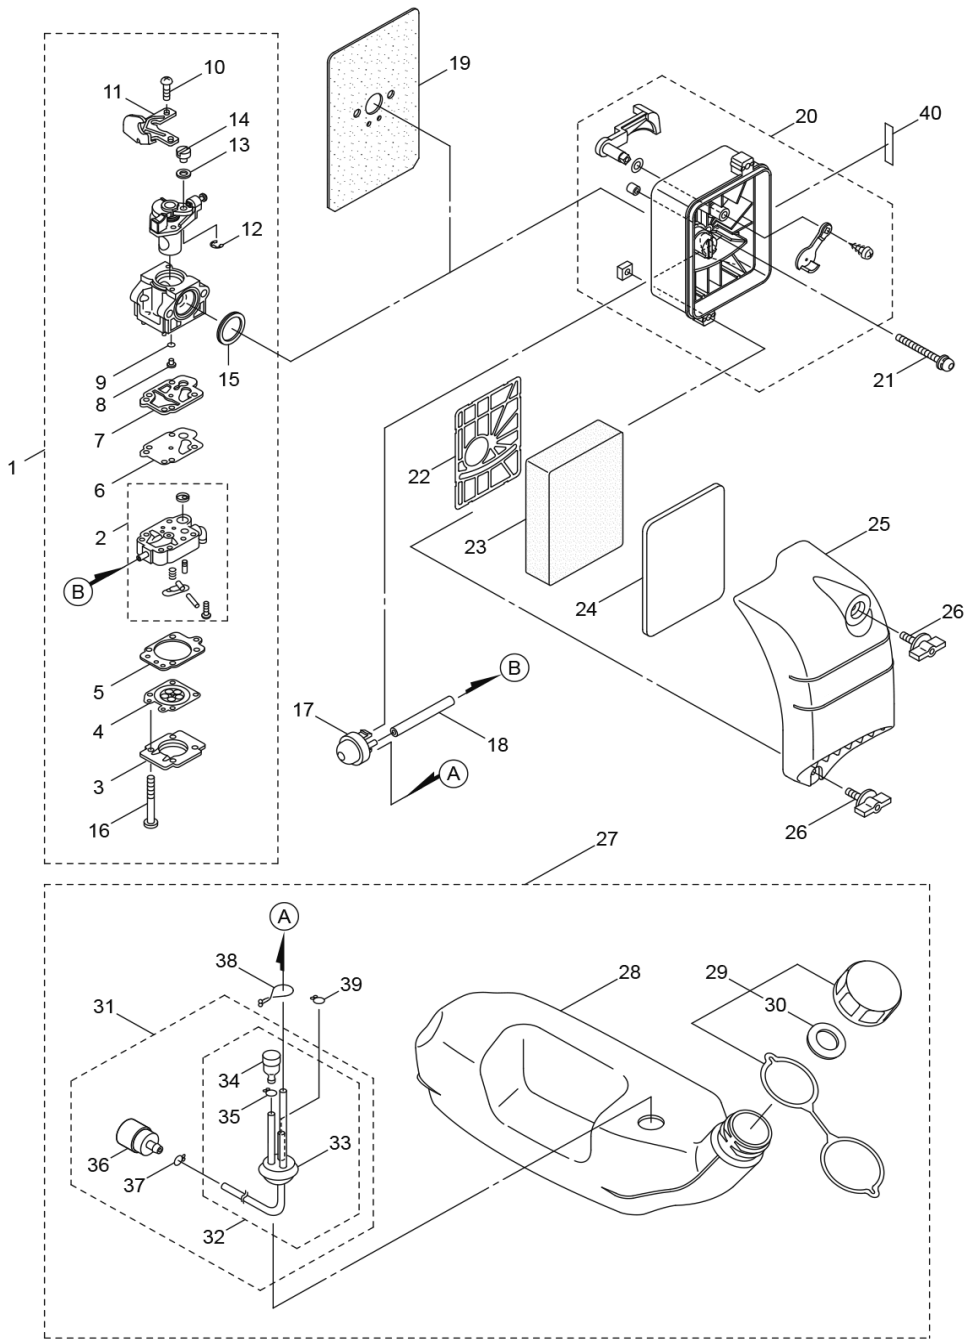

3. ENGINE (CARBURETOR, MUFFLER, FUELTANK)

525185-03

Status	Position	Parts Number	Parts Name	Unit Quantity	Set Unit Quantity	Specification	Remarks	Maker code
	1	247975	Carburetor Ass'y	1		WYK-544A	Incl.2-16	
	2	283124	CARBURETOR BODY	1		WB5-7437		
	3	263726	COVER PLATE	1		WB21-158		
	4	283905	DIAPHRAGM METERRING	1		WB95-614		
	5	263727	GASKET	1		WB92-192		
	6	262994	DIAPHRAGM	1		WB95-99		
	7	282576	GASKET	1		WB92-415