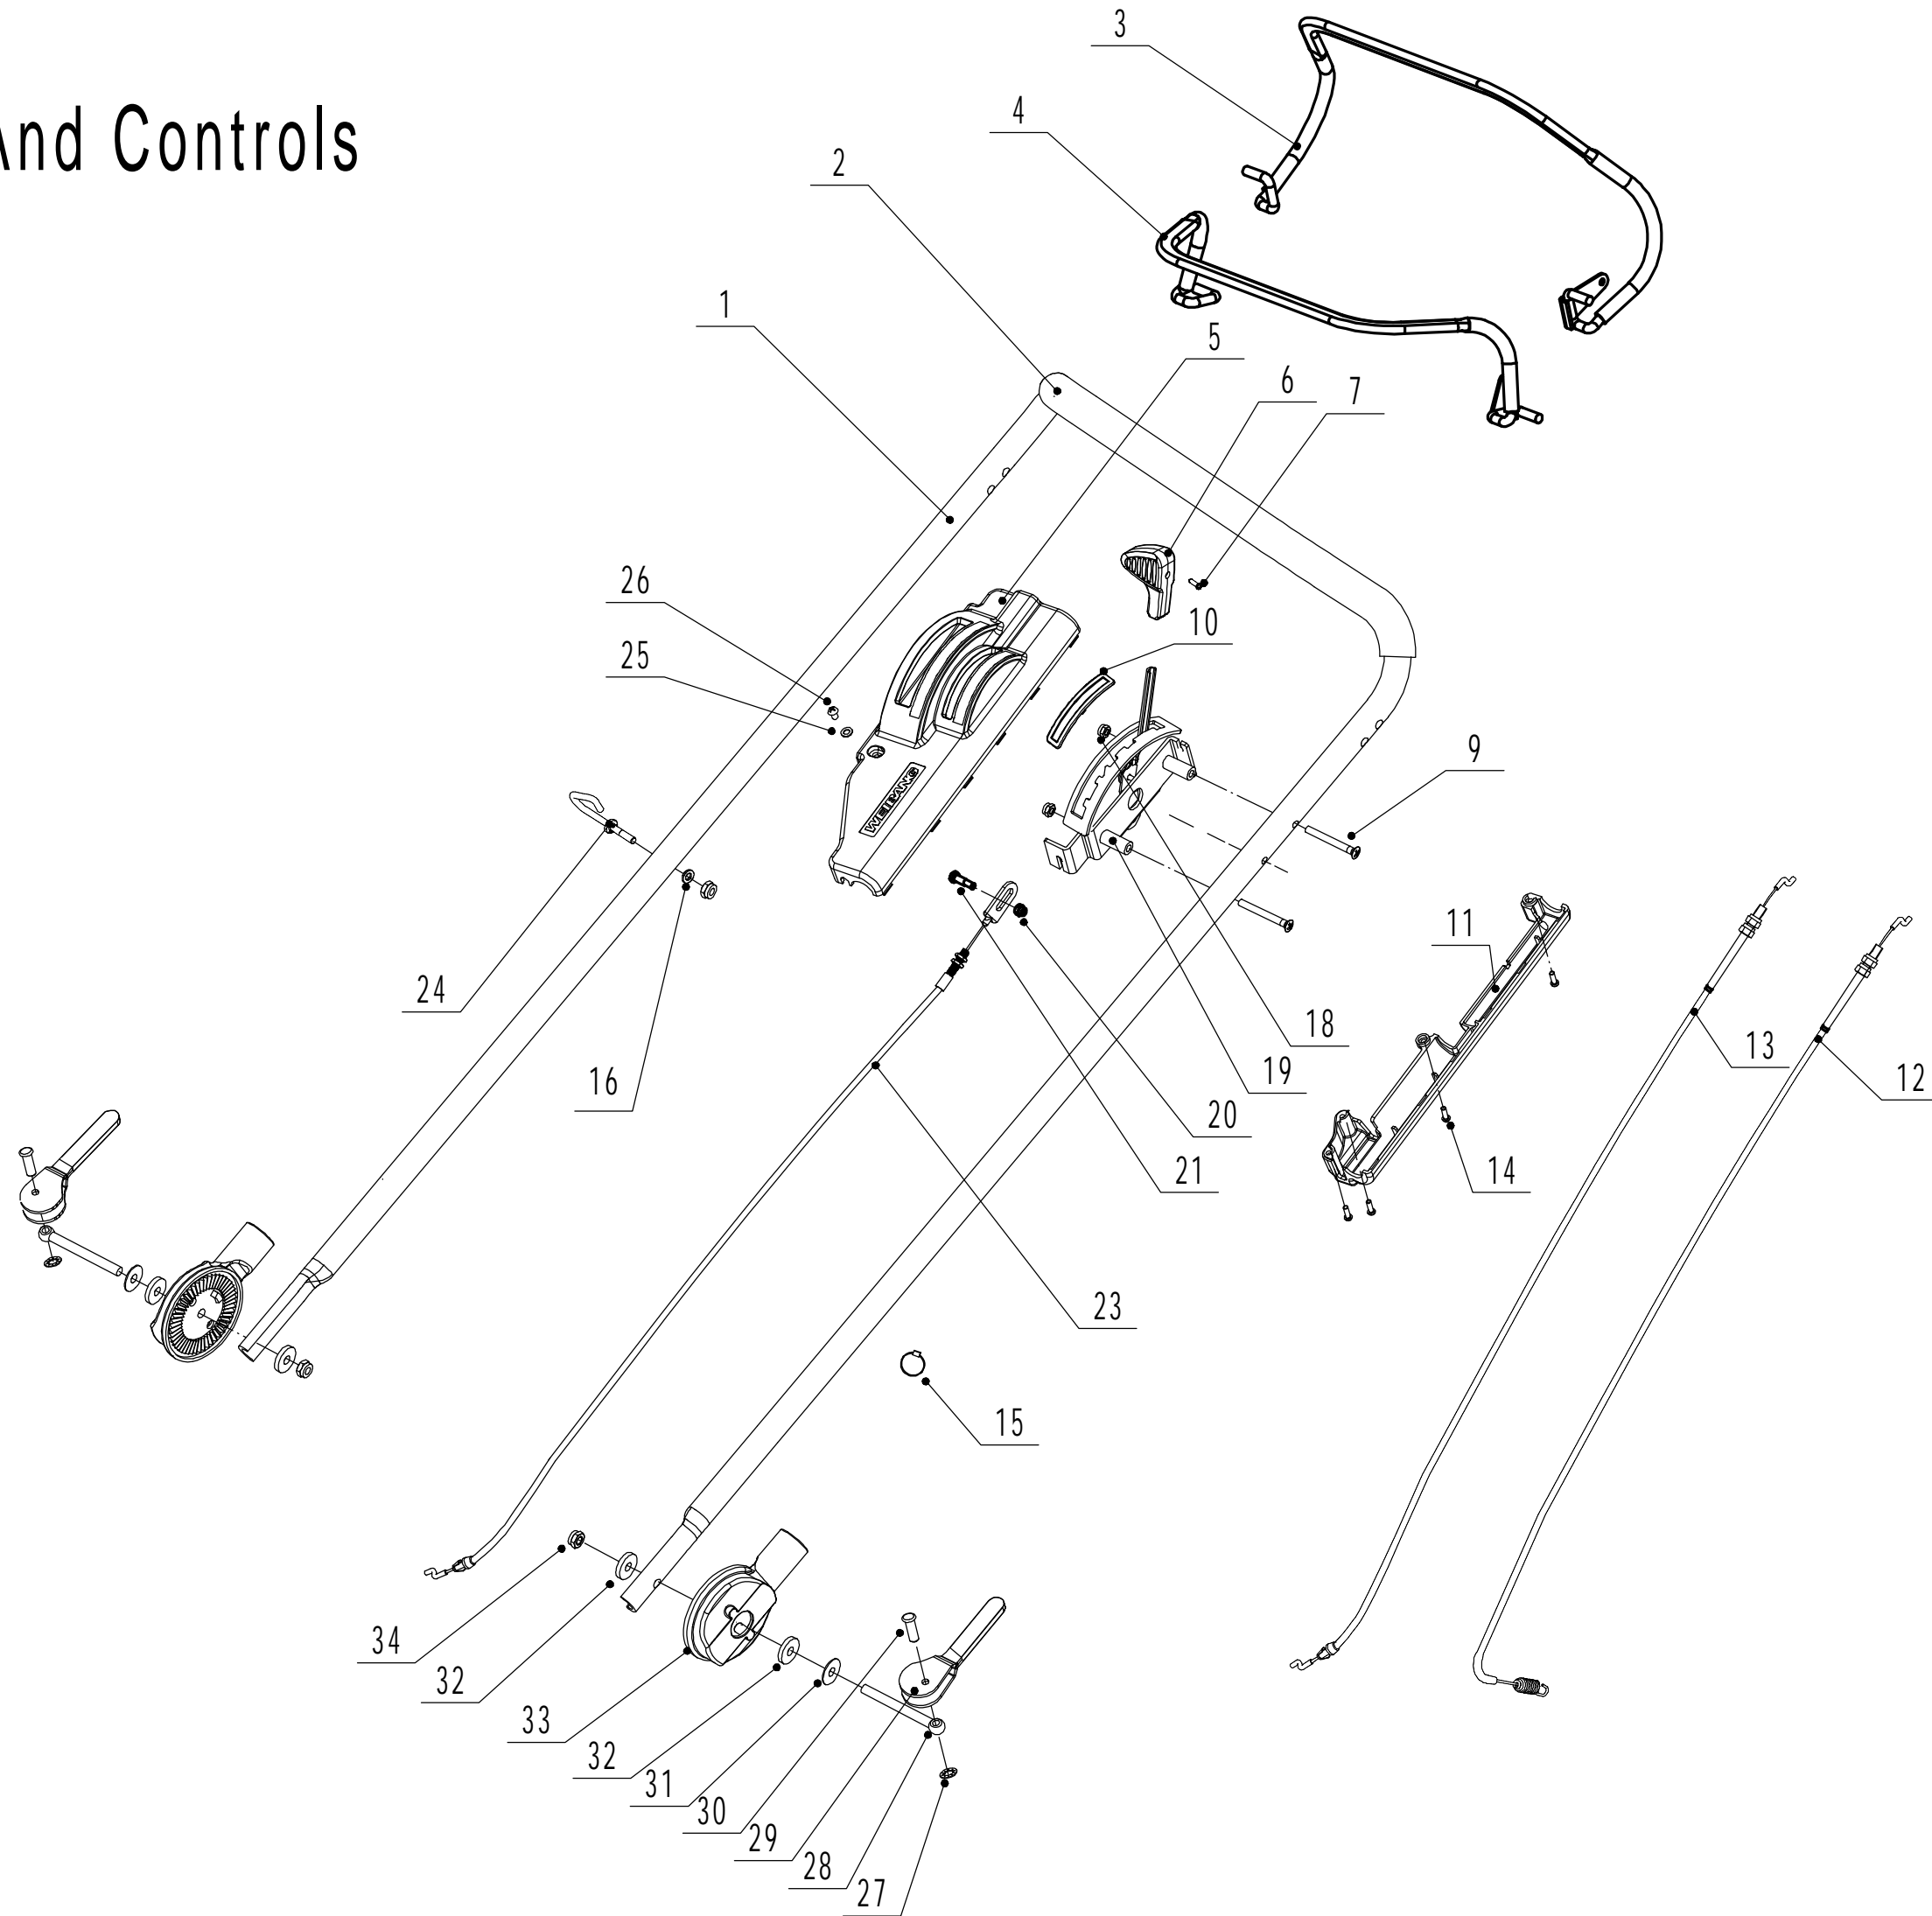

6 Handle And Controls

6		Part6 Handle and Controls Spare parts price list	
Order	Part number	Name_English	Quantity
1	U455-00117	Handle	1
2	U455-00091	Handle Sheath	1
3	U455-00092	Clutch Lever Weldment	1
4	U455-00093	Brake Lever Weldment	1
5	U506-00033	Control Box Upper Cover	1
6	U506-00034	Speed Control Grip	1
7	U506-00035	Screw - ST2.9x13	1
9	U506-00037	Screw - M6x60	2
10	U455-00118	throttle cover	1
11	U506-00039	lower cover	1
12	U455-00097	Clutch Cable	1
13	U455-00096	Brake Cable	1
14	U506-00042	Screw	4
15	U455-00098	Ties - 3x190	1
16	U455-00054	Spacer - M6	1
18	U455-00013	Lock Nut - M6	3
19	U506-00044	Speed Control Bracket	1
20	U455-00006	Lock Nut - M5	1
21	U506-00045	Speed Control Cable Bolt	1
23	U455-00119	Speed Control Cable	1
24	U506-00048	Cable Hook	1
25	U506-00049	Washer	1
26	U455-00069	Screw - M5x8	1
27	U455-00100	Fix Cap	2
28	U455-00101	Connecting Bolt	2
29	U455-00102	Lock Lever	2
30	U455-00120	Axis Pin	2
31	U455-00104	Spacer	2
32	U455-00105	Spacer	4
33	U455-00106	Tooth Disc Kit	2
34	UAE55-00062	Lock Nut - M8	2