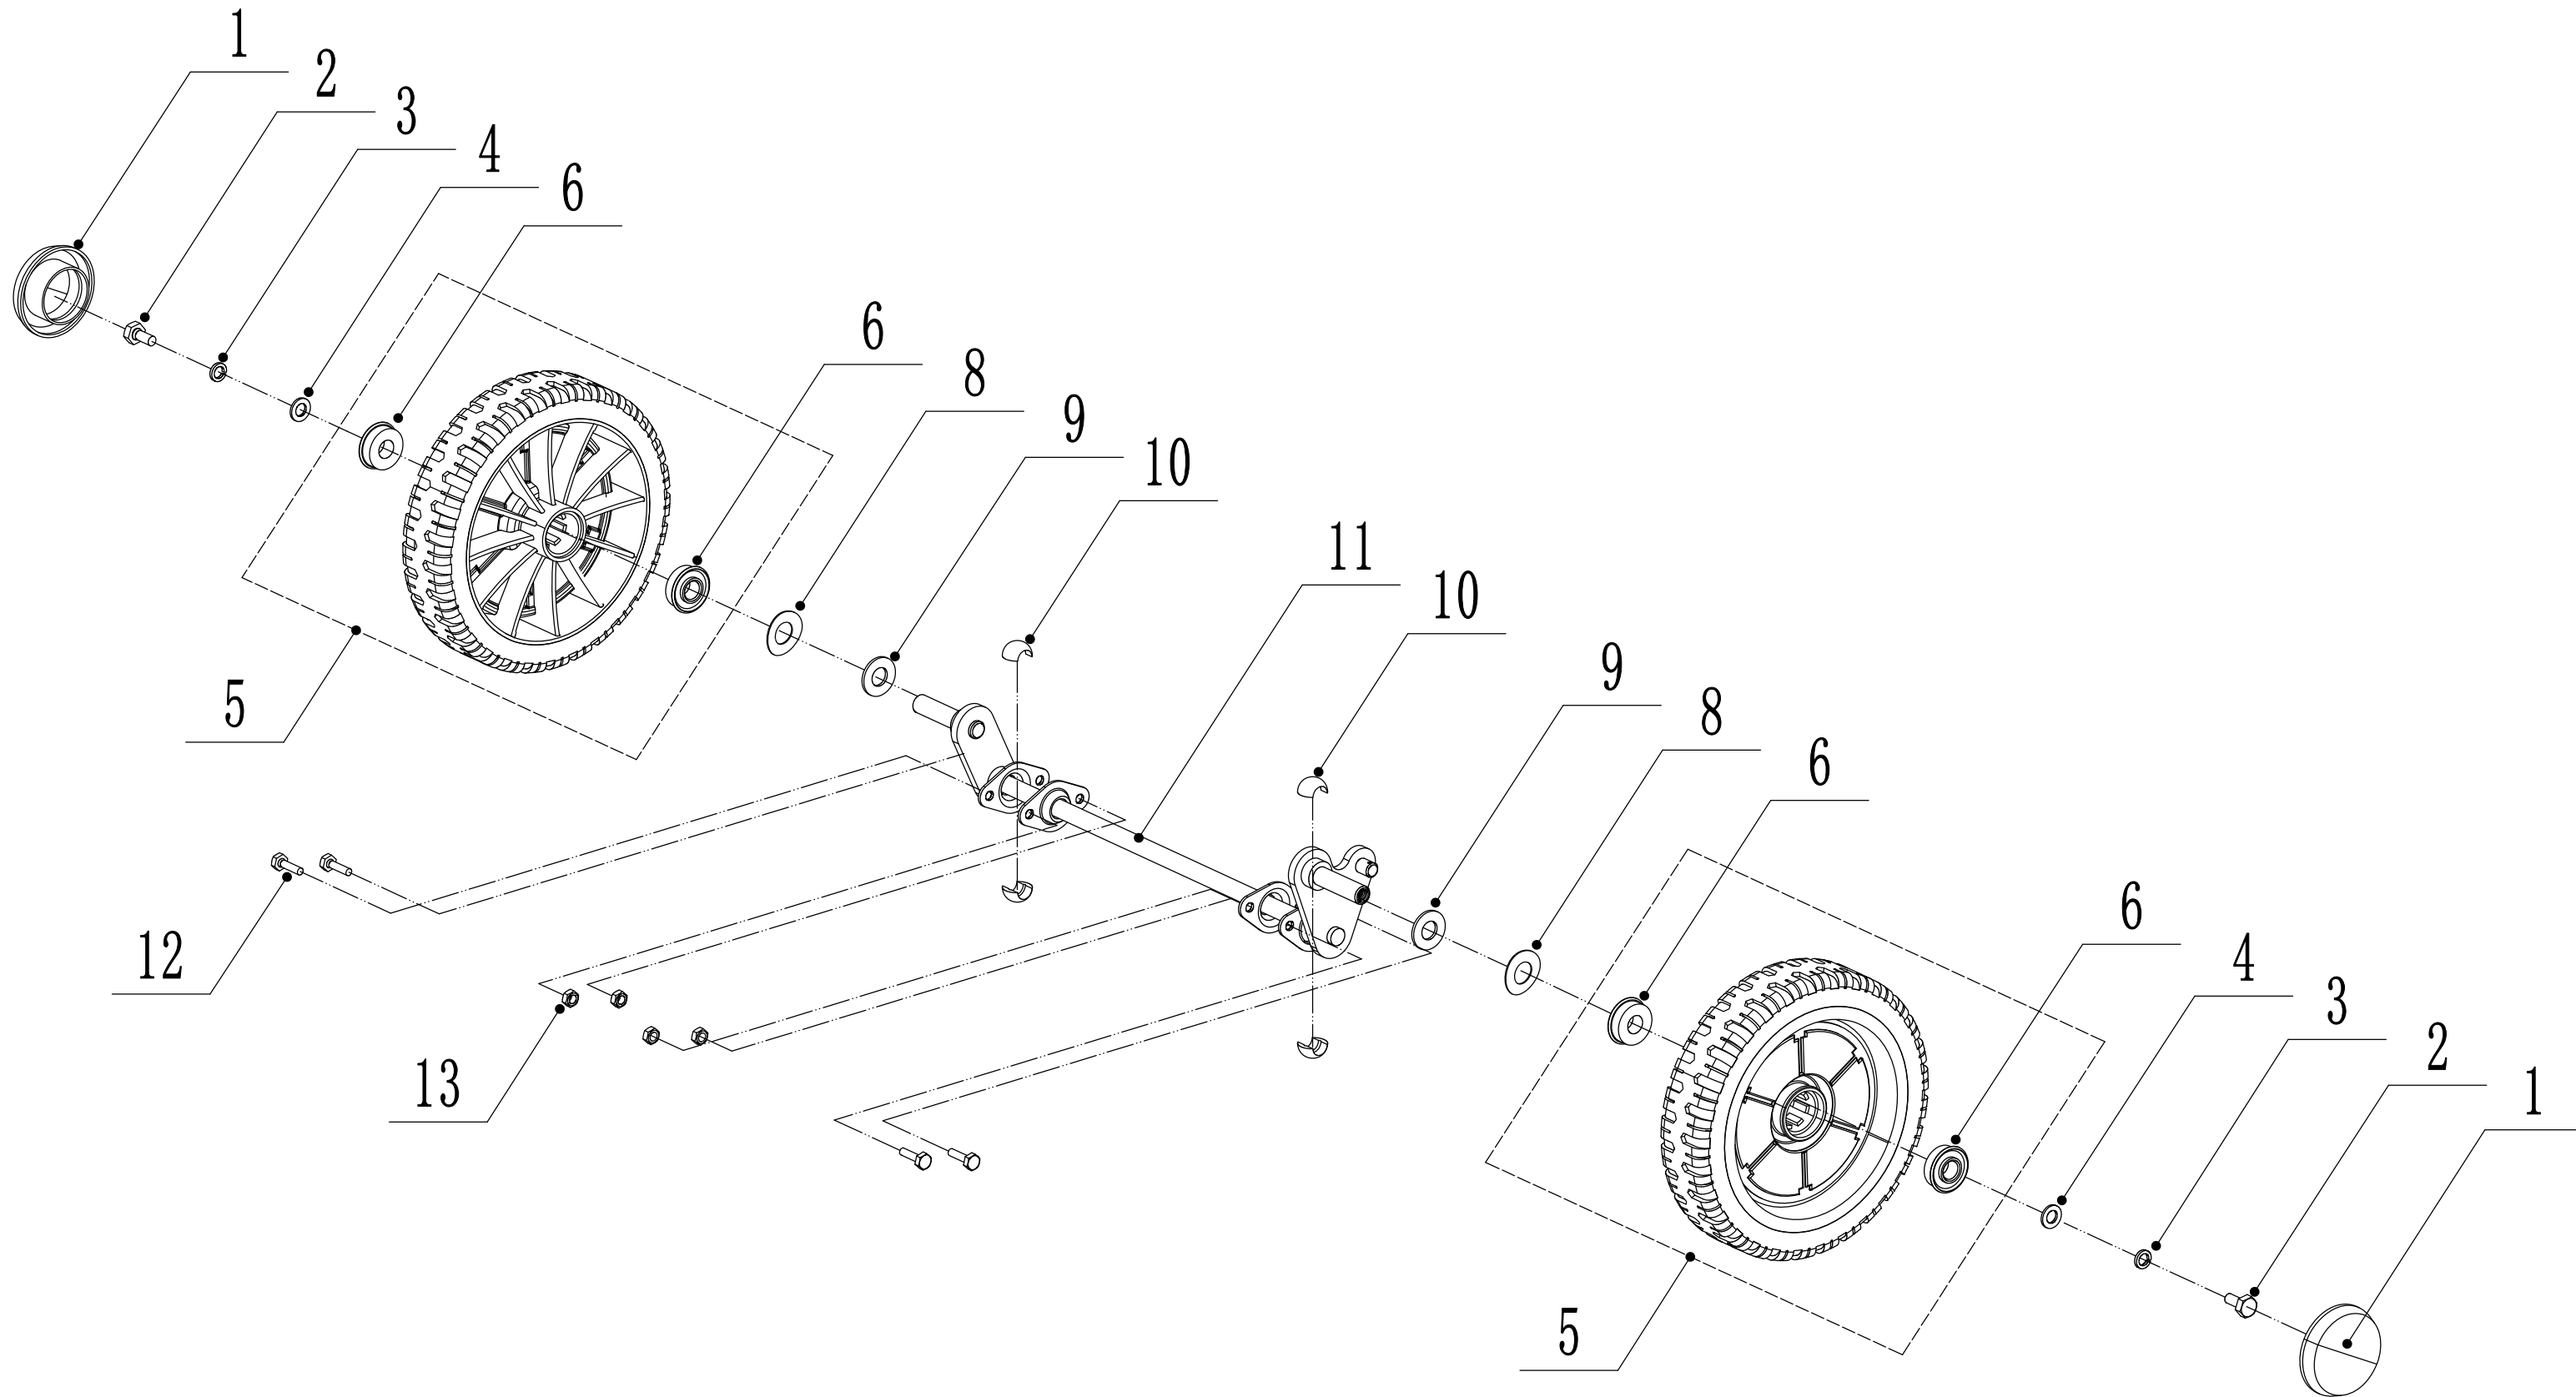

4 Front Axle

Order	Part number	Name_English	Quantity
4	Part4 Front Axle Spare parts price list		
1	U455-00114	Wheel Cap	2
2	U455-00052	Bolt - M8x15	2
3	U455-00053	Spring Washer	2
4	U455-00054	Flat Washer	2
5	U455-00055	Wheel	2
6	U455-00056	Bearing	4
8	U455-00057	Spacer	2
9	U455-00058	Axis Washer	2
10	U455-00059	Ball Bearing	4
11	U455-00060	Front Axle	1
12	U455-00009	Bolt - M6x12	4
13	U455-00013	Lock Nut - M6	4