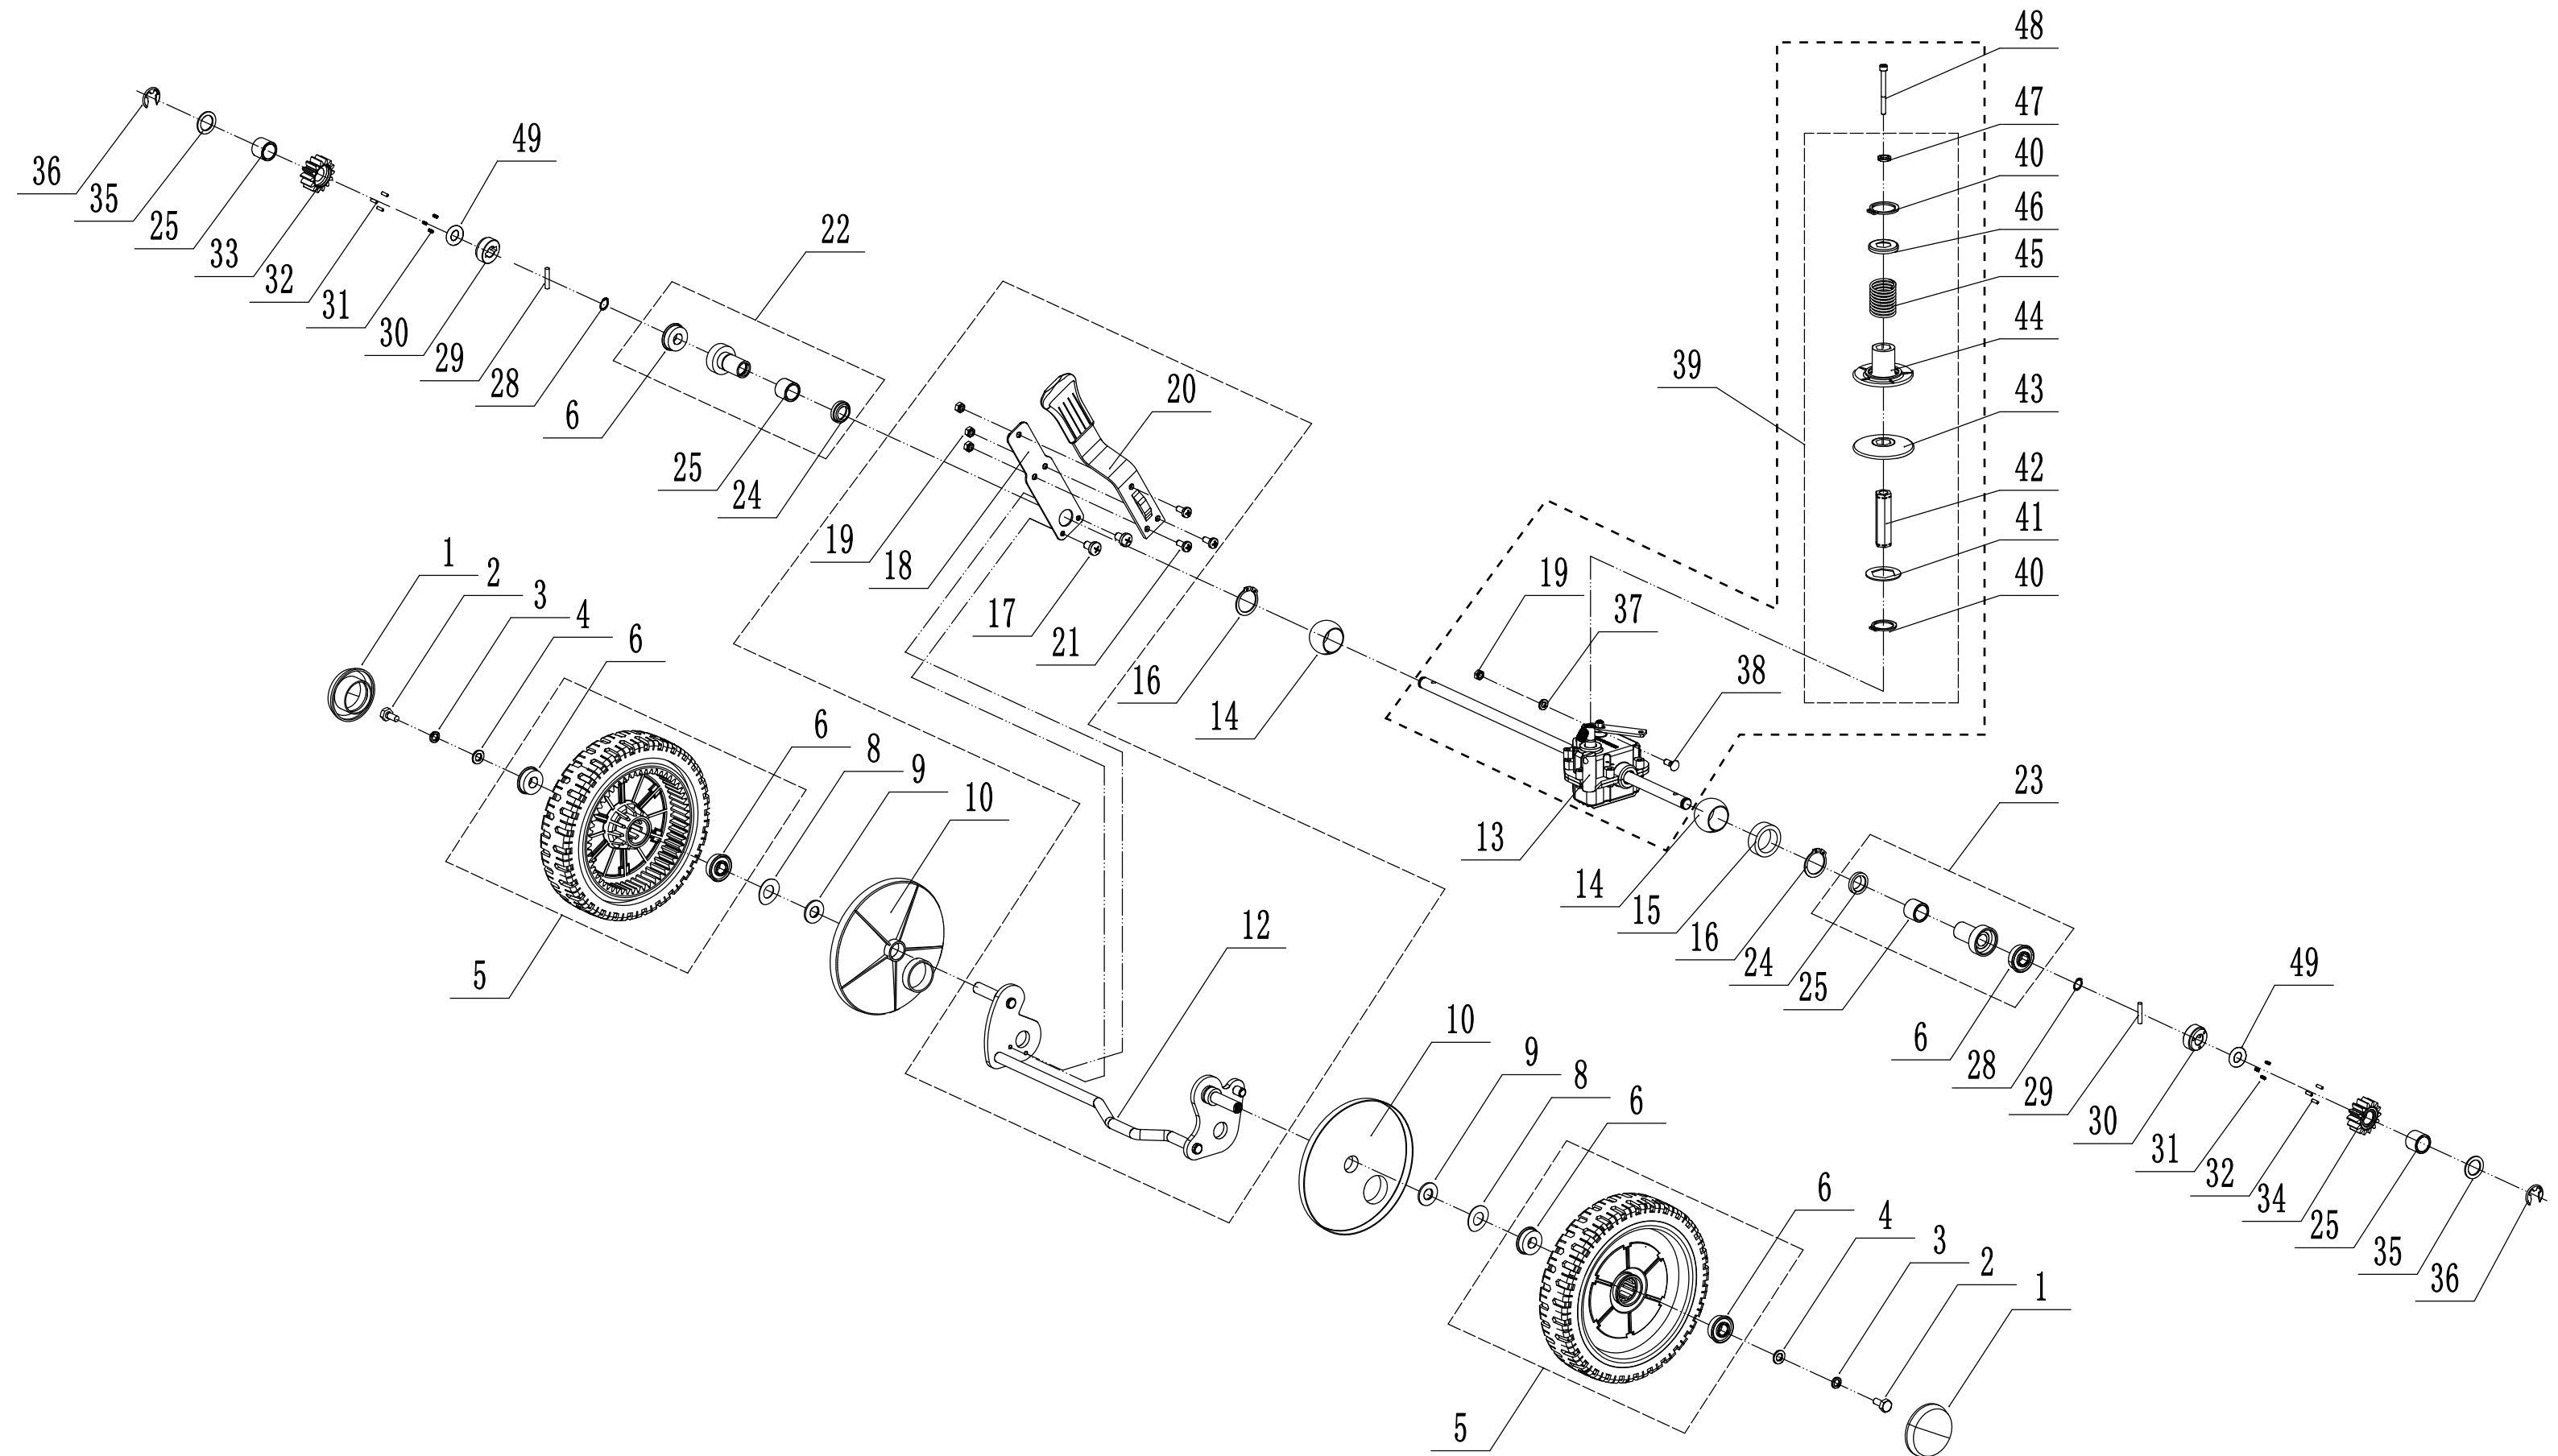

5 Rear Axle

5	Part5 Rear Axle Spare parts price list		
Order	Part number	Name_English	Quantity
1	U455-00115	Wheel Cap	2
2	U455-00052	Bolt - M8x15	2
3	U455-00053	Spring Washer - M8	2
4	U455-00061	Flat Washer - M8	2
5	U455-00062	Wheel	2
6	U455-00056	Bearing	6
8	U455-00057	Spacer	2
9	U455-00058	Axis Washer	2
10	U455-00063	Anti-Dust Shield	2
12	U455-00064	Rear Axle	1
13	U455-00116	Gearbox Assembly	1
14	U455-00066	Nylon Spherical Bearing	2
15	U455-00067	Rear Axle Partition	1
16	U455-00068	Check Ring For Shaft	2
17	U455-00069	Cross Slot Bolt - M5x8	2
18	U455-00070	Spring Of Adjustment Lever	1
19	U455-00013	Lock Nut - M6	3
20	U455-00071	Adjustment Lever	1
21	U455-00072	Cross Slot Screw - M6x14	3
22	U455-00073	Left Bearing Sheath Assembly	1
23	U455-00074	Right Bearing Sheath Assembly	1
24	U455-00075	Dustproof Ring	2
25	U455-00076	Bearing	4
28	U455-00077	Check Ring For Shaft	2
29	U455-00078	Pin For Ratchet	2
30	U455-00079	Ratchet	2
31	U455-00080	Spring	6
32	U455-00081	Pin	6
33	U455-00082	Right Drive Pinion	1
34	U455-00083	Left Drive Pinion	1
35	U455-00084	Anti-friction Mat	2
36	U455-00085	Check Ring - M9	2
37	U455-00054	Flat Washer - M6	1
38	U455-00018	Square Neck Bolt - M6x14	1
39	U506-00020	Transmission Assembly	1
40	U506-00021	Check Ring For Shaft	2
41	U506-00022	Inner Hex Washer	1
42	U506-00023	Hex Adaptor	1
43	U506-00024	Lower Pulley Disc	1
44	U506-00025	Active Pulley Disc	1
45	U506-00026	Pressing Spring	1
46	U506-00027	Spring Cap	1