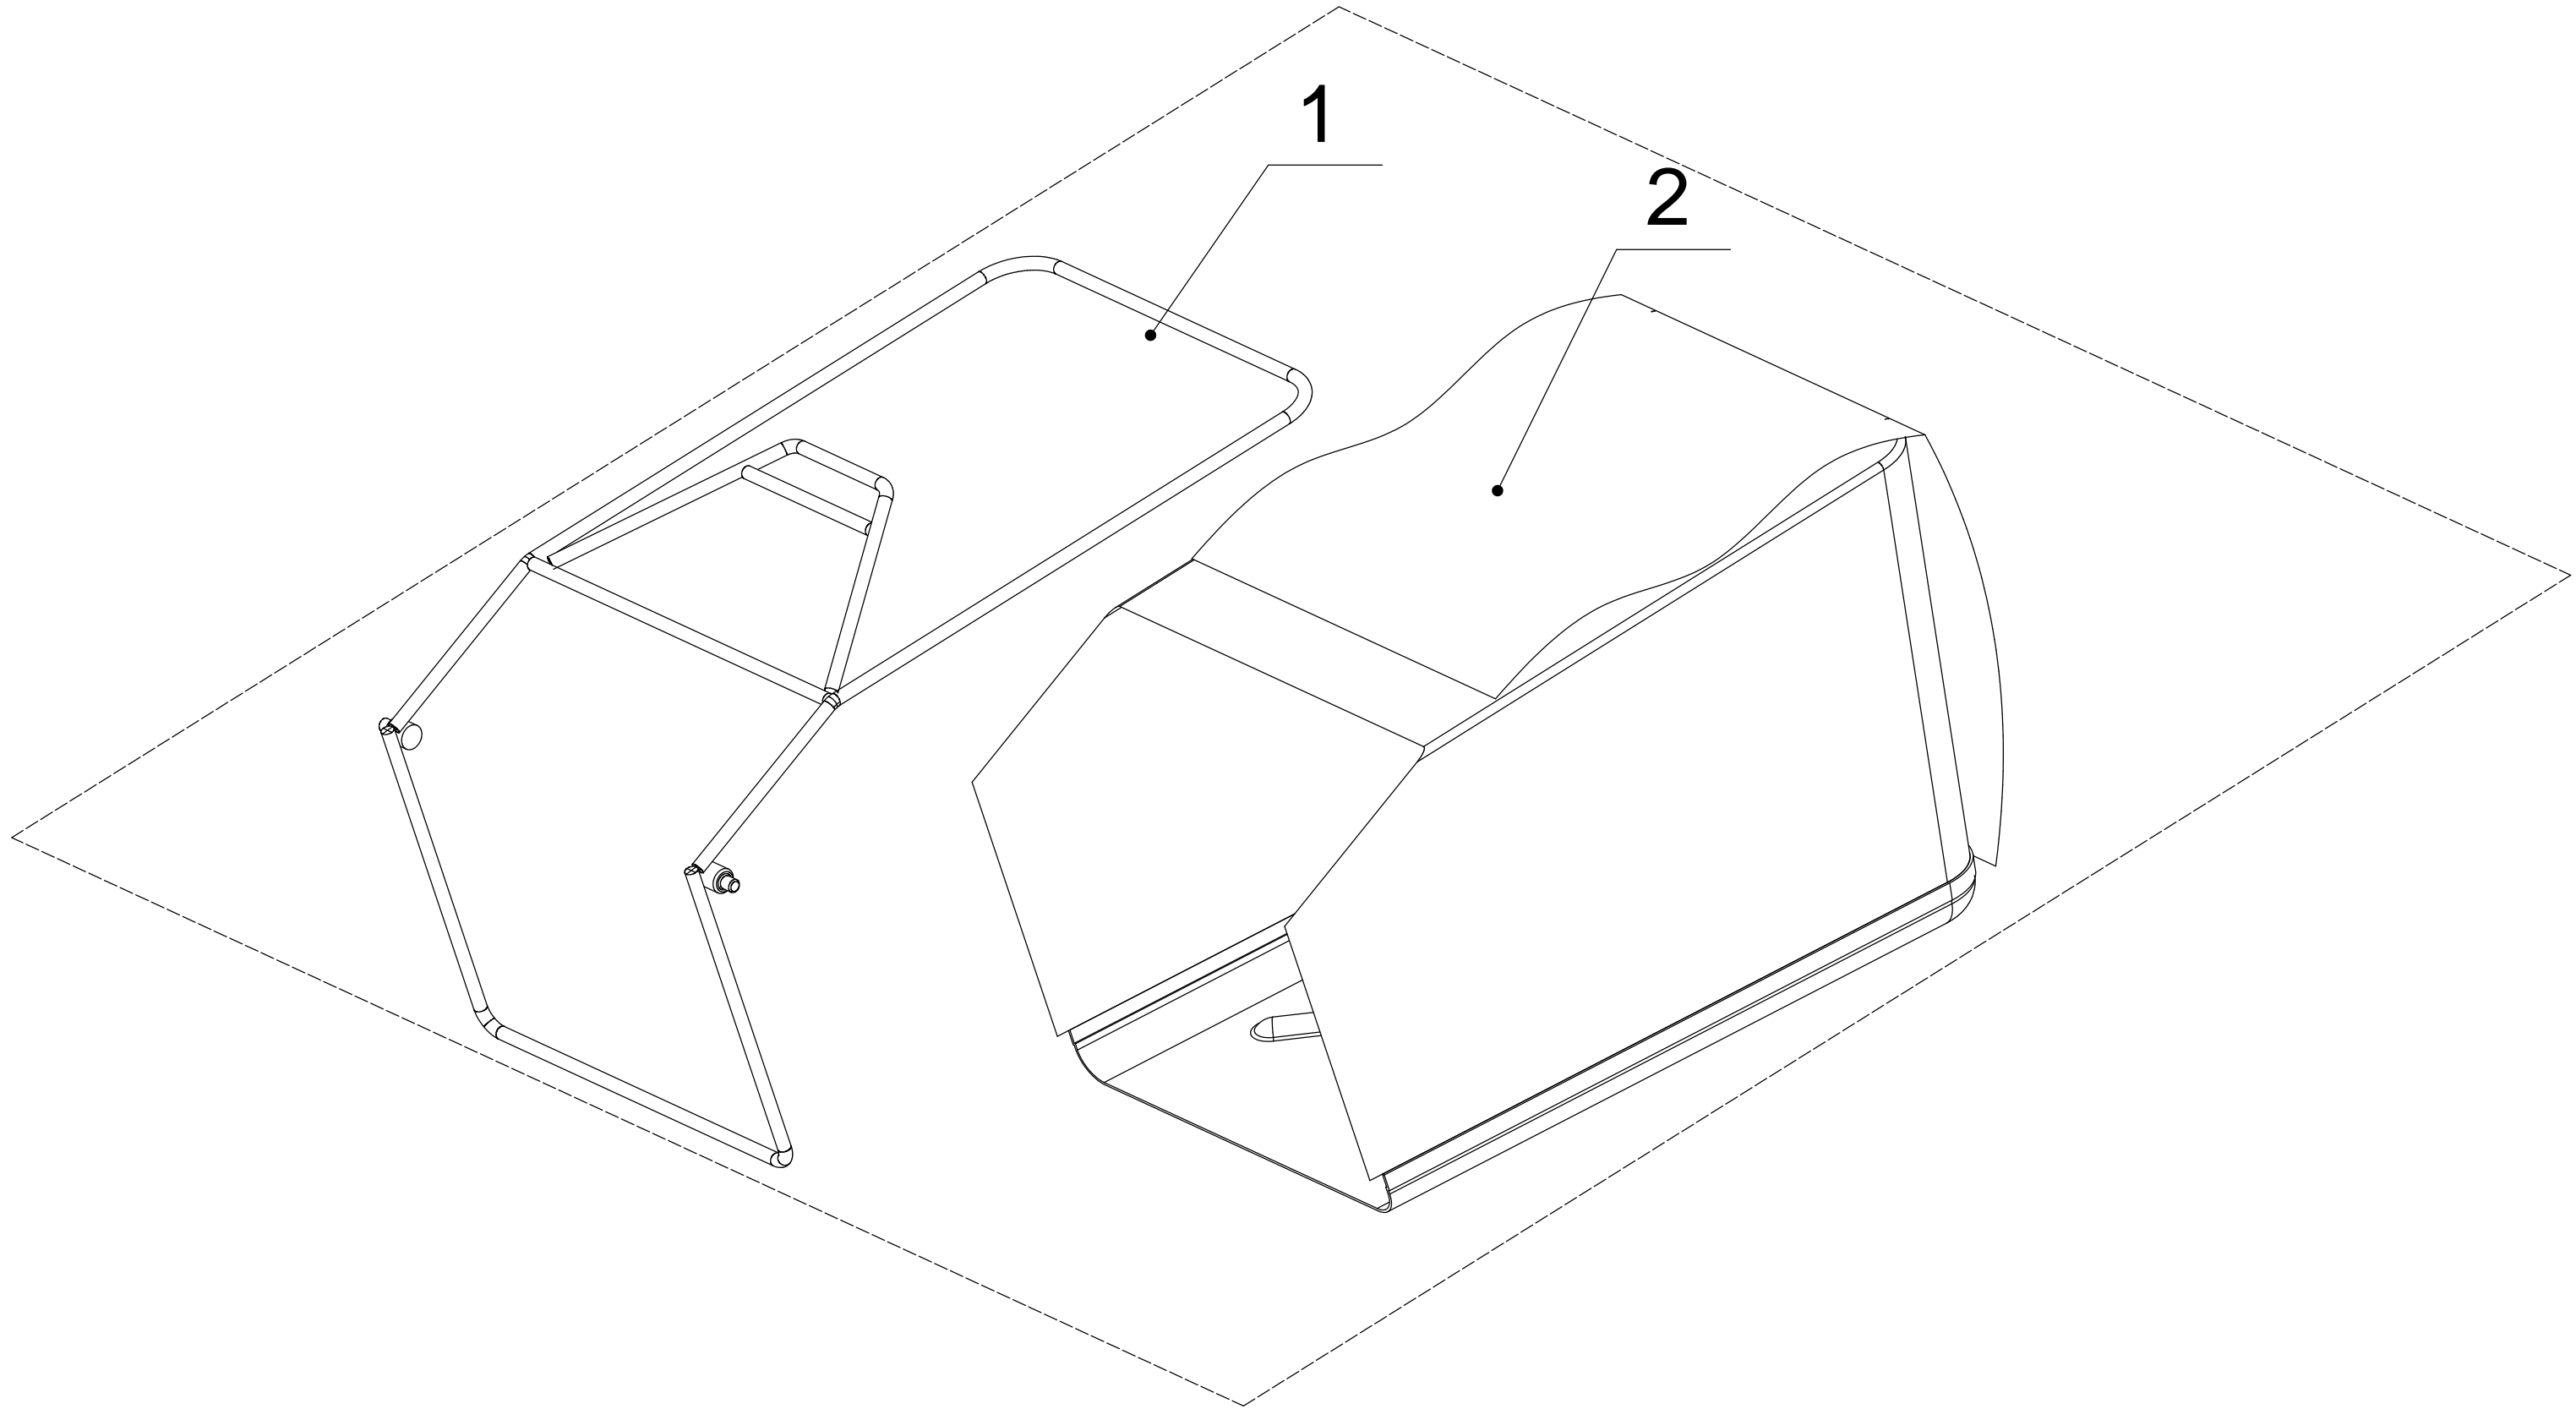

7 Grass Catcher

7	Part7 Grass catcher Spare parts price list		
Order	Part number	Name_English	Quantity
1	U455-00108	Grass Catcher Frame	1
2	U455-00121	Grass Bag	1