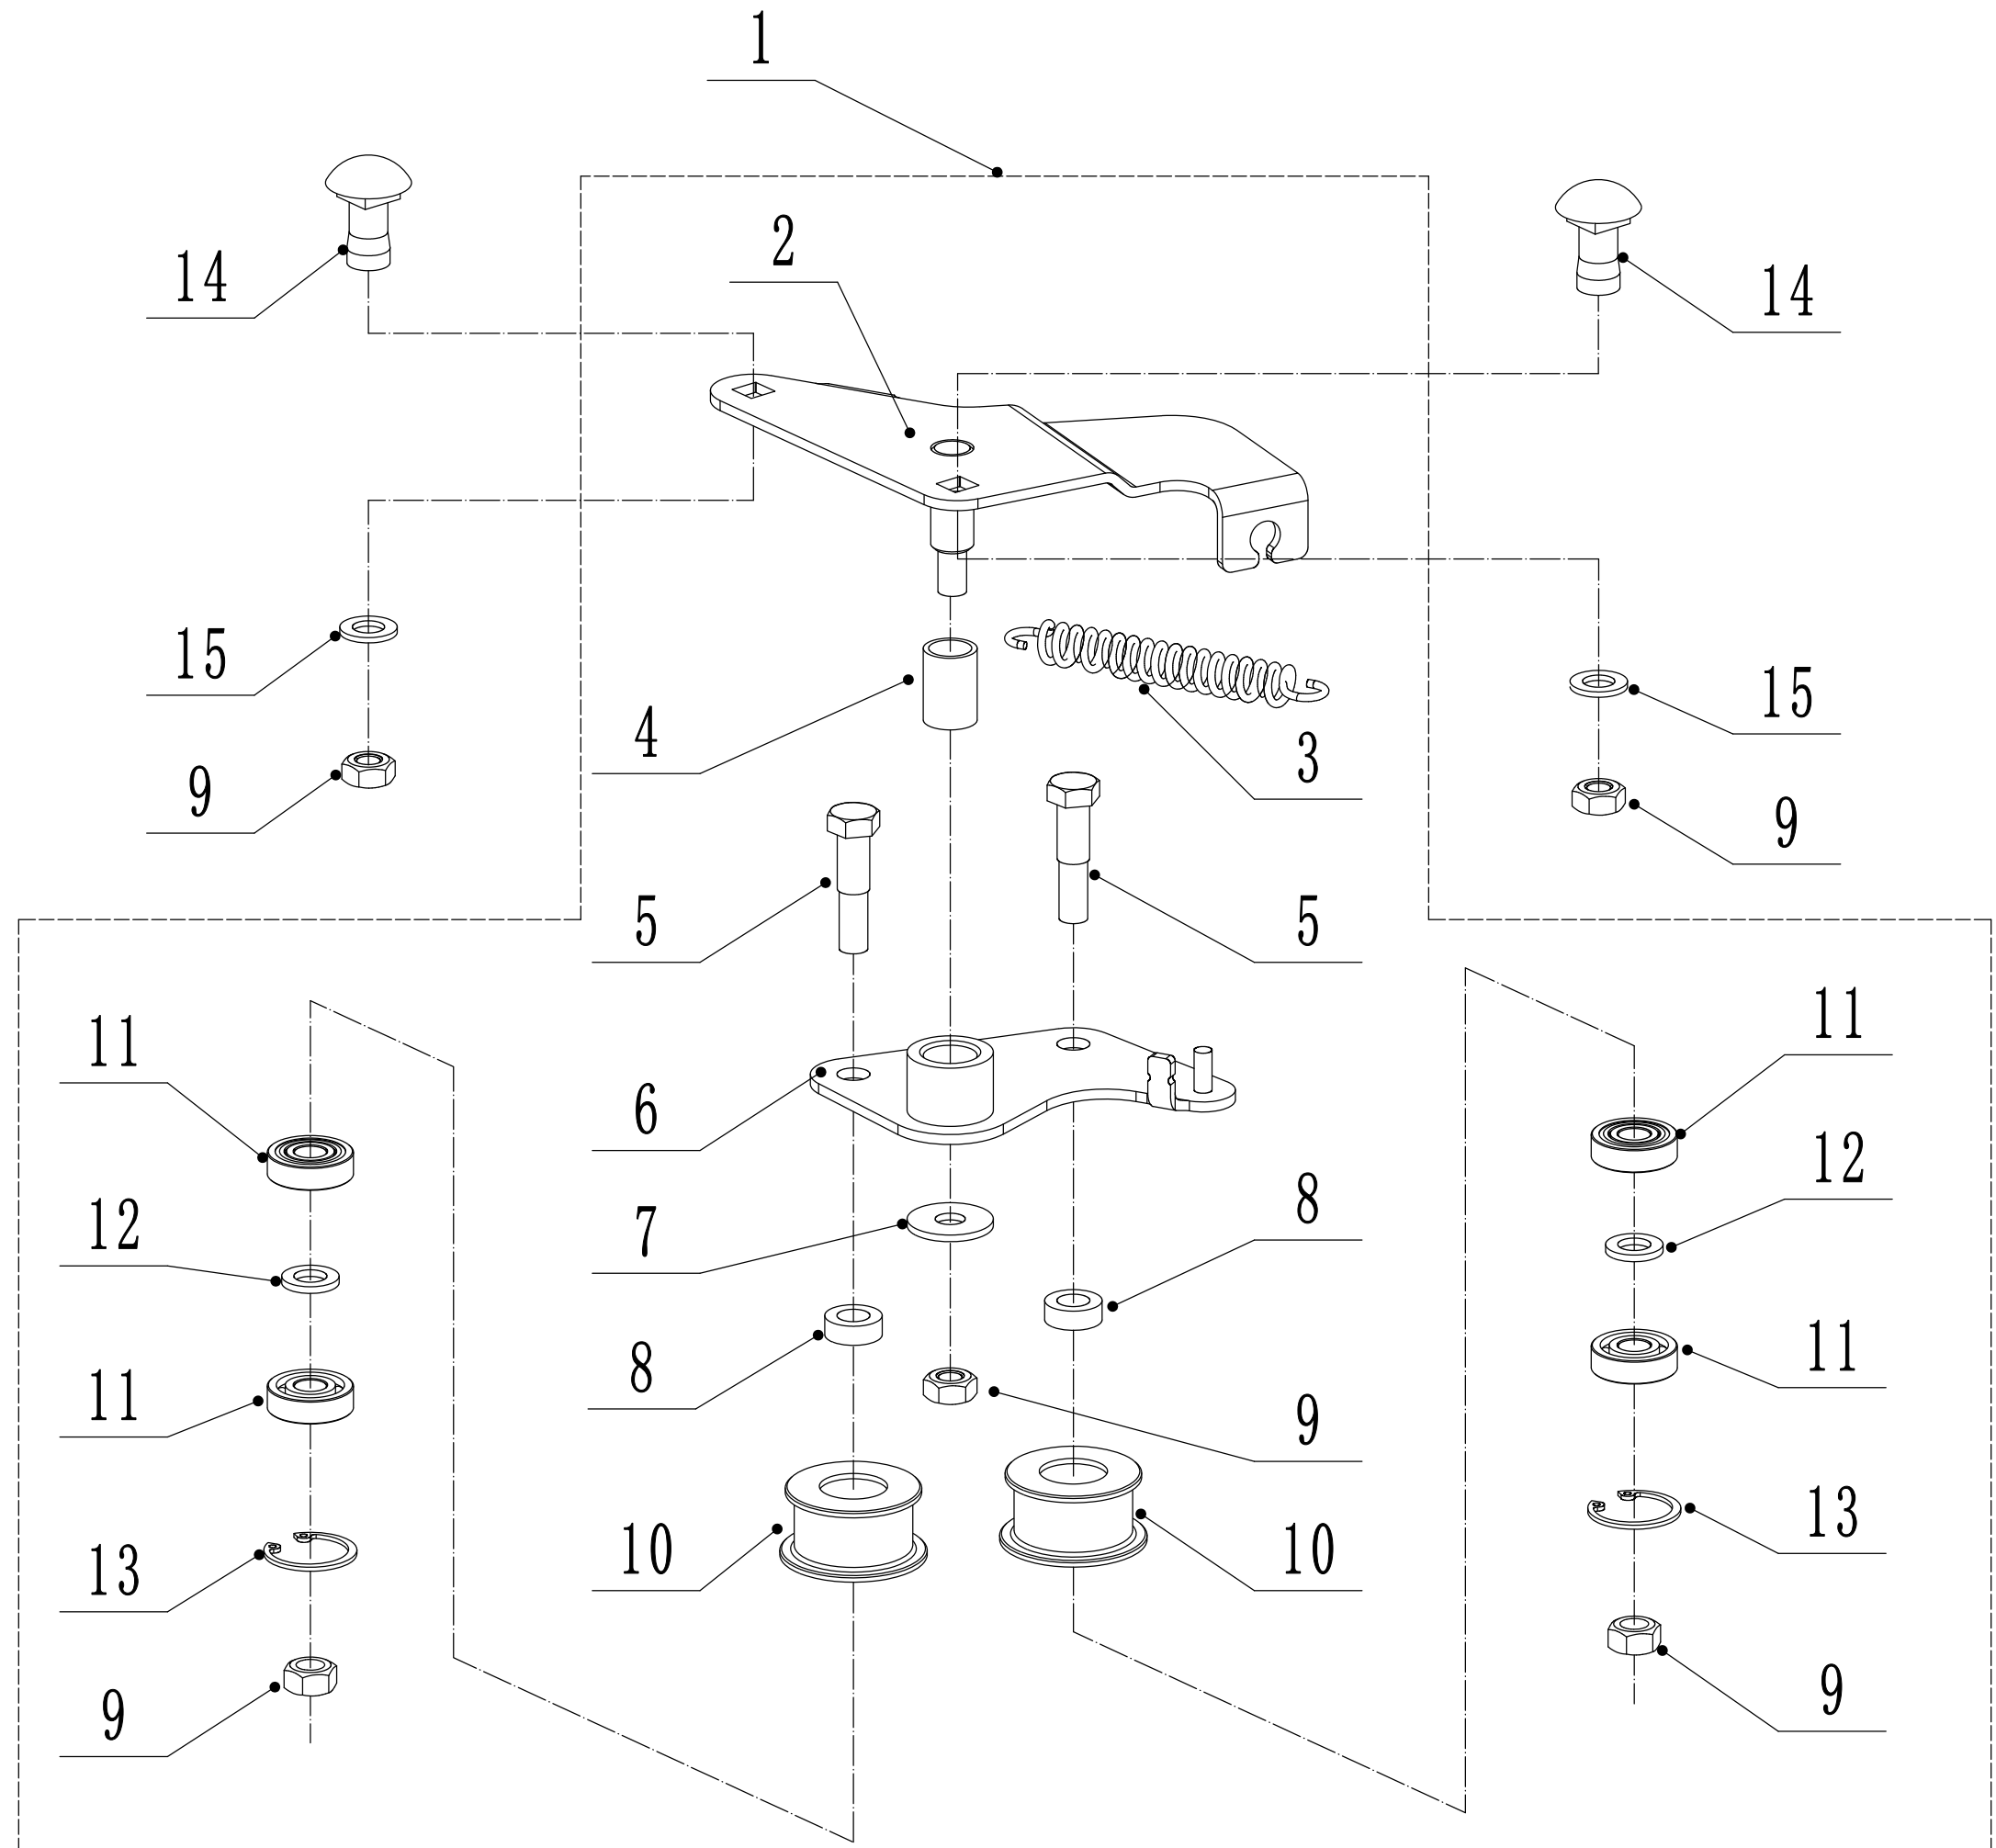

47	U506-00028	Spring Washer - M5	1
48	U506-00029	Inner Hex Bolt - M5x55	1
49	U455-00089	O-Sealing Ring	2

6 Handle And Controls

6		Part6 Handle and Controls Spare parts price list	
Order	Part number	Name_English	Quantity
1	U455-00117	Handle	1
2	U455-00091	Handle Sheath	1
3	U455-00092	Clutch Lever Weldment	1
4	U455-00093	Brake Lever Weldment	1
5	U506-00033	Control Box Upper Cover	1
6	U506-00034	Speed Control Grip	1
7	U506-00035	Screw - ST2.9x13	1
9	U506-00037	Screw - M6x60	2
10	U455-00118	throttle cover	1
11	U506-00039	lower cover	1
12	U455-00097	Clutch Cable	1
13	U455-00096	Brake Cable	1
14	U506-00042	Screw	4
15	U455-00098	Ties - 3x190	1
16	U455-00054	Spacer - M6	1
18	U455-00013	Lock Nut - M6	3
19	U506-00044	Speed Control Bracket	1
20	U455-00006	Lock Nut - M5	1
21	U506-00045	Speed Control Cable Bolt	1
23	U455-00119	Speed Control Cable	1
24	U506-00048	Cable Hook	1
25	U506-00049	Washer	1
26	U455-00069	Screw - M5x8	1
27	U455-00100	Fix Cap	2
28	U455-00101	Connecting Bolt	2
29	U455-00102	Lock Lever	2
30	U455-00120	Axis Pin	2
31	U455-00104	Spacer	2
32	U455-00105	Spacer	4
33	U455-00106	Tooth Disc Kit	2
34	UAE55-00062	Lock Nut - M8	2

7 Grass Catcher

7	Part7 Grass catcher Spare parts price list		
Order	Part number	Name_English	Quantity
1	U455-00108	Grass Catcher Frame	1
2	U455-00121	Grass Bag	1

8 Variable Speed Pulley

8	Part8 Variable Speed Pulley Spare parts price list		
Order	Part number	Name_English	Quantity
1	U455-00122	Tensional Pully Assembly	1
2	U506-00053	Tensional Arm Bracket	1
3	U506-00054	Tensional Spring	1
4	U506-00055	Nylon Bush	1
5	U506-00056	Tensional Pulley Bolt	2
6	U506-00057	Tensional Arm Weldment	1
7	U506-00058	Big Flat Washer - M8	1
8	U506-00059	Spacer1	2
9	U455-00007	Lock Nut - M8	5
10	U506-00060	Tensional Pulley	2
11	U506-00061	Bearing	4
12	U506-00062	Spacer2	2
13	U506-00063	Check Ring For Shaft	2
14	U455-00123	Square Neck Bolt - M8x16	2
15	U455-00061	Flat Washer - 8	2