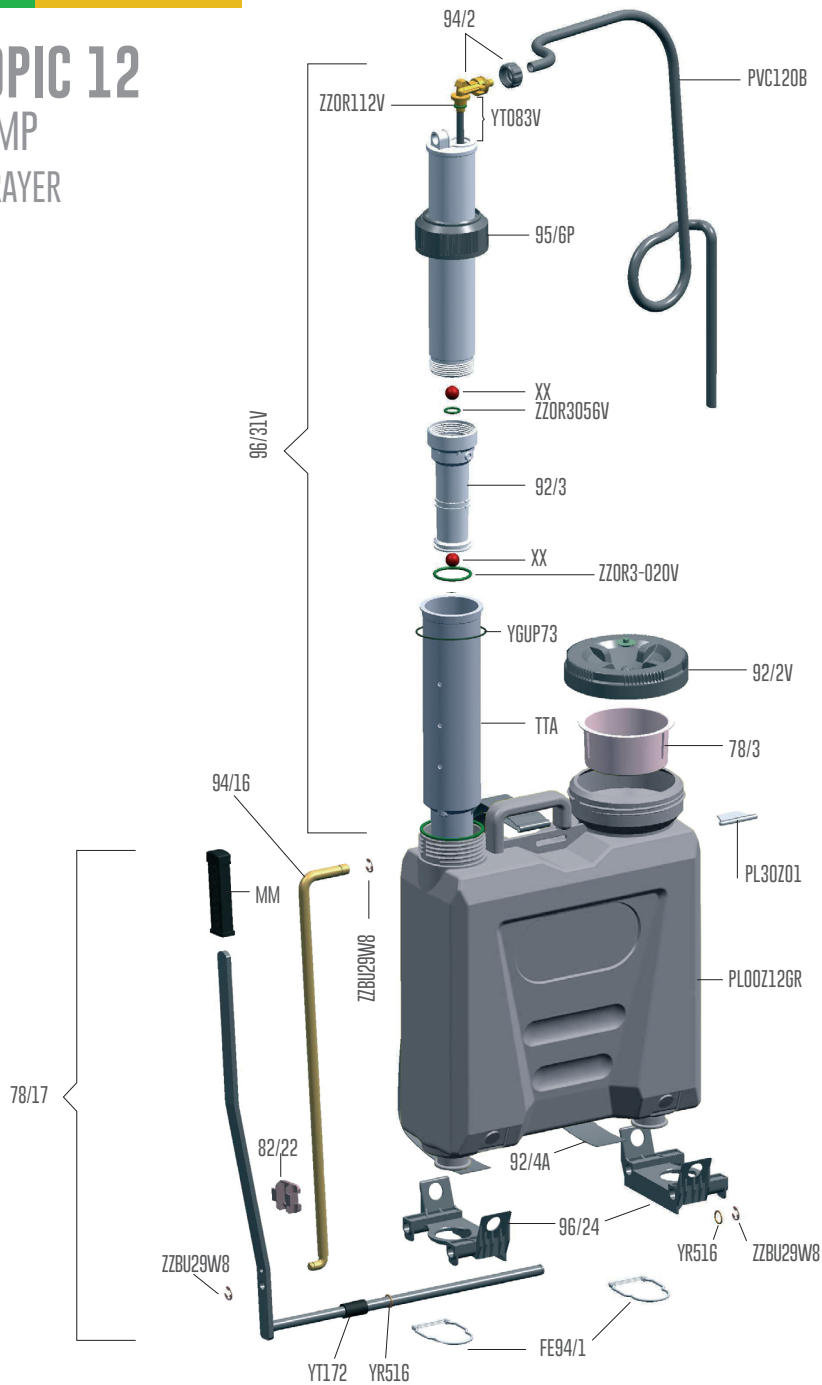

CAIMAN

TELESCOPIC 12M BRASS PUMP KNAPSACK SPRAYER

Code	Description
96/30	Complete brass pump
ZZOR112V	FPM hose fitting O-Ring
94/2	Hose fitting with O-Ring
PVC120B	Delivery hose 120 cm black
YT083	Suction tube
96/26	Upper brass chamber
95/6	Pump guide ring nut for plastic body
XX	Stainless steel sphere valve
ZZOR3056V	FPM internal valve housing O-Ring
92/3	Piston with O-Ring
ZZOR3-020V	FPM piston seal O-Ring
YGUP73	Flat gasket
TTA	Pump guide
92/2V	Screw lid with FPM valve and O-Ring

Code	Description
78/3	Plastic filter Ø100
PL30Z01	Plastic tab for shoulder strap
PL00Z12GR	PE HD 12 liters tank
96/24	Base for 12 liters tank
92/4A	Shoulder straps
YRS16	Washer for lever
ZZBU29W8	Seeger ring Ø8
FE94/1	Wide hook for shoulder strap
YT172	Clamping bush
78/17	Hand lever with rod and rubber knob
MM	Rubber knob
82/22	Handle blocking system
94/16	Zinc-coated lever

CAIMAN

TELESCOPIC 12 PLASTIC PUMP KNAPSACK SPRAYER

Code	Description
96/31V	Complete plastic pump
ZZOR112V	FPM hose fitting O-Ring
94/2	Hose fitting with O-Ring
PVC120B	Delivery hose 120 cm black
YTO83V	Suction tube
95/6P	Pump guide ring nut for brass body
XX	Stainless steel sphere valve
ZZOR3056V	FPM internal valve housing O-Ring
92/3	Piston with O-Ring
ZZOR3-020V	FPM piston seal O-Ring
YGUP73	Flat gasket
TTA	Pump guide
92/2V	Screw lid with FPM valve and O-Ring

Code	Description
78/3	Plastic filter Ø100
PL30Z01	Plastic tab for shoulder strap
P00Z12GR	PE HD 12 liters tank
96/24	Base for 12 liters tank
92/4A	Shoulder straps
YRS16	Washer for lever
ZZBU29W8	Seeger ring Ø8
FE94/1	Wide hook for shoulder strap
YTI172	Clamping bush
78/17	Hand lever with rod and rubber knob
MM	Rubber knob
82/22	Handle blocking system
94/16	Zinc-coated lever