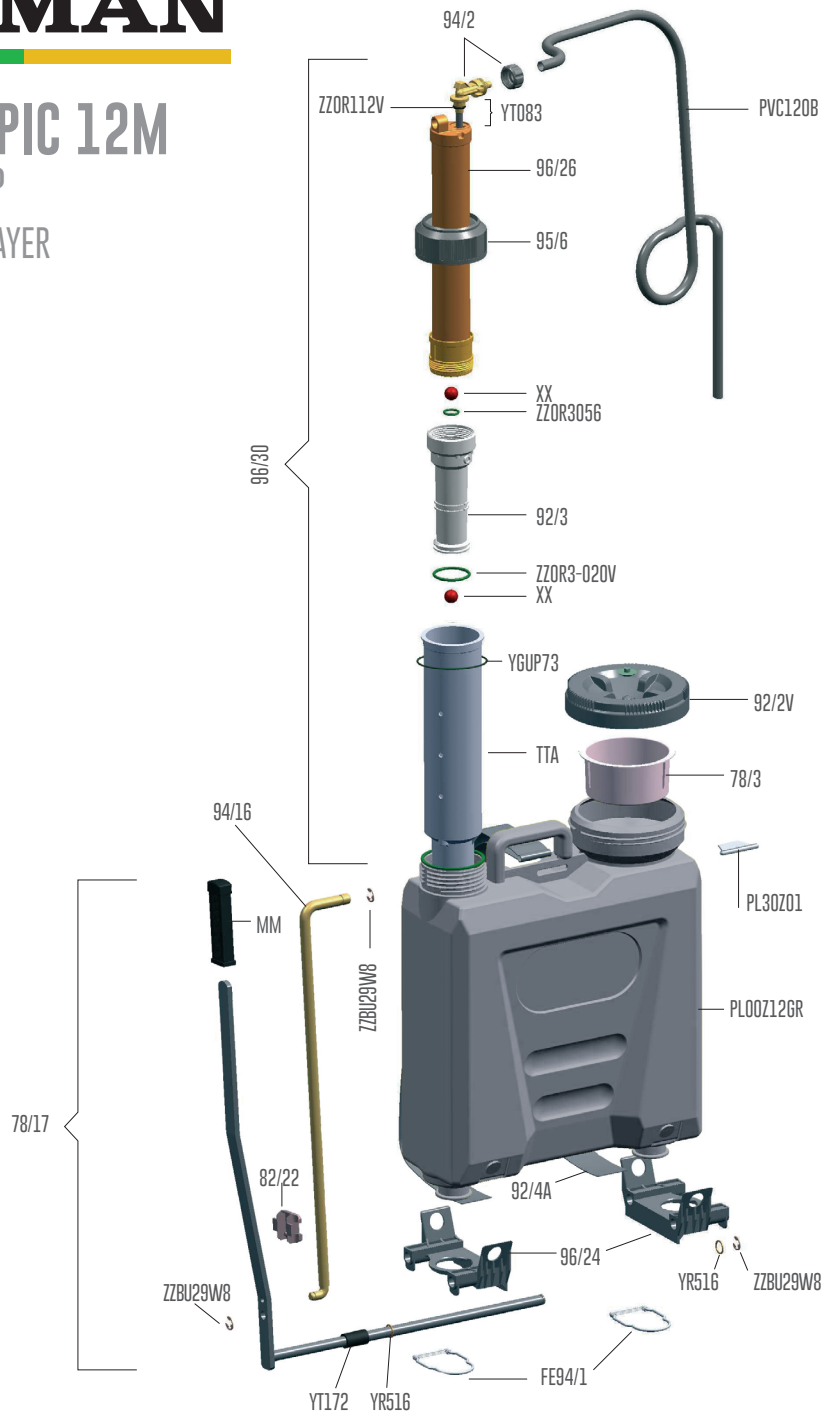

CAIMAN

TELESCOPIC 12M BRASS PUMP KNAPSACK SPRAYER

Code	Description
96/30	Complete brass pump
ZZOR112V	FPM hose fitting O-Ring
94/2	Hose fitting with O-Ring
PVC120B	Delivery hose 120 cm black
YT083	Suction tube
96/26	Upper brass chamber
95/6	Pump guide ring nut for plastic body
XX	Stainless steel sphere valve
ZZOR3056V	FPM internal valve housing O-Ring
92/3	Piston with O-Ring
ZZOR3-020V	FPM piston seal O-Ring
YGUP73	Flat gasket
TTA	Pump guide
92/2V	Screw lid with FPM valve and O-Ring

Code	Description
78/3	Plastic filter Ø100
PL30Z01	Plastic tab for shoulder strap
PL00Z12GR	PE HD 12 liters tank
96/24	Base for 12 liters tank
92/4A	Shoulder straps
YRS16	Washer for lever
ZZBU29W8	Seeger ring Ø8
FE94/1	Wide hook for shoulder strap
YT172	Clamping bush
78/17	Hand lever with rod and rubber knob
MM	Rubber knob
82/22	Handle blocking system
94/16	Zinc-coated lever

CAIMAN

TELESCOPIC 12 PLASTIC PUMP KNAPSACK SPRAYER

Code	Description
96/31V	Complete plastic pump
ZZOR112V	FPM hose fitting O-Ring
94/2	Hose fitting with O-Ring
PVC120B	Delivery hose 120 cm black
YTO83V	Suction tube
95/6P	Pump guide ring nut for brass body
XX	Stainless steel sphere valve
ZZOR3056V	FPM internal valve housing O-Ring
92/3	Piston with O-Ring
ZZOR3-020V	FPM piston seal O-Ring
YGUP73	Flat gasket
TTA	Pump guide
92/2V	Screw lid with FPM valve and O-Ring

Code	Description
78/3	Plastic filter Ø100
PL30Z01	Plastic tab for shoulder strap
P00Z12GR	PE HD 12 liters tank
96/24	Base for 12 liters tank
92/4A	Shoulder straps
YRS16	Washer for lever
ZZBU29W8	Seeger ring Ø8
FE94/1	Wide hook for shoulder strap
YTI172	Clamping bush
78/17	Hand lever with rod and rubber knob
MM	Rubber knob
82/22	Handle blocking system
94/16	Zinc-coated lever