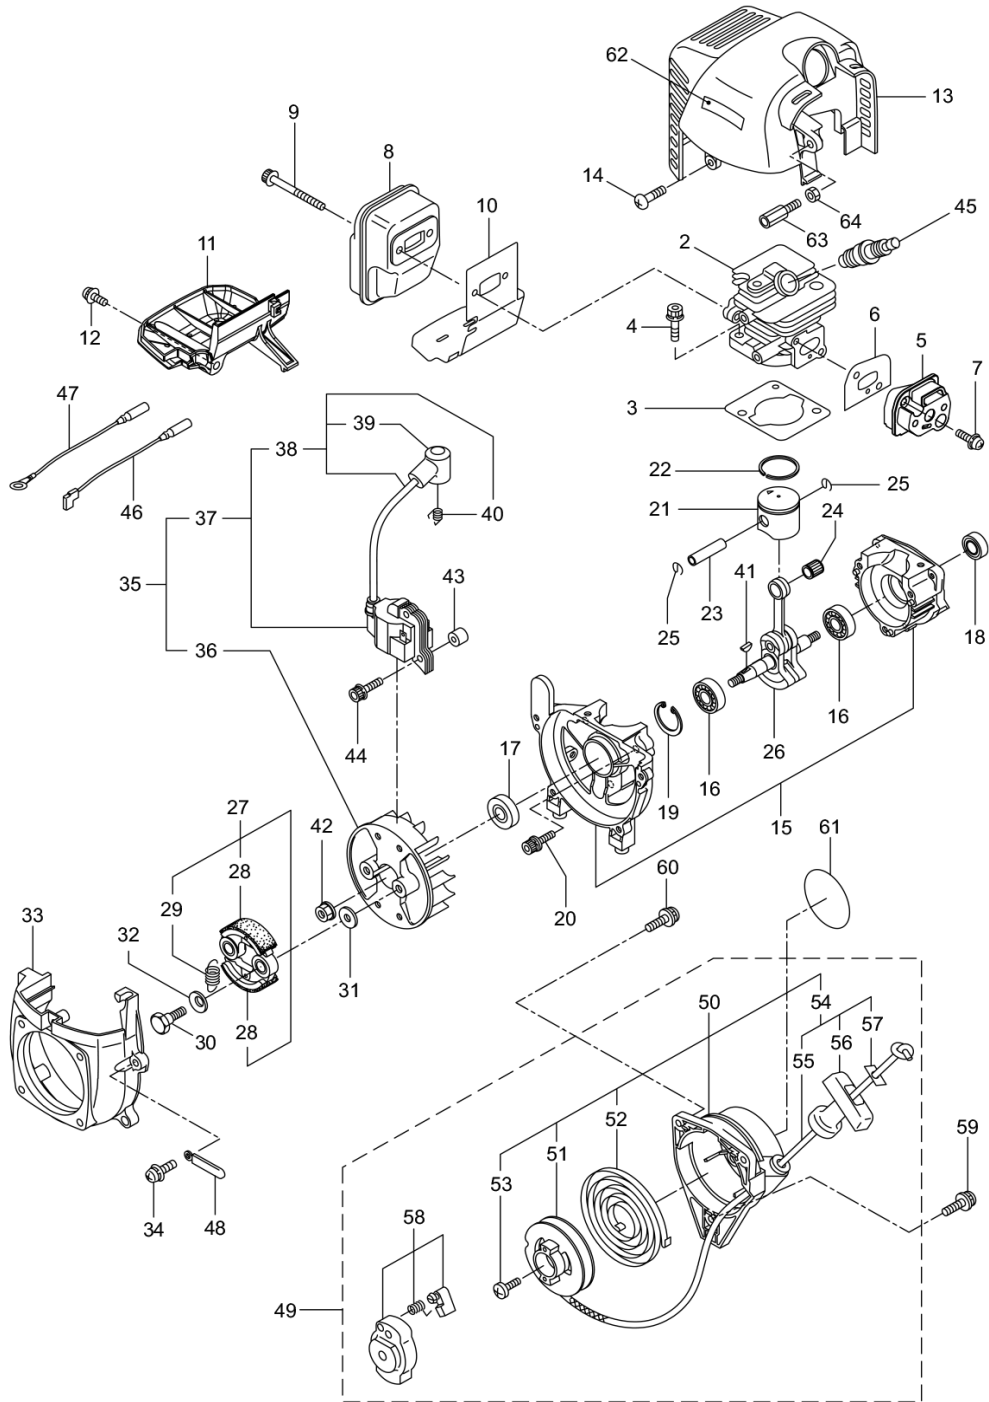

WX21L
4. ENGINE

Status	Position	Parts Number	Parts Name	Unit Quantity	Set Unit Quantity	Remarks	Maker code
	1	875293		1		EE203/06	
	2	289667	CYLINDER	1		New gasket required	
	3	289643	GASKET	1			
	4	267290	CAP SCREW	2	5	M5x20	
	5	272744	INSULATOR	1		New gasket required	
	6	267049	GASKET	1	5		
	7	269826	SCREW	2	5	M5x25	
	8	275634	MUFFLER	1			
	9	266402	CAP SCREW	2	5	M5x55	
	10	273262	GASKET	1			
	11	273519	COVER	1			
	12	269827	SCREW	1	5	M5x16	
	13	273042	TOP COVER	1			
	14	280144	TAPPING SCREW	1	5		
	15	273674	CRANKCASE	1			
	16	280488	BEARING 6001C3	2		PPL 6001	
	17	261492	OIL SEAL	1		ISCD12287	
	18	261386	OIL SEAL	1		ISCD12227	
	19	055185	SNAP RING #28	1	5	H28	
	20	261612	CAP SCREW	3		M5x30	
	21	289671	PISTON	1			
	22	261158	PISTON RING	1			
	23	261036	PISTON PIN	1			
	24	288520	NEEDLE BEARING	1			
	25	261576	CLIP PISTON	2			
	26	274146	CRANK SHAFT	1			
	27	269168	CLUTCH ASSY	1		Incl.28,29	
	28	269169	CLUTCH SHOE	2		(2)required	
	29	269173	SPRING	1			
	30	269647	CLUTCH BOLT	2			
	31	269175	WASHER	2	5	6.1x15x1.6	
	32	261777	WAVE WASHER	2	5		
	33	283386	FAN COVER	1			
	34	269831	SCREW	4	5	M5x20	
×	35	272066	ROTOR ASSY	1		Incl.36-40	
	36	261356	ROTOR	1			
	37	272067	IGNITION COIL ASSY	1		Incl.38-40	
	38	272068	CORD ASSY	1		Incl.39,40	
	39	261074	PLUG BOOT	1			
	40	261075	CONNECTOR	1			
	41	261076	WOODRUFF KEY 3X10	1	5	3x10	
	42	261417	NUT ROTOR M8	1	5	M8	
	43	280381	SPACER	2	5		
	44	261256	BOLT	2	5	M4x25	
	45	288264	SPARK PLUG	1		BPMR8Y	
	46	267492	LEAD	1		130L	
	47	282880	WIRE LEAD	1			
	48	264588	CLAMP	1	5		
	49	288684	RECOIL STARTER ASSY	1		Incl.50-58	
	50	288685	STARTER ASSY	1		Incl.51-57	
	51	288967	REEL	1			
	52	288968	SPIRAL SPRING	1			
	53	262922	SCREW	1			
	54	288969	ROPE ASSY	1		Incl.55-57	
	55	288970	STARTER ROPE	1			
	56	261725	STARTER GRIP	1			
	57	283511	ROPE STOPPER	1			
	58	288971	STARTER PULLEY ASSY	1			
	59	269833	SCREW	1	5	M4x16	
	60	280489	SCREW	2	5	M4x20	
	61	246227		1		WX21L	
	62	284587	LABEL	1			
	63	563151	SCREW	1		M6x15	
	64	261878	NUT	1	5	M6