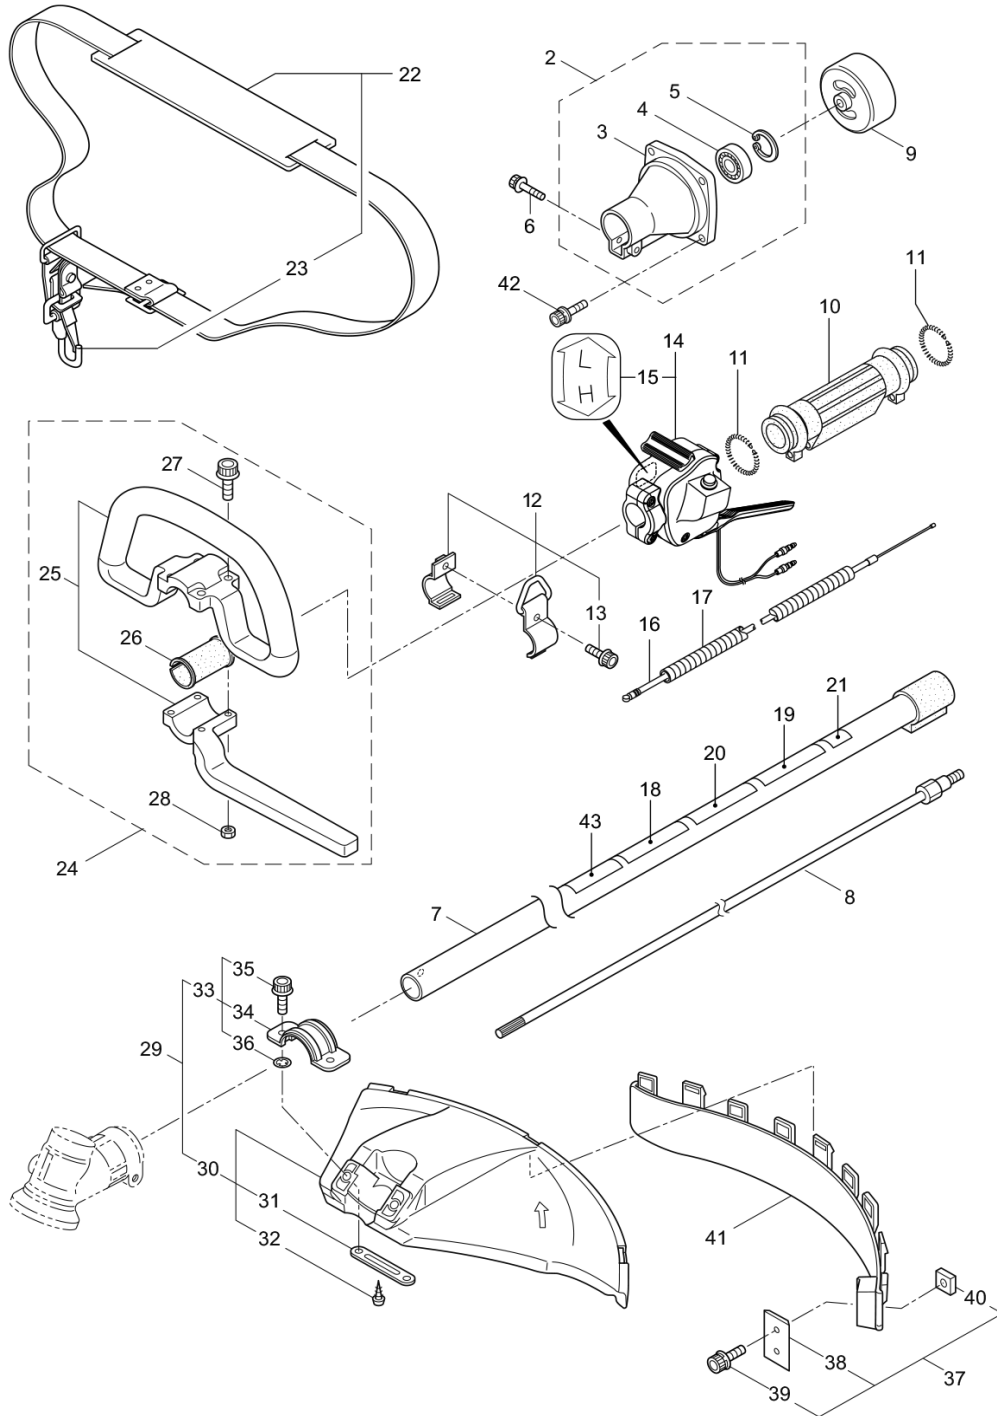

PARTS LIST

WX21L

CONTENTS

1. PARTS KIT	1
2. MAIN BODY	3
3. GEARCASE	5
4. ENGINE	7
5. CARBURETOR, FUEL TANK	11
6. ACCESSORIES	13

2020. 12.

MARUYAMA

P/N 524814-1

WX21L
1. PARTS KIT

Status	Position	Parts Number	Parts Name	Unit Quantity	Set Unit Quantity	Remarks	Maker code
	1	247680	CYLINDER KIT	1	5		
	2	247681	PISTON KIT	1	5		
	3	246924	CLUTCH KIT	1	5		
	4	247868	CARBURETOR KIT	1	5	Incl.5	
	5	247867	CARBURETOR PARTS KIT	1	5		
	6	247864	FUEL HOSE/FILTER KIT	1	5		

WX21L
2. MAIN BODY

Status	Position	Parts Number	Parts Name	Unit Quantity	Set Unit Quantity	Remarks	Maker code
	1	364798	WX21L(CAIMAN)	1			
	2	221473	CLUTCH HOUSING ASSY	1		Incl.3-5	
	3	221474	CLUTCH HOUSING	1			
	4	016405	BEARING #6200ZZ	1		#6200ZZ	
	5	013825	SNAP RING	1		#30	
	6	261612	CAP SCREW	1		M5x30	
	7	224123	DRIVESHAFT TUBE	1			
	8	226399	DRIVESHAFT ASSY	1			
	9	229091	CLUTCH DRUM ASSY	1			
	10	211736	GRIP	1			
	11	211737	BAND(537 08 82-01)	2			
	12	215533	HANGING BRACKET ASSY	1		Incl.13	
	13	261762	SCREW	1		M5x14	
	14	560795		1		Incl.15	
	15	560200	LABEL	1			
	16	235751	THROTTLE WIRE	1		365L	
	17	213548	TUBE	1		#10x200L	
	18	238720		1		CAIMAN	
	19	238751	LABEL	1		MADE IN JAPAN	
	20	238693	CAUTION MARK	1		WARNING	
	21	228043	LABEL	1			
	22	220533	SHOULDER STRAP ASSY	1		Incl.23	
	23	231657	HOOK	1			
	24	224324	LOOP HANDLE ASSY	1		Incl.25-28	
	25	222520	LOOP HANDLE	1			
	26	213171	HANDLE BRACKET RUBBER	1			
	27	215608	CAP SCREW	4	5	M5x30x16	
	28	081027	NUT	4	5	M5	
	29	235690	COVER ASSY	1		Incl.30-36	
	30	235691	COVER ASSY	1		Incl.31,32	
	31	227819	THREADED BRACKET	1			
	32	221580	SCREW	1	10	4x8	
	33	232076	RETAINER	1		Incl.34-36	
	34	227820	BRACKET	1			
	35	220632	CAP SCREW	2		M6x30	
	36	231704	WASHER	2		6x13xt1.0	
	37	231882	CUTTER ASSY	1		Incl.38-40	
	38	230747	CORD CUTTER	1			
	39	261250	CAP SCREW	1	5	M5x20	
	40	228325	SQUARE NUT	1			
	41	231033	COVER EXTENTION	1			
	42	261250	CAP SCREW	4	5	M5x20	
	43	241743		1		WX21L	