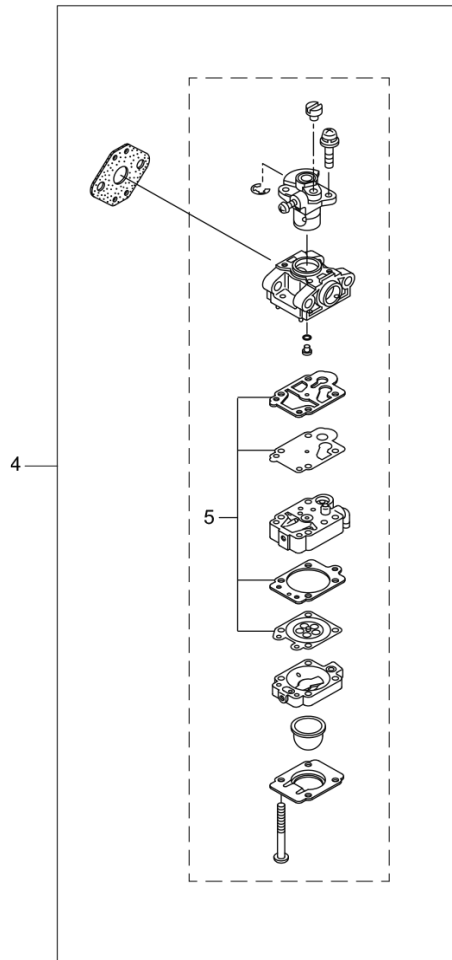

PARTS LIST

WX21L

CONTENTS

1. PARTS KIT	1
2. MAIN BODY	3
3. GEARCASE	5
4. ENGINE	7
5. CARBURETOR, FUEL TANK	11
6. ACCESSORIES	13

2020. 12.

MARUYAMA

P/N 524814-1

WX21L
1. PARTS KIT

WX21L
2. MAIN BODY

Status	Position	Parts Number	Parts Name	Unit Quantity	Set Unit Quantity	Remarks	Maker code
	1	364798	WX21L(CAIMAN)	1			
	2	221473	CLUTCH HOUSING ASSY	1		Incl.3-5	
	3	221474	CLUTCH HOUSING	1			
	4	016405	BEARING #6200ZZ	1		#6200ZZ	
	5	013825	SNAP RING	1		#30	
	6	261612	CAP SCREW	1		M5x30	
	7	224123	DRIVESHAFT TUBE	1			
	8	226399	DRIVESHAFT ASSY	1			
	9	229091	CLUTCH DRUM ASSY	1			
	10	211736	GRIP	1			
	11	211737	BAND(537 08 82-01)	2			
	12	215533	HANGING BRACKET ASSY	1		Incl.13	
	13	261762	SCREW	1		M5x14	
	14	560795		1		Incl.15	
	15	560200	LABEL	1			
	16	235751	THROTTLE WIRE	1		365L	
	17	213548	TUBE	1		#10x200L	
	18	238720		1		CAIMAN	
	19	238751	LABEL	1		MADE IN JAPAN	
	20	238693	CAUTION MARK	1		WARNING	
	21	228043	LABEL	1			
	22	220533	SHOULDER STRAP ASSY	1		Incl.23	
	23	231657	HOOK	1			
	24	224324	LOOP HANDLE ASSY	1		Incl.25-28	
	25	222520	LOOP HANDLE	1			
	26	213171	HANDLE BRACKET RUBBER	1			
	27	215608	CAP SCREW	4	5	M5x30x16	
	28	081027	NUT	4	5	M5	
	29	235690	COVER ASSY	1		Incl.30-36	
	30	235691	COVER ASSY	1		Incl.31,32	
	31	227819	THREADED BRACKET	1			
	32	221580	SCREW	1	10	4x8	
	33	232076	RETAINER	1		Incl.34-36	
	34	227820	BRACKET	1			
	35	220632	CAP SCREW	2		M6x30	
	36	231704	WASHER	2		6x13xt1.0	
	37	231882	CUTTER ASSY	1		Incl.38-40	
	38	230747	CORD CUTTER	1			
	39	261250	CAP SCREW	1	5	M5x20	
	40	228325	SQUARE NUT	1			
	41	231033	COVER EXTENTION	1			
	42	261250	CAP SCREW	4	5	M5x20	
	43	241743		1		WX21L	