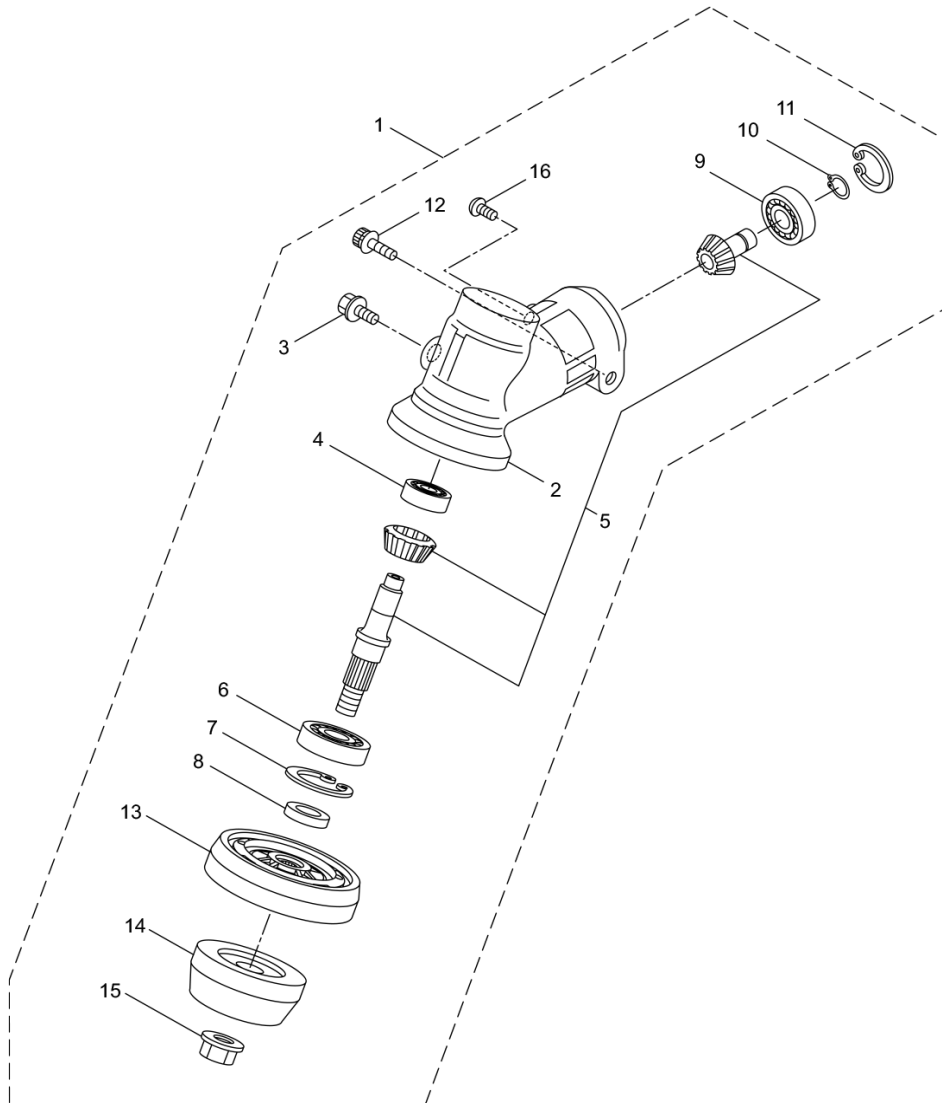

WX21L
3. GEARCASE

Status	Position	Parts Number	Parts Name	Unit Quantity	Set Unit Quantity	Remarks	Maker code
	1	232070	GEAR CASE ASSY	1		Incl.2-16	
	2	226284	GEAR HOUSING	1			
	3	225897	BOLT	1	5	M6x8	
	4	226285	BEARING #626	1		#626	
	5	227108	GEAR SET	1			
	6	112184	BEARING 6000DDU	1		#6000DDU	
	7	054676	RING SNAP	1	5	#26	
	8	225898	WASHER	1		10x16xt2.6	
	9	226286	BEARING	1		#609ZZ	
	10	228477	C-SHAPED RING	1		#9	
	11	140270	C-SHAPED SNAP RING	1		#24	
	12	261246	CAP SCREW	1	5	M5x25	
	13	225891	BOSS ADAPTER	1			
	14	225892	BOSS B	1			
	15	225893	NUT	1	5	M8	
	16	219087	CAP SCREW	1	5	M5x10