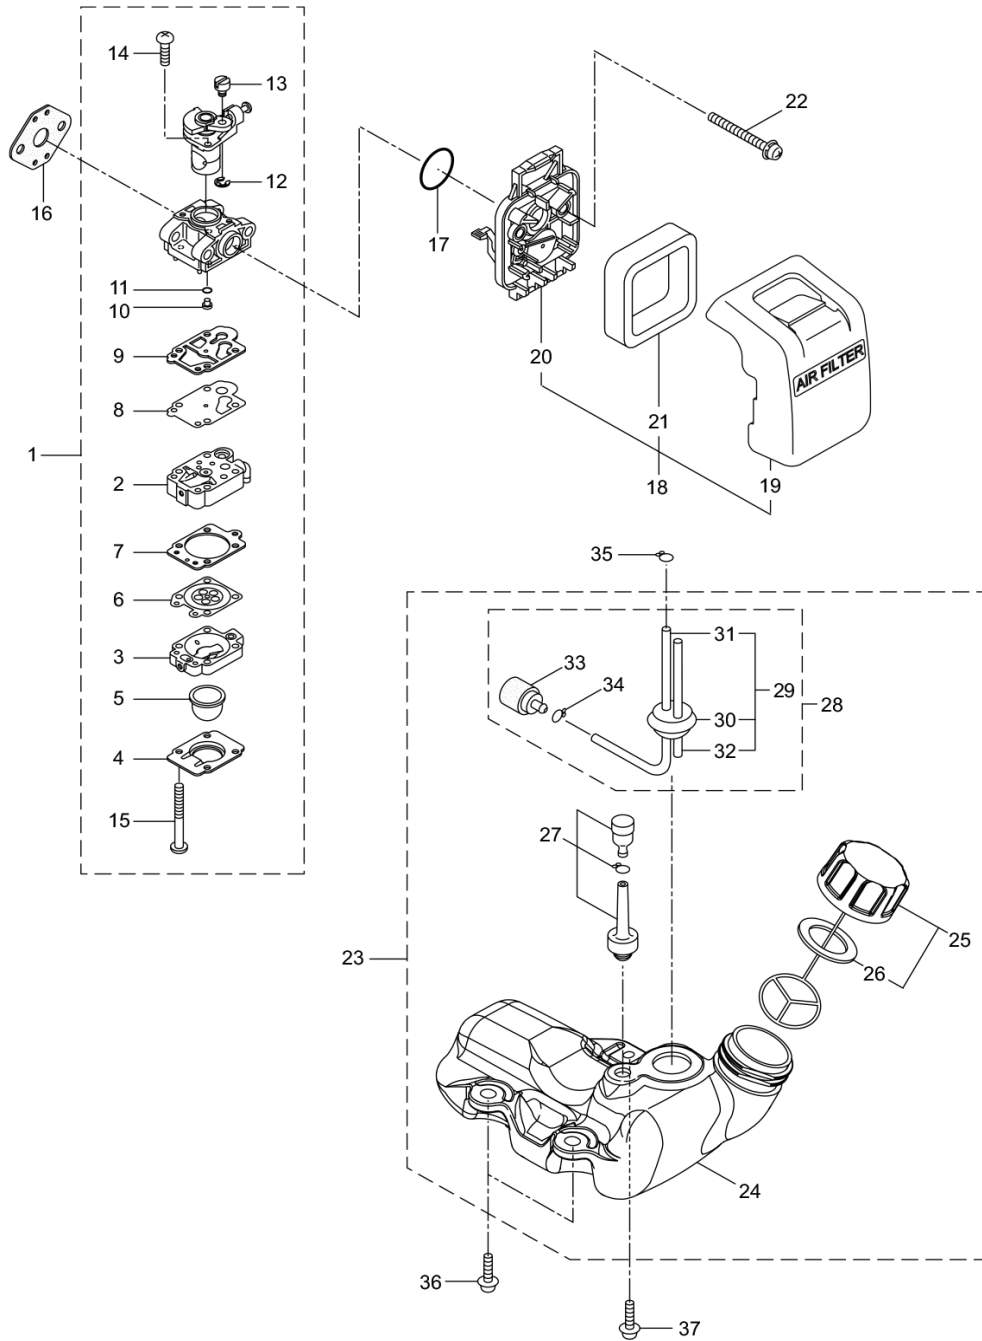

WX21L
5. CARBURETOR, FUEL TANK

Status	Position	Parts Number	Parts Name	Unit Quantity	Set Unit Quantity	Remarks	Maker code
	1	276662	CARBURETOR ASSY	1		Incl.2-15 New Gasket required	
	2	274472	CARBURETOR BODY	1			
	3	262991	PURGE BODY	1			
	4	262992	COVER	1			
	5	261874	PRIMER	1			
	6	283905	DIAPHRAGM METERRING	1			
	7	262993	GASKET	1			
	8	262994	DIAPHRAGM	1			
	9	282576	GASKET	1			
	10	285030	MAIN JET	1			
	11	261871	O-RING	1			
	12	261876	RING	1			
	13	261658	SWIVEL	1			
	14	264682	SCREW	2			
	15	262996	SCREW	4	5		
	16	261864	GASKET	1	5		
	17	264691	O-RING	1	5		
	18	277926	CLEANER ASSY	1		Incl.19-21	
	19	277554	AIR CLEANER COVER	1			
	20	266433	HOUSING ASSY	1			
	21	264695	FILTER	1			
	22	269834	SCREW	2	5		
	23	276798	TANK ASSY	1		Incl.24-34	
	24	273516	FUEL TANK CAP ASSY	1			
	25	275306	FUEL TANK CAP ASSY	1		Incl.26	
	26	274875	PACKING	1			
	27	261696	BREATHER ASSY	1			
	28	265752	FUEL PIPE	1		Incl.29-34	
	29	264031	FUEL PIPE ASSY	1		Incl.30-32	
	30	261115	GROMMET	1			
	31	261690	FUEL PIPE	1		160L	
	32	263038	RETURN PIPE	1		3x6x85L	
	33	277887	FILTER ASSY	1			
	34	261117	CLIP	1			
	35	261117	CLIP	1			
	36	269828	SCREW	2	5	M5x16	
	37	281208	SCREW	1	5	M5x16