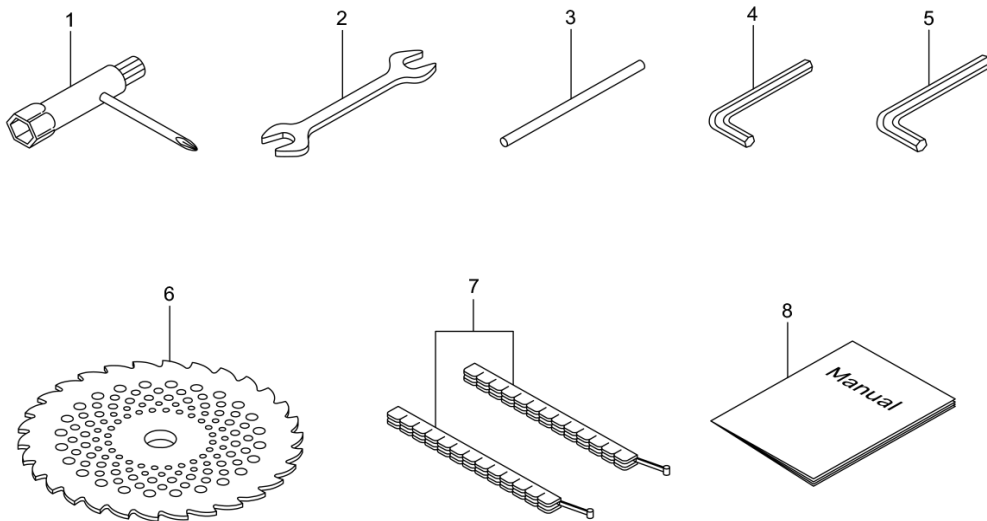

WX21L
6. ACCESSORIES

Status	Position	Parts Number	Parts Name	Unit Quantity	Set Unit Quantity	Remarks	Maker code
	1	210418	BOX SPANNER	1		13x19x(+)	
	2	022865	DOUBLE-ENDED SPANNER	1		8x10	
	3	210181	LEVER HANDLE	1		3.5x170L	
	4	219432	WRENCH	1		4mm	
	5	219433	WRENCH	1		5mm	
×	6	227509	CHIP SAW	1			
	7	220534	BLADE COVER	1			
	8	241325		1		WX21/24/30/42