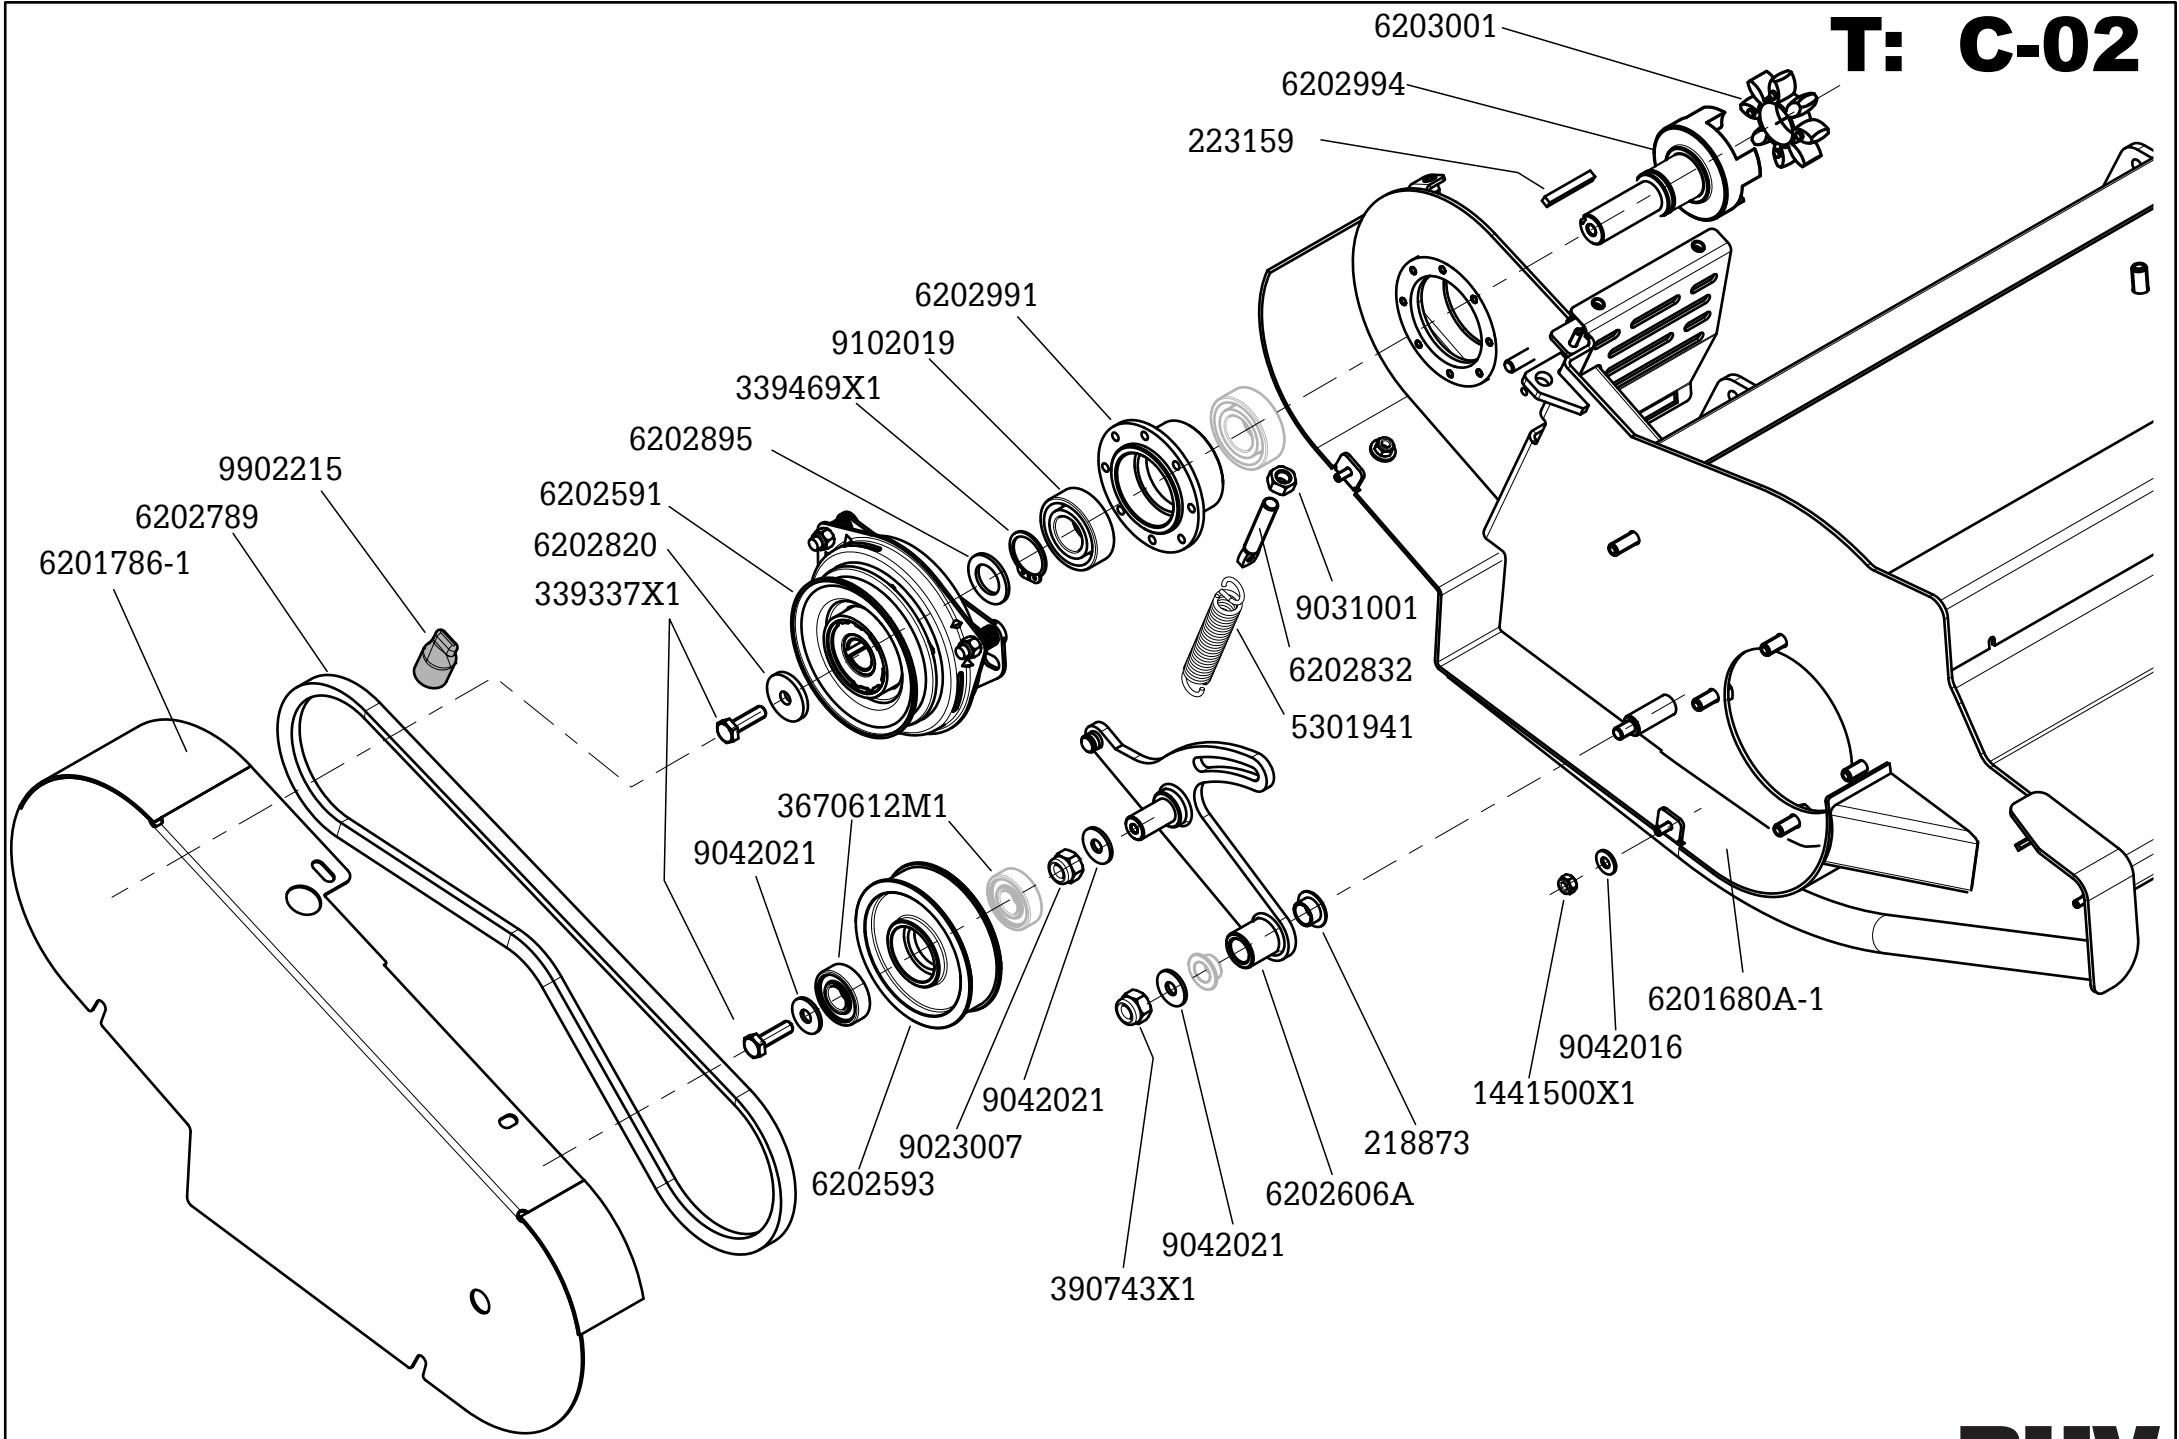

Parts code: PC - 6200 - 251
Publishing date: 01 December 2020
Printed in Italy

REMOTE CONTROL SLOPE FLAIL MOWER

MODEL:

X Flail

80B23 USA

RC63E1931848 -->

Spare Part Catalogue

Platto Corto - Cingolo Corto

BHV
Barbieri Hybrid Vehicle

T: C-02

T: C-05A

T: C-09

TC-10

TracMow
Flail 80

www.barbierisrl.com

BARBIERI GROUP
 **MADE IN ITALY**