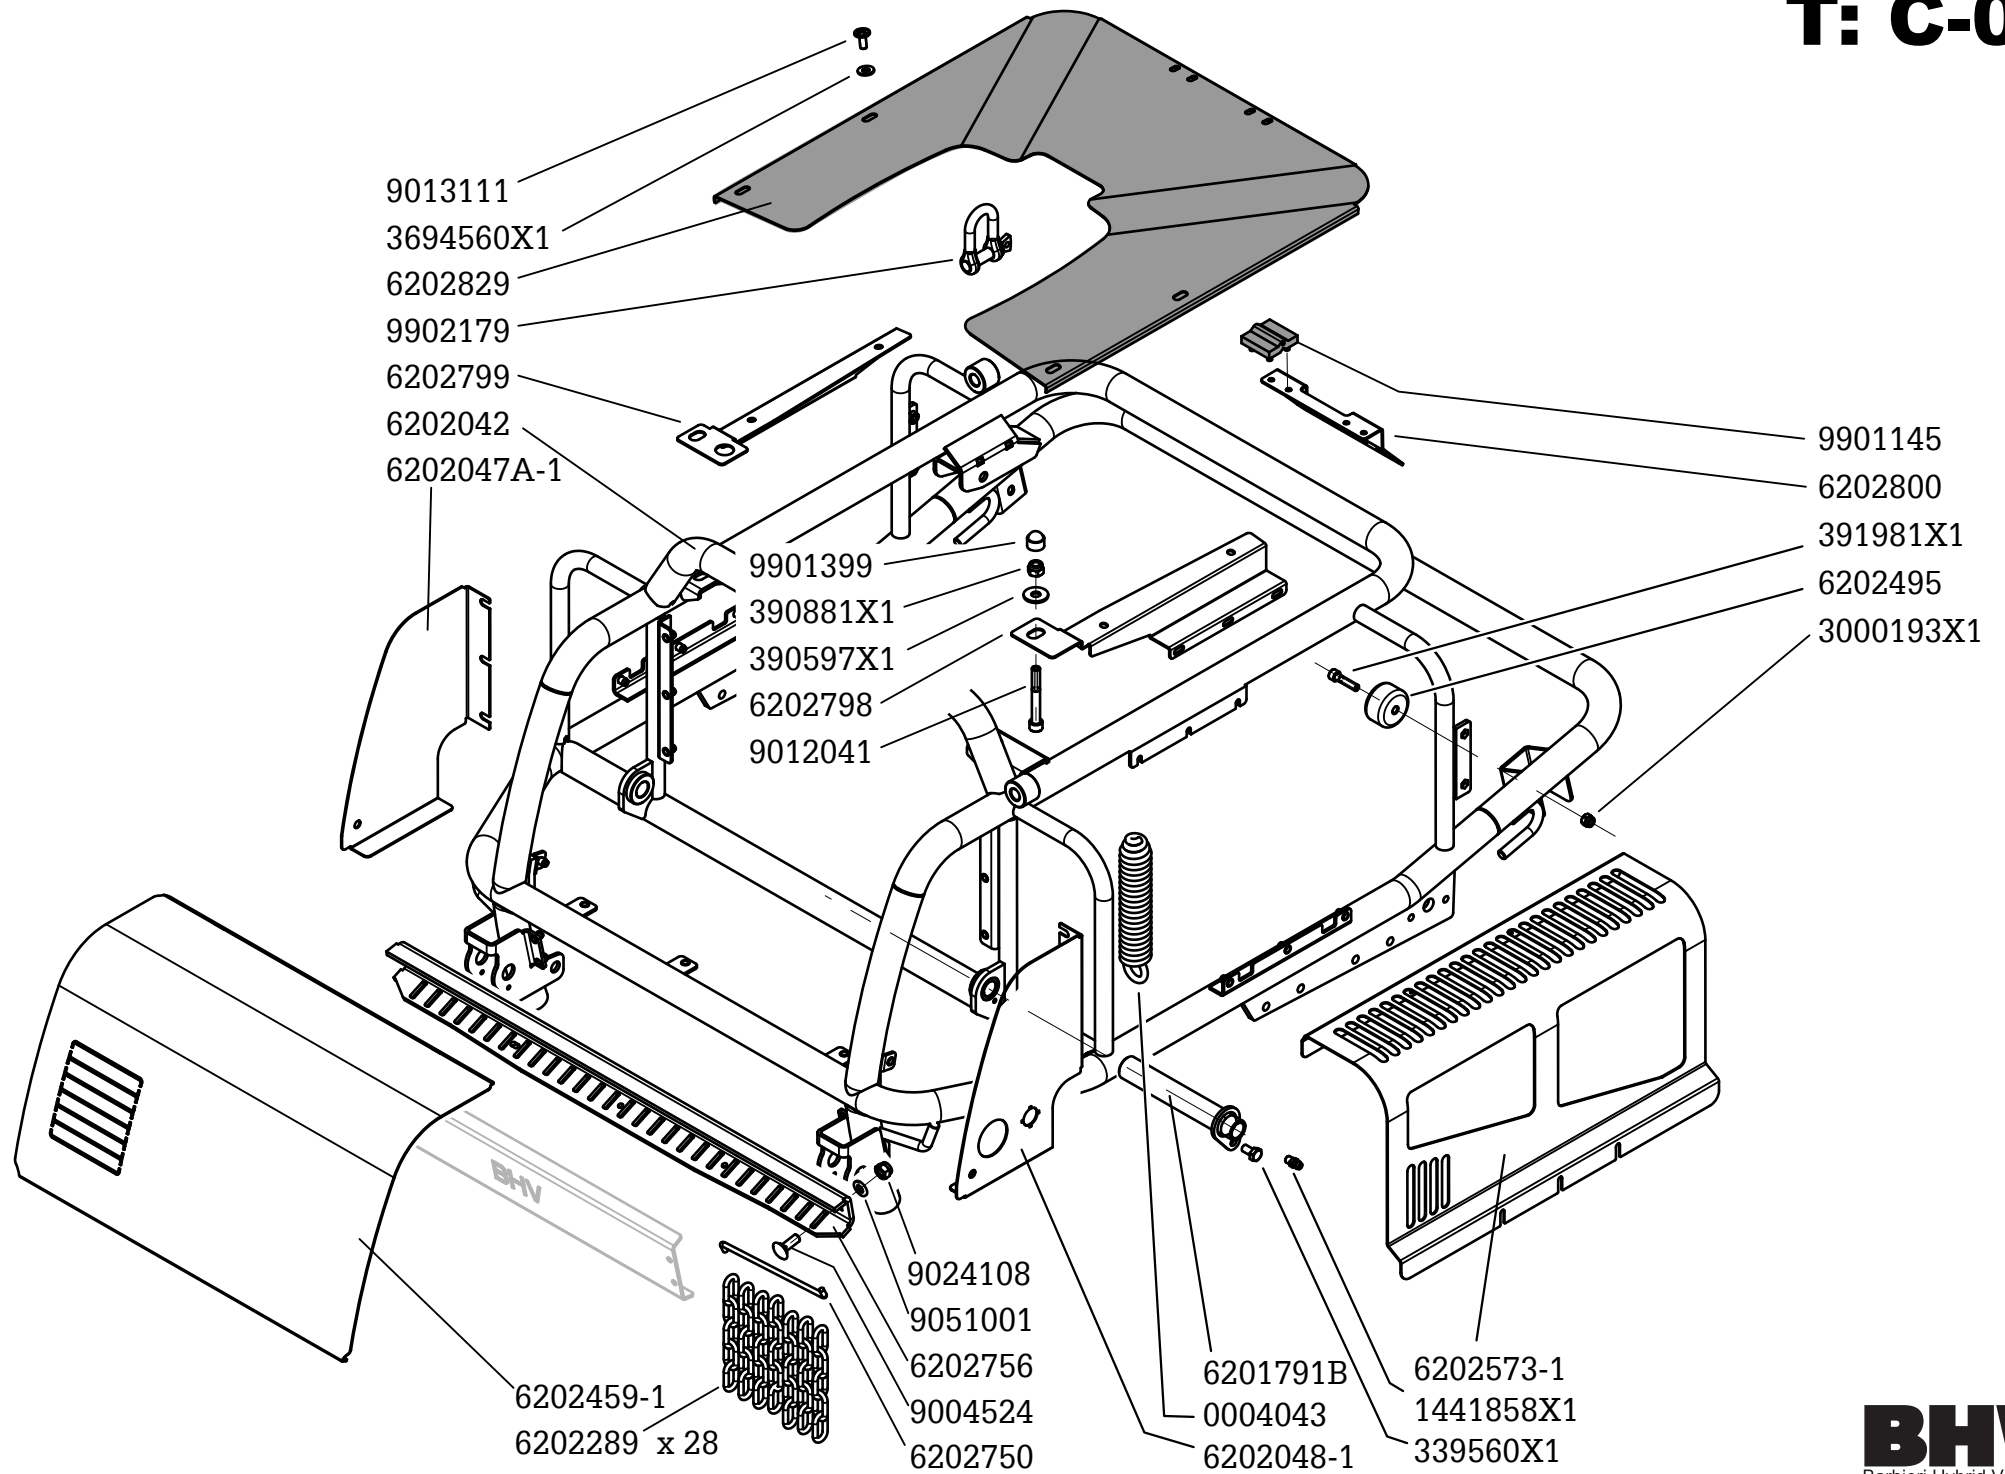

Parts code: PC - 6200 - 251
Publishing date: 01 December 2020
Printed in Italy

REMOTE CONTROL SLOPE FLAIL MOWER

MODEL:

X Flail

80B23 USA

RC63E1931848 -->

Spare Part Catalogue

Platto Corto - Cingolo Corto

BHV
Barbieri Hybrid Vehicle

T: C-02

T: C-05A

T: C-09

TC-10

TracMow
Flail 80

www.barbierisrl.com

BARBIERI GROUP
 **MADE IN ITALY**

BHV
Barbieri Hybrid Vehicle