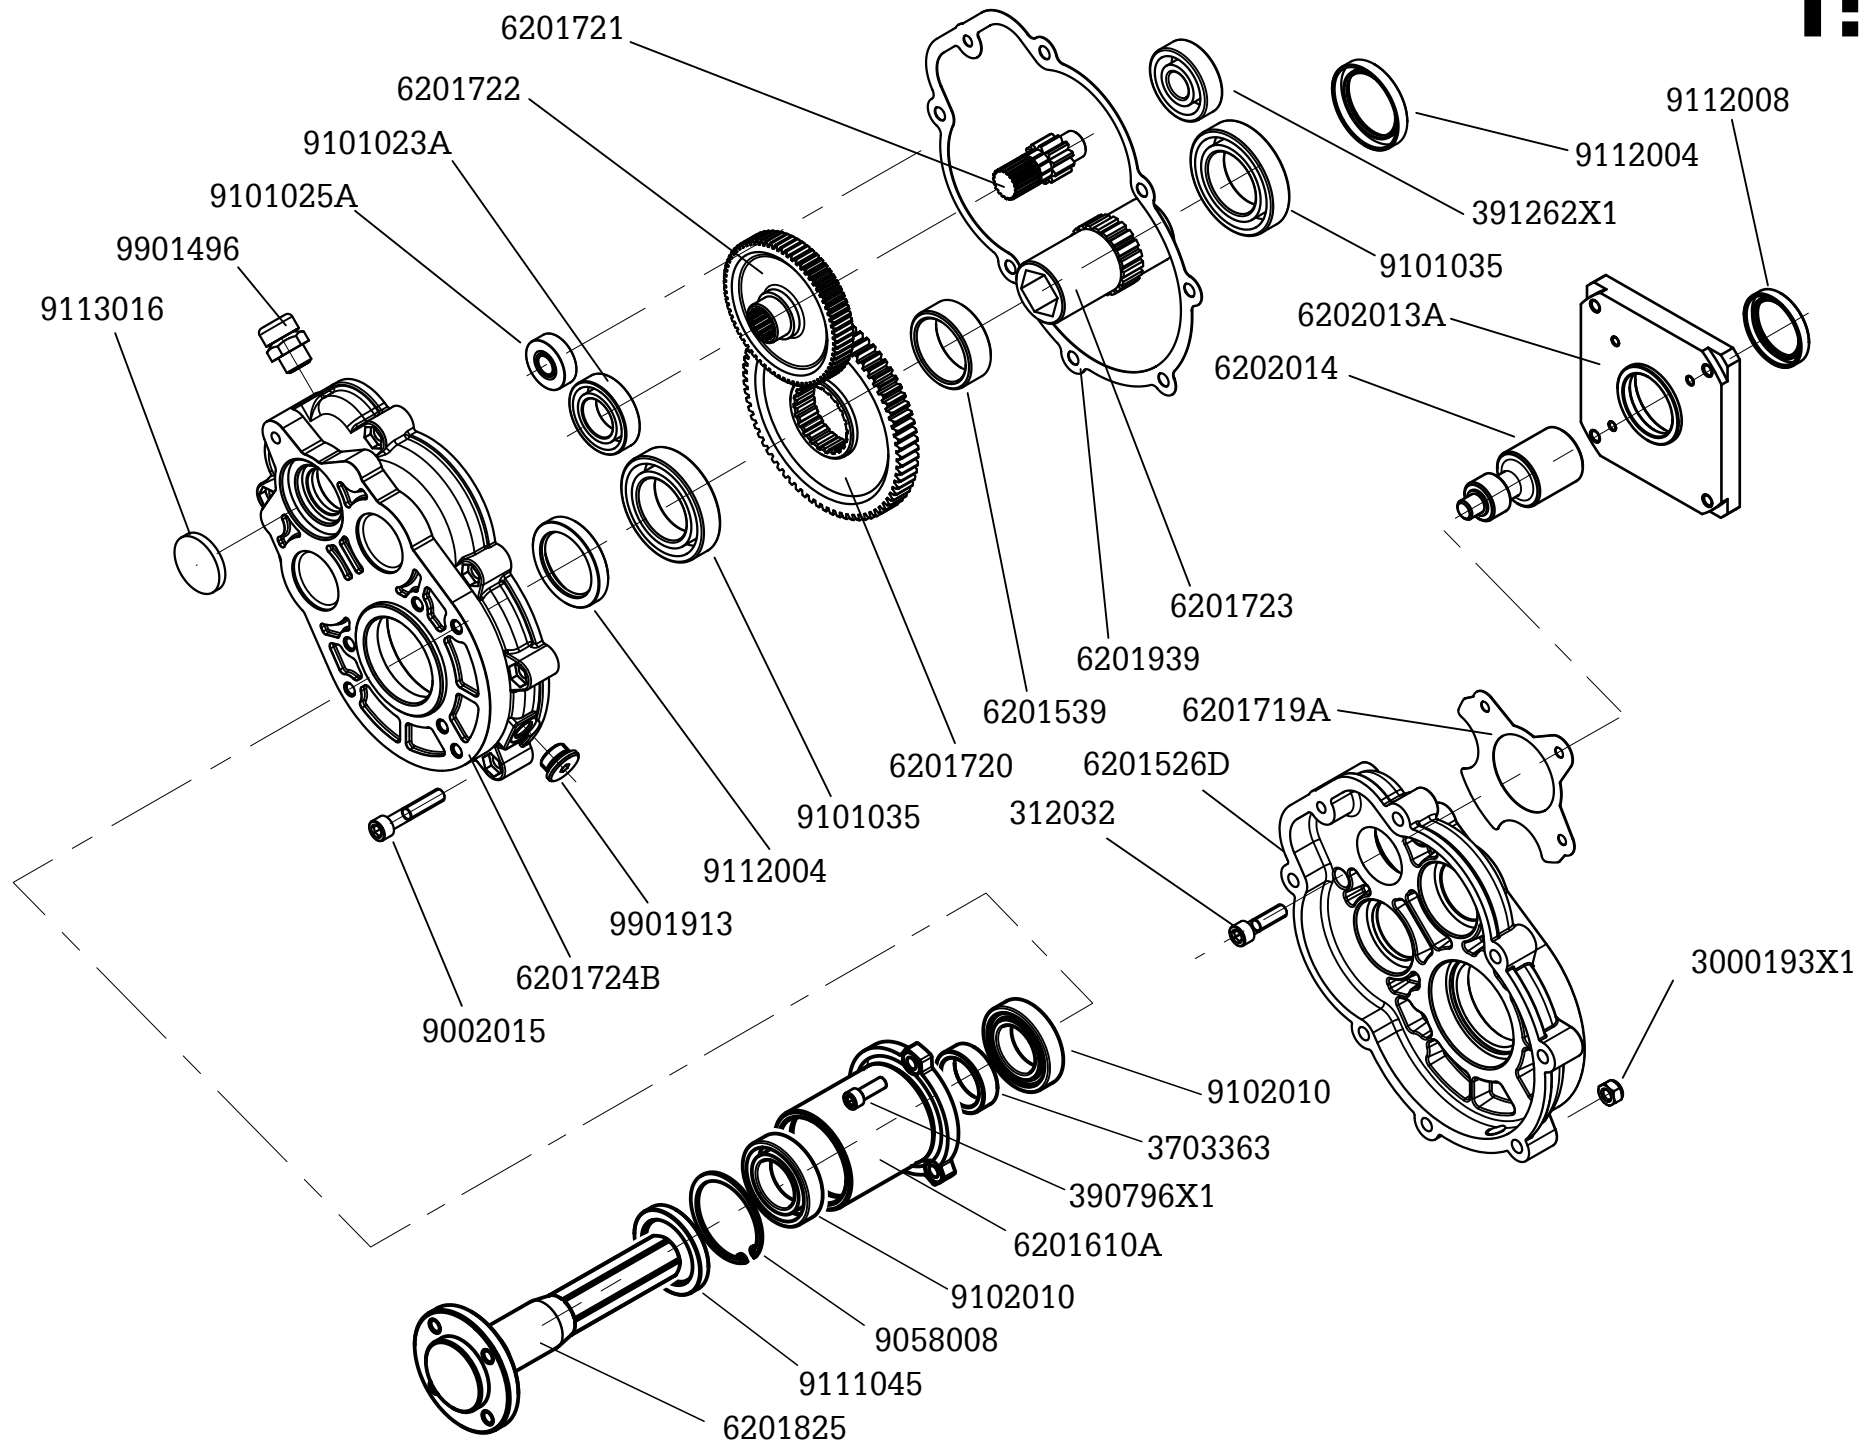

Parts code: PC - 6200 - 251
Publishing date: 01 December 2020
Printed in Italy

REMOTE CONTROL SLOPE FLAIL MOWER

MODEL:

X Flail

80B23 USA

RC63E1931848 -->

Spare Part Catalogue

Platto Corto - Cingolo Corto

BHV
Barbieri Hybrid Vehicle

T: C-02

T: C-05A

T: C-09

TC-10

TracMow
Flail 80

www.barbierisrl.com

BARBIERI GROUP
 **MADE IN ITALY**