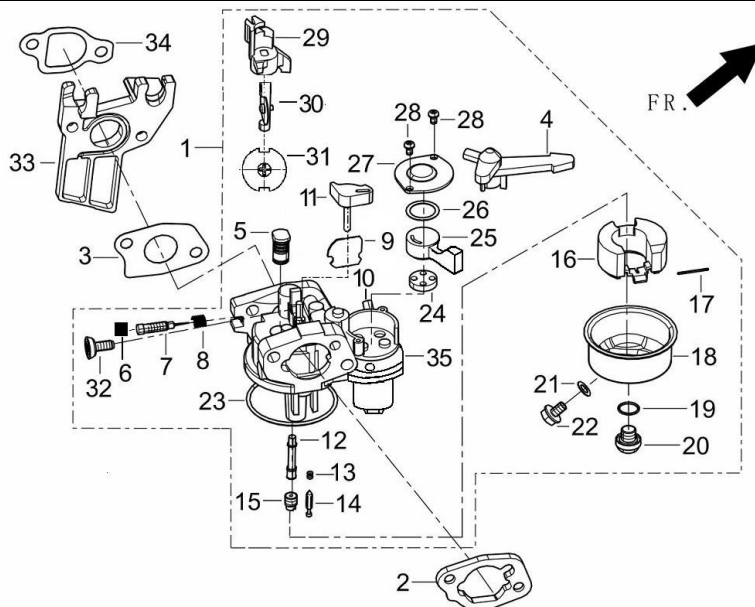

FIG.9 CARBURETOR ASSY. (E11)

N°	Ref externe-External ref	PUBERT Reference	DESIGNATION - DESCRIPTION	QTY
E11-1	16100-Z440210-0000	0001180020	CARBURETOR ASSY.	1
E11-2	17001-Z010210-0000	0001180021	GASKET, AIR CLEANER	1
E11-3	16001-Z050110-0000	0001180022	GASKET, CARBURETOR	1
E11-4		0001180047	LEVER	1
E11-33	16003-Z010110-0000	0001180023	PLATE, CARBURETOR INSULATOR	1
E11-34	16002-Z050110-0000	0001180024	GASKET, CARBURETOR INSULATOR	1