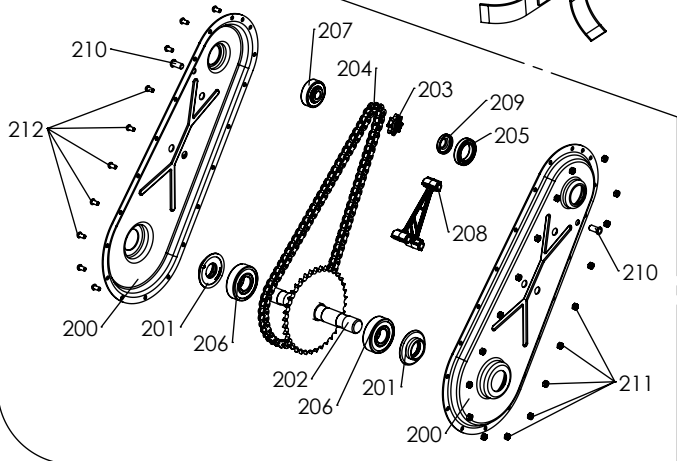

Rep N°	Ref.	Désignation	Description	Moteur Engine	Qte
1	3502010317	GUIDON QUATRO JUNIOR NOIR RAL9005	HANDLEBAR QUATRO BLACK RAL9005		1
2	3003210010	BUTEE SNAP IN	Snap in stop		1
3	3002210307	CHASSIS M0701 NOIR RAL 9005	M0701 FRAME BLACK RAL 9005		1
3	3002210607	CHASSIS M0701 GRIS 627	M0701 FRAME GREY 627		1
3	3002210507	CHASSIS M0701 GRIS (8120)	M0701 FRAME GREY (8120)		1
4	3002210305	PLATINE ROUE DE TRANSPORT NOIR RAL 9005	Wheel support black RAL 9005		2
5	3002210201	LEVIER EMBR 98x117	PLATE FOR CLUTCH LEVER		1
6	3002181303	TOLE PROTECTION M1201 ROUGE RAL3001	TINE GUARD M1201 RED RAL3001		2
6	3002180503	TOLE PROTECTION M1201 GRIS (8120)	TINE GUARD M1201 GREY (8120)		2
6	3002180303	TOLE PROTECTION M1201 NOIR RAL9005	TINE GUARD M1201 BLACK RAL9005		2
7	3002000302	EPERON PRIMO NOIR RAL9005	SPUR FOR PRIMO BLACK RAL9005		1
8	3001000057	BOITE DE VITESSE F0603 BV2+1R DOIGT D'INDEXAGE	Gear box 2 front speed 1 reverse speed		1
9	3001000055	COMMANDE VITESSE F0603	GEAR LEVER CONTROL		1
10	3001000050	CARTER 8/37 BOULONNE BV	Bolted transmission 8/37		1
11	0503010315	STICKER VITESSE 2+N+R+N+1 F0603	SPEED LABEL 2+N+R+N+1		1
12	0503000080	ETIQ. "NIVEAU DE BRUIT" 100 dB	STICKER NOISE LEVEL '100Db'	R210, R180	1
12	0503000079	ETIQ. "NIVEAU DE BRUIT" 98 dB	Sticker noise lever '98Db'	GC160	1
13	0503000077	ETIQ. "SECURITE" 31x31 MM PROTECTION AUDITIVE	SAFTY STICKER EARS PROTECTION		1
14	0503000045	ETIQ. POIGNEE GAZ (AVEC STOP)	STICKER THROTTLE CONTROL STOP-MIN-MAX		1
15	0503000043	ETIQ. GAZ (SS STOP)VERS PNEUM DIM 42X11	Label throttle control without stop		1
16	0503000036	"ETIQ. ""SECURITE 5 LOGOS""Xce	STICKER SECURITY		1
17	0503000031	"ETIQ. ""MARCHE/ARRET""/SWITCH DIM 20 X 15	STICKER SWITCH ON/OFF GX	R210, R180	1
18	0341000037	POIGNEE PLASTIQUE DIAM 25 CB	HAND SIDE GRIP		2
19	0341000003	GALET 2 EPAULEMENTS ROUL 6200 ZZ	CLUTCH RUNNER BALL BEARING 6200 ZZ		1
20	0340010185	EXT TOLE PROT M1201 JAUNE RAL1003	ADDITIONAL TINE GUARD YELLOW RAL1003		2
20	0340010182	EXT TOLE PROT M1201 VERT RAL6029	ADDITIONAL TINE GUARD GREEN RAL6029		2
20	0340010179	EXT TOLE PROT M1201 BLEU RAL5010	ADDITIONAL TINE GUARD BLUE RAL5010		2
20	0340010165	EXT TOLE PROT M1201 ROUGE RAL3001	ADDITIONAL TINE GUARD RED RAL3001		2
20	0340010164	EXT TOLE PROT M1201 NOIR RAL9005	ADDITIONAL TINE GUARD BLACK RAL9005		2
21	0340010174	CAPOT COURROIE M0701 DECOUPE ROUGE RAL3001	BELT COVER M0701 CUT RED RAL3001		1
21	0340010175	CAPOT COURROIE M0701 DECOUPE ORANGE P1375C	BELT COVER M0701 CUT ORANGE P1375C		1
21	0340010176	CAPOT COURROIE M0701 DECOUPE VERT RAL6029	BELT COVER M0701 CUT GREEN RAL6029		1
21	0340010177	CAPOT COURROIE M0701 DECOUPE BLEU RAL5010	BELT COVER M0701 CUT BLUE RAL5010		1
21	0340010173	CAPOT COURROIE M0701 DECOUPE NOIR RAL9005	BELT COVER M0701 CUT BLACK RAL9005		1
22	0340010170	TRAPPE AV CAPOT COURROIE POULIE DOUBLE ROUGE RAL3001	FRONT BELT COVER DOUBLE PULLEY RED RAL3001		1
22	0340010171	TRAPPE AV CAPOT COURROIE POULIE DOUBLE ORANGE P1375C	FRONT BELT COVER DOUBLE PULLEY ORANGE P1375C		1
22	0340010172	TRAPPE AV CAPOT COURROIE POULIE DOUBLE VERT RAL6029	FRONT BELT COVER DOUBLE PULLEY GREEN RAL6029		1
22	0340010178	TRAPPE AV CAPOT COURROIE POULIE DOUBLE BLEU RAL5010	FRONT BELT COVER DOUBLE PULLEY BLUE RAL5010		1
22	0340010169	TRAPPE AV CAPOT COURROIE POULIE DOUBLE NOIR RAL9005	FRONT BELT COVER DOUBLE PULLEY BLACK RAL9005		1
23	0340010152	CAPOT COURROIE M0701 JAUNE RAL 1021	M0701 BELT COVER YELLOW RAL 1021		1
23	0340010144	CAPOT COURROIE M0701 ORANGE P1375C	M0701 BELT COVER ORANGE P1375C		1
23	0340010140	CAPOT COURROIE M0701 VERT RAL 6029	M0701 BELT COVER GREEN RAL 6029		1
23	0340010134	CAPOT COURROIE M0701 BLEU RAL 5010	M0701 BELT COVER BLUE RAL 5010		1
23	0340010132	CAPOT COURROIE M0701 ORANGE RAL 2009	M0701 BELT COVER ORANGE RAL 2009		2
23	0340010115	CAPOT COURROIE M0701 ROUGE RAL3001	M0701 BELT COVER RED RAL 3001		1
23	0340010108	CAPOT COURROIE M0701 Noir RAL 9005	M0701 BELT COVER BLACK RAL 9005		1
24	0340010151	CAPOT DROIT M0701 JAUNE RAL 1021	M0701 RIGHT COVER YELLOW RAL 1021		1
24	0340010143	CAPOT DROIT M0701 ORANGE P1375C	M0701 RIGHT COVER ORANGE P1375C		1
24	0340010139	CAPOT DROIT M0701 VERT RAL 6029	M0701 RIGHT COVER GREEN RAL 6029		1
24	0340010133	CAPOT DROIT M0701 BLEU RAL 5010	M0701 RIGHT COVER BLUE RAL 5010		1
24	0340010131	CAPOT DROIT M0701 ORANGE RAL 2009	M0701 RIGHT COVER ORANGE RAL 2009		2
24	0340010114	CAPOT DROIT M0701 ROUGE RAL3001	M0701 RIGHT COVER RED RAL 3001		1
24	0340010107	CAPOT DROIT M0701 Noir RAL 9005	M0701 RIGHT COVER BLACK RAL 9005		1
25	0340010130	DISQUE HABILLAGE CREUX M0701 BLEU RAL 5010	M0701 DRESS UP HOLLOW DISK BLUE RAL 5010		1
25	0340010113	DISQUE HABILLAGE CREUX M0701 TRANSPARENT	M0701 DRESS UP HOLLOW DISK TRANSPARENCY		1
25	0340010112	DISQUE HABILLAGE CREUX M0701 GRIS (627)	M0701 DRESS UP HOLLOW DISK GREY (627)		1
25	0340010106	DISQUE HABILLAGE CREUX M0701 NOIR RAL 9005	M0701 DRESS UP HOLLOW DISK BLACK RAL 9005		1
25	0340010168	DISQUE HABILLAGE CREUX M0701 ROUGE RAL3001	M0701 DRESS UP HOLLOW DISK RED RAL3001		1
25	0340010158	DISQUE HABILLAGE CREUX M0701 VERT RAL 6029	M0701 DRESS UP HOLLOW DISK GREEN RAL 6029		1