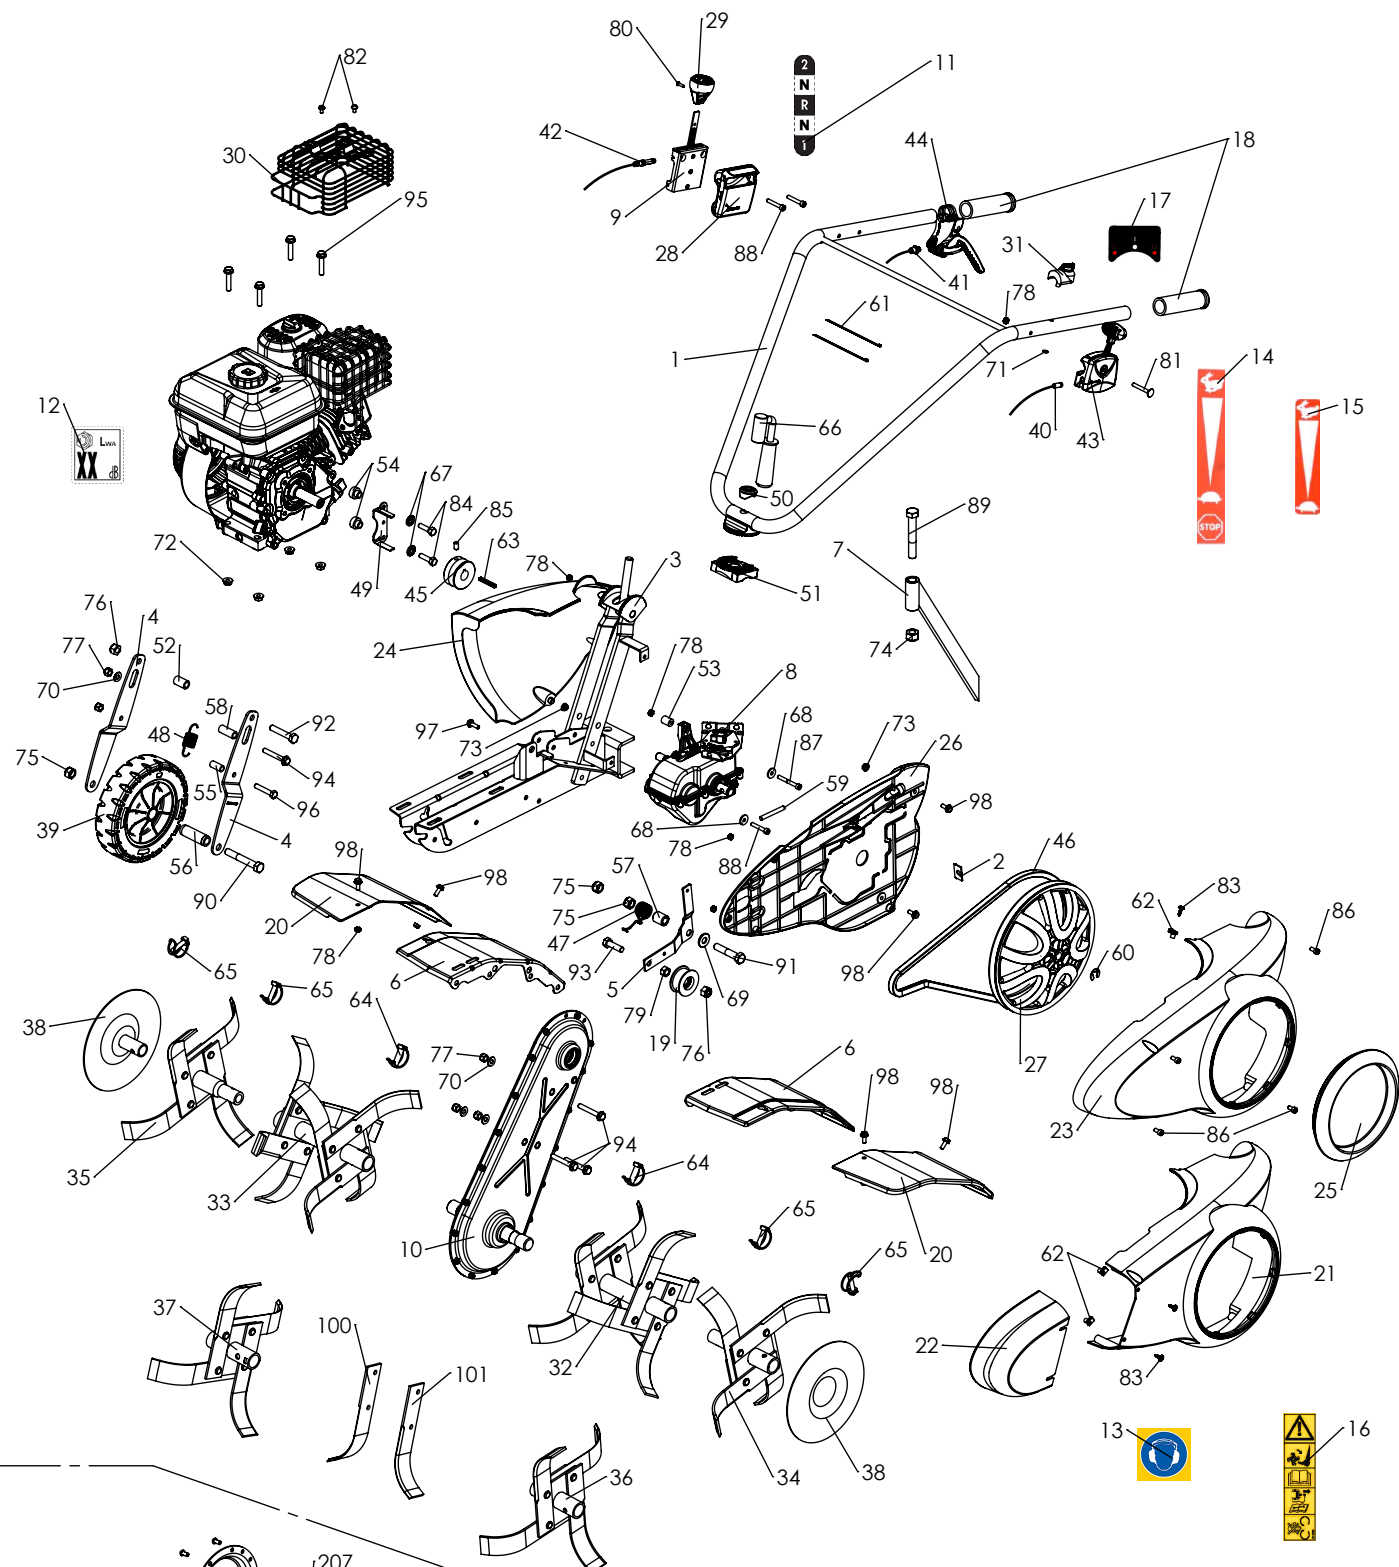

Rep N°	Ref.	Désignation	Description	Moteur Engine	Qte
1	3502010317	GUIDON QUATRO JUNIOR NOIR RAL9005	HANDLEBAR QUATRO BLACK RAL9005		1
2	3003210010	BUTEE SNAP IN	Snap in stop		1
3	3002210307	CHASSIS M0701 NOIR RAL 9005	M0701 FRAME BLACK RAL 9005		1
3	3002210607	CHASSIS M0701 GRIS 627	M0701 FRAME GREY 627		1
3	3002210507	CHASSIS M0701 GRIS (8120)	M0701 FRAME GREY (8120)		1
4	3002210305	PLATINE ROUE DE TRANSPORT NOIR RAL 9005	Wheel support black RAL 9005		2
5	3002210201	LEVIER EMBR 98x117	PLATE FOR CLUTCH LEVER		1
6	3002181303	TOLE PROTECTION M1201 ROUGE RAL3001	TINE GUARD M1201 RED RAL3001		2
6	3002180503	TOLE PROTECTION M1201 GRIS (8120)	TINE GUARD M1201 GREY (8120)		2
6	3002180303	TOLE PROTECTION M1201 NOIR RAL9005	TINE GUARD M1201 BLACK RAL9005		2
7	3002000302	EPERON PRIMO NOIR RAL9005	SPUR FOR PRIMO BLACK RAL9005		1
8	3001000057	BOITE DE VITESSE F0603 BV2+1R DOIGT D'INDEXAGE	Gear box 2 front speed 1 reverse speed		1
9	3001000055	COMMANDE VITESSE F0603	GEAR LEVER CONTROL		1
10	3001000050	CARTER 8/37 BOULONNE BV	Bolted transmission 8/37		1
11	0503010315	STICKER VITESSE 2+N+R+N+1 F0603	SPEED LABEL 2+N+R+N+1		1
12	0503000080	ETIQ. "NIVEAU DE BRUIT" 100 dB	STICKER NOISE LEVEL '100Db'	R210, R180	1
12	0503000079	ETIQ. "NIVEAU DE BRUIT" 98 dB	Sticker noise lever '98Db'	GC160	1
13	0503000077	ETIQ. "SECURITE" 31x31 MM PROTECTION AUDITIVE	SAFTY STICKER EARS PROTECTION		1
14	0503000045	ETIQ. POIGNEE GAZ (AVEC STOP)	STICKER THROTTLE CONTROL STOP-MIN-MAX		1
15	0503000043	ETIQ. GAZ (SS STOP)VERS PNEUM DIM 42X11	Label throttle control without stop		1
16	0503000036	"ETIQ. ""SECURITE 5 LOGOS""Xce	STICKER SECURITY		1
17	0503000031	"ETIQ. ""MARCHE/ARRET""/SWITCH DIM 20 X 15	STICKER SWITCH ON/OFF GX	R210, R180	1
18	0341000037	POIGNEE PLASTIQUE DIAM 25 CB	HAND SIDE GRIP		2
19	0341000003	GALET 2 EPAULEMENTS ROUL 6200 ZZ	CLUTCH RUNNER BALL BEARING 6200 ZZ		1
20	0340010185	EXT TOLE PROT M1201 JAUNE RAL1003	ADDITIONAL TINE GUARD YELLOW RAL1003		2
20	0340010182	EXT TOLE PROT M1201 VERT RAL6029	ADDITIONAL TINE GUARD GREEN RAL6029		2
20	0340010179	EXT TOLE PROT M1201 BLEU RAL5010	ADDITIONAL TINE GUARD BLUE RAL5010		2
20	0340010165	EXT TOLE PROT M1201 ROUGE RAL3001	ADDITIONAL TINE GUARD RED RAL3001		2
20	0340010164	EXT TOLE PROT M1201 NOIR RAL9005	ADDITIONAL TINE GUARD BLACK RAL9005		2
21	0340010174	CAPOT COURROIE M0701 DECOUPE ROUGE RAL3001	BELT COVER M0701 CUT RED RAL3001		1
21	0340010175	CAPOT COURROIE M0701 DECOUPE ORANGE P1375C	BELT COVER M0701 CUT ORANGE P1375C		1
21	0340010176	CAPOT COURROIE M0701 DECOUPE VERT RAL6029	BELT COVER M0701 CUT GREEN RAL6029		1
21	0340010177	CAPOT COURROIE M0701 DECOUPE BLEU RAL5010	BELT COVER M0701 CUT BLUE RAL5010		1
21	0340010173	CAPOT COURROIE M0701 DECOUPE NOIR RAL9005	BELT COVER M0701 CUT BLACK RAL9005		1
22	0340010170	TRAPPE AV CAPOT COURROIE POULIE DOUBLE ROUGE RAL3001	FRONT BELT COVER DOUBLE PULLEY RED RAL3001		1
22	0340010171	TRAPPE AV CAPOT COURROIE POULIE DOUBLE ORANGE P1375C	FRONT BELT COVER DOUBLE PULLEY ORANGE P1375C		1
22	0340010172	TRAPPE AV CAPOT COURROIE POULIE DOUBLE VERT RAL6029	FRONT BELT COVER DOUBLE PULLEY GREEN RAL6029		1
22	0340010178	TRAPPE AV CAPOT COURROIE POULIE DOUBLE BLEU RAL5010	FRONT BELT COVER DOUBLE PULLEY BLUE RAL5010		1
22	0340010169	TRAPPE AV CAPOT COURROIE POULIE DOUBLE NOIR RAL9005	FRONT BELT COVER DOUBLE PULLEY BLACK RAL9005		1
23	0340010152	CAPOT COURROIE M0701 JAUNE RAL 1021	M0701 BELT COVER YELLOW RAL 1021		1
23	0340010144	CAPOT COURROIE M0701 ORANGE P1375C	M0701 BELT COVER ORANGE P1375C		1
23	0340010140	CAPOT COURROIE M0701 VERT RAL 6029	M0701 BELT COVER GREEN RAL 6029		1
23	0340010134	CAPOT COURROIE M0701 BLEU RAL 5010	M0701 BELT COVER BLUE RAL 5010		1
23	0340010132	CAPOT COURROIE M0701 ORANGE RAL 2009	M0701 BELT COVER ORANGE RAL 2009		2
23	0340010115	CAPOT COURROIE M0701 ROUGE RAL3001	M0701 BELT COVER RED RAL 3001		1
23	0340010108	CAPOT COURROIE M0701 Noir RAL 9005	M0701 BELT COVER BLACK RAL 9005		1
24	0340010151	CAPOT DROIT M0701 JAUNE RAL 1021	M0701 RIGHT COVER YELLOW RAL 1021		1
24	0340010143	CAPOT DROIT M0701 ORANGE P1375C	M0701 RIGHT COVER ORANGE P1375C		1
24	0340010139	CAPOT DROIT M0701 VERT RAL 6029	M0701 RIGHT COVER GREEN RAL 6029		1
24	0340010133	CAPOT DROIT M0701 BLEU RAL 5010	M0701 RIGHT COVER BLUE RAL 5010		1
24	0340010131	CAPOT DROIT M0701 ORANGE RAL 2009	M0701 RIGHT COVER ORANGE RAL 2009		2
24	0340010114	CAPOT DROIT M0701 ROUGE RAL3001	M0701 RIGHT COVER RED RAL 3001		1
24	0340010107	CAPOT DROIT M0701 Noir RAL 9005	M0701 RIGHT COVER BLACK RAL 9005		1
25	0340010130	DISQUE HABILLAGE CREUX M0701 BLEU RAL 5010	M0701 DRESS UP HOLLOW DISK BLUE RAL 5010		1
25	0340010113	DISQUE HABILLAGE CREUX M0701 TRANSPARENT	M0701 DRESS UP HOLLOW DISK TRANSPARENCY		1
25	0340010112	DISQUE HABILLAGE CREUX M0701 GRIS (627)	M0701 DRESS UP HOLLOW DISK GREY (627)		1
25	0340010106	DISQUE HABILLAGE CREUX M0701 NOIR RAL 9005	M0701 DRESS UP HOLLOW DISK BLACK RAL 9005		1
25	0340010168	DISQUE HABILLAGE CREUX M0701 ROUGE RAL3001	M0701 DRESS UP HOLLOW DISK RED RAL3001		1
25	0340010158	DISQUE HABILLAGE CREUX M0701 VERT RAL 6029	M0701 DRESS UP HOLLOW DISK GREEN RAL 6029		1