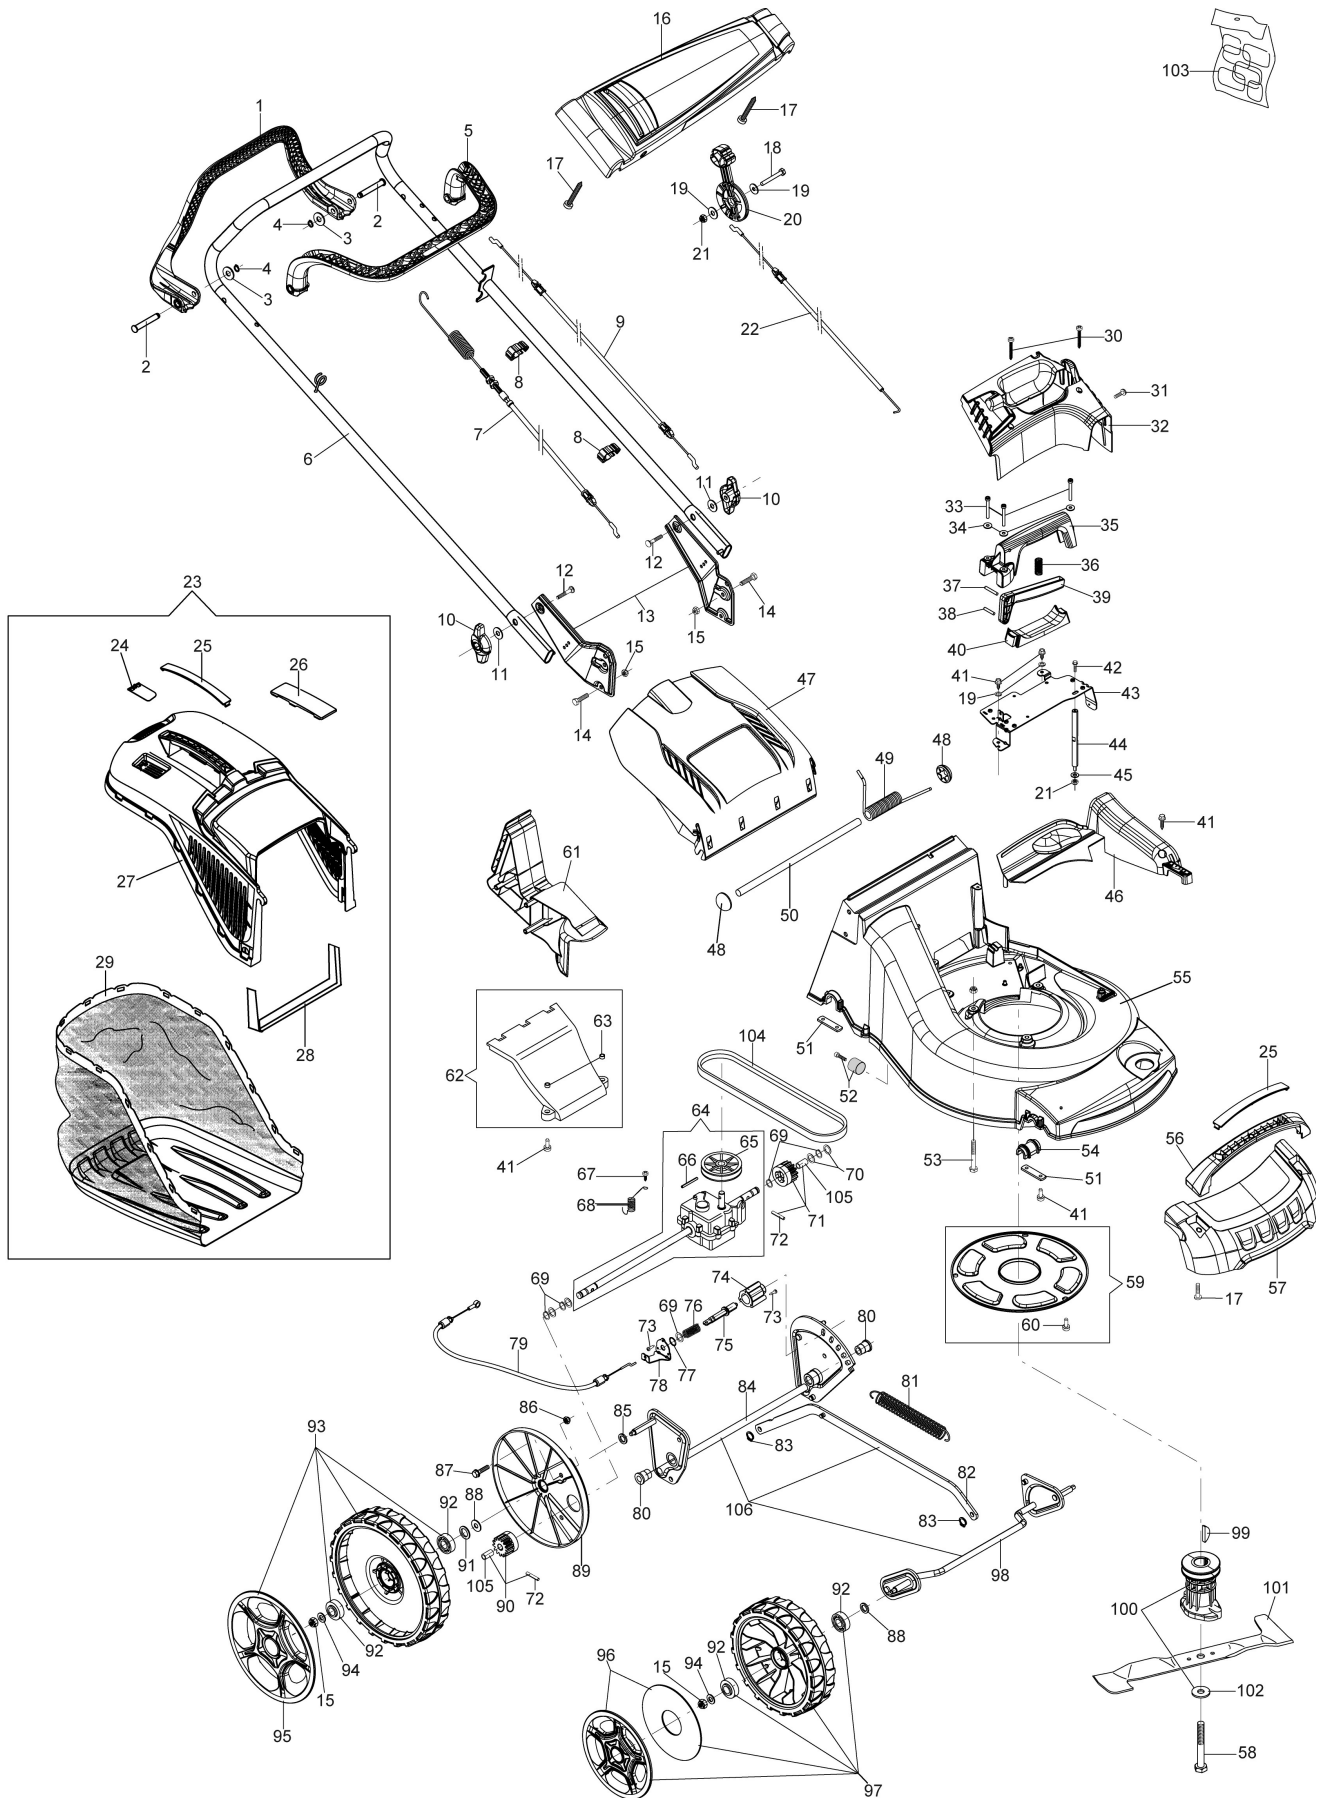

Illustration Illustrated part list

Ref.Nu	Qty	Part number	Description	Validity from	Validity till	Notes	Bulletin
1	1	66060398BR	Traction lever				
2	2	66060381BR	Pin				
3	2	3064037	Washer				
4	2	3024006	Snap ring				
5	1	66060316AR	Brake lever				
6	1	66060502R	Handlebar				
7	1	66060508R	Traction cable				
8	2	66060231	Band				
9	1	66060506R	Engine break cable				
10	2	66060395R	Knob				
11	2	3916008R	Washer				
12	2	3910015R	Screw				
13	1	66060394	Support set				
14	4	3906066R	Screw				
15	8	3914010R	Nut				
16	1	66070134R	Dashboard				
17	4	3960072	Screw				
18	1	3910019	Screw				
19	4	3918009R	Washer				
20	1	66070341R	Throttle lever				
21	2	3914006R	Nut				
22	1	66060518R	Throttle cable				
23	1	66060527	Grassbag kit				
24	1	66070521R	Shutter				
25	2	66070523R	Cover				
26	1	66070466R	Lock				
27	1	66062112R	Frame				
28	1	66060256R	Support				
29	1	66060479R	Grassbag				
30	2	3979018R	Screw				
31	1	3960137R	Screw				
32	1	66060490R	Cover				
33	3	3933063R	Screw				
34	3	3918005R	Washer				
35	1	66070533R	Handle				
36	1	66070550R	Spring				
37	1	3022035R	Plug				
38	1	3022033R	Plug				
39	1	66070534R	Lever				
40	1	66070539R	Lock				
41	14	3960031R	Screw				
42	1	301000042R	Screw				
43	1	66060467R	Support				
44	1	66060440R	Pin				
45	1	3916006R	Washer				
46	1	66060468R	Cover				