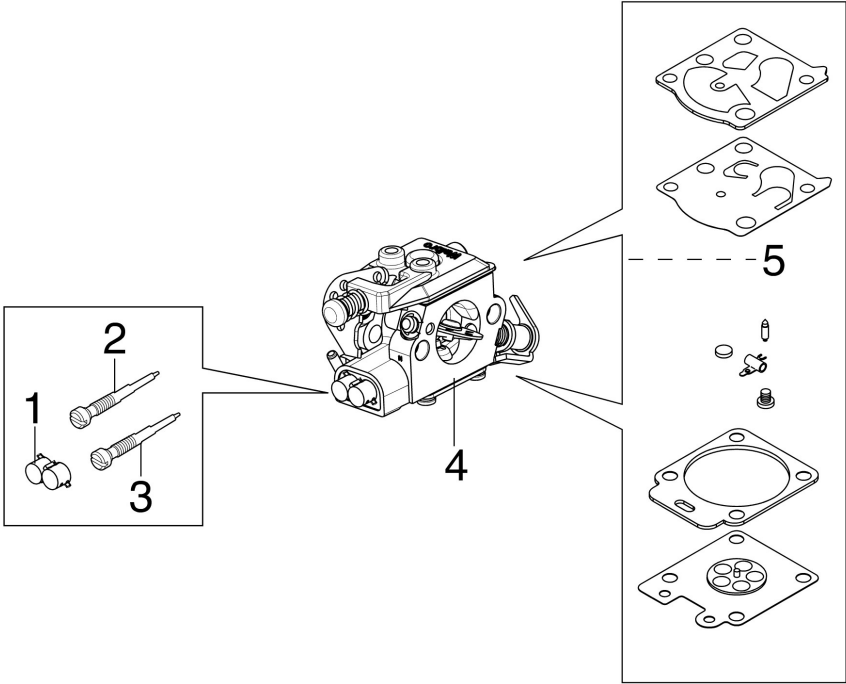

Illustration Tank and handle

Illustration Tank and handle

Ref.Nu	Qty	Part number	Description	Validity from	Validity till	Notes	Bulletin
1	1	50052005R	Tank cap				
2	1	3049047R	O-ring				
3	1	2318817R	Air purge				
4	1	50170121R	Sheath				
5	1	50170322R	Tube				
6	1	50170321R	Tube				
7	1	50010061R	AV-mount				
8	1	50180196	Throttle kit				
9	1	097000028R	Spring				
10	1	50050046AR	Lever				
11	1	50180109R	Cover				
12	1	3073015R	Tube				
13	1	094500577AR	Breather valve				
14	1	094500575R	Spring				
15	1	50050071R	Breather valve				
16	1	50180092R	Complete tank				
17	1	094600450R	Fuel filter				
18	1	61110162BR	Bushing				
19	3	50170034R	Support				
20	2	3960115R	Screw				
21	3	50050047AR	Spring				
22	5	3960099R	Screw				
23	1	3993070R	Screw				
24	1	50180108R	Handle				

Illustration Clutch and brake

Ref.Nu	Qty	Part number	Description	Validity from	Validity till	Notes	Bulletin
1	1	50180114R	Hand guard				
2	1	50010088AR	Spring				
3	1	50162017A	Chain tensioner kit				
4	1	50170044R	Cover				
5	2	3960070R	Screw				
6	1	097000146	Lever				
7	1	50050039R	Brake band				
8	1	50050125R	Plate				
9	1	095000219AR	Spring				
10	1	3026003R	Ring				
11	1	50050064R	Pin				
12	1	097000106R	Plug				
13	1	50050066	Plug				
14	2	3980021R	Nut				
15	2	50180147R	Clamp				
16	1	50180066R	Chain cover assy				
17	1	004400285	Washer				
18	1	50060008R	Worm gear .325			Per modelli GS 41 - 411 -	
18	1	50050025R	Worm gear 3/8			45 - 451; For model GS 41 -	
19	1	50060033A	Chain sprocket .325			Per modelli GS 37 - 371 -	
19	1	50050136A	Chain sprocket 3/8			41 - 411; For model GS 37 -	
20	1	50030372	Roller cage			Per modelli GS 41 - 411 -	
21	1	004000352R	Washer			45 - 451; For model GS 41 -	
22	1	094000129AR	Clutch			Per modelli GS 37 - 371 -	
23	1	094500029AR	Spring			41 - 411; For model GS 37 -	