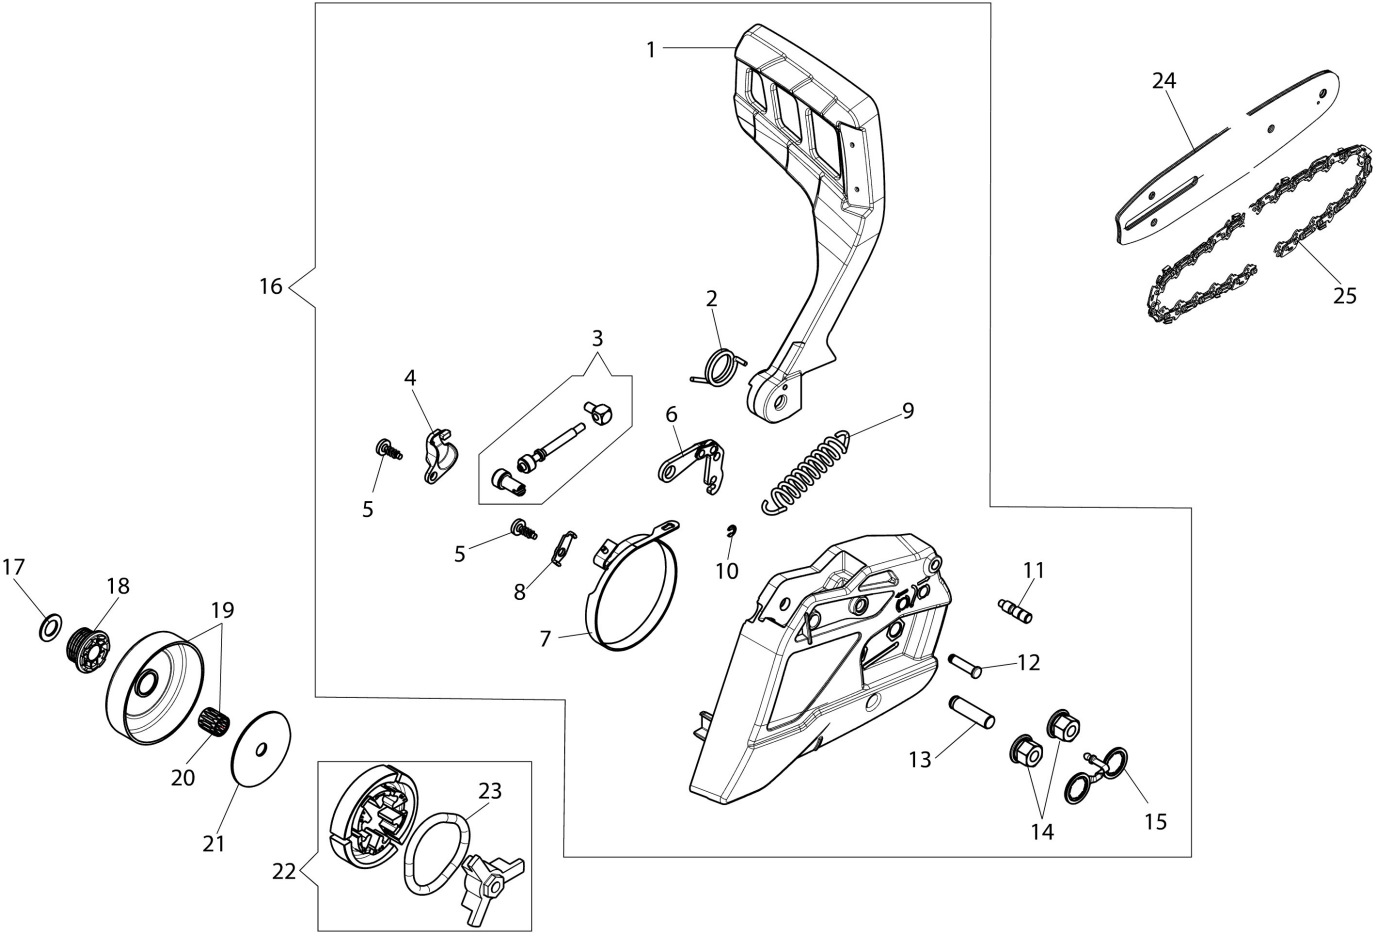

Illustration Engine

Ref.Nu	Qty	Part number	Description	Validity from	Validity till	Notes	Bulletin
1	1	3055101	Spark plug				
2	1	094600103	Band				
3	1	50170010R	Manifold				
4	1	50170032R	Plate				
5	3	3960115R	Screw				
6	1	50180195R	Engine cover				
7	1	50070126R	Spacer				
8	2	074000405R	Piston ring				
9	2	004900061R	Ring				
10	1	50110047R	Piston pin				
11	1	50170357	Piston assy				
12	1	50170346A	Complete cylinder				
13	1	50272004R	Seal ring				
14	1	50110044R	Bearing				
15	2	094000006R	Bearing				
16	1	50180202	Labels kit				
17	1	50050016CR	Cover				
18	4	3801051R	Screw				
19	1	3050024AR	Seal ring				
20	1	50170324R	Crankshaft				
21	1	50230158R	Gasket				
22	1	50180194	Muffler				
23	3	3860117R	Screw				
24	1	50180143R	Guard				

Illustration Tank and handle

Illustration Tank and handle

Ref.Nu	Qty	Part number	Description	Validity from	Validity till	Notes	Bulletin
1	1	50052005R	Tank cap				
2	1	3049047R	O-ring				
3	1	2318817R	Air purge				
4	1	50170121R	Sheath				
5	1	50170322R	Tube				
6	1	50170321R	Tube				
7	1	50010061R	AV-mount				
8	1	50180196	Throttle kit				
9	1	097000028R	Spring				
10	1	50050046AR	Lever				
11	1	50180109R	Cover				
12	1	3073015R	Tube				
13	1	094500577AR	Breather valve				
14	1	094500575R	Spring				
15	1	50050071R	Breather valve				
16	1	50180092R	Complete tank				
17	1	094600450R	Fuel filter				
18	1	61110162BR	Bushing				
19	3	50170034R	Support				
20	2	3960115R	Screw				
21	3	50050047AR	Spring				
22	5	3960099R	Screw				
23	1	3993070R	Screw				
24	1	50180108R	Handle				