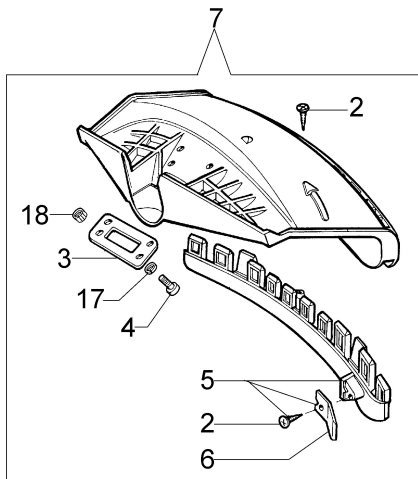

изображение Accessories

Ref.Nu	Qty	Part number	Description	Validity from	Validity till	Notes	Bulletin
1		-	Not available for this product			Sostituita da testina completa codice 63019021 (inserto maschio), 63019019 (inserto)	
2	2	3960040R	Screw				
3	1	61240161R	Plate				
4	4	3801011R	Screw			complet head p/n 63019021 (male insert) 63019019	
5	1	61330252	Skirt w/blade				
6	1	4174275R	Blade				
7	1	61030197	Guard kit				
8	2	4199005AR	Bushing				BT2-019-06/07
9	1	4199008B	Insert (male)				BT2-019-06/07
10	1	4199004	Spring				BT2-019-06/07
11	1	4199041R	Nylon spool Ø2,4				
12	1	4199035BR	Cover				
13	1	4095673BR	3-tooth blade				
14	1	61052031R	Tool kit				
15	1	4160463AR	Single harness				
16	1	61032045	Labels kit				
17	1	3819006R	Washer				BT2-019-06/07
18	4	3914003R	Nut				
19		-	Not available for this product			Sostituita da testina completa codice 63019021 (inserto maschio), 63019019 (inserto)	
20	1	61110076	Insert (female)				
21	1	4199026A	Cover				
22	1	4199046	Cover			complet head p/n 63019021 (male insert) 63019019	
23	1	61459100	Complete nylon head Ø 2,4			Inserto maschio; Male insert	BT2-019-06/07
23	1	61459100	Complete nylon head Ø 2,4			Inserto femmina; Female insert	
24	1	4199052	Nylon spool				BT2-019-06/07