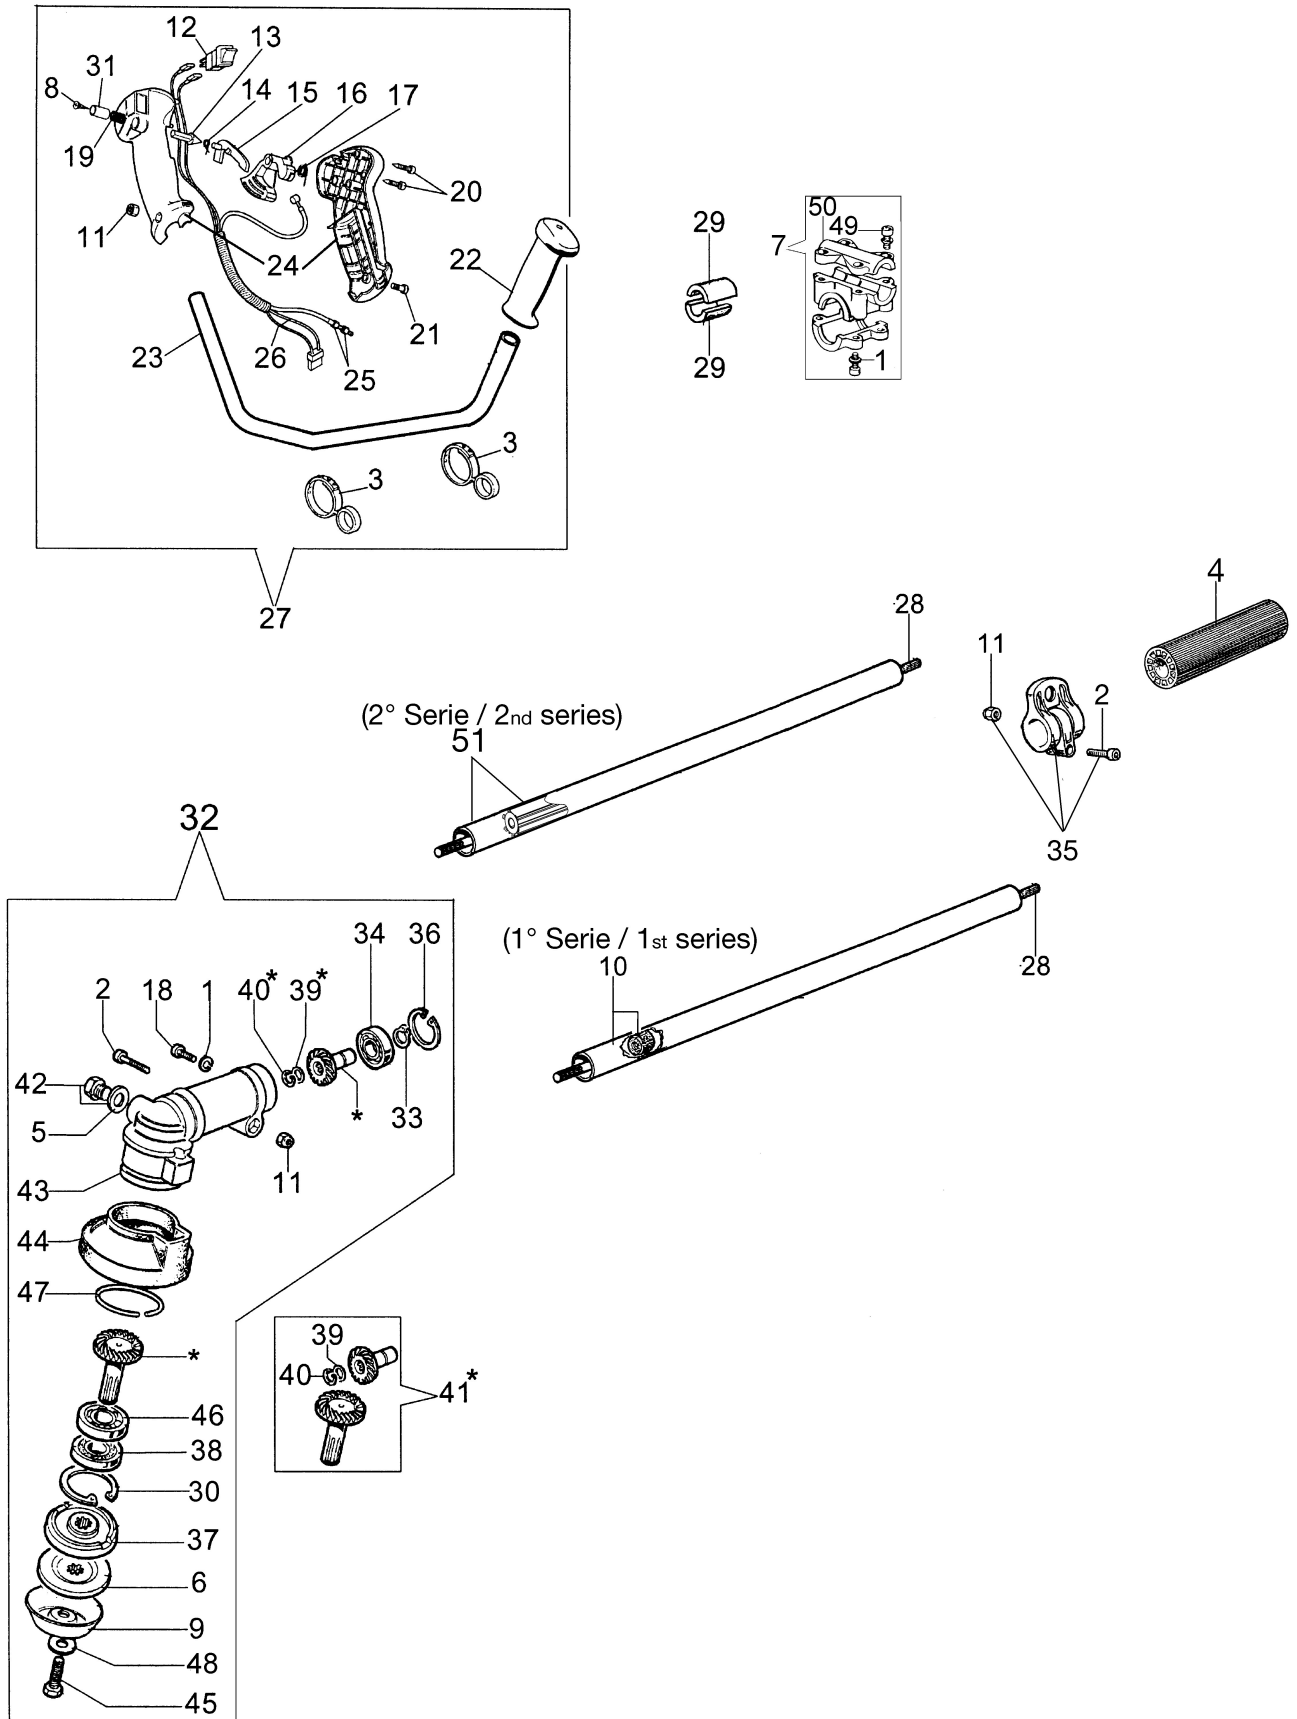

изображение Transmission

Ref.Nu	Qty	Part number	Description	Validity from	Validity till	Notes	Bulletin
1	2	3819006R	Washer				
2	1	3801015R	Screw				
3	1	61170132R	Grommet				
4	1	4160262R	Knob				
5	1	4179141R	Washer				
6	1	4160005R	Flange				
7	1	074000183AR	Clamp	06/2011			BT3-109-04/11
8	1	3960021	Screw				
9	1	4100456R	Guard				
10	1	4160011R	Tube Ø26	SN 9026439043	SN 9022521605		BT3-123-07/13,
11	3	3914003R	Nut				
12	1	2317021R	Switch				
13	1	4138358R	Button				
14	1	4138360R	Spring				
15	1	4174246AR	Lever				
16	1	4174245CR	Throttle lever				
17	1	4138361R	Spring				
18	1	3801008R	Screw				
19	1	4100098BR	Spring				
20	2	3960029	Screw				
21	2	3801016R	Screw				
22	1	61040140R	Knob				
23	1	4174187ER	Handlebar				
24	1	61040131R	Handle				
25	1	4161439AR	Throttle cable				
26	1	4161440AR	Cable				
27	1	4161477AR	Handlebar				
28	1	62030042R	Drive shaft				
29	2	072700082R	AV-mount				
30	1	3025021R	Ring				
31	1	4138359R	Button				
32	1	4160012AR	Bevel gear Ø26				
33	1	3024010R	Snap ring				
34	1	3035005R	Bearing				
35	1	4161619AR	Band				
36	1	3025018R	Ring				
37	1	4160004BR	Flange				
38	1	3035012R	Bearing				
39	1	4138311A	Ring				
40	1	3025009	Ring				
41	1	4160139	Bevel gear set				
42	1	4138428	Cap				
43	1	4160338R	Gear case				
44	1	4162177AR	Guard				
45	1	3806069R	Screw				
46	1	094000006R	Bearing