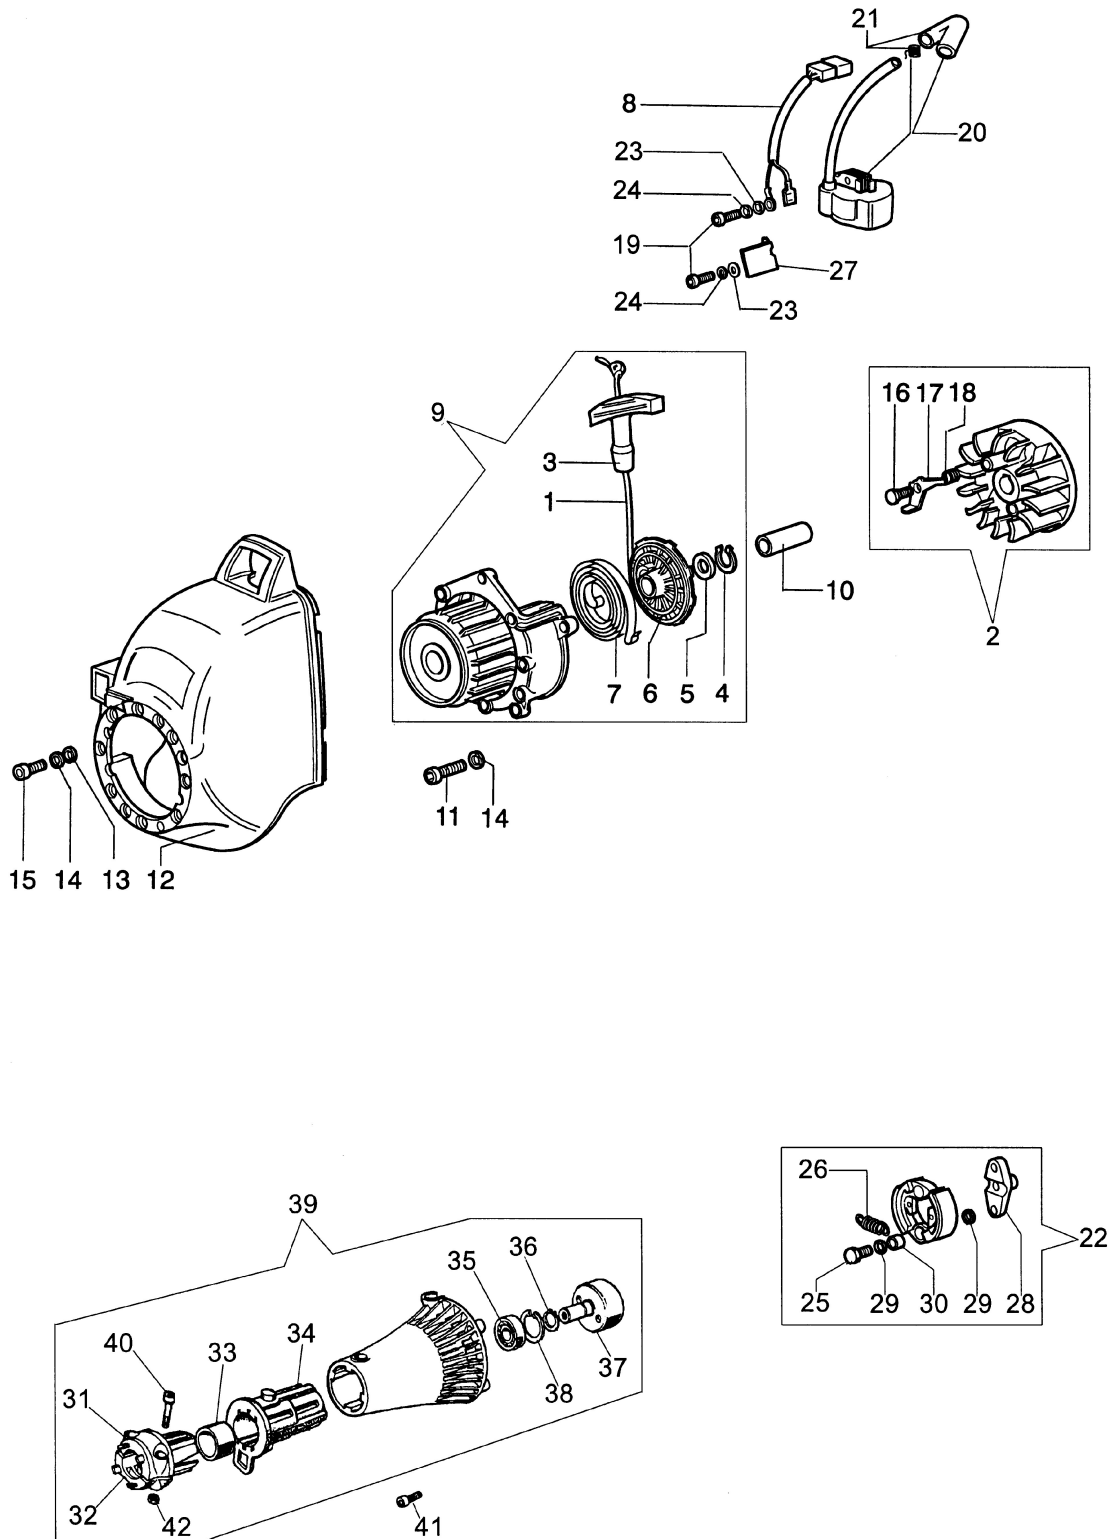

Illustrated parts list (Head "Load and Go" Ø130)

изображение Engine

Ref.Nu	Qty	Part number	Description	Validity from	Validity till	Notes	Bulletin
1	1	3960067AR	Screw				
2	1	4161570R	Short block				
3	1	4098683R	Washer				
4	1	61030182R	Plug				
5	4	3819006R	Washer				
6	4	3801015R	Screw				
7	1	61010001R	Cover				
8	2	3916005R	Washer				
9	1	61010005	Muffler cover				
10	2	3806028	Screw				
11	1	4095211R	Plate				
12	1	61010011	Gasket				
13	1	072700048R	Piston ring Ø34				
14	2	3801010R	Screw				
15	2	4160025R	Ring				
16	1	4161030CR	Piston assy Ø34				
17	1	3055101R	Spark plug				
18	1	4098232R	Key				
19	1	3064005AR	Washer				
20	1	3024010R	Snap ring				
21	1	3037026R	Thrust bearing				
22	1	4161599R	Connecting rod				
23	1	61030174R	Crankshaft				
24	1	61010012R	Muffler				
25	1	3034003R	Bearing				
26	2	3025019	Ring				
27	1	3035023R	Bearing				
28	1	4160124R	Washer				
29	1	3050030R	Seal ring				