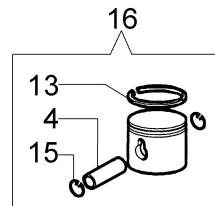

изображение Engine

Ref.Nu	Qty	Part number	Description	Validity from	Validity till	Notes	Bulletin
1	1	3960067AR	Screw				
2	1	4161570R	Short block				
3	1	4098683R	Washer				
4	1	61030182R	Plug				
5	4	3819006R	Washer				
6	4	3801015R	Screw				
7	1	61010001R	Cover				
8	2	3916005R	Washer				
9	1	61010005	Muffler cover				
10	2	3806028	Screw				
11	1	4095211R	Plate				
12	1	61010011	Gasket				
13	1	072700048R	Piston ring Ø34				
14	2	3801010R	Screw				
15	2	4160025R	Ring				
16	1	4161030CR	Piston assy Ø34				
17	1	3055101R	Spark plug				
18	1	4098232R	Key				
19	1	3064005AR	Washer				
20	1	3024010R	Snap ring				
21	1	3037026R	Thrust bearing				
22	1	4161599R	Connecting rod				
23	1	61030174R	Crankshaft				
24	1	61010012R	Muffler				
25	1	3034003R	Bearing				
26	2	3025019	Ring				
27	1	3035023R	Bearing				
28	1	4160124R	Washer				
29	1	3050030R	Seal ring