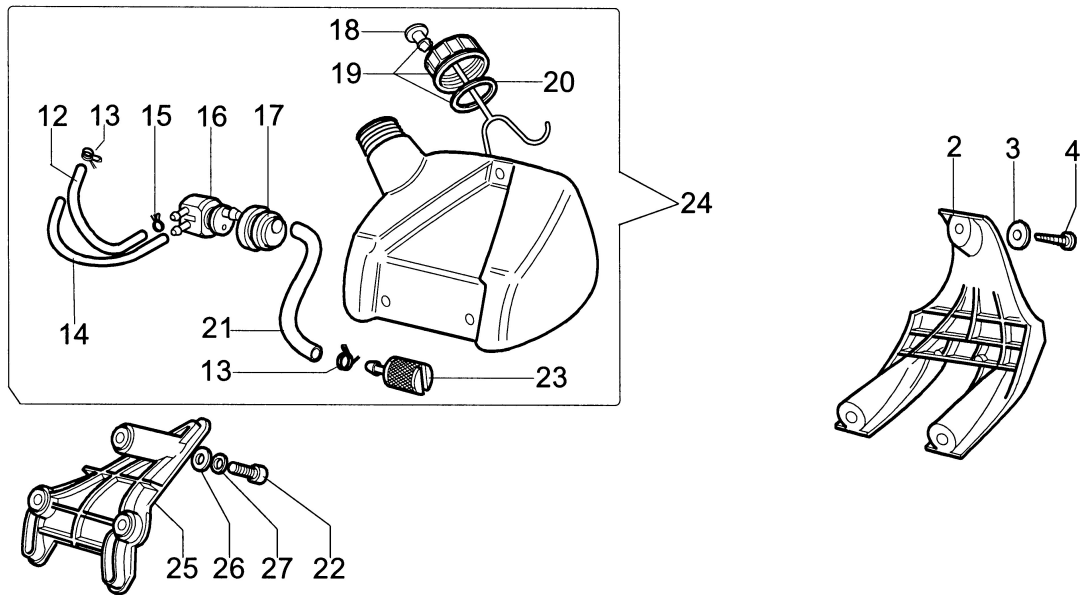

изображение Tank and air filter

Ref.Nu	Qty	Part number	Description	Validity from	Validity till	Notes	Bulletin
1	1	61162017A	Air filter kit				BT3-073-03/07
2	1	61010004	Stand				
3	3	3918010R	Washer				
4	3	3960115R	Screw				
5	1	61160014AR	Air filter				BT3-073-03/07
6	1	4161438R	Gasket				
7	2	3801051R	Screw				
8	1	4162256BR	Insulator				
9	1	61030112BR	Gasket				
10	2	3801012R	Screw				
11	2	3833073R	Washer				
12	1	4162297R	Tube				
13	1	4098377R	Band				
14	1	4162316R	Tube				
15	1	3059002	Band				
16	1	4162270AR	Fittings				
17	1	4162268R	Bushing				
18	1	4098658AR	Breather valve				
19	1	4151258R	Complete cap				
20	1	4100308AR	Gasket				
21	1	3073019AR	Tube				
22	3	3801010R	Screw				
23	1	094600450R	Fuel filter				
24	1	61032026AR	Complete tank				
25	1	61010002	Support				
26	3	3918005R	Washer				
27	3	3819006R	Washer				
28	1	2318394R	Carburetor		SN 9022521829		BT3-123-07/13
29	1	3049040R	O-ring		SN 9022521829		BT3-123-07/13
30	1	61150025R	Bracket		SN 9022521829		BT3-123-07/13
31	1	61010030B	Carburetor kit		SN 9022521829		BT3-123-07/13
32	1	2318394R	Carburetor	SN 9022521830			BT3-123-07/13
33	1	2318395R	Gasket set	SN 9022521830			BT3-123-07/13