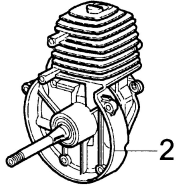

Illustrated parts list (Head "Load and Go" Ø130)

изображение Engine

Ref.Nu	Qty	Part number	Description	Validity from	Validity till	Notes	Bulletin
1	1	3960067AR	Screw				
2	1	4161570R	Short block				
3	1	4098683R	Washer				
4	1	61030182R	Plug				
5	4	3819006R	Washer				
6	4	3801015R	Screw				
7	1	61010001R	Cover				
8	2	3916005R	Washer				
9	1	61010005	Muffler cover				
10	2	3806028	Screw				
11	1	4095211R	Plate				
12	1	61010011	Gasket				
13	1	072700048R	Piston ring Ø34				
14	2	3801010R	Screw				
15	2	4160025R	Ring				
16	1	4161030CR	Piston assy Ø34				
17	1	3055101R	Spark plug				
18	1	4098232R	Key				
19	1	3064005AR	Washer				
20	1	3024010R	Snap ring				
21	1	3037026R	Thrust bearing				
22	1	4161599R	Connecting rod				
23	1	61030174R	Crankshaft				
24	1	61010012R	Muffler				
25	1	3034003R	Bearing				
26	2	3025019	Ring				
27	1	3035023R	Bearing				
28	1	4160124R	Washer				
29	1	3050030R	Seal ring				