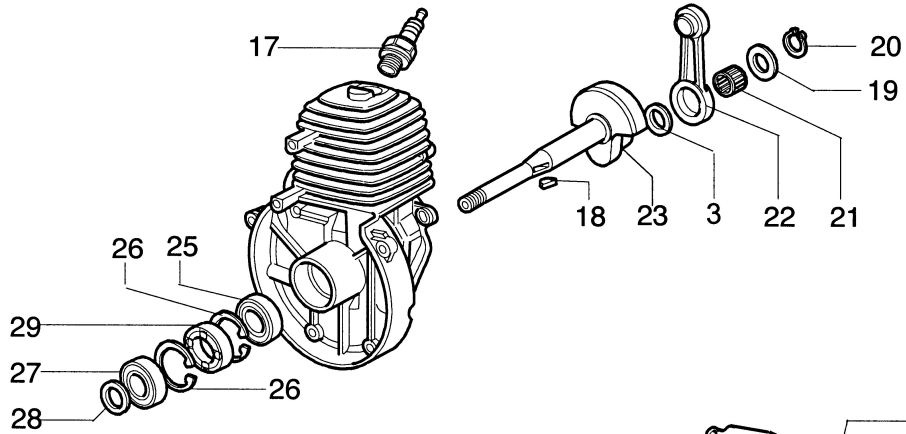

Illustrated parts list (Head "Load and Go" Ø130)

изображение Engine

Ref.Nu	Qty	Part number	Description	Validity from	Validity till	Notes	Bulletin
1	1	3960067AR	Screw				
2	1	4161570R	Short block				
3	1	4098683R	Washer				
4	1	61030182R	Plug				
5	4	3819006R	Washer				
6	4	3801015R	Screw				
7	1	61010001R	Cover				
8	2	3916005R	Washer				
9	1	61010005	Muffler cover				
10	2	3806028	Screw				
11	1	4095211R	Plate				
12	1	61010011	Gasket				
13	1	072700048R	Piston ring Ø34				
14	2	3801010R	Screw				
15	2	4160025R	Ring				
16	1	4161030CR	Piston assy Ø34				
17	1	3055101R	Spark plug				
18	1	4098232R	Key				
19	1	3064005AR	Washer				
20	1	3024010R	Snap ring				
21	1	3037026R	Thrust bearing				
22	1	4161599R	Connecting rod				
23	1	61030174R	Crankshaft				
24	1	61010012R	Muffler				
25	1	3034003R	Bearing				
26	2	3025019	Ring				
27	1	3035023R	Bearing				
28	1	4160124R	Washer				
29	1	3050030R	Seal ring				