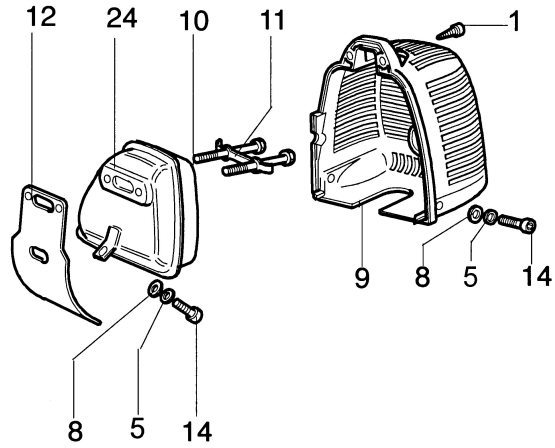

Illustrated parts list (Head "Load and Go" Ø130)

изображение Engine

Ref.Nu	Qty	Part number	Description	Validity from	Validity till	Notes	Bulletin
1	1	3960067AR	Screw				
2	1	4161570R	Short block				
3	1	4098683R	Washer				
4	1	61030182R	Plug				
5	4	3819006R	Washer				
6	4	3801015R	Screw				
7	1	61010001R	Cover				
8	2	3916005R	Washer				
9	1	61010005	Muffler cover				
10	2	3806028	Screw				
11	1	4095211R	Plate				
12	1	61010011	Gasket				
13	1	072700048R	Piston ring Ø34				
14	2	3801010R	Screw				
15	2	4160025R	Ring				
16	1	4161030CR	Piston assy Ø34				
17	1	3055101R	Spark plug				
18	1	4098232R	Key				
19	1	3064005AR	Washer				
20	1	3024010R	Snap ring				
21	1	3037026R	Thrust bearing				
22	1	4161599R	Connecting rod				
23	1	61030174R	Crankshaft				
24	1	61010012R	Muffler				
25	1	3034003R	Bearing				
26	2	3025019	Ring				
27	1	3035023R	Bearing				
28	1	4160124R	Washer				
29	1	3050030R	Seal ring				