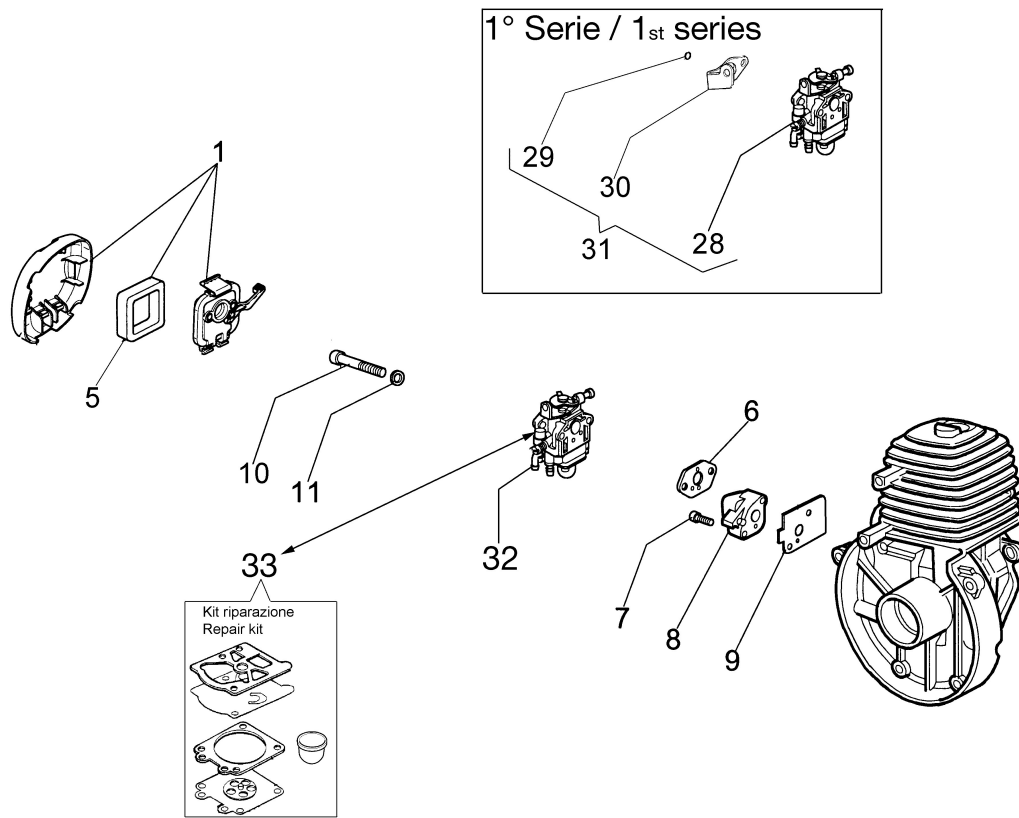

изображение Tank and air filter

Ref.Nu	Qty	Part number	Description	Validity from	Validity till	Notes	Bulletin
1	1	61162017A	Air filter kit				BT3-073-03/07
2	1	61010004	Stand				
3	3	3918010R	Washer				
4	3	3960115R	Screw				
5	1	61160014AR	Air filter				BT3-073-03/07
6	1	4161438R	Gasket				
7	2	3801051R	Screw				
8	1	4162256BR	Insulator				
9	1	61030112BR	Gasket				
10	2	3801012R	Screw				
11	2	3833073R	Washer				
12	1	4162297R	Tube				
13	1	4098377R	Band				
14	1	4162316R	Tube				
15	1	3059002	Band				
16	1	4162270AR	Fittings				
17	1	4162268R	Bushing				
18	1	4098658AR	Breather valve				
19	1	4151258R	Complete cap				
20	1	4100308AR	Gasket				
21	1	3073019AR	Tube				
22	3	3801010R	Screw				
23	1	094600450R	Fuel filter				
24	1	61032026AR	Complete tank				
25	1	61010002	Support				
26	3	3918005R	Washer				
27	3	3819006R	Washer				
28	1	2318394R	Carburetor		SN 9022521829		BT3-123-07/13
29	1	3049040R	O-ring		SN 9022521829		BT3-123-07/13
30	1	61150025R	Bracket		SN 9022521829		BT3-123-07/13
31	1	61010030B	Carburetor kit		SN 9022521829		BT3-123-07/13
32	1	2318394R	Carburetor	SN 9022521830			BT3-123-07/13
33	1	2318395R	Gasket set	SN 9022521830			BT3-123-07/13