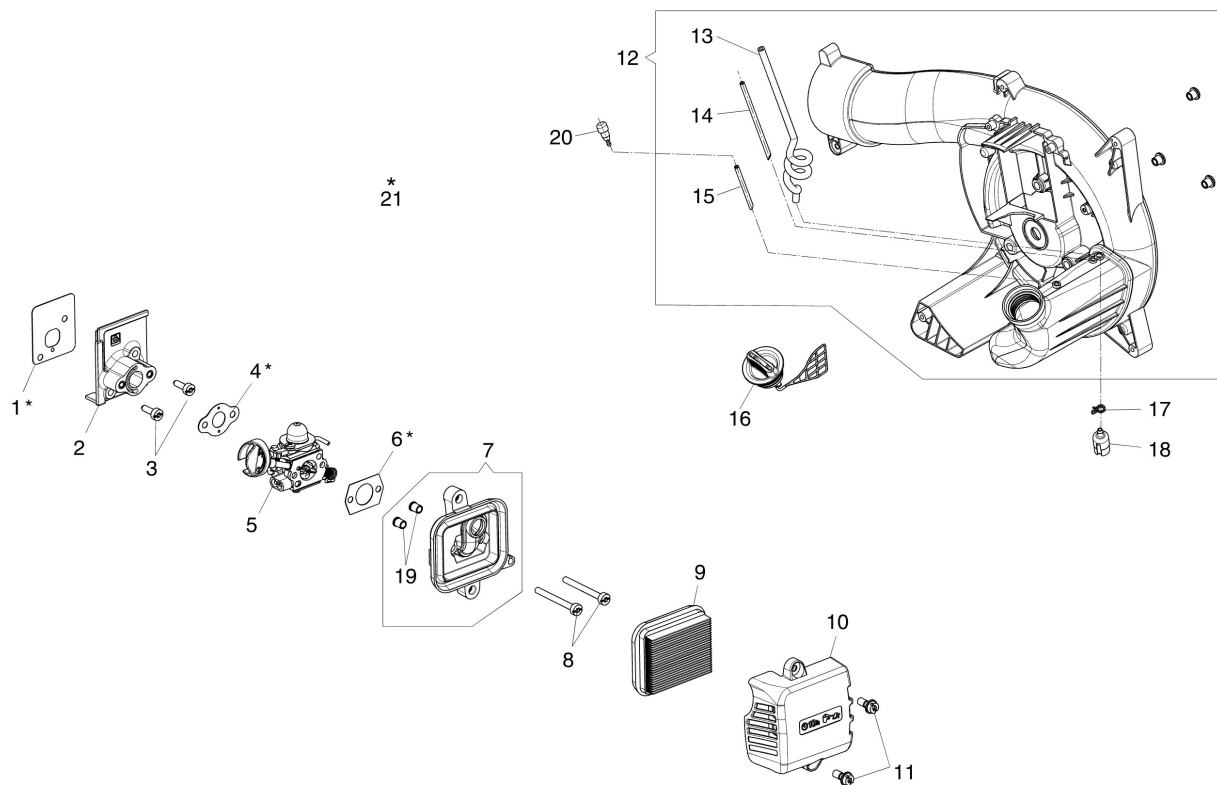

изображение Tank and air filter

Ref.Nu	Qty	Part number	Description	Validity from	Validity till	Notes	Bulletin
1	1	56600161R	Gasket				
2	1	56600088CR	Insulator				
3	2	3891048R	Screw				
4	1	61200021AR	Gasket				
5	1	2318018BR	Carburetor				
6	1	56600057R	Gasket				
7	1	56602001AR	Filter support				
8	2	3891063R	Screw				
9	1	61170016R	Air filter				
10	1	56600018AR	Air filter cover				
11	2	61330040AR	Screw				
12	1	56600027CR	Left cover/tank				
13	1	52060224R	Fuel line				
14	1	52060171R	Tube				
15	1	50270103R	Tube				
16	1	50072009R	Cap				
17	1	4098377R	Band				
18	1	094600450R	Fuel filter				
19	2	56550044R	Bushing				
20	1	61070011AR	Breather valve				
21	1	56600175	Gasket set