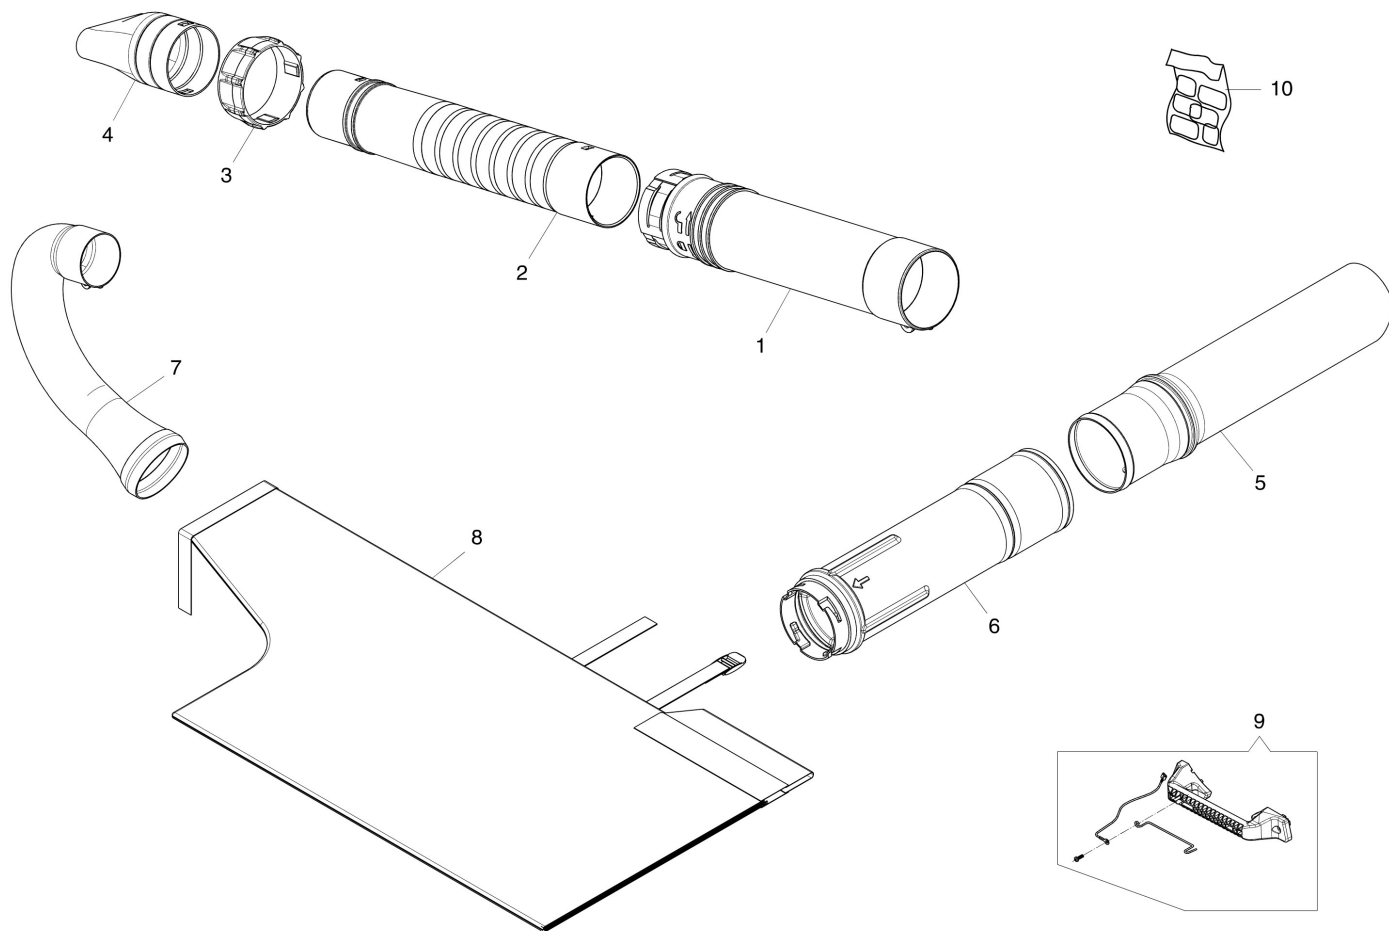

изображение Starter assy

Ref.Nu	Qty	Part number	Description	Validity from	Validity till	Notes	Bulletin
1	1	61370574R	Starter rope				
2	1	093500397R	Starter handle				
3	1	61070036R	Spring				
4	1	56600156R	Starter pulley				
5	1	58090019R	Starter spring				
6	1	58090018R	Sprocket				
7	1	61350342R	Screw				
8	1	56600079DR	Engine cover				
9	3	3891035R	Screw				
10	2	3893016AR	Screw				
11	1	56600015R	Flywheel assy				
12	1	3833080R	Washer				
13	1	3916009R	Washer				
14	1	004000142R	Nut				
15	1	2501018BR	Ignition coil				
16	1	56600111BR	Spark plug cap				
17	2	3891015R	Screw				
18	2	3916004R	Washer				
19	2	61170014A	Spacer				
20	1	56600091R	Cable				
21	1	3916004R	Washer				

изображение Fan assy

Ref.Nu	Qty	Part number	Description	Validity from	Validity till	Notes	Bulletin
1	1	56600106BR	Right cover				
2	6	3893060R	Screw				
3	1	56600153R	Cover				
4	1	56550123R	Pin				
5	1	56550072R	Spring				
6	1	3918010R	Washer				
7	1	3893060R	Screw				
8	1	56550006AR	Fan				
9	1	56550057R	Knife				
10	1	3911009R	Nut				
11	1	56510050R	Washer				
12	1	56600027CR	Left cover/tank				
13	3	3891048R	Screw				
14	1	56600119R	Screw				
15	3	50170034R	Support				
16	3	3960115R	Screw				
17	3	50290183AR	Spring				
18	3	3893001R	Screw				
19	2	3893060R	Screw				
20	1	56600157R	Right cover				
21	1	56600158R	Left cover				
22	1	56550102R	Plate				
23	1	3960167R	Screw				
24	1	3044035R	Faston				
25	1	56600032R	Handle				
26	1	56600034AR	Half grip left				
27	4	3893060R	Screw				
28	1	56600113R	Stop lever				
29	1	56550025R	Stop lever				
30	1	56600118AR	Switch (stop)				
31	1	56600114R	Throttle				
32	1	56600075AR	Throttle cable				
33	1	56600092R	Cable				
34	1	50270172AR	Spring				
35	1	56600060AR	Spring				