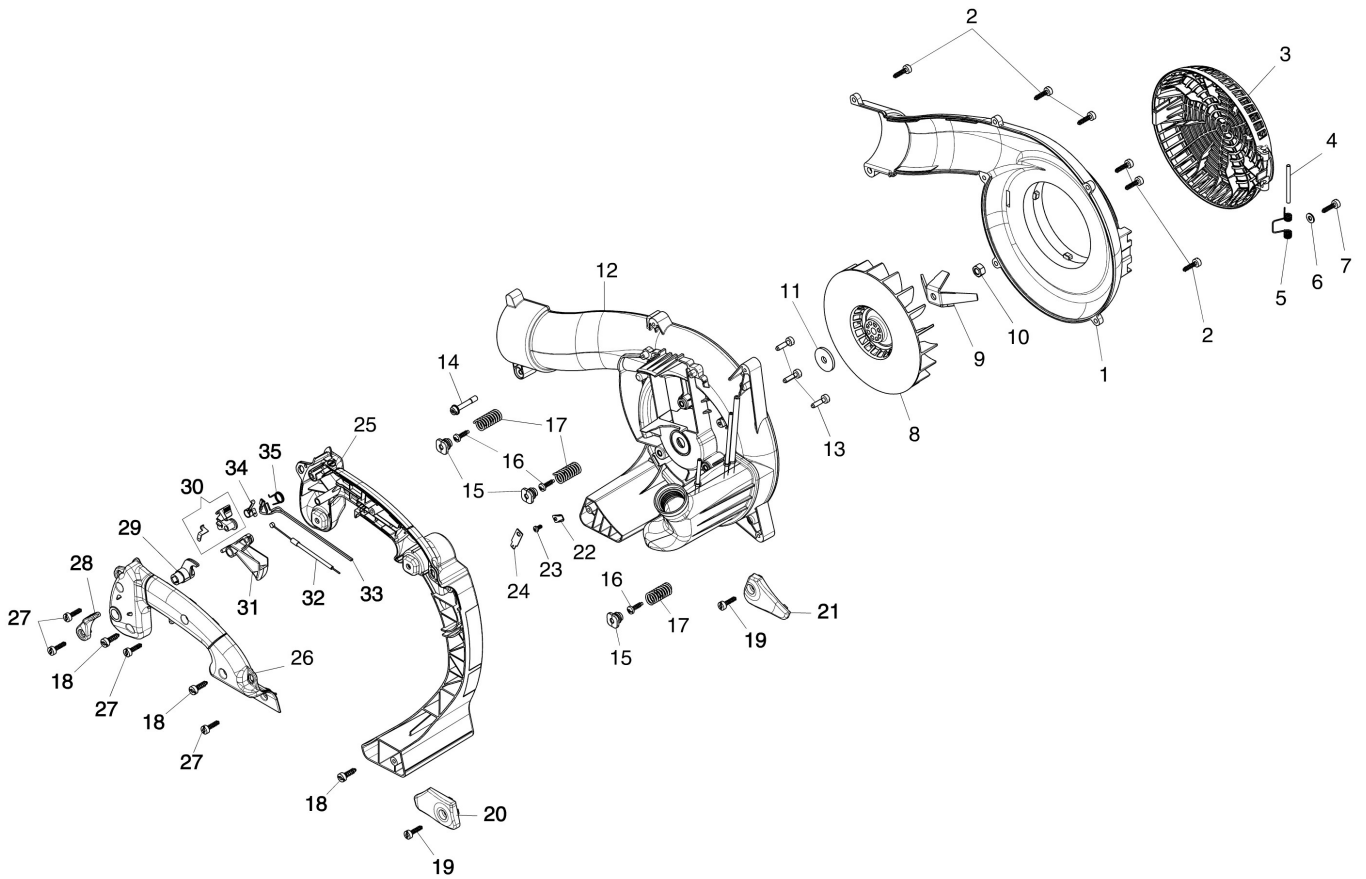

изображение Fan assy

Ref.Nu	Qty	Part number	Description	Validity from	Validity till	Notes	Bulletin
1	1	56600106BR	Right cover				
2	6	3893060R	Screw				
3	1	56600153R	Cover				
4	1	56550123R	Pin				
5	1	56550072R	Spring				
6	1	3918010R	Washer				
7	1	3893060R	Screw				
8	1	56550006AR	Fan				
9	1	56550057R	Knife				
10	1	3911009R	Nut				
11	1	56510050R	Washer				
12	1	56600027CR	Left cover/tank				
13	3	3891048R	Screw				
14	1	56600119R	Screw				
15	3	50170034R	Support				
16	3	3960115R	Screw				
17	3	50290183AR	Spring				
18	3	3893001R	Screw				
19	2	3893060R	Screw				
20	1	56600157R	Right cover				
21	1	56600158R	Left cover				
22	1	56550102R	Plate				
23	1	3960167R	Screw				
24	1	3044035R	Faston				
25	1	56600032R	Handle				
26	1	56600034AR	Half grip left				
27	4	3893060R	Screw				
28	1	56600113R	Stop lever				
29	1	56550025R	Stop lever				
30	1	56600118AR	Switch (stop)				
31	1	56600114R	Throttle				
32	1	56600075AR	Throttle cable				
33	1	56600092R	Cable				
34	1	50270172AR	Spring				
35	1	56600060AR	Spring