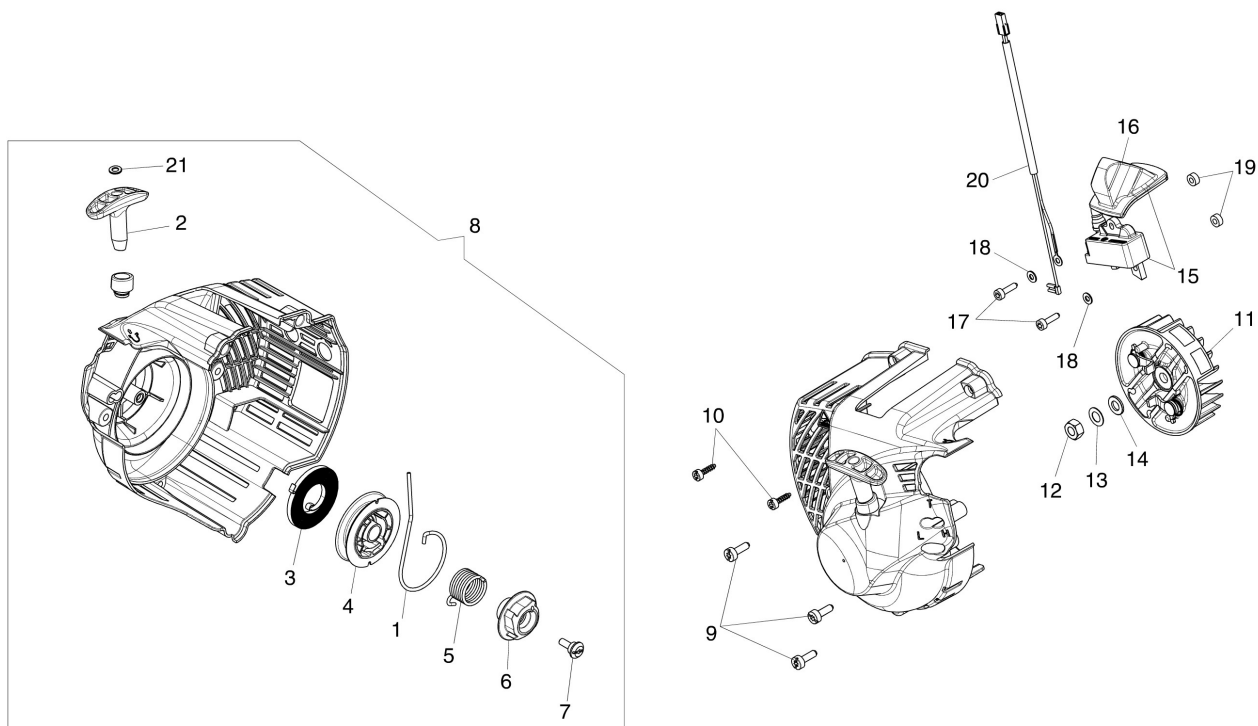

изображение Engine

Ref.Nu	Qty	Part number	Description	Validity from	Validity till	Notes	Bulletin
1	1	56600004R	Piston assy				
2	2	3891035R	Screw				
3	1	56600097AR	Complete muffler				
4	1	56600035AR	Deflector				
5	1	61370634R	Gasket				
6	1	3055120R	Spark plug				
7	4	3891048R	Screw				
8	2	58070166BR	Ring				
9	1	58070019R	Piston pin				
10	1	3037002R	Thrust bearing				
11	2	61290045R	Piston ring				
12	1	56600173	Complete cylinder				
13	1	56600007BR	Motor housing				
14	2	50272004R	Seal ring				
15	2	3034009R	Bearing				
16	1	56600160R	Crankshaft				
17	1	56600174R	Short block				
21	1	56600175	Gasket set				

изображение Fan assy

Ref.Nu	Qty	Part number	Description	Validity from	Validity till	Notes	Bulletin
1	1	56600106BR	Right cover				
2	6	3893060R	Screw				
3	1	56600153R	Cover				
4	1	56550123R	Pin				
5	1	56550072R	Spring				
6	1	3918010R	Washer				
7	1	3893060R	Screw				
8	1	56550006AR	Fan				
9	1	56550057R	Knife				
10	1	3911009R	Nut				
11	1	56510050R	Washer				
12	1	56600027CR	Left cover/tank				
13	3	3891048R	Screw				
14	1	56600119R	Screw				
15	3	50170034R	Support				
16	3	3960115R	Screw				
17	3	50290183AR	Spring				
18	3	3893001R	Screw				
19	2	3893060R	Screw				
20	1	56600157R	Right cover				
21	1	56600158R	Left cover				
22	1	56550102R	Plate				
23	1	3960167R	Screw				
24	1	3044035R	Faston				
25	1	56600032R	Handle				
26	1	56600034AR	Half grip left				
27	4	3893060R	Screw				
28	1	56600113R	Stop lever				
29	1	56550025R	Stop lever				
30	1	56600118AR	Switch (stop)				
31	1	56600114R	Throttle				
32	1	56600075AR	Throttle cable				
33	1	56600092R	Cable				
34	1	50270172AR	Spring				
35	1	56600060AR	Spring				