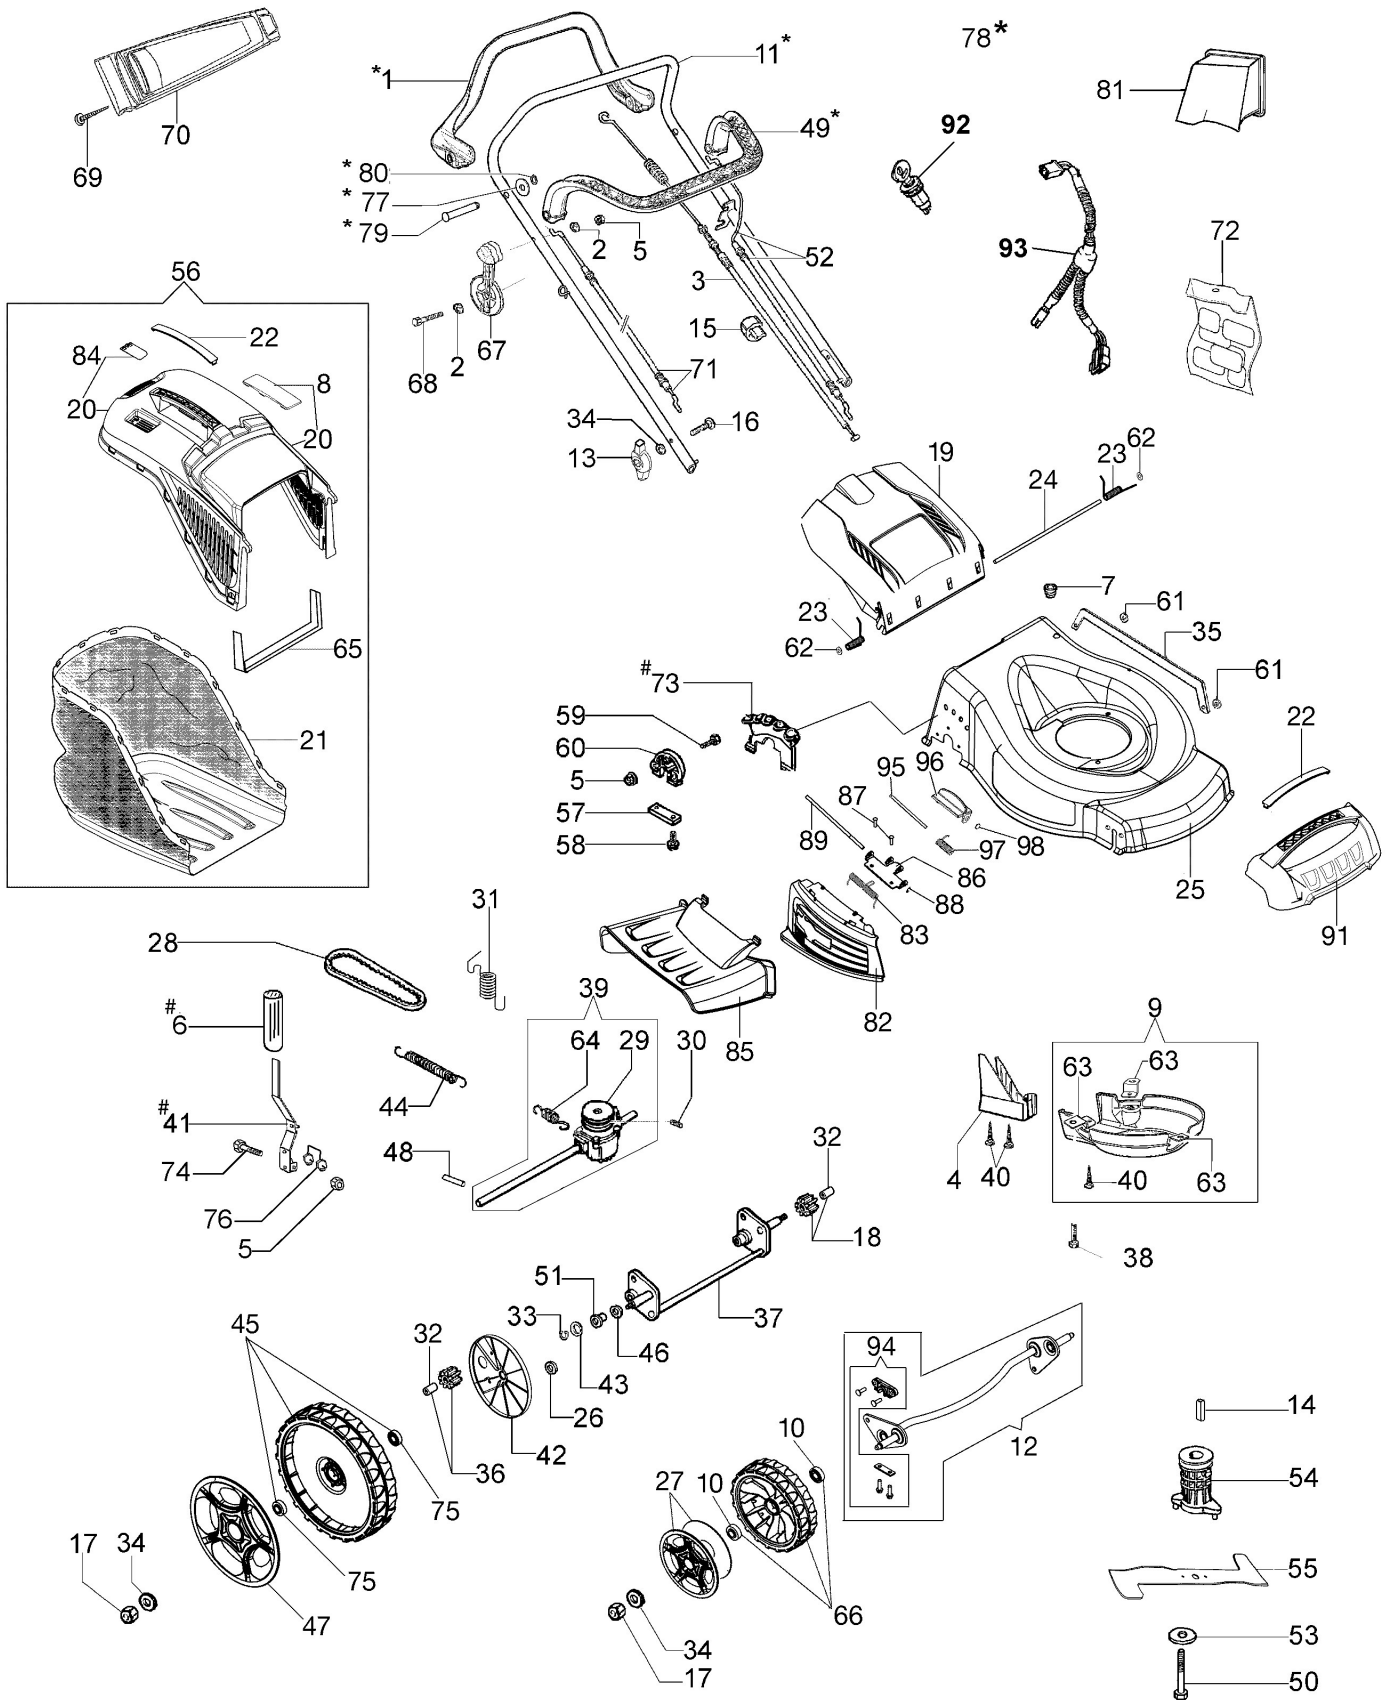

G 53 TBXE ALLROAD PLUS 4 (2018) Lawnmower

Documents

[Complete illustrated parts list](#)

Illustration Complete illustrated parts list

Ref.Nu	Qty	Part number	Description	Validity from	Validity till	Notes	Bulletin
1	1	66060398BR	Traction lever				
2	2	3918009R	Washer				
3	1	66060058CR	Traction cable				
4	1	66070644R	Guard				
5	7	3914006R	Nut				
6	1	66070913R	Knob				
7	1	66030038	Grommet				
8	1	66070466R	Lock				
9	1	66070233	Guard kit				
10	4	3035023R	Bearing				
11	1	66060421BR	Handlebar				
12	1	66070749	Axle kit				
13	2	66070943R	Tightening handle				
14	1	8202126R	Key				
15	2	66060231	Band				
16	2	3910015R	Screw				
17	4	3933032R	Nut				
18	1	66070437R	Left sprocket				
19	1	66070519R	Shutter				
20	1	66072047R	Frame				
21	1	66070875R	Grassbag				
22	2	66070523R	Cover				
23	1	66110609	Kit spring				
24	1	66110026R	Deflector axle				
25	1	66070537AR	Deck				
26	2	3916015R	Washer				
27	2	66070884R	Wheel cover				
28	1	3047027R	Belt				
29	1	66070450R	Pulley				
30	1	3022020R	Plug				
31	1	66070035BR	Spring				
32	2	66070435R	Bushing				
33	4	3024012R	Snap ring				
34	7	3916008R	Washer				
35	1	66070229	Rod				
36	1	66070436R	Right sprocket				
37	1	66070287AR	Rear axle				
38	3	3806076R	Screw				
39	1	66070755	Transmission				
40	5	011200035R	Screw				
41	1	66070286CR	Lever				
42	2	66070756	Wheel cover				
43	1	66030044	Spacer				
44	1	66070036R	Spring				
45	2	66070721R	Complete wheel				
46	2	8202311R	Ring				