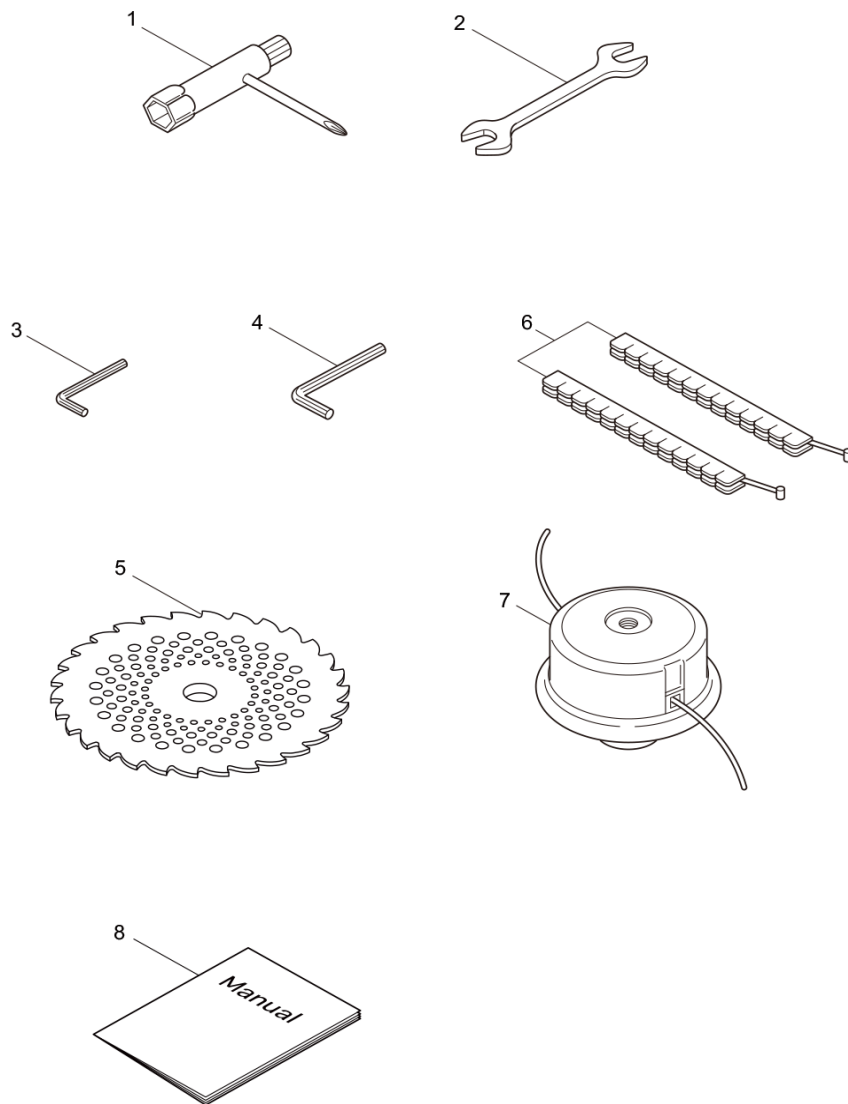

WX50
6. ACCESSORIES

- 15 -

1

Status	Position	Parts Number	Parts Name	Unit Quantity	Set Unit Quantity	Specification	Remarks	Maker code
	1	228008	BOX SPANNER	1		17X19X(+)^トライバ	17x19x(+)	
	2	054756	DOUBLE ENDED SPANNER	1		10X13	10x13	
	3	219432	WRENCH	1		コマノバ 4	4mm