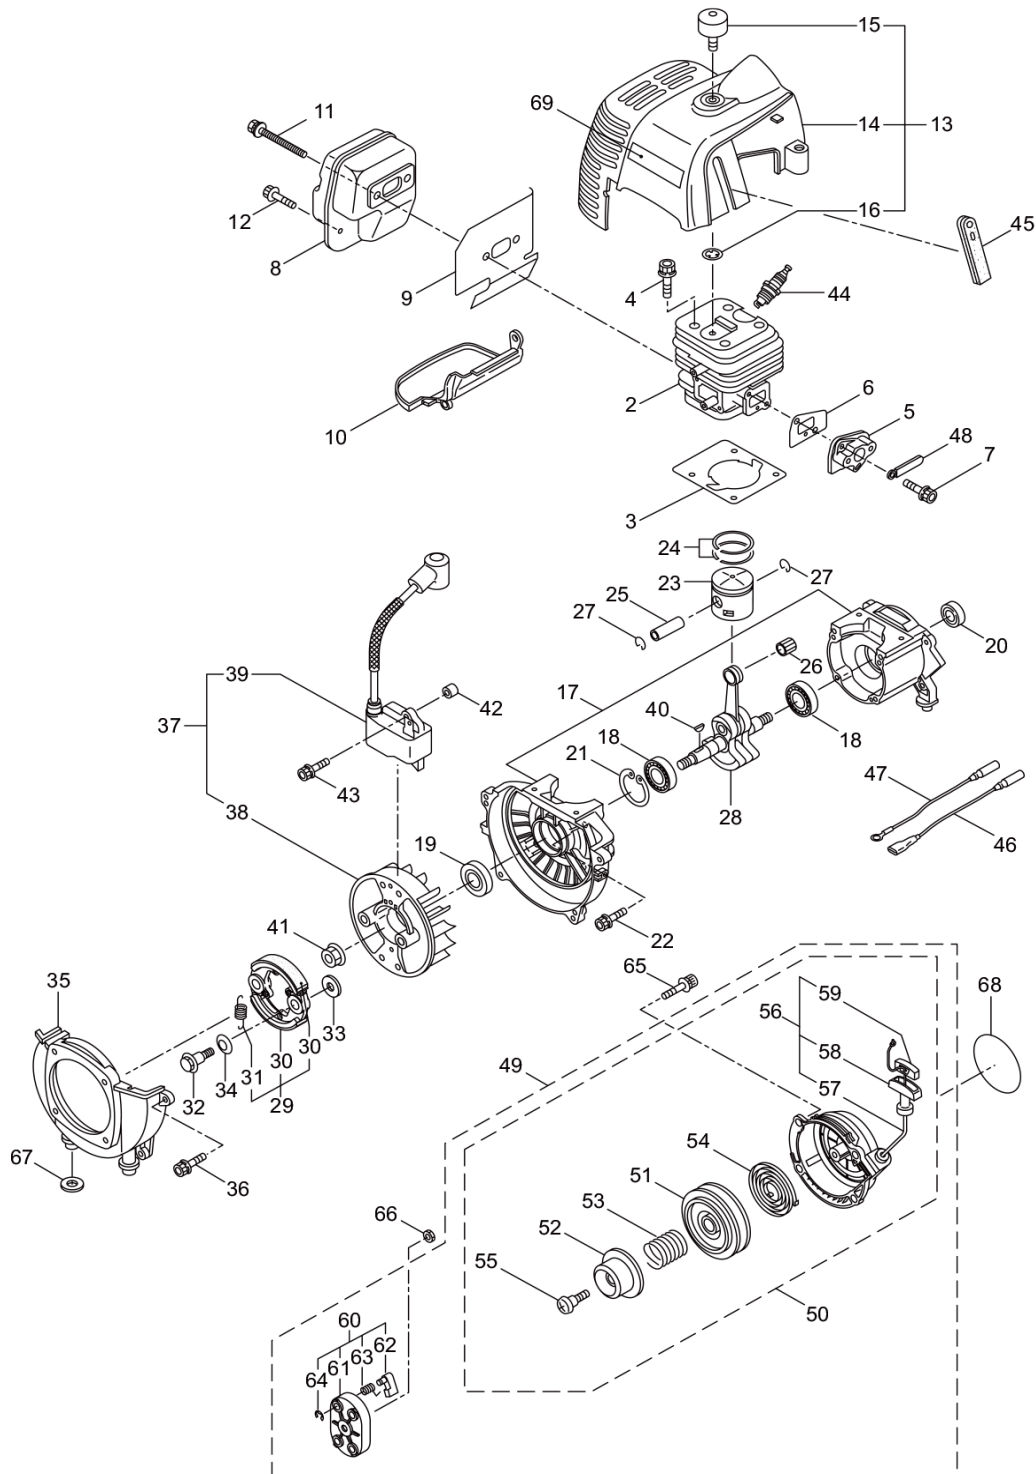

WX50
4. ENGINE

- 9 -

1

Status	Position	Parts Number	Parts Name	Unit Quantity	Set Unit Quantity	Specification	Remarks	Maker code
	1	875625		1			CE500/14	
	2	288125	CYLINDER COMP	1		CE500 ｶﾞｼｯﾄ