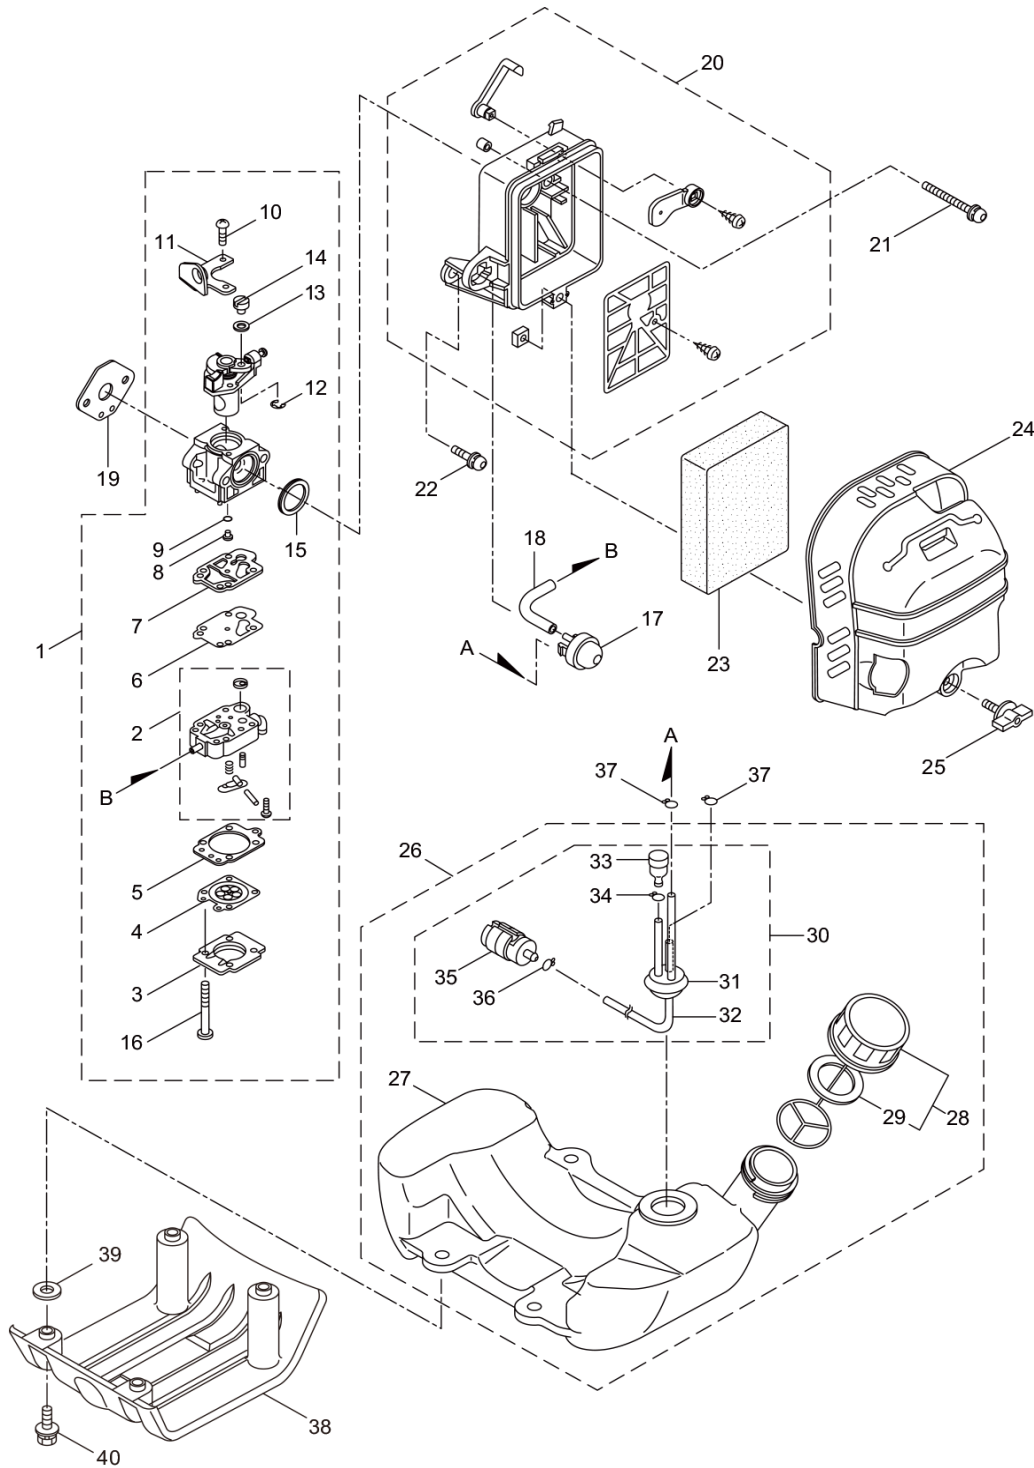

WX50
5. CARBURETOR, FUEL TANK

Status	Position	Parts Number	Parts Name	Unit Quantity	Set Unit Quantity	Specification	Remarks	Maker code
	1	289479	CARBURETOR ASSY	1		WYK	Incl.2-16	
	2	283124	CARBURETOR BODY	1		WB5-7437		
	3	263726	COVER PLATE	1		WB21-158		
	4	283905	DIAPHRAGM METERRING	1		WB95-614