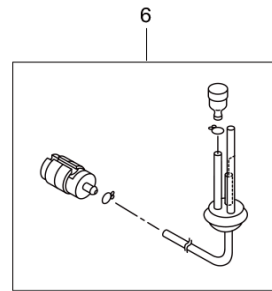

## CONTENTS

1. PARTS KIT .....	1
2. MAIN BODY .....	3
3. GEAR CASE.....	7
4. ENGINE .....	9
5. CARBURETOR, FUEL TANK .....	13
6. ACCESSORIES .....	17

2022. 01.

P/N 525330

WX50  
1. PARTS KIT

- 1 -

1

Status	Position	Parts Number	Parts Name	Unit Quantity	Set Unit Quantity	Specification	Remarks	Maker code
	1	246925	CYLINDER KIT	1	5			
	2	246926	PISTON KIT	1	5			
	3	246912	CLUTCH KIT	1	5			
	4	246927	CARBURETOR KIT	1	5		Incl.5	