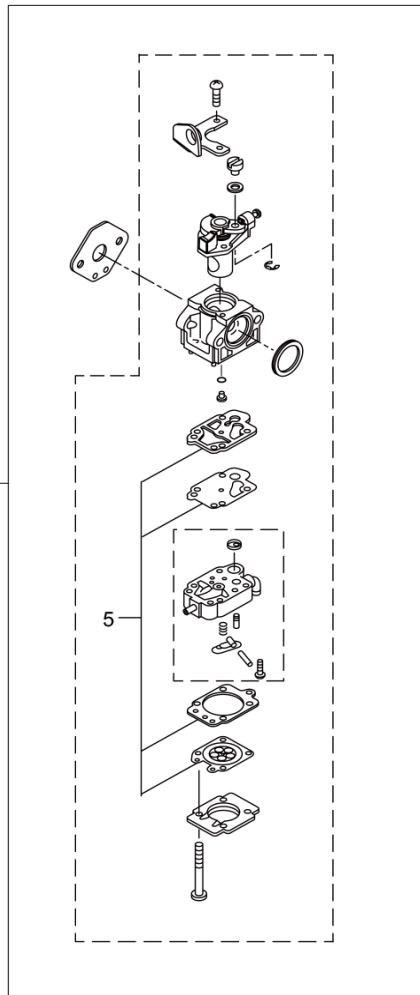

WX50
1. PARTS KIT

- 1 -

1

Status	Position	Parts Number	Parts Name	Unit Quantity	Set Unit Quantity	Specification	Remarks	Maker code
	1	246925	CYLINDER KIT	1	5			
	2	246926	PISTON KIT	1	5			
	3	246912	CLUTCH KIT	1	5			
	4	246927	CARBURETOR KIT	1	5		Incl.5