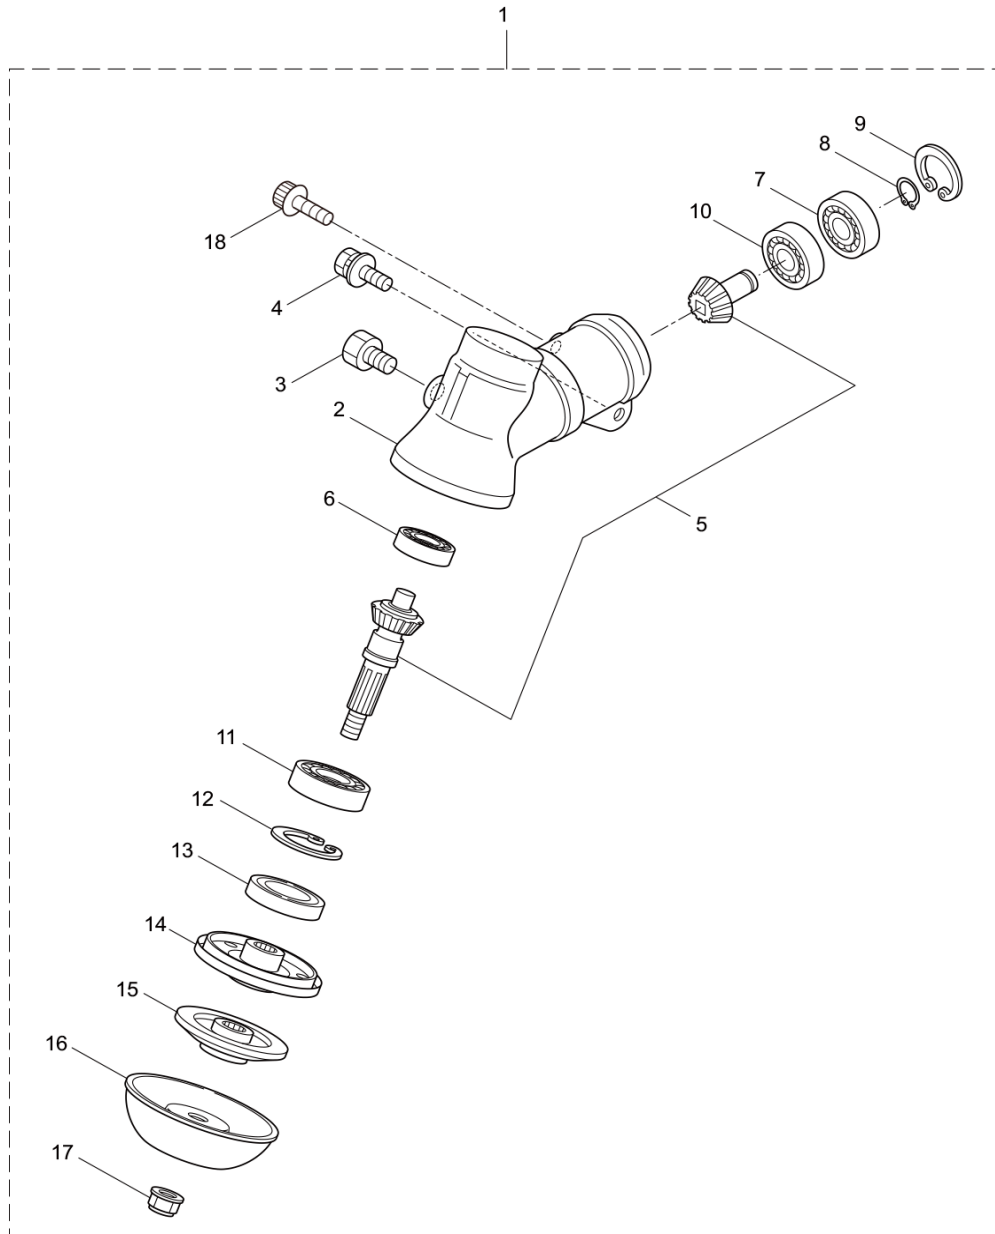

WX50
3. GEAR CASE

- 7 -

1

Status	Position	Parts Number	Parts Name	Unit Quantity	Set Unit Quantity	Specification	Remarks	Maker code
	1	234835	GEAR CASE	1		M10オネジ®/6カクアナツキ	Incl.2-18	
	2	232833	GEAR CASE	1		キヨカカ®タ/28		
	3	234109	BOLT	1	5	M8X8	M8x8