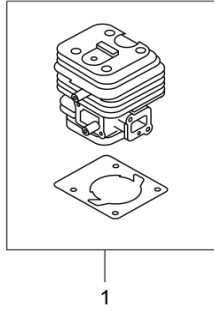

## CONTENTS

1. PARTS KIT .....	1
2. MAIN BODY .....	3
3. GEAR CASE.....	7
4. ENGINE .....	9
5. CARBURETOR, FUEL TANK .....	13
6. ACCESSORIES .....	17

2022. 01.

P/N 525330

WX50  
1. PARTS KIT

- 1 -

1

Status	Position	Parts Number	Parts Name	Unit Quantity	Set Unit Quantity	Specification	Remarks	Maker code
	1	246925	CYLINDER KIT	1	5			
	2	246926	PISTON KIT	1	5			
	3	246912	CLUTCH KIT	1	5			
	4	246927	CARBURETOR KIT	1	5		Incl.5	