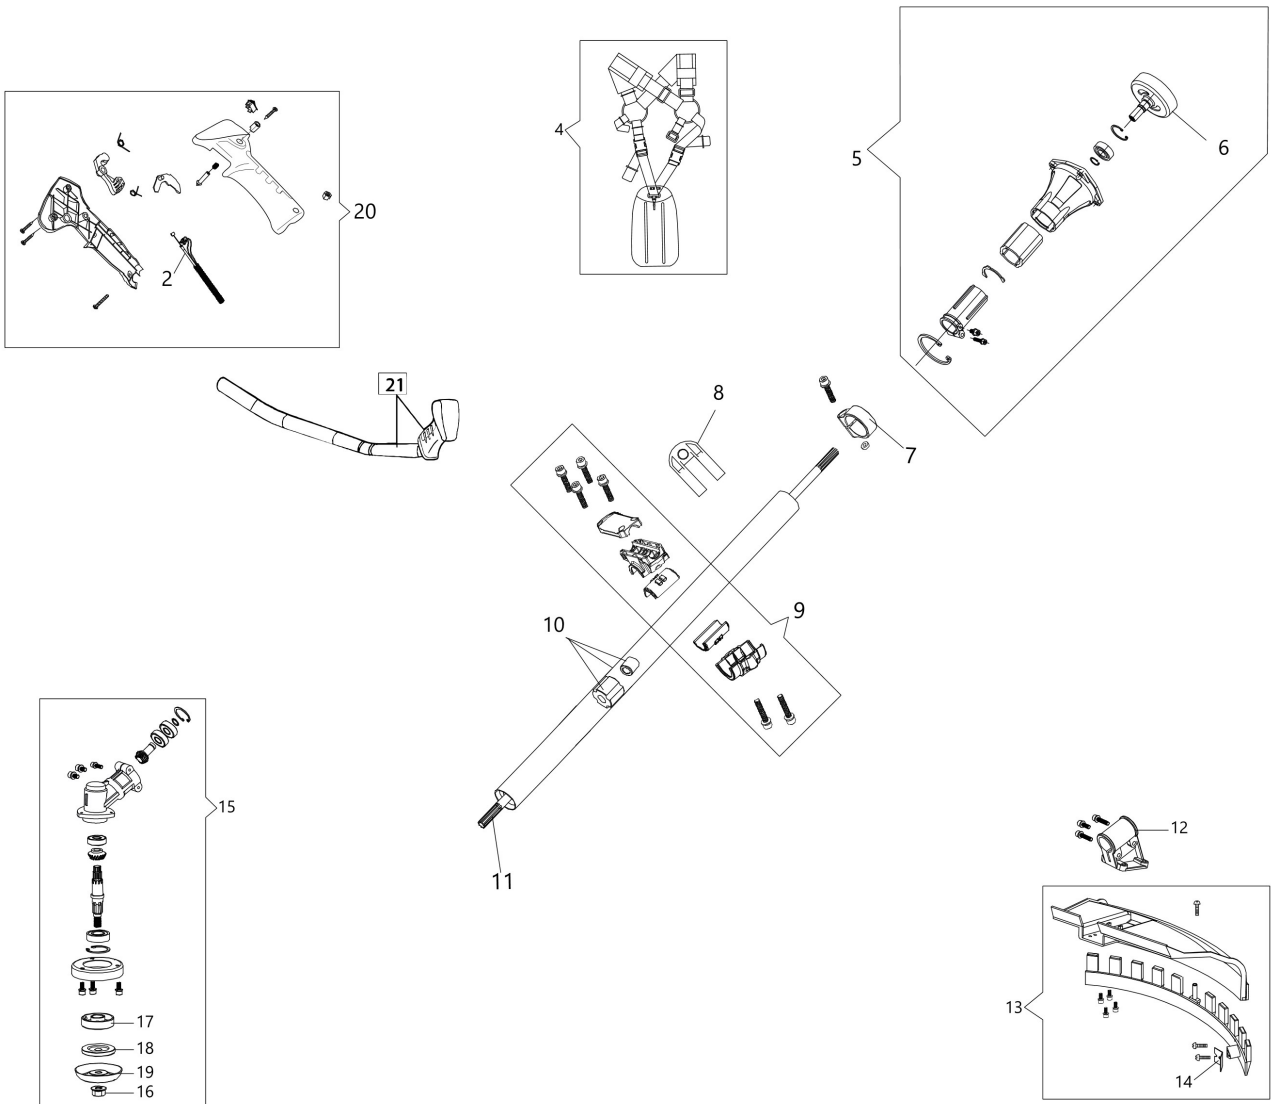

BCH 50 T Brushcutter

Документы

Engine

Transmission

Starter assy and clutch

Tank and air filter

Carburetor

Head

изображение Engine

Ref.Nu	Qty	Part number	Description	Validity from	Validity till	Notes	Bulletin
1	3	3960121R	Screw				
2	1	61510106	Engine cover				
3	1	3055104R	Spark plug				
4	4	3860095R	Screw				
5	1	61450206R	Muffler assy				
6	1	61450242AR	Gasket				
7	2	3801065R	Screw				
8	2	3916006R	Washer				
9	1	3801011R	Screw				
10	1	61450367R	Muffler cover				
11	1	61510103	Complete cylinder				
12	2	50080013R	Piston ring				
13	2	61450013R	Ring				
14	1	61510009R	Piston assy				
15	1	61450127AR	Gasket				
16	4	3860096R	Screw				
17	1	61452001BR	Crankcase assy				
18	1	3050056R	Oil seal				
19	2	3035065R	Bearing				
20	1	61450001BR	Crankshaft				
21	1	3028020R	Key				
22	1	50110044R	Bearing				
23	1	3050057R	Oil seal				
24	1	61450443	Gasket set				
26	2	3801009R	Screw				
25	2	3916005R	Washer				
27	1	61510104R	Short block				
28	1	61510080R	Carter				
29	1	3960167R	Screw				
30	1	61510055AR	Deflector				

изображение Transmission

Ref.Nu	Qty	Part number	Description	Validity from	Validity till	Notes	Bulletin
2	1	BF000016R	Throttle cable				
4	1	63070003AR	Harness				
5	1	BF000124R	Starter case				
6	1	BF000011R	Clutch drum				
7	1	BF000136R	Hose				
8	1	BF000137R	Band				
9	1	BF000125R	Complete clamp				
10	1	BF000130R	Tube Ø32				
11	1	BF000126R	Drive shaft				
12	1	BF000127R	Bracket				
13	1	BF000029R	Guard kit				
14	1	BF000009R	Blade				
15	1	BF000128R	Bevel gear				
16	1	BF000007R	Nut				
17	1	BF000037R	Hub				
18	1	BF000038R	Flange				
19	1	BF000129R	Safety ring				
20	1	BF000059R	Complete handle				
21	1	BF000058R	Handle and knob				