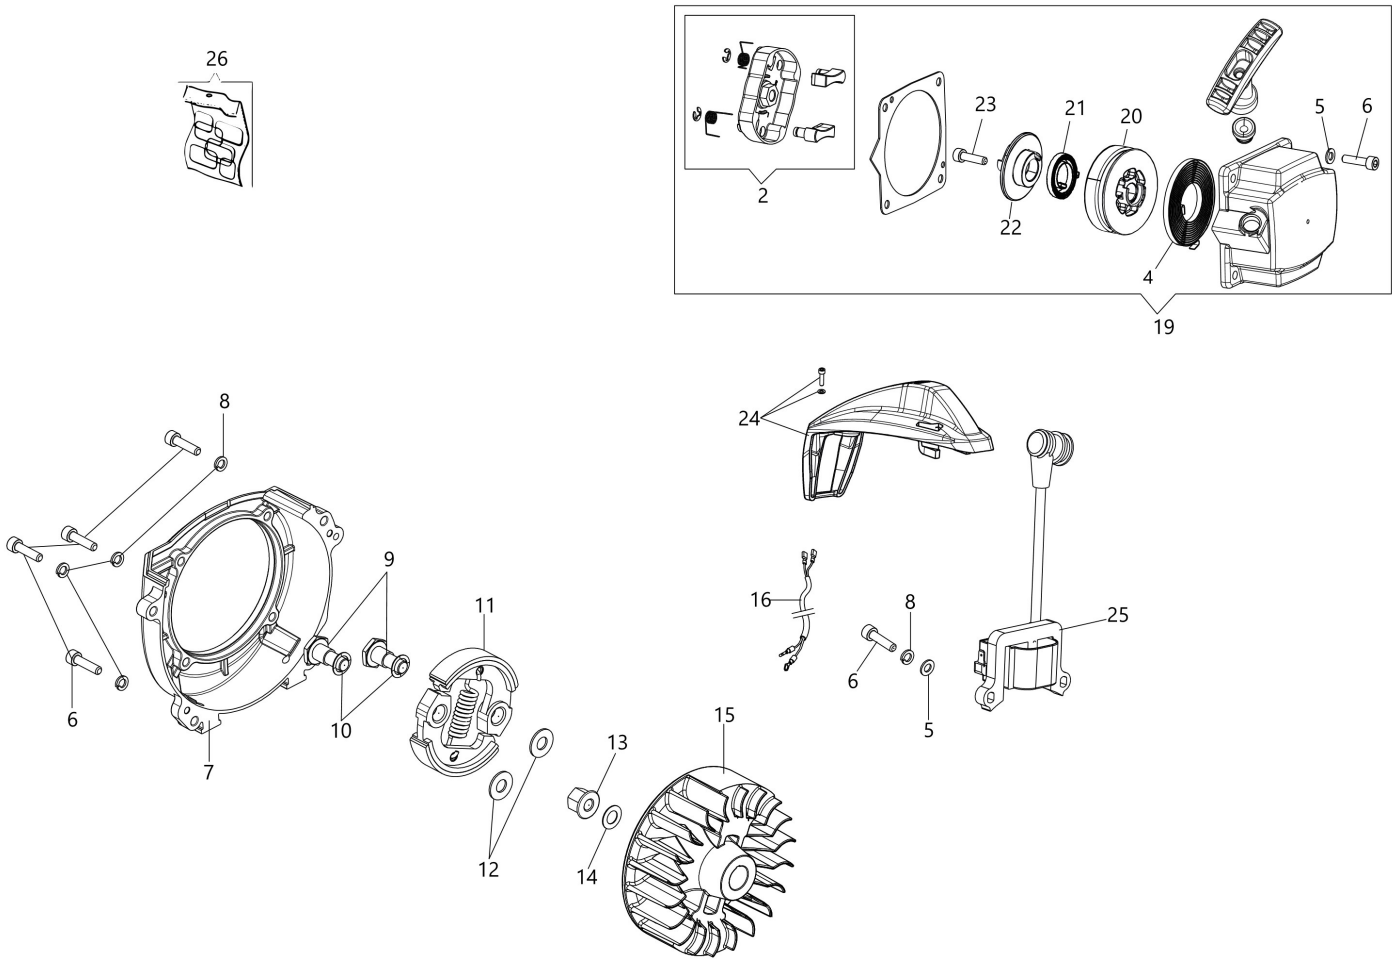

BCH 50 T Brushcutter

Документы

Engine

Transmission

Starter assy and clutch

Tank and air filter

Carburetor

Head

изображение Engine

Ref.Nu	Qty	Part number	Description	Validity from	Validity till	Notes	Bulletin
1	3	3960121R	Screw				
2	1	61510106	Engine cover				
3	1	3055104R	Spark plug				
4	4	3860095R	Screw				
5	1	61450206R	Muffler assy				
6	1	61450242AR	Gasket				
7	2	3801065R	Screw				
8	2	3916006R	Washer				
9	1	3801011R	Screw				
10	1	61450367R	Muffler cover				
11	1	61510103	Complete cylinder				
12	2	50080013R	Piston ring				
13	2	61450013R	Ring				
14	1	61510009R	Piston assy				
15	1	61450127AR	Gasket				
16	4	3860096R	Screw				
17	1	61452001BR	Crankcase assy				
18	1	3050056R	Oil seal				
19	2	3035065R	Bearing				
20	1	61450001BR	Crankshaft				
21	1	3028020R	Key				
22	1	50110044R	Bearing				
23	1	3050057R	Oil seal				
24	1	61450443	Gasket set				
26	2	3801009R	Screw				
25	2	3916005R	Washer				
27	1	61510104R	Short block				
28	1	61510080R	Carter				
29	1	3960167R	Screw				
30	1	61510055AR	Deflector				

изображение Transmission

Ref.Nu	Qty	Part number	Description	Validity from	Validity till	Notes	Bulletin
2	1	BF000016R	Throttle cable				
4	1	63070003AR	Harness				
5	1	BF000124R	Starter case				
6	1	BF000011R	Clutch drum				
7	1	BF000136R	Hose				
8	1	BF000137R	Band				
9	1	BF000125R	Complete clamp				
10	1	BF000130R	Tube Ø32				
11	1	BF000126R	Drive shaft				
12	1	BF000127R	Bracket				
13	1	BF000029R	Guard kit				
14	1	BF000009R	Blade				
15	1	BF000128R	Bevel gear				
16	1	BF000007R	Nut				
17	1	BF000037R	Hub				
18	1	BF000038R	Flange				
19	1	BF000129R	Safety ring				
20	1	BF000059R	Complete handle				
21	1	BF000058R	Handle and knob				