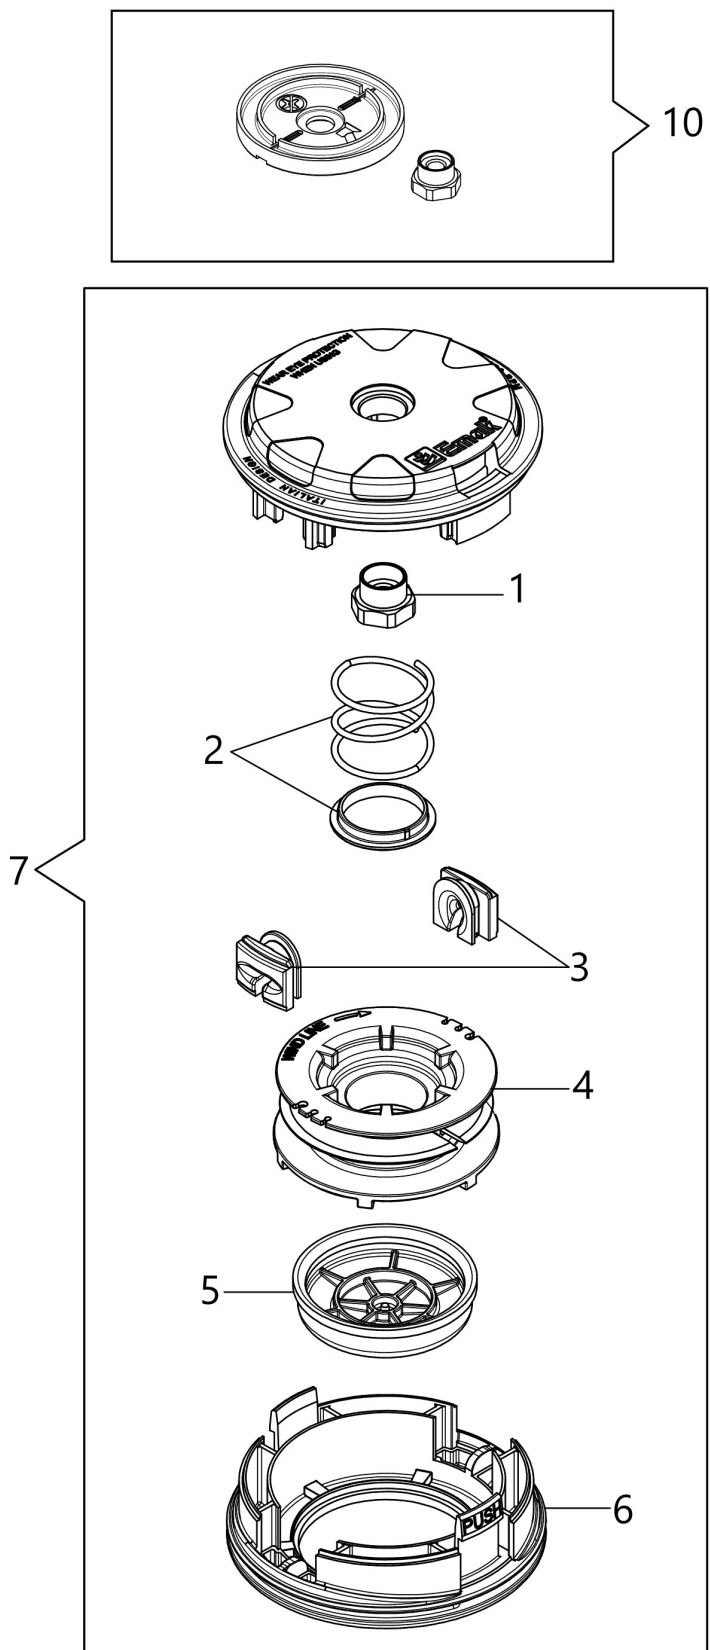

изображение Head

Ref.Nu	Qty	Part number	Description	Validity from	Validity till	Notes	Bulletin
1	1	63120040R	Nut				
2	1	63120031R	Kit spring				
3	2	63120001R	Bushing				
4	1	63120010R	Nylon spool				
5	1	63120011R	Knob kit				
6	1	63120012R	Lower cover				
7	1	61459100	Complete nylon head Ø 2,4				
7	1	61459102	Complete nylon head Ø 3				
10	1	61460055	Guard kit