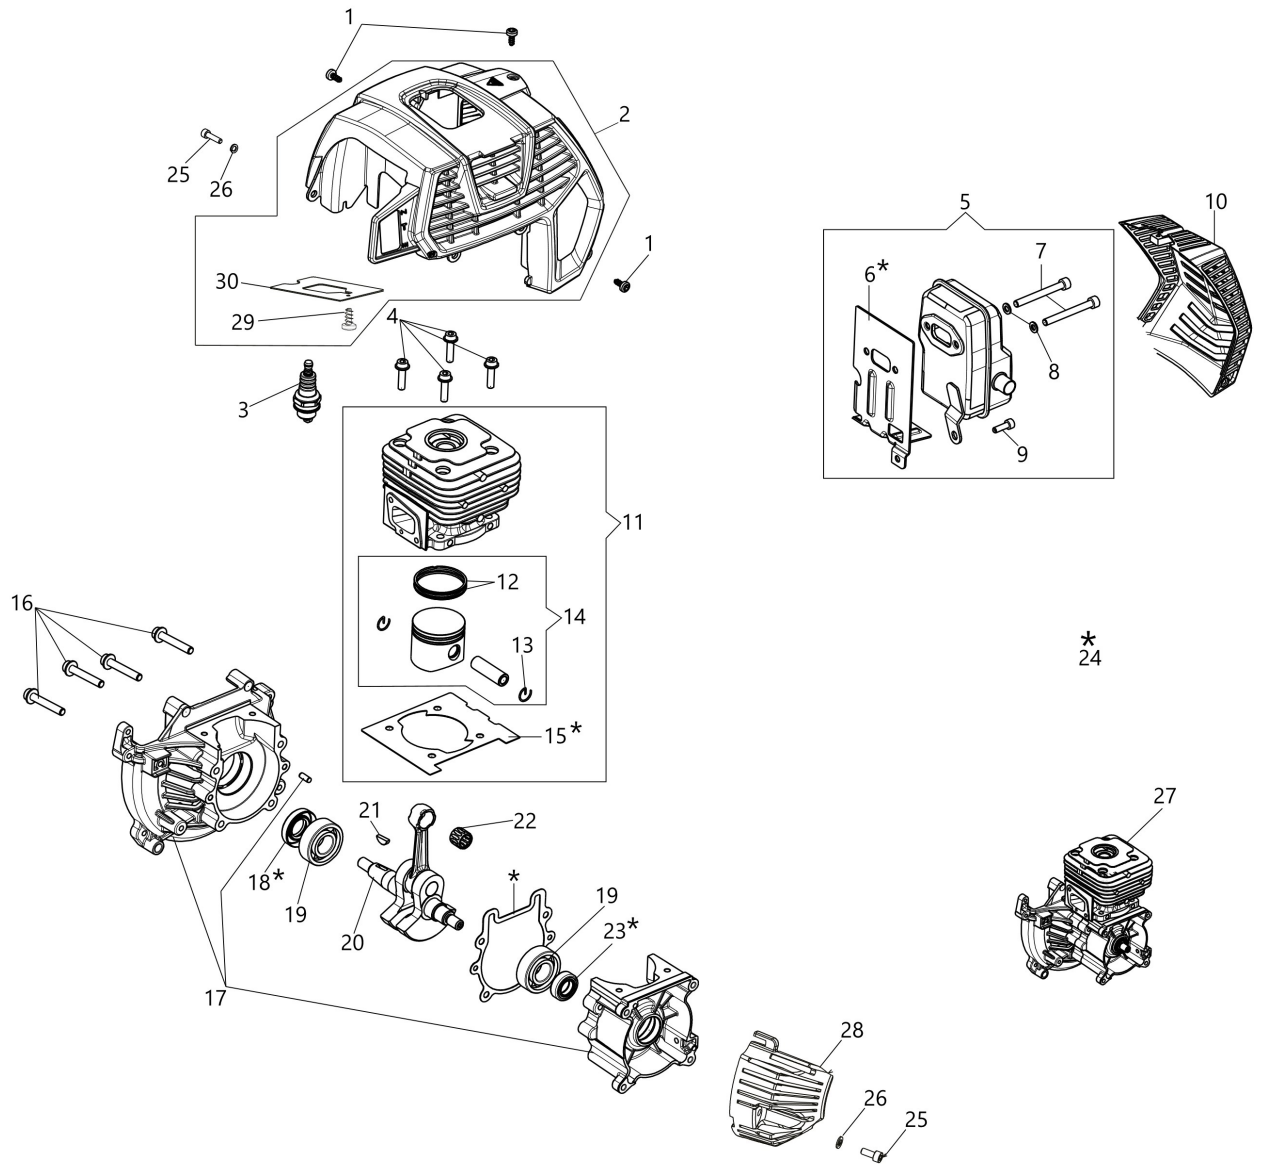

BCH 50 T Brushcutter

Документы

Engine

Transmission

Starter assy and clutch

Tank and air filter

Carburetor

Head

изображение Engine

Ref.Nu	Qty	Part number	Description	Validity from	Validity till	Notes	Bulletin
1	3	3960121R	Screw				
2	1	61510106	Engine cover				
3	1	3055104R	Spark plug				
4	4	3860095R	Screw				
5	1	61450206R	Muffler assy				
6	1	61450242AR	Gasket				
7	2	3801065R	Screw				
8	2	3916006R	Washer				
9	1	3801011R	Screw				
10	1	61450367R	Muffler cover				
11	1	61510103	Complete cylinder				
12	2	50080013R	Piston ring				
13	2	61450013R	Ring				
14	1	61510009R	Piston assy				
15	1	61450127AR	Gasket				
16	4	3860096R	Screw				
17	1	61452001BR	Crankcase assy				
18	1	3050056R	Oil seal				
19	2	3035065R	Bearing				
20	1	61450001BR	Crankshaft				
21	1	3028020R	Key				
22	1	50110044R	Bearing				
23	1	3050057R	Oil seal				
24	1	61450443	Gasket set				
26	2	3801009R	Screw				
25	2	3916005R	Washer				
27	1	61510104R	Short block				
28	1	61510080R	Carter				
29	1	3960167R	Screw				
30	1	61510055AR	Deflector				

изображение Transmission

Ref.Nu	Qty	Part number	Description	Validity from	Validity till	Notes	Bulletin
2	1	BF000016R	Throttle cable				
4	1	63070003AR	Harness				
5	1	BF000124R	Starter case				
6	1	BF000011R	Clutch drum				
7	1	BF000136R	Hose				
8	1	BF000137R	Band				
9	1	BF000125R	Complete clamp				
10	1	BF000130R	Tube Ø32				
11	1	BF000126R	Drive shaft				
12	1	BF000127R	Bracket				
13	1	BF000029R	Guard kit				
14	1	BF000009R	Blade				
15	1	BF000128R	Bevel gear				
16	1	BF000007R	Nut				
17	1	BF000037R	Hub				
18	1	BF000038R	Flange				
19	1	BF000129R	Safety ring				
20	1	BF000059R	Complete handle				
21	1	BF000058R	Handle and knob				