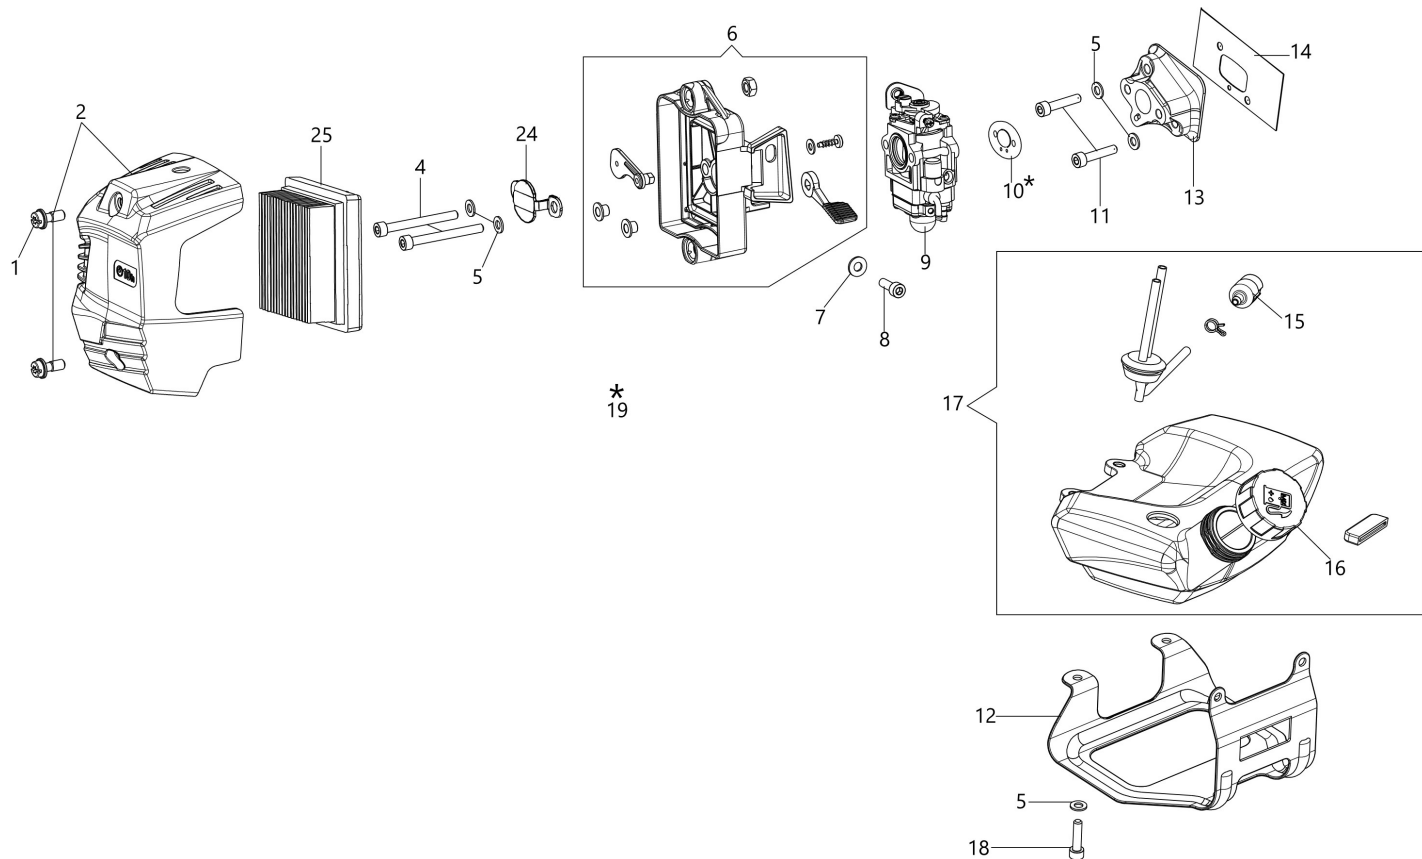

изображение Tank and air filter

Ref.Nu	Qty	Part number	Description	Validity from	Validity till	Notes	Bulletin
1	2	61330040AR	Screw				
2	1	61510112	Air filter cover				
4	2	3801012R	Screw				
5	4	3916005R	Washer				
6	1	61510109	Air filter support				
7	1	3918010R	Washer				
8	1	3801011R	Screw				
9	1	2318624R	Carburetor				
10	1	61450054AR	Gasket				
11	2	3801015R	Screw				
12	1	61510079R	Tank shield				
13	1	61450053AR	Insulator				
14	1	61450052AR	Gasket				
15	1	094600450R	Fuel filter				
16	1	BF000024R	Tank cap				
17	1	61510110R	Tank assy				
18	2	3801013R	Screw				
19	1	61450443	Gasket set				
24	1	61450016R	Plate				
25	1	61120018R	Air filter