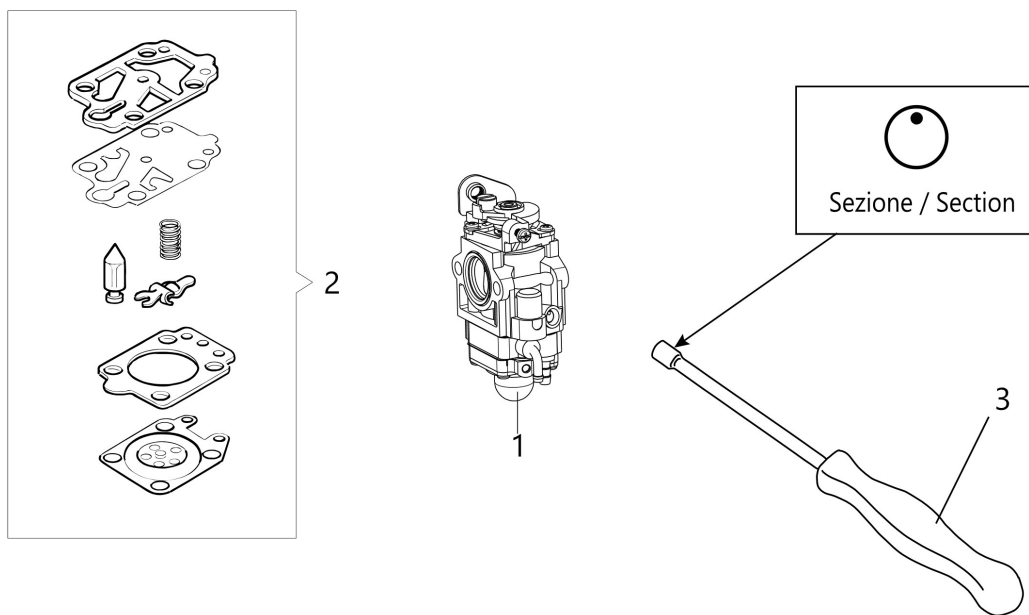

изображение Carburetor

Ref.Nu	Qty	Part number	Description	Validity from	Validity till	Notes	Bulletin
1	1	2318624R	Carburetor				
2	1	2318025R	Repair kit				
3	1	3055155R	Special screwdriver