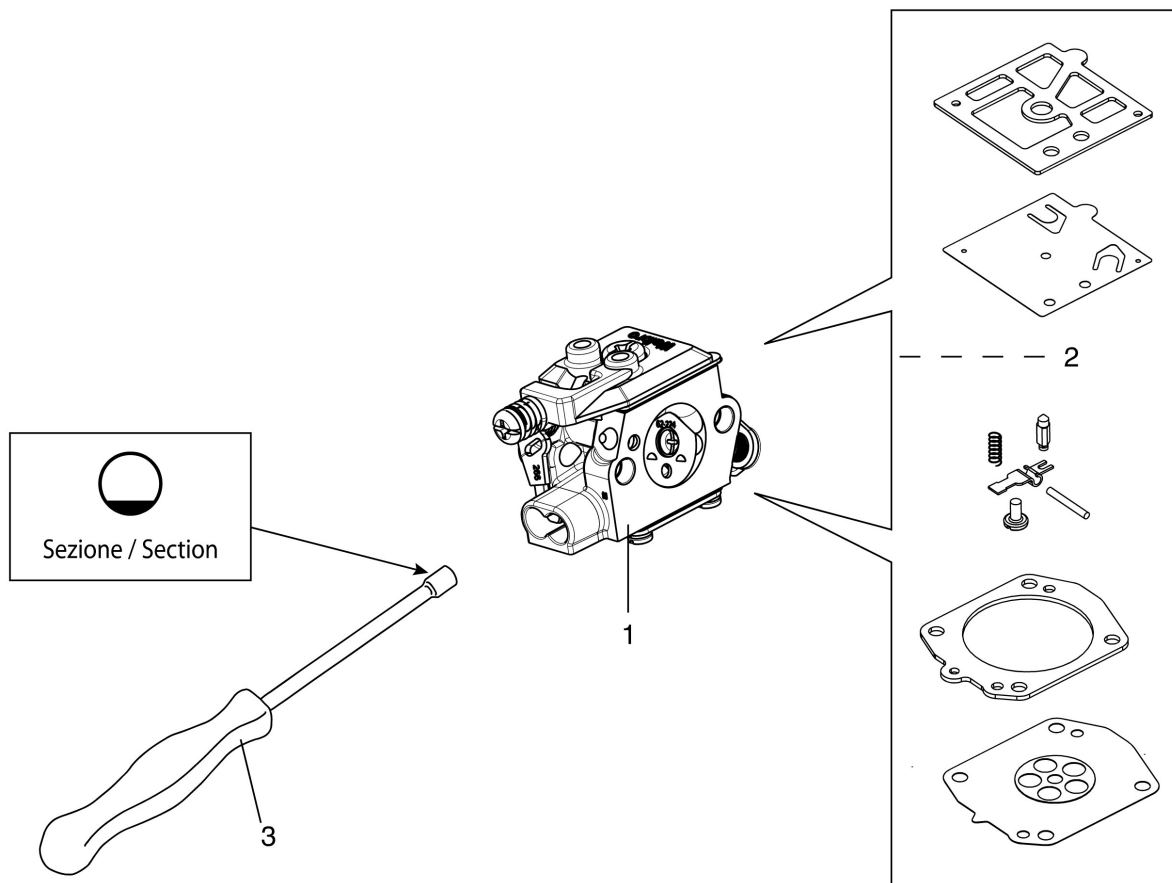

изображение Carburetor HDA-350

Ref.Nu	Qty	Part number	Description	Validity from	Validity till	Notes	Bulletin
1	1	50020105R	Carburetor kit HDA-350				
2	1	2318673	Repair kit				
3	1	3052036R	Special screwdriver "D-style" type