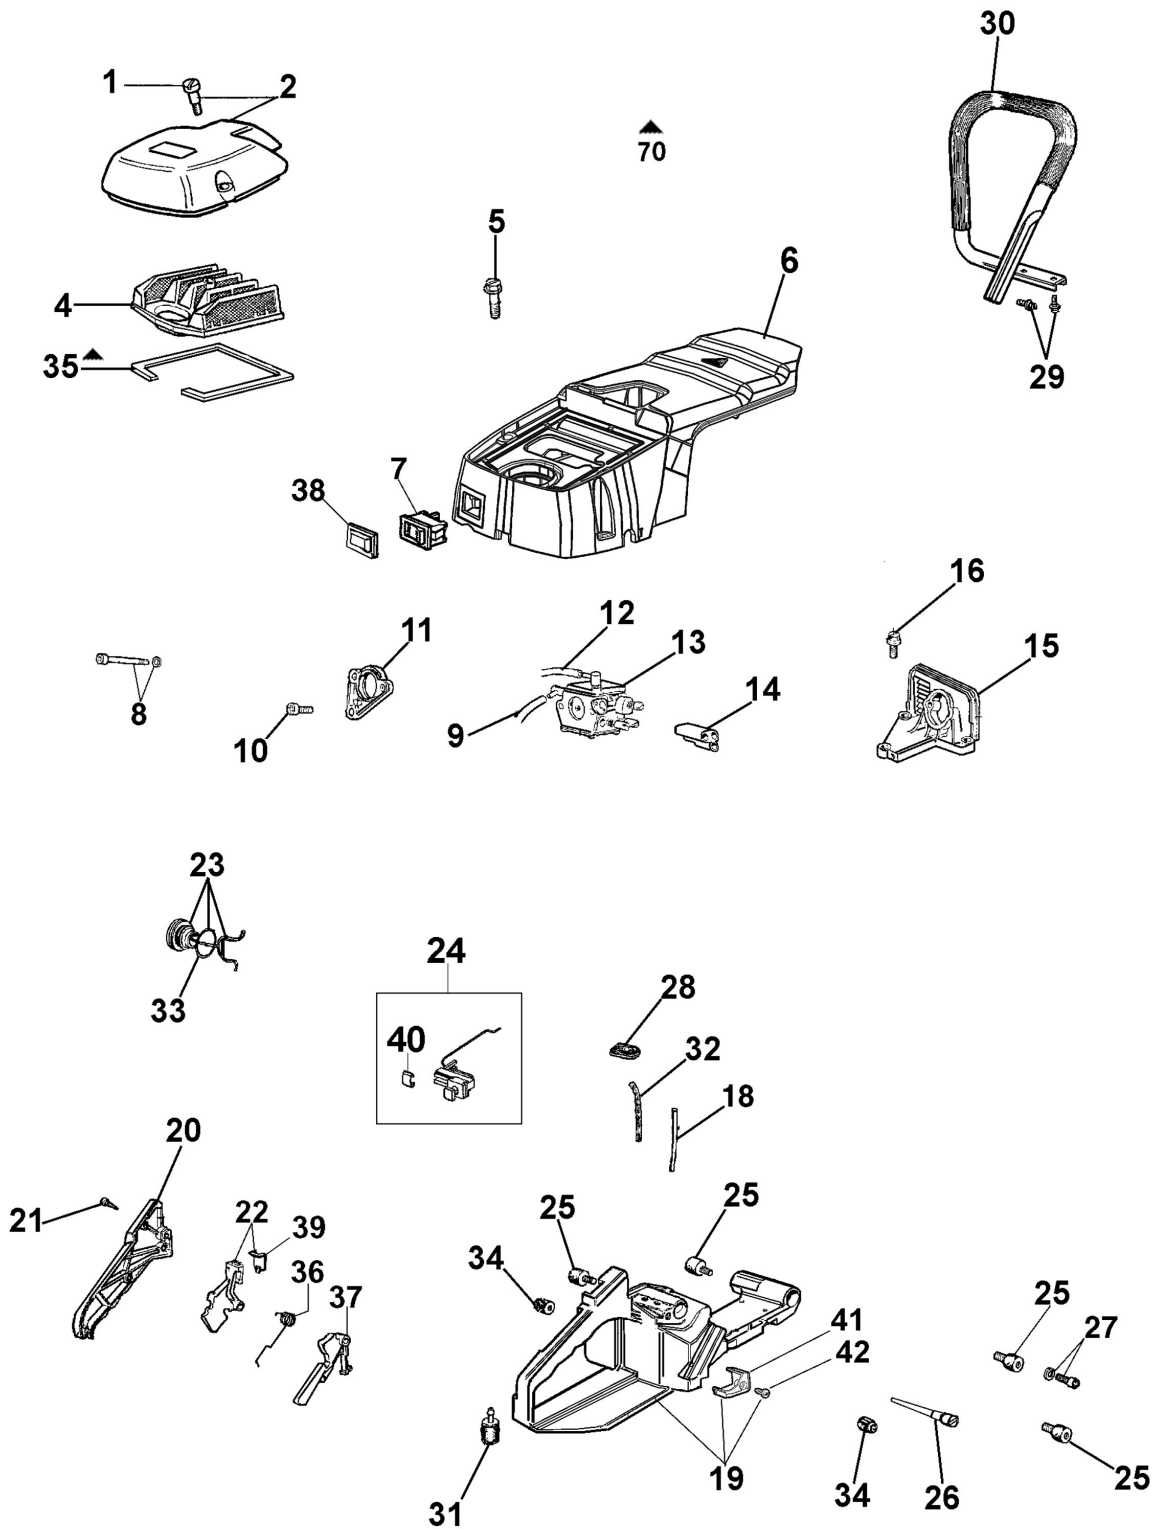

## изображение Crankcase and chain brake

Ref.Nu	Qty	Part number	Description	Validity from	Validity till	Notes	Bulletin
51	1	50022018R	Chain cover assy				
52	1	50070124AR	Plate				
53	3	3960045	Screw				
54	1	50070149	Guard				
55	1	50010084	Plate				
56	1	50010039	Brake band				
57	1	50010353R	Deflector				
58	1	004900137BR	Spring				
59	1	375100012AR	Washer				
60	1	50012023AR	Clutch				
61	1	50012050	Clutch drum				
62	1	50022034	Clutch drum				
63	1	3037016	Bearing				
64	1	094500046R	Ring				
65	1	006100730R	Ring				
67	1	61350329R	Tube				
69	1	50010243R	Pin				
70	1	50012052B	Gasket set				
80	1	50012036R	Bar 18" - 46 cm				
80	1	50022010R	Bar 18" - 46 cm				
80	1	50022011R	Bar 20" - 51 cm				
81	1	30629007A	Chain .325" x .058" (1,5mm) - 72 links				
81	1	30629001A	Chain .3/8" x .058" (1,5mm) - 68 links				
81	1	30629002A	Chain .3/8" x .058" (1,5mm) - 72 links				