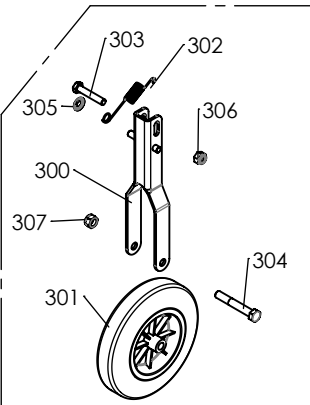

* Rep 19 : 0308040055 = EP16 / EP17 / GX
Lc170 / 550 series
0308040052 = GC135 / GT400
800 Series / BS 6.5

** Rep 31 : 0306060021 = GC135

*** Rep 32 : 0306030024 = GC135

**** Rep 48 : 0300080404 = EP16 / EP17
0300080501 + 0300090602 = GX
0300090501 = Lc170
0300010617 = GT400