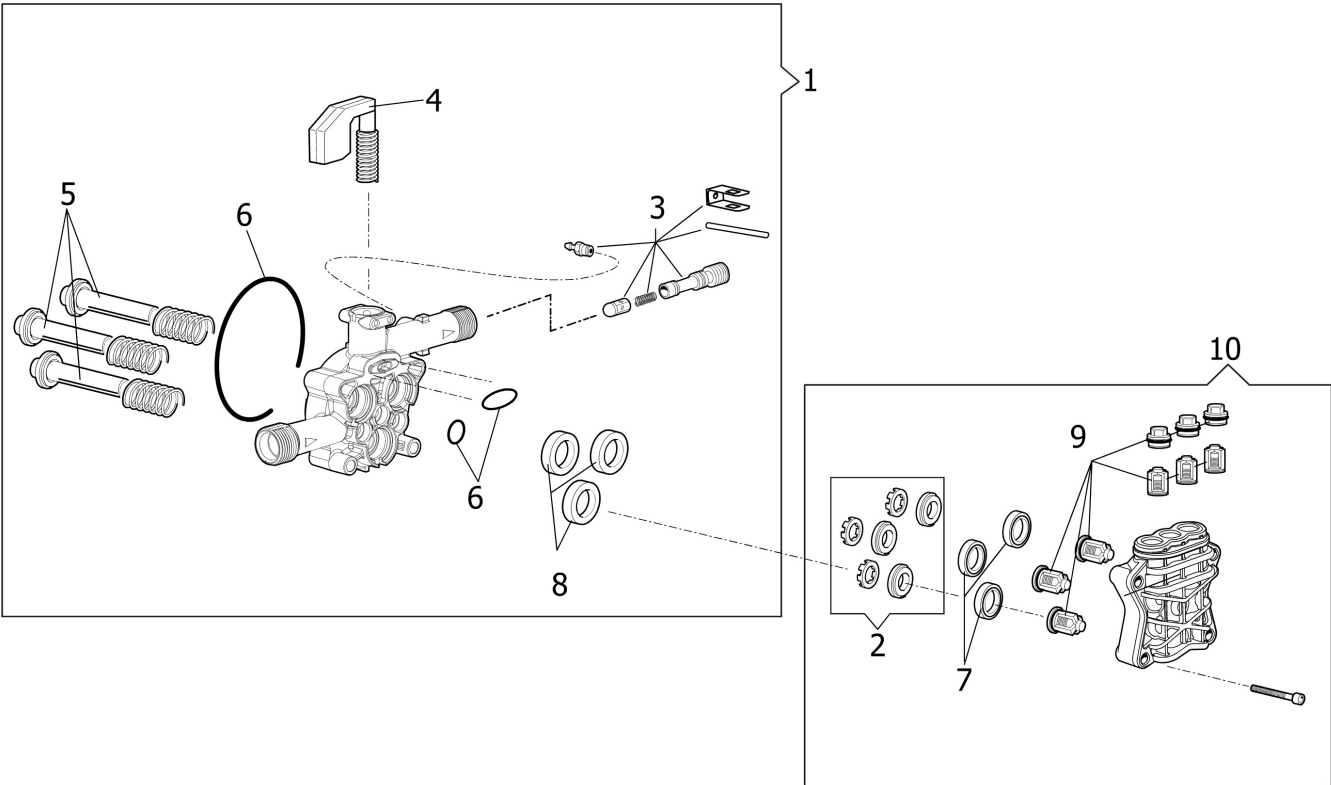

## Illustration Deck

---

Ref.Nu	Qty	Part number	Description	Validity from	Validity till	Notes	Bulletin
1	1	CH14100153	Switch				
2	1	CH04560483	Wire				
3	1	CH04790168	Cover kit			Frontale; Front	
4	1	CH04770520	Belt cover right				
5	1	CH70020207	Hose reel kit				
6	1	CH04770519	Cover left				
7	1	CH04020546	Cover				
8	1	CH14110060	Handle				
9	1	CH04770502	Rear bonnet				
10	1	CH30020900	Accessories support				
11	1	CH30290060	Detergent tank kit				
12	2	CH28100126	Wheel				
13	1	CH28030715	Coupling suction kit				
14	1	CH73040223	Water pump				
15	1	CH04660078	Starter case			Motore; Motor	
16	1	301100005	Labels kit				

## Illustration Engine

---

Ref.Nu	Qty	Part number	Description	Validity from	Validity till	Notes	Bulletin
1	1	CH18310692	Electric motor				
2	1	CH04360038	Bearing				
3	1	CH24080076	Shaft				
4	1	CH00010725	Complete rim				
5	1	CH04360037	Bearing				