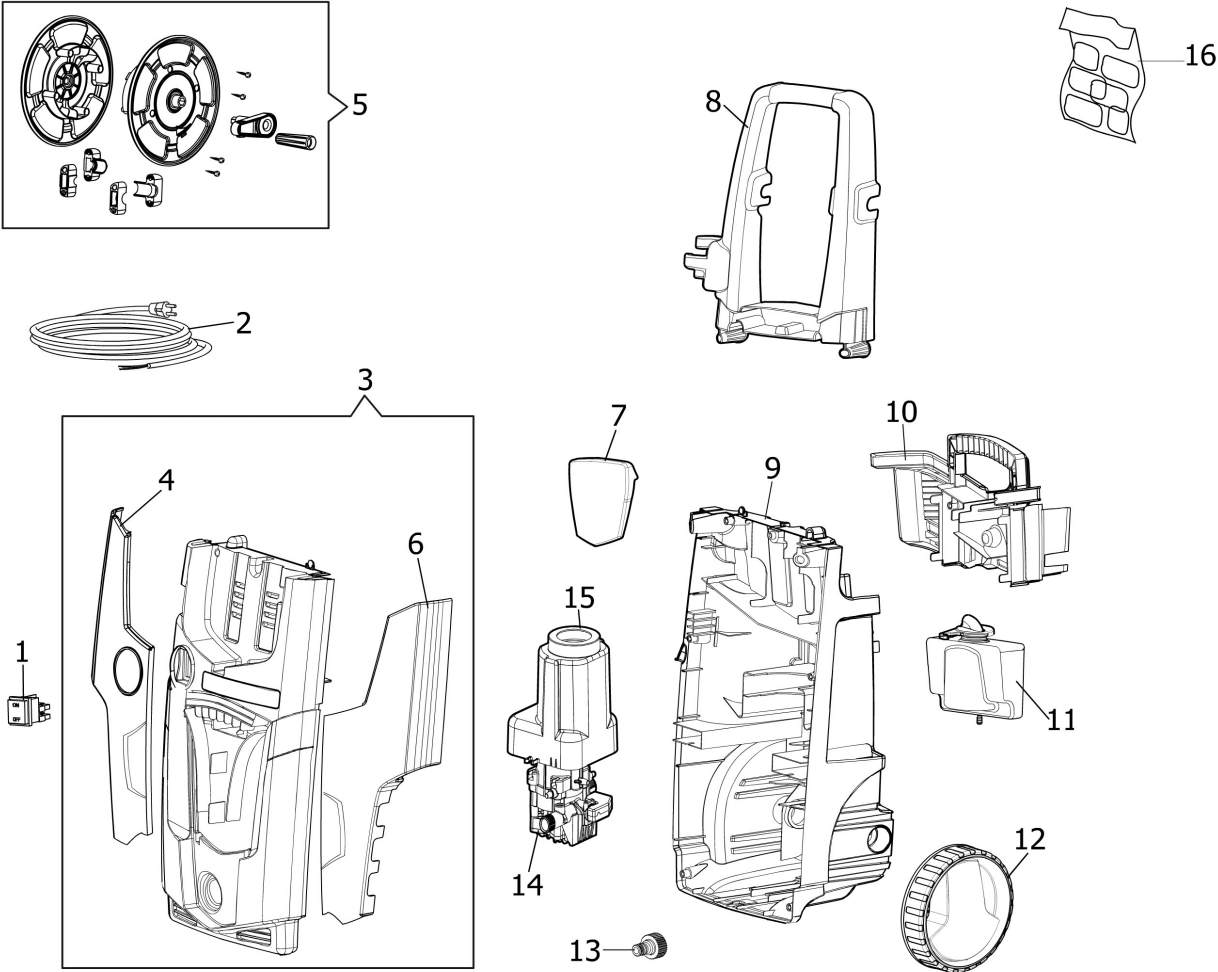

### Documents

Deck

---

Engine

---

Pump

---

Accessories

## Illustration Deck

---

Ref.Nu	Qty	Part number	Description	Validity from	Validity till	Notes	Bulletin
1	1	CH14100153	Switch				
2	1	CH04560483	Wire				
3	1	CH04790168	Cover kit			Frontale; Front	
4	1	CH04770520	Belt cover right				
5	1	CH70020207	Hose reel kit				
6	1	CH04770519	Cover left				
7	1	CH04020546	Cover				
8	1	CH14110060	Handle				
9	1	CH04770502	Rear bonnet				
10	1	CH30020900	Accessories support				
11	1	CH30290060	Detergent tank kit				
12	2	CH28100126	Wheel				
13	1	CH28030715	Coupling suction kit				
14	1	CH73040223	Water pump				
15	1	CH04660078	Starter case			Motore; Motor	
16	1	301100005	Labels kit				