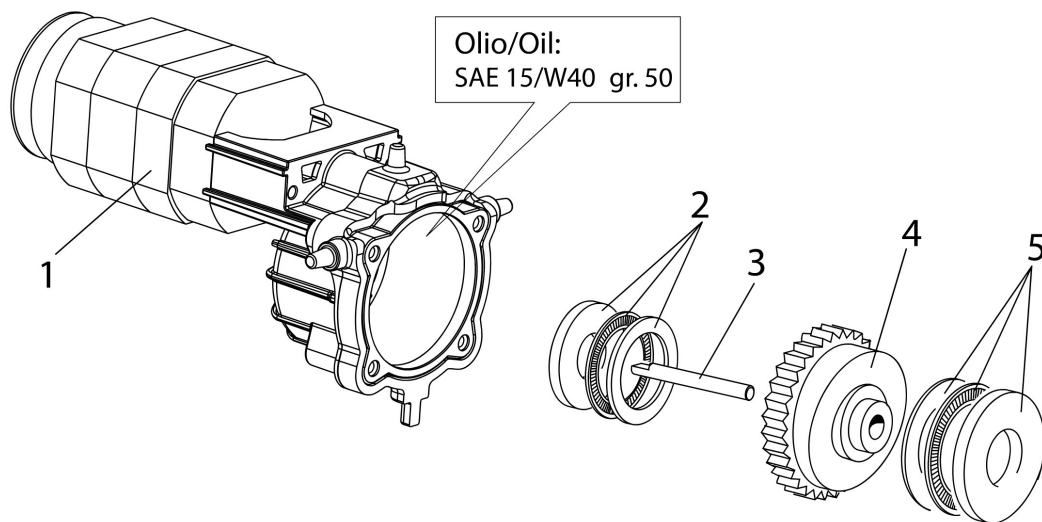

## Illustration Deck

---

Ref.Nu	Qty	Part number	Description	Validity from	Validity till	Notes	Bulletin
1	1	CH14100153	Switch				
2	1	CH04560483	Wire				
3	1	CH04790168	Cover kit			Frontale; Front	
4	1	CH04770520	Belt cover right				
5	1	CH70020207	Hose reel kit				
6	1	CH04770519	Cover left				
7	1	CH04020546	Cover				
8	1	CH14110060	Handle				
9	1	CH04770502	Rear bonnet				
10	1	CH30020900	Accessories support				
11	1	CH30290060	Detergent tank kit				
12	2	CH28100126	Wheel				
13	1	CH28030715	Coupling suction kit				
14	1	CH73040223	Water pump				
15	1	CH04660078	Starter case			Motore; Motor	
16	1	301100005	Labels kit				