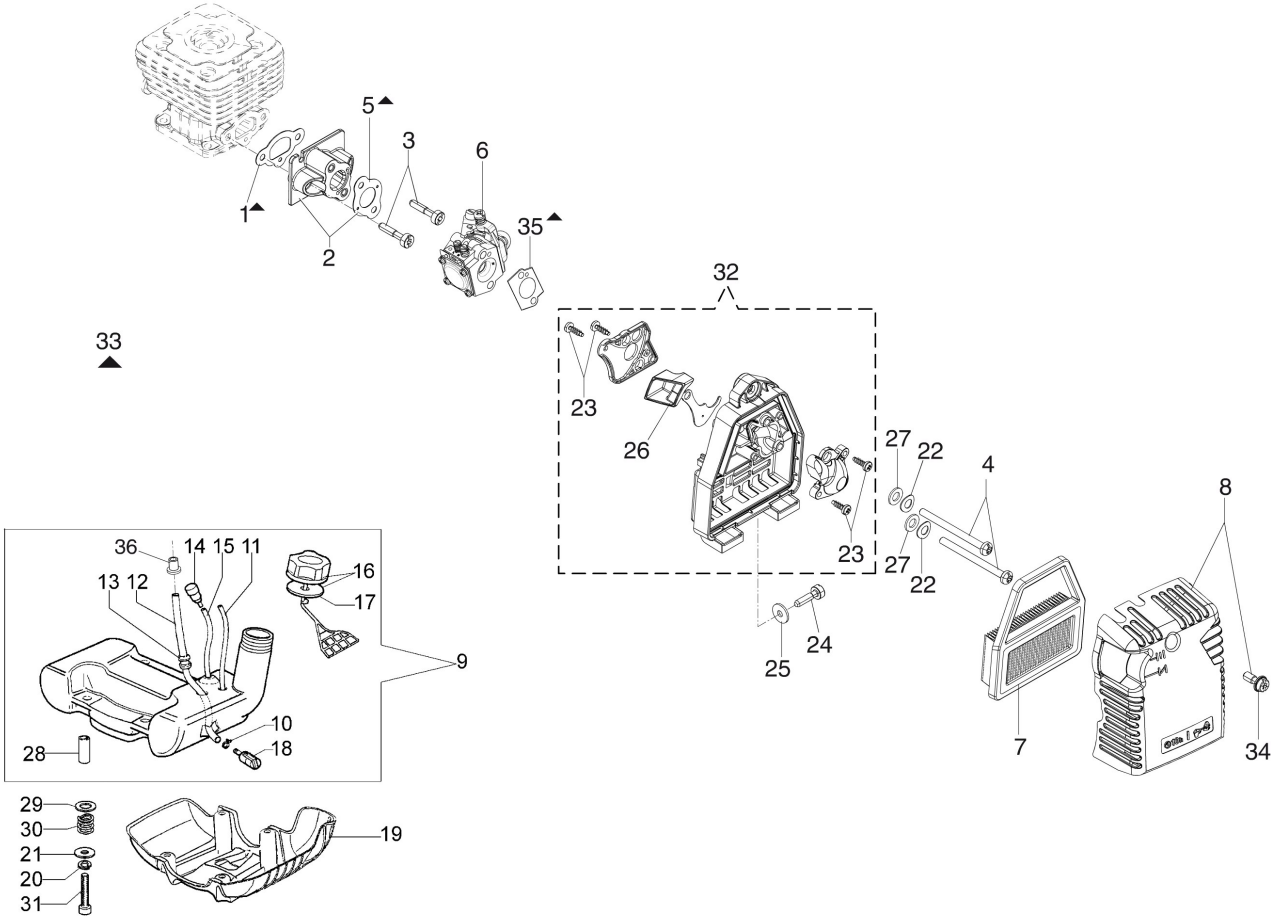

Illustrazione Tank and air filter

Ref.Nu	Qty	Part number	Description	Validity from	Validity till	Notes	Bulletin
1	1	61200019AR	Gasket				
2	1	61200198	Insulator				
3	2	3801015R	Screw				
4	2	3891067R	Screw				
5	1	61200196AR	Gasket				
6	1	2318987R	Carburetor WT-1099				
7	1	61380013R	Air filter				
8	1	61330131	Filter cover kit				
9	1	61330135R	Complete tank				
10	1	4098377R	Band				
11	1	61250228R	Tube				
12	1	61200093R	Tube				
13	1	4161211R	Bush				
14	1	61070011AR	Breather valve				
15	1	61250228R	Tube				
16	1	61372003R	Tank cap				
17	1	61070006R	Gasket				
18	1	50010218R	Fuel filter				
19	1	61200238AR	Guard				
20	4	3819006R	Washer				
21	4	3918005R	Washer				
22	2	3833073R	Washer				
23	4	3960087AR	Screw				
24	1	3891048R	Screw				
25	1	3918005R	Washer				
26	1	61380074AR	Starter lever				
27	2	3916005R	Washer				
28	4	61200128R	Spacer				
29	4	3916008R	Washer				
30	4	61200129R	Spring				
31	4	3801016R	Screw				
32	1	61382040AR	Air filter support set				
33	1	61202038AR	Gasket set				
34	1	61330040AR	Screw				
35	1	61350155R	Flange				
36	1	61280105	Band