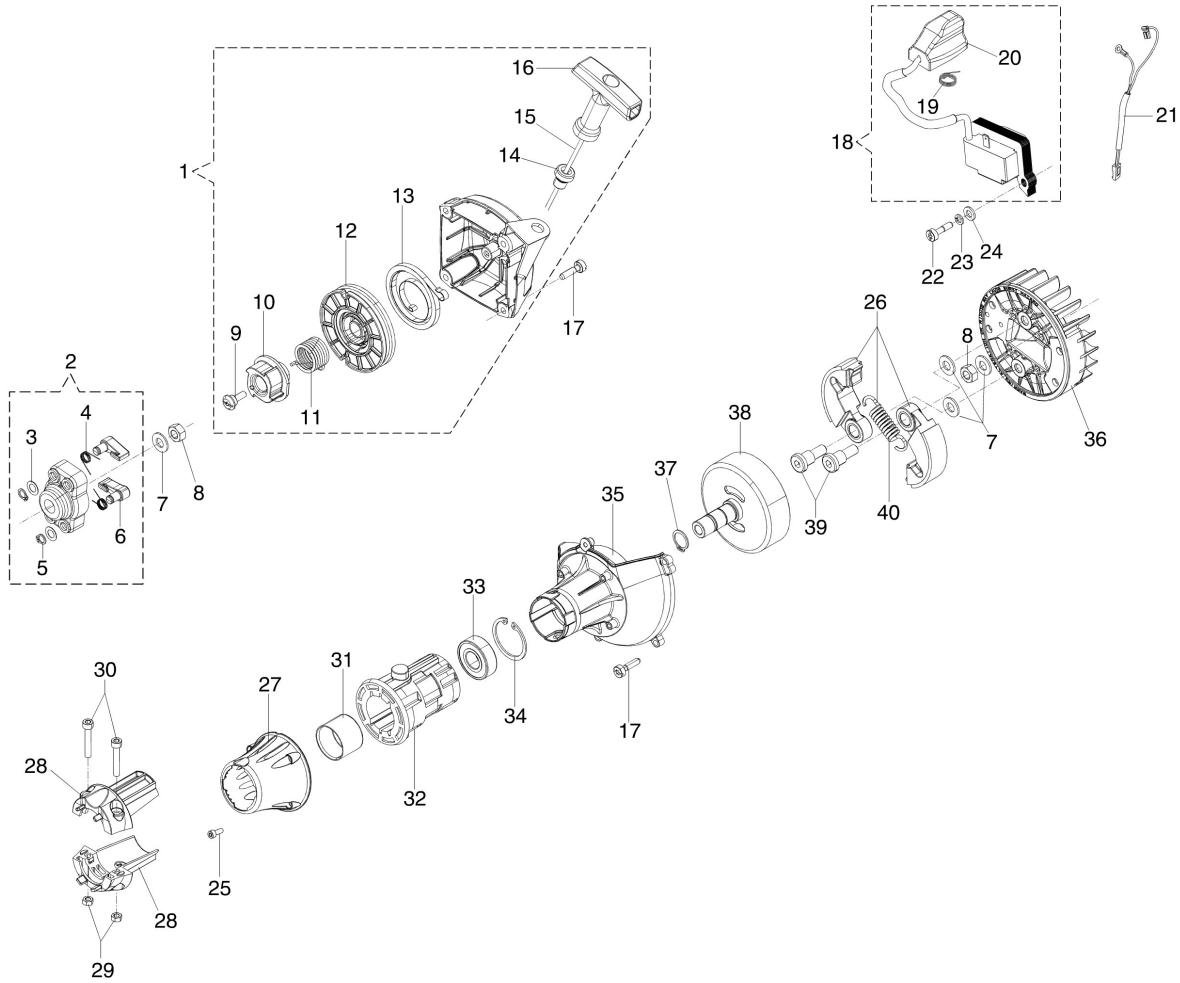

Illustrazione Ignition system

Ref.Nu	Qty	Part number	Description	Validity from	Validity till	Notes	Bulletin
1	1	61332012R	Starter assy				
2	1	61330197	Clutch driver				
3	2	3064010	Washer				
4	2	4191017A	Spring				
5	2	3024007	Ring				
6	2	61350145R	Pawl				
7	1	3818011AR	Washer				
8	1	3912009	Nut				
9	1	50160024	Screw				
10	1	61350204AR	Sprocket				
11	1	61350203BR	Spring				
12	1	61350139R	Starter pulley				
13	1	004000132R	Spring				
14	1	072700089R	Bushing				
15	1	4098073R	Starter rope				
16	1	61200015R	Starter handle				
17	9	3801010R	Screw				
18	1	61250015BR	Ignition coil				
19	1	50050127	Spring				
20	1	61200012AR	Spark plug cap				
21	1	61250282AR	Cable				
22	1	3901082R	Screw				
23	1	3819006R	Washer				
24	1	3916006R	Washer				
25	4	3893060R	Screw				
26	1	4191153AR	Clutch				
27	1	61200296R	Cover				
28	2	61200192AR	Adaptor				
29	2	3914003R	Nut				
30	2	3801015R	Screw				
31	1	4196038	Bushing				
32	1	4196037R	Sleeve				
33	1	3035042R	Bearing				
34	1	3025022R	Ring				
35	1	61200298R	Starter case				
36	1	61250014AR	Flywheel				
37	1	3024015R	Ring				
38	1	4191030R	Clutch drum				
39	2	4191027FR	Pin				
40	1	4191028R	Spring