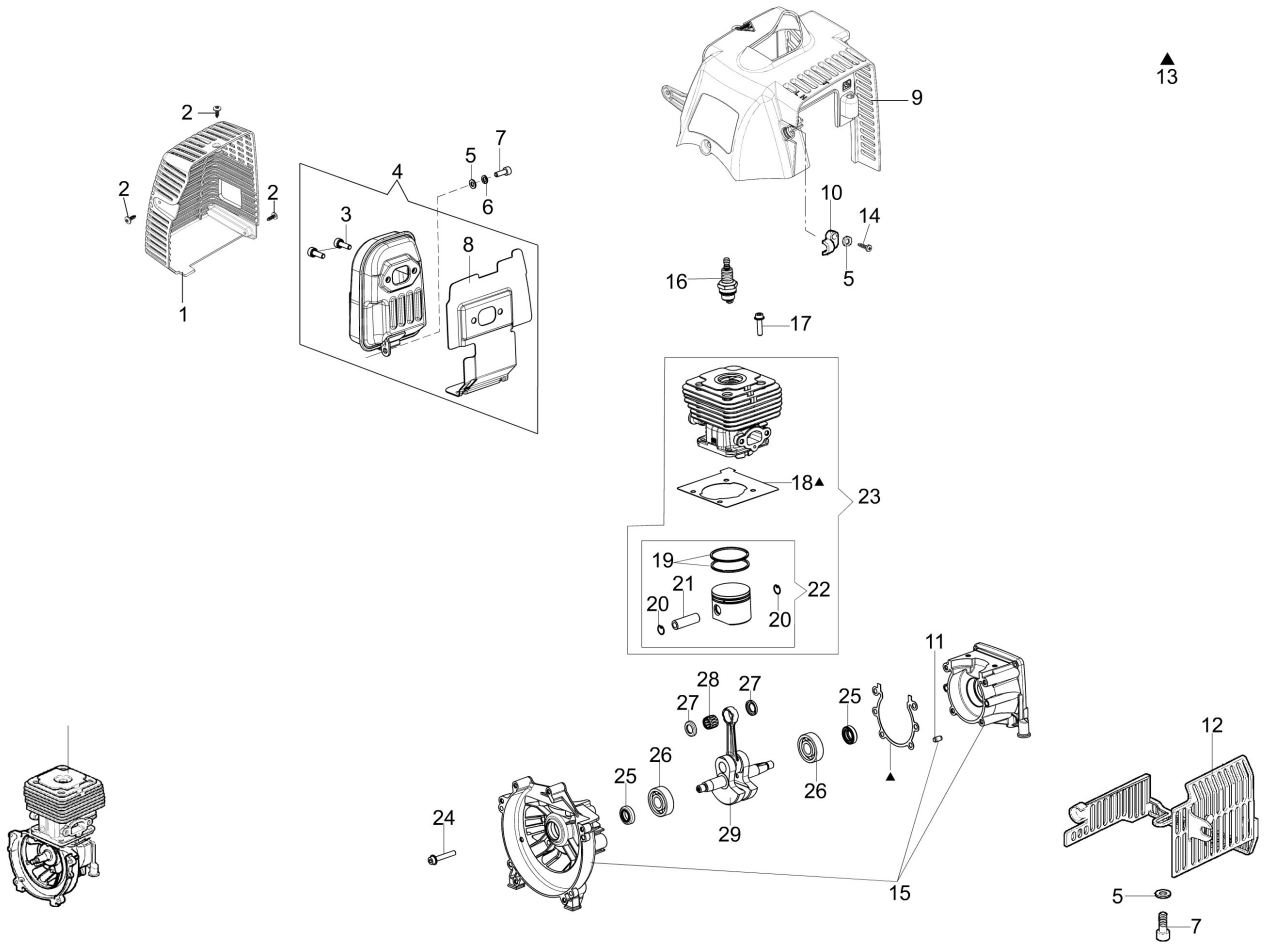

---

Carburettor WT-1099

---

Accessories

---

Illustrated parts list (Head "Load and Go" Ø130)

---

## Illustrazione Transmission

---

Ref.Nu	Qty	Part number	Description	Validity from	Validity till	Notes	Bulletin
1	1	61250287A	Bevel gear Ø28				
2	1	3025019	Ring				
3	1	3024012R	Snap ring				
4	1	3034019	Bearing				
5	1	072700264CR	Clamp				
6	8	3819006R	Washer				
7	1	3901016	Screw				
8	1	61040071R	Cap				
9	1	61040144R	Gear case				
10	1	3024018R	Ring				
11	1	61250054R	Pin				
12	1	3024012R	Snap ring				
13	1	3025022R	Ring				
14	1	61040066R	Spacer				
15	1	3050018R	Seal ring				
16	1	61040145R	Hub				
17	1	4179089R	Flange				
18	1	61110074R	Guard				
19	1	61110075R	Nut				
20	1	3035023R	Bearing				
21	1	61040133A	Bevel gear set				
22	1	3901008R	Screw				
23	1	61200187R	Drive shaft				
24	1	61252049R	Tube Ø28				
25	1	074000035R	AV-mount				
26	1	074000183AR	Clamp				
27	1	61170132R	Grommet				
28	1	61332030R	Complete handle				
29	2	3801015R	Screw				
30	1	3914003R	Nut				
31	1	4179194R	Band Ø28				
32	1	61370114R	Lever				
33	1	61380066R	Throttle cable				
34	1	61370294	Lever group				
35	1	61380064R	Throttle lever				
36	1	61330130R	Cable				
37	4	3801011	Screw				
38	1	4179094AR	Knob				
39	1	4138311A	Ring				
40	1	3025009	Ring				
41	1	61040140R	Knob				
42	1	61330199	Handle kit				
43	1	56550185R	Button				
44	1	4100098BR	Spring				
45	1	61380097	Pair of handles				
46	1	3891054R	Screw				

## Illustrazione Illustrated parts list (Head "Load and Go" Ø130)

---

Ref.Nu	Qty	Part number	Description	Validity from	Validity till	Notes	Bulletin
1	1	63129008	Head Load&Go			Filo Ø 2,4 mm; Nylon line Ø 2,4 mm	
2	1	63120041R	Insert				
3	1	63120040R	Nut				
4	1	63120031R	Kit spring				
5	1	63120020AR	Ignition coil				
6	1	63120007AR	Knob				
7	2	63120001R	Bushing				
8	1	63120005R	Cover				
9	1	63120042R	Insert				