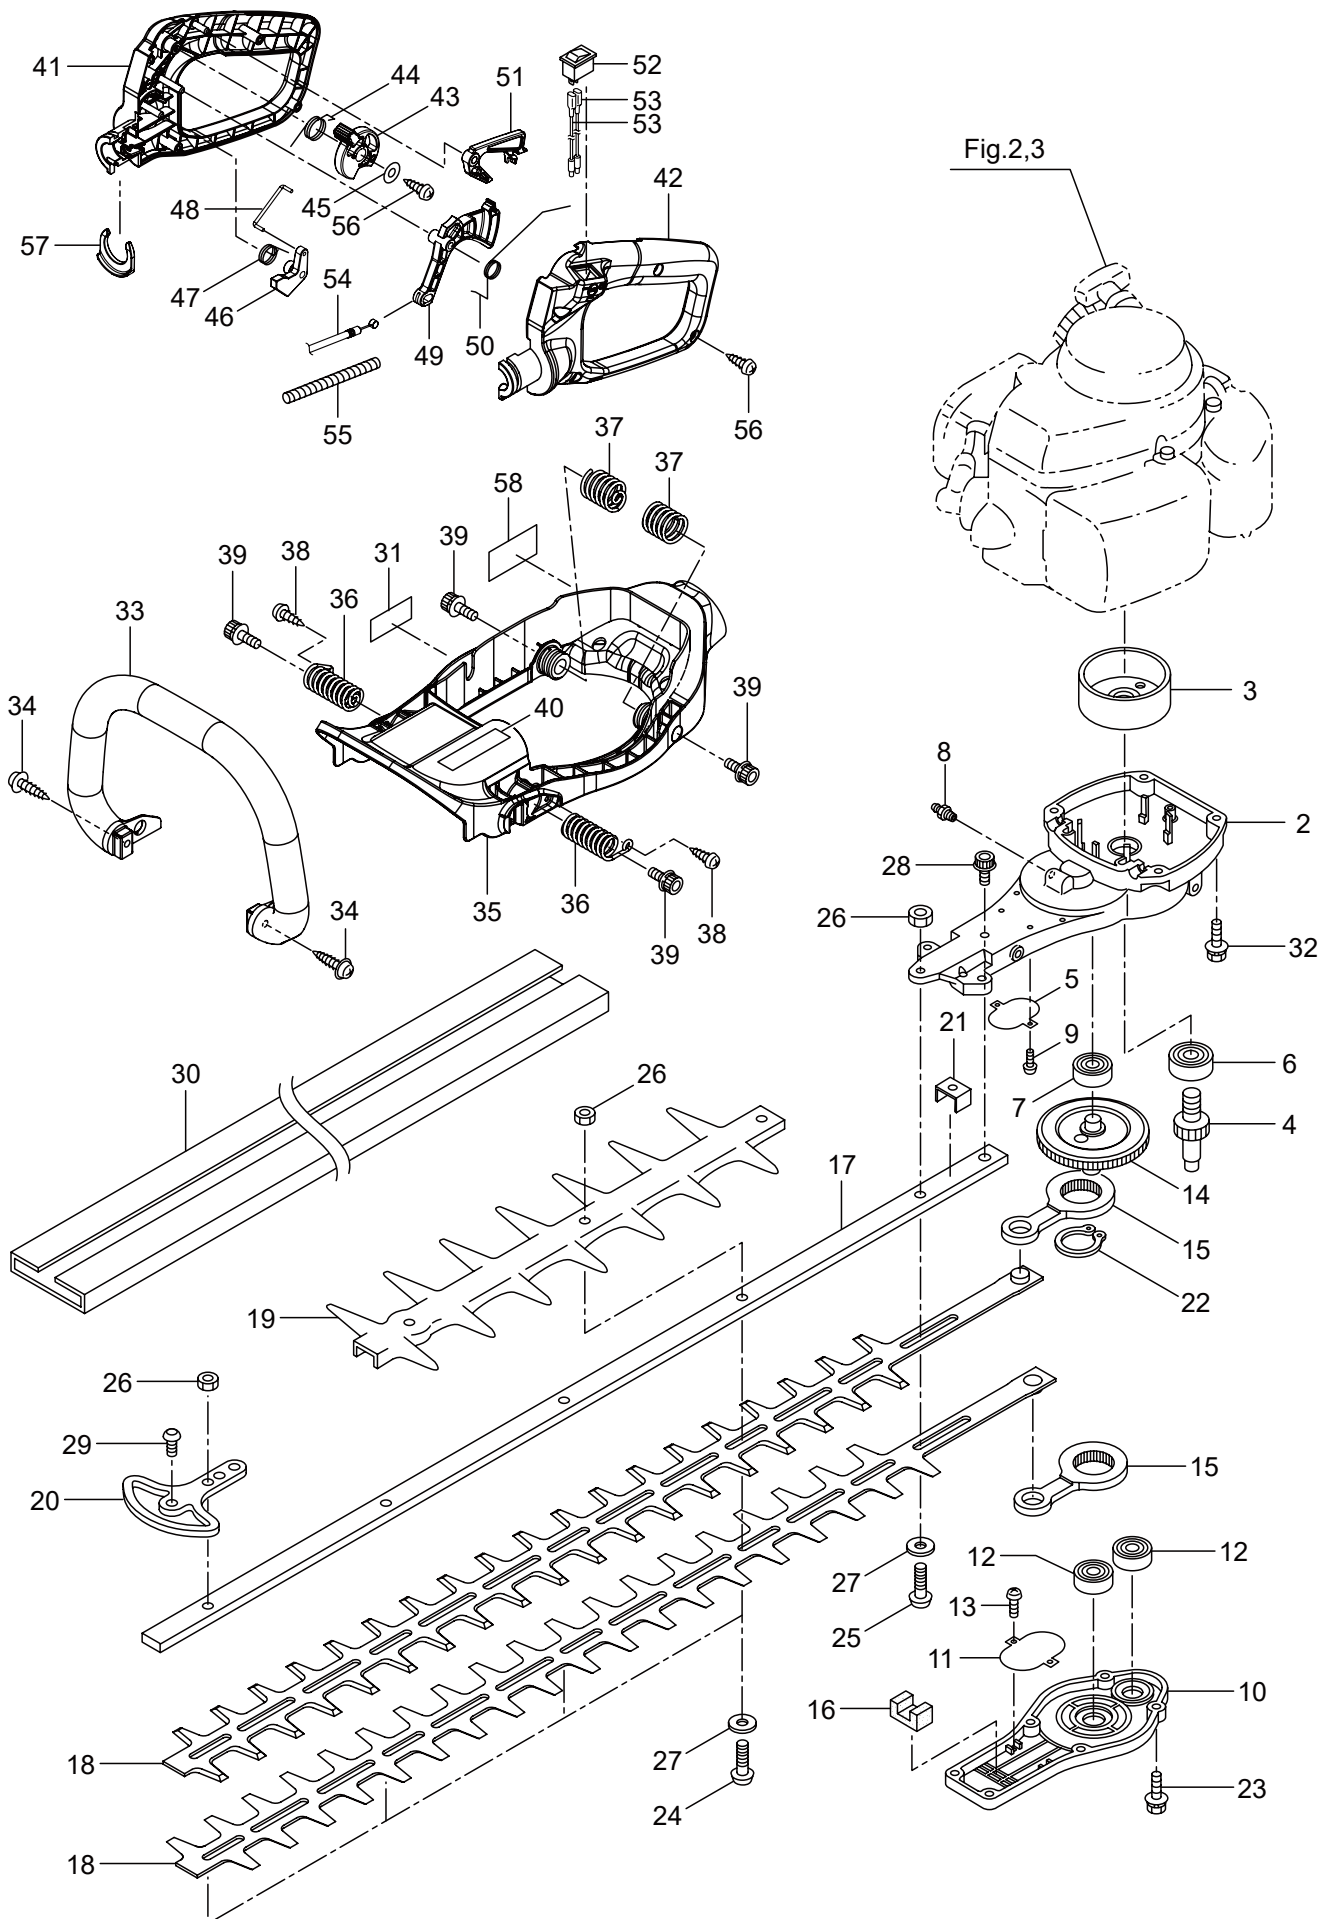

PARTS LIST

Caiman Hito 239DL

CONTENTS

1. MAIN BODY	1 ~ 4
2. ENGINE	5 ~ 8
3. CARBURETOR, FUEL TANK	9 ~ 12
4. ACCESSORIES	13 ~ 14

2019. 11.

1. HT239DL
MAIN BODY

Ref. No.	Part No.	Part Name	Q'ty	Remarks
1-1	362443	HT239DL	1	
1-2	279432	Upper Case	1	
1-3	270021	Drum	1	
1-4	271473	Pinion	1	
1-5	271474	Plate	1	
1-6	580767	Bearing	1	#6001 2RS
1-7	270423	Bearing	1	
1-8	991937	Grease Nipple	1	M6
1-9	991924	Screw	2	M3x5
1-10	271475	Lower Case	1	
1-11	271474	Plate	1	
1-12	270423	Bearing	2	
1-13	991924	Screw	2	M3x5
1-14	271465	Crank Comp	1	
1-15	271466	Rod	2	
1-16	270567	Felt	1	
1-17	271470	Guide Plate	1	
1-18	278706	Blade	2	
1-19	274877	Blade Guard	1	
1-20	278720	Chip Guard	1	
1-21	270757	Plate	1	
1-22	580777	Snap Ring	1	#26
1-23	271910	Screw	6	
1-24	991914	Screw	4	
1-25	271229	Screw	1	
1-26	991941	U-Nut	5	M6
1-27	991913	Washer	5	
1-28	272282	Screw	1	
1-29	278721	Screw	1	
1-30	270071	Cover of Blade	1	
1-31	270566	Label	1	
1-32	271908	Screw	4	
1-33	279051	Front Handle	1	
1-34	285665	Screw	2	M5x30
1-35	279106	Frame Comp	1	
1-36	279053	Spring F	2	
1-37	279054	Spring R	2	
1-38	285631	Screw	2	M4x16
1-39	261762	Cap Screw	4	M5x14
1-40	266959	Label	1	Caution
1-41	279047	Rear Handle R	1	
1-42	279048	Rear Handle L	1	
1-43	279042	Lotation Lever	1	
1-44	279043	Spring	1	
1-45	279954	Washer	1	4.5x13x1.0

1. HT239DL
MAIN BODY

Ref. No.	Part No.	Part Name	Q'ty	Remarks
1-46	279044	Lock Lever	1	
1-47	279045	Spring	1	
1-48	279046	Rod	1	
1-49	279039	Throttle Lever	1	
1-50	279040	Spring	1	
1-51	279041	Safety Lever	1	
1-52	236722	Stop Switch	1	
1-53	279037	Lead	2	
1-54	279035	Cable Comp	1	
1-55	279570	Tube	1	230L
1-56	285631	Screw	5	M4x16
1-57	279038	Clip	1	
1-58	266957	Label	1	