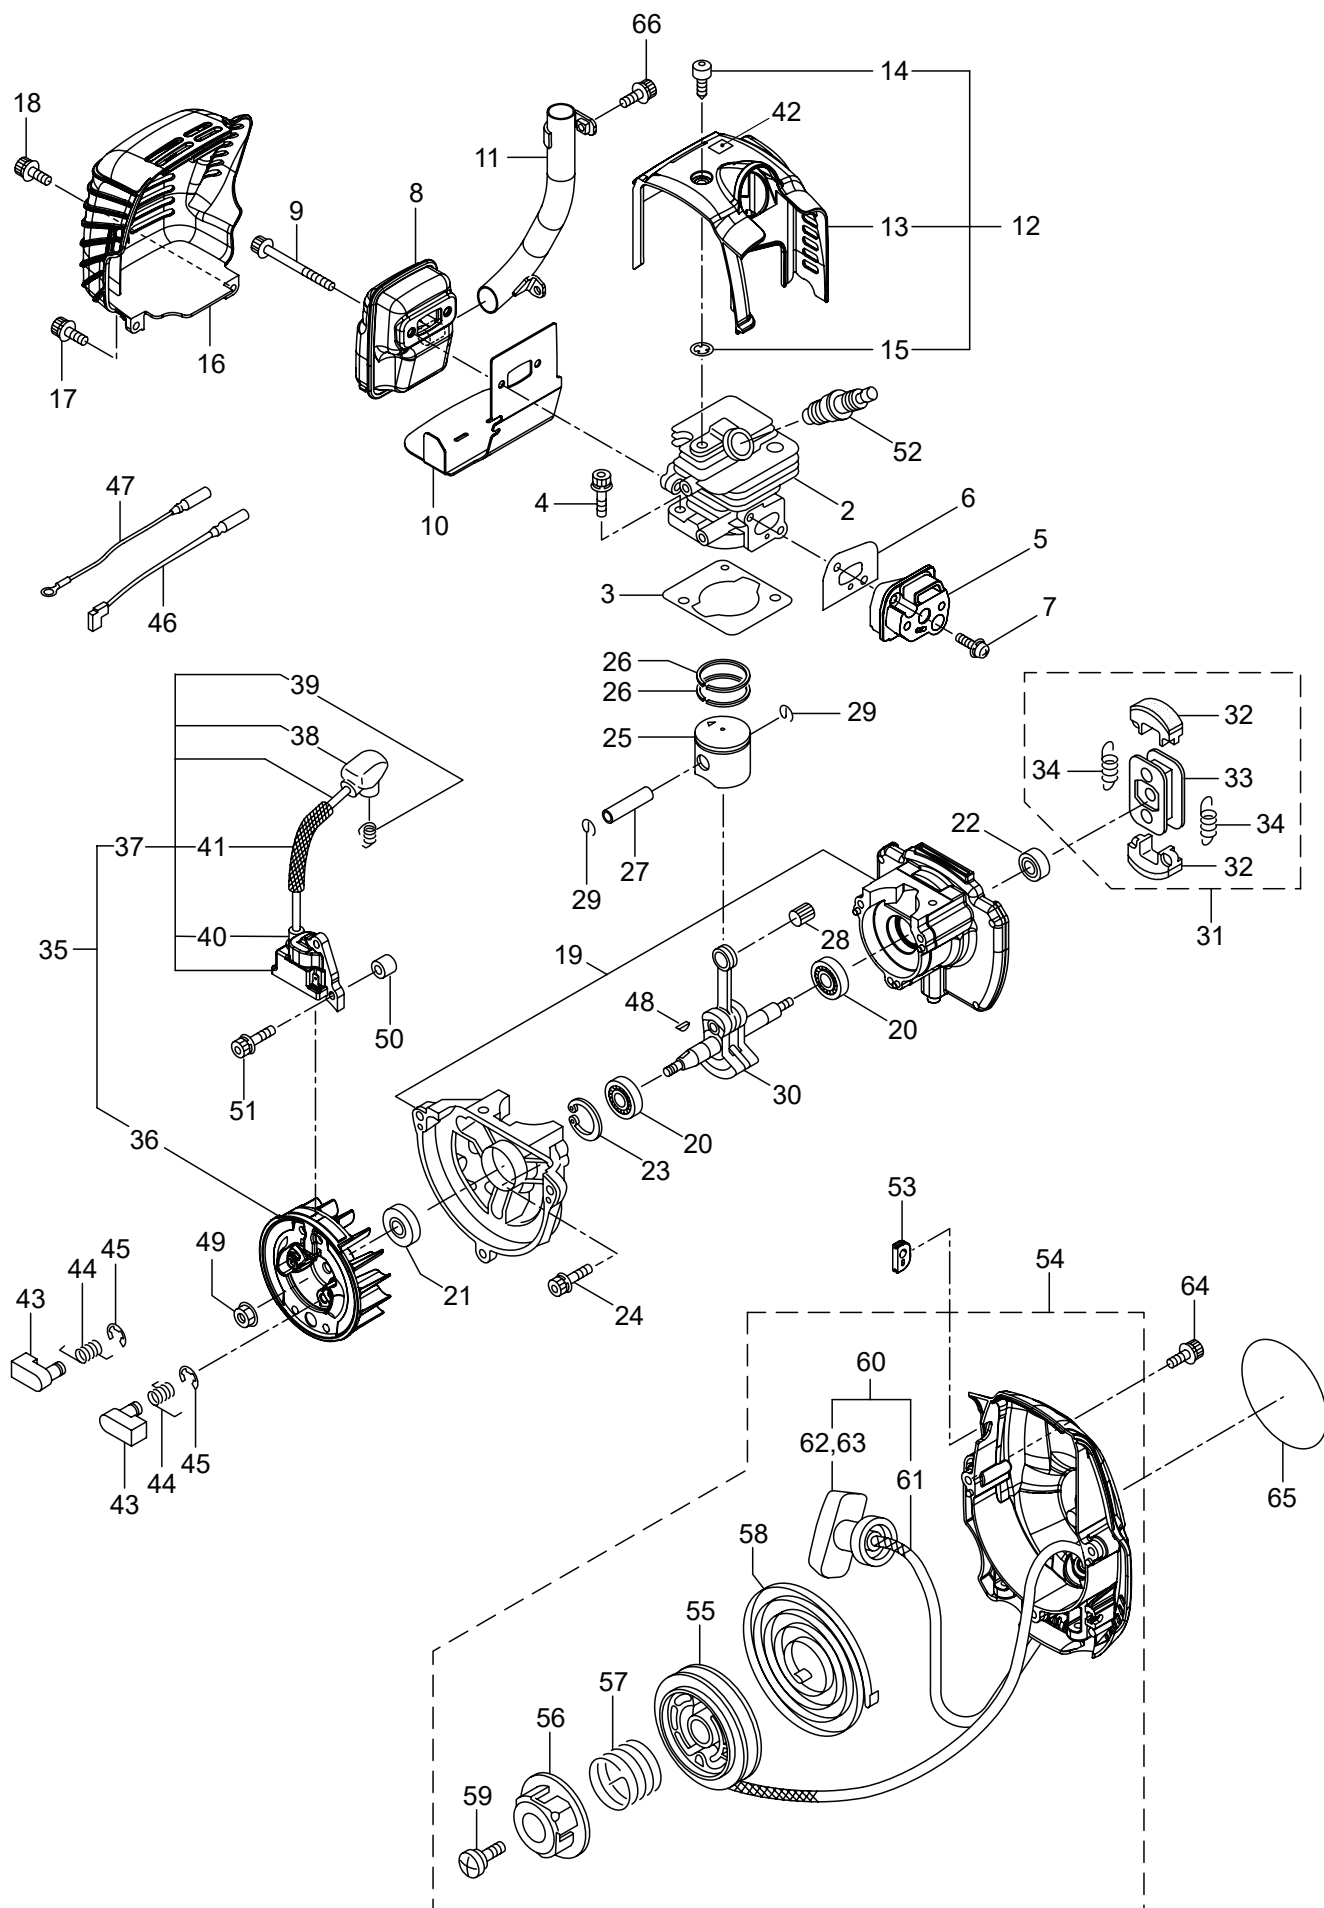

2. HT239DL ENGINE

Ref. No.	Part No.	Part Name	Q'ty	Remarks
2-46	267492	Lead	1	130L
2-47	284541	Wire,Lead	1	
2-48	261076	Woodruff Key	1	3x10
2-49	261077	Nut,Rotor	1	M6
2-50	280381	Spacer	2	
2-51	279850	Cap Screw	2	M4x25
2-52	288264	Spark Plug	1	BPMR8Y
2-53	278294	Grommet	1	
2-54	278177	Starter Ass'y	1	Incl.55-63
2-55	286363	Reel	1	
2-56	286364	Cam Plate	1	
2-57	283290	Spring	1	
2-58	280931	Spiral Spring	1	
2-59	267213	Screw	1	
2-60	283291	Rope Ass'y	1	Incl.61-63
2-61	283292	Starter Rope	1	
2-62	261725	Starter Grip	1	
2-63	283293	Rope Stopper	1	
2-64	267290	Cap Screw	3	M5x20
2-65	279305	Label	1	HT239DL
2-66	261250	Cap Screw	1	M5x20