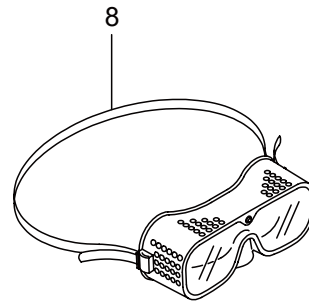

4. HT239DL
ACCESSORIES

Ref. No.	Part No.	Part Name	Q'ty	Remarks
4-1	279225	Instruction Manual	1	GB/ES/PT
4-2	279226	Instruction Manual	1	FR/DE/IT
4-3	279227	Instruction Manual	1	RU/PL/RO
4-4	524570	Parts List	1	HT239DL
4-5	264606	Tool Set	1	Incl.6,7
4-6	219431	Wrench	1	3mm
4-7	219432	Wrench	1	4mm
4-8	221460	Goggles	1