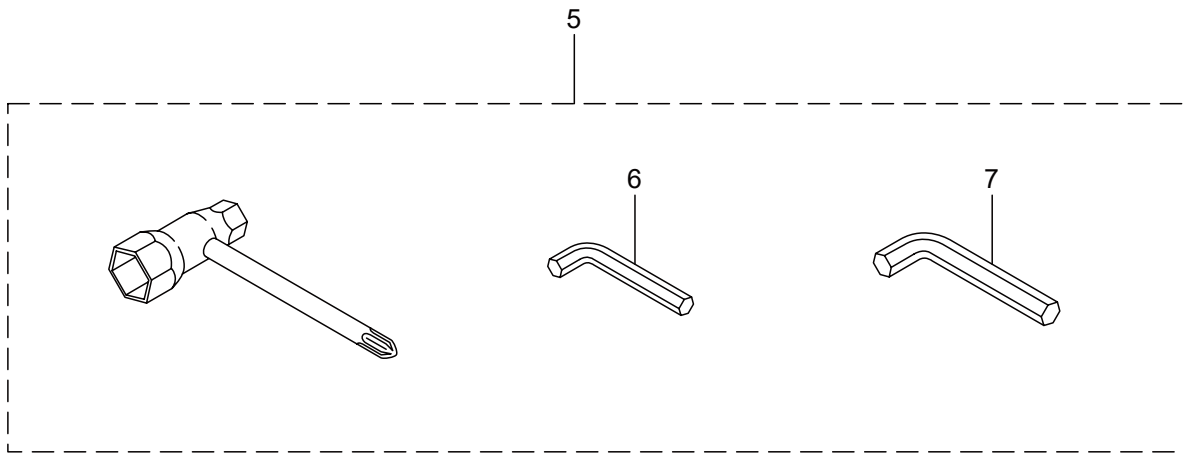

4. HT239DL
ACCESSORIES

Ref. No.	Part No.	Part Name	Q'ty	Remarks
4-1	279225	Instruction Manual	1	GB/ES/PT
4-2	279226	Instruction Manual	1	FR/DE/IT
4-3	279227	Instruction Manual	1	RU/PL/RO
4-4	524570	Parts List	1	HT239DL
4-5	264606	Tool Set	1	Incl.6,7
4-6	219431	Wrench	1	3mm
4-7	219432	Wrench	1	4mm
4-8	221460	Goggles	1