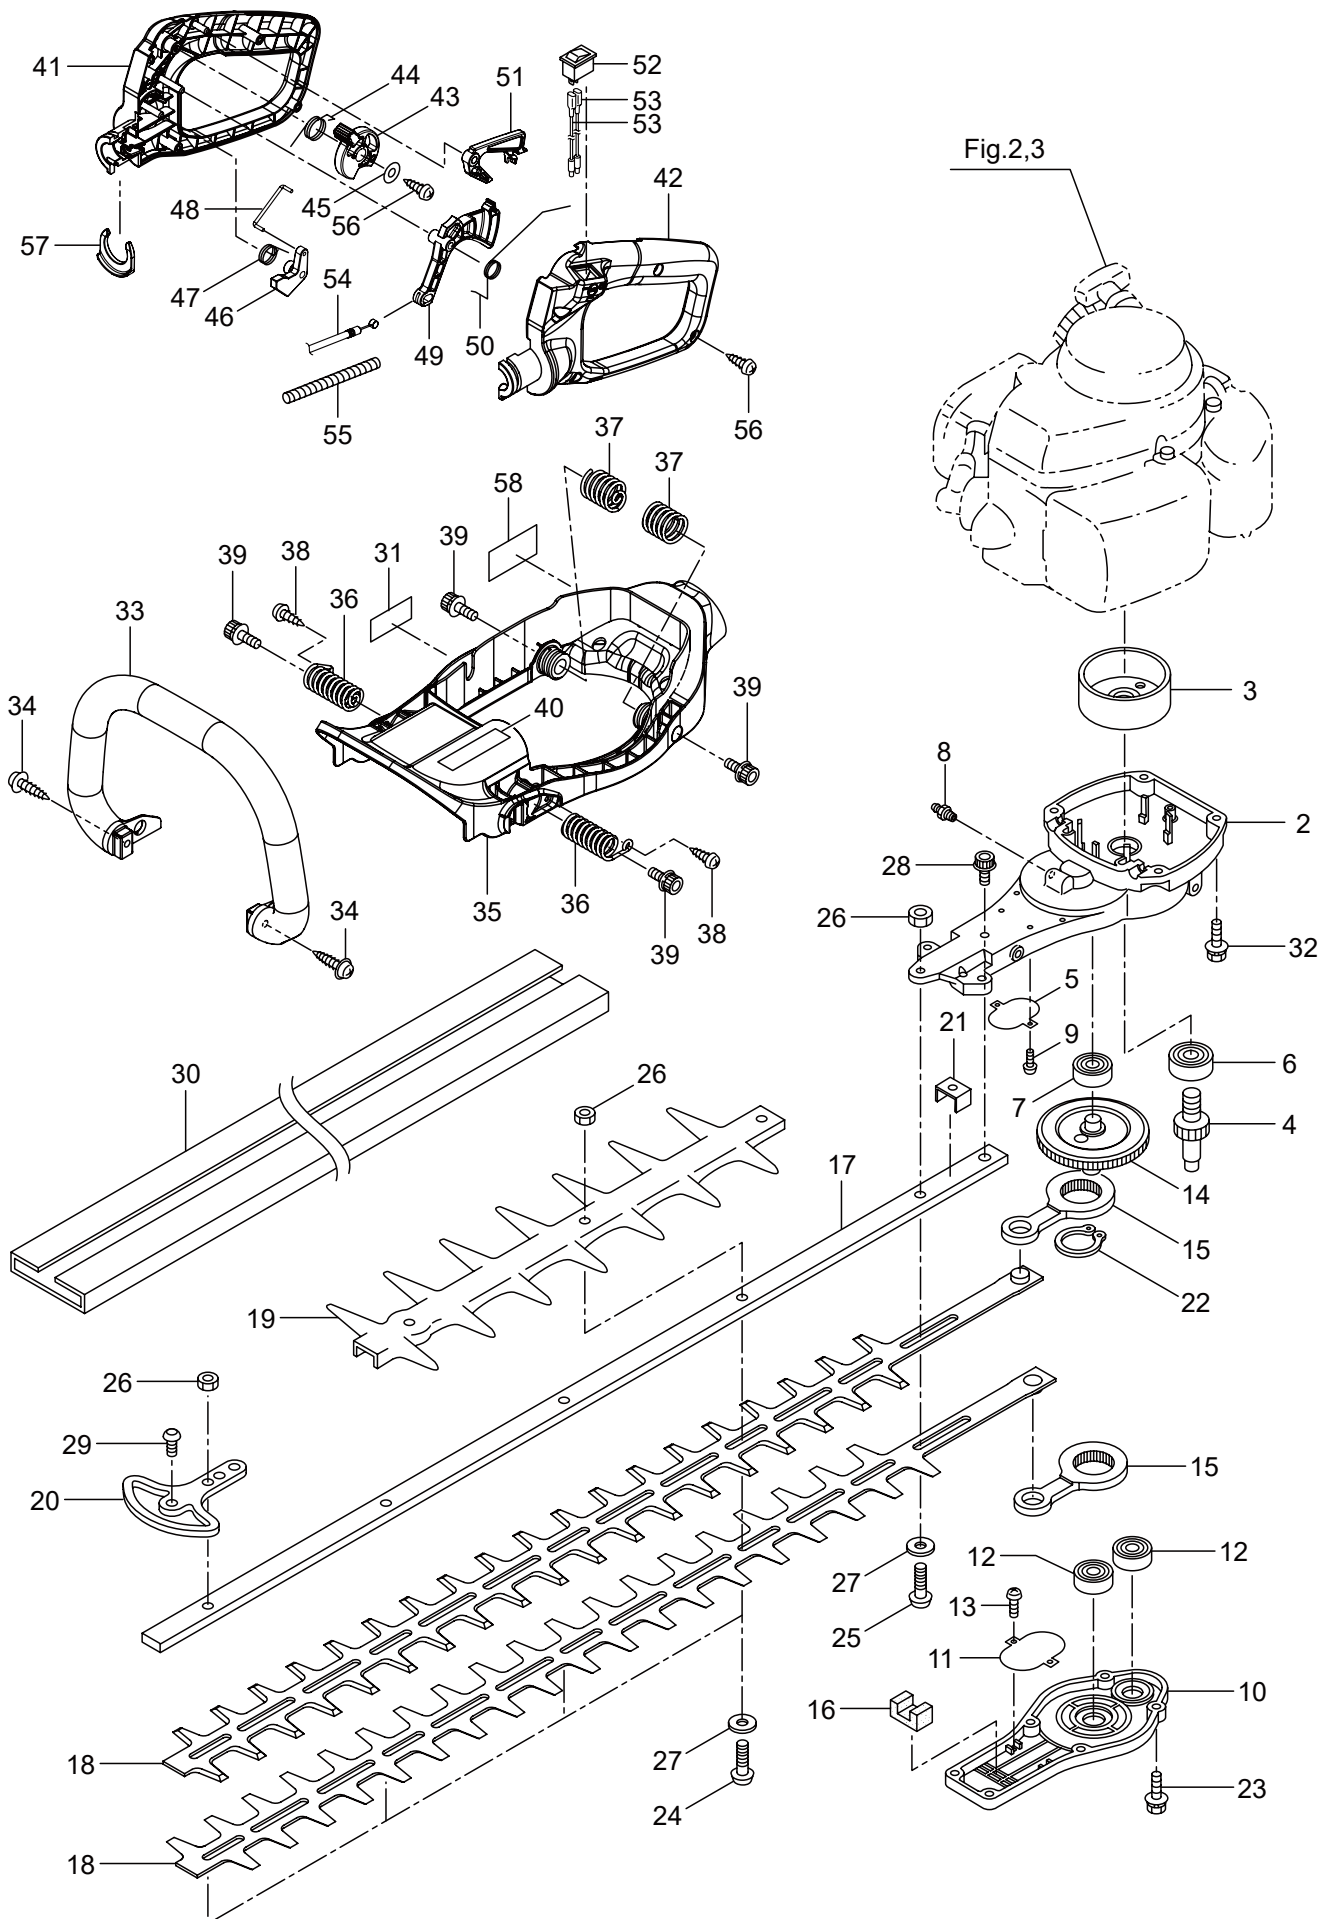

PARTS LIST

Caiman Hito 239DL

CONTENTS

1. MAIN BODY	1 ~ 4
2. ENGINE	5 ~ 8
3. CARBURETOR, FUEL TANK	9 ~ 12
4. ACCESSORIES	13 ~ 14

2019. 11.

1. HT239DL
MAIN BODY

Ref. No.	Part No.	Part Name	Q'ty	Remarks
1-1	362443	HT239DL	1	
1-2	279432	Upper Case	1	
1-3	270021	Drum	1	
1-4	271473	Pinion	1	
1-5	271474	Plate	1	
1-6	580767	Bearing	1	#6001 2RS
1-7	270423	Bearing	1	
1-8	991937	Grease Nipple	1	M6
1-9	991924	Screw	2	M3x5
1-10	271475	Lower Case	1	
1-11	271474	Plate	1	
1-12	270423	Bearing	2	
1-13	991924	Screw	2	M3x5
1-14	271465	Crank Comp	1	
1-15	271466	Rod	2	
1-16	270567	Felt	1	
1-17	271470	Guide Plate	1	
1-18	278706	Blade	2	
1-19	274877	Blade Guard	1	
1-20	278720	Chip Guard	1	
1-21	270757	Plate	1	
1-22	580777	Snap Ring	1	#26
1-23	271910	Screw	6	
1-24	991914	Screw	4	
1-25	271229	Screw	1	
1-26	991941	U-Nut	5	M6
1-27	991913	Washer	5	
1-28	272282	Screw	1	
1-29	278721	Screw	1	
1-30	270071	Cover of Blade	1	
1-31	270566	Label	1	
1-32	271908	Screw	4	
1-33	279051	Front Handle	1	
1-34	285665	Screw	2	M5x30
1-35	279106	Frame Comp	1	
1-36	279053	Spring F	2	
1-37	279054	Spring R	2	
1-38	285631	Screw	2	M4x16
1-39	261762	Cap Screw	4	M5x14
1-40	266959	Label	1	Caution
1-41	279047	Rear Handle R	1	
1-42	279048	Rear Handle L	1	
1-43	279042	Lotation Lever	1	
1-44	279043	Spring	1	
1-45	279954	Washer	1	4.5x13x1.0

1. HT239DL
MAIN BODY

Ref. No.	Part No.	Part Name	Q'ty	Remarks
1-46	279044	Lock Lever	1	
1-47	279045	Spring	1	
1-48	279046	Rod	1	
1-49	279039	Throttle Lever	1	
1-50	279040	Spring	1	
1-51	279041	Safety Lever	1	
1-52	236722	Stop Switch	1	
1-53	279037	Lead	2	
1-54	279035	Cable Comp	1	
1-55	279570	Tube	1	230L
1-56	285631	Screw	5	M4x16
1-57	279038	Clip	1	
1-58	266957	Label	1	