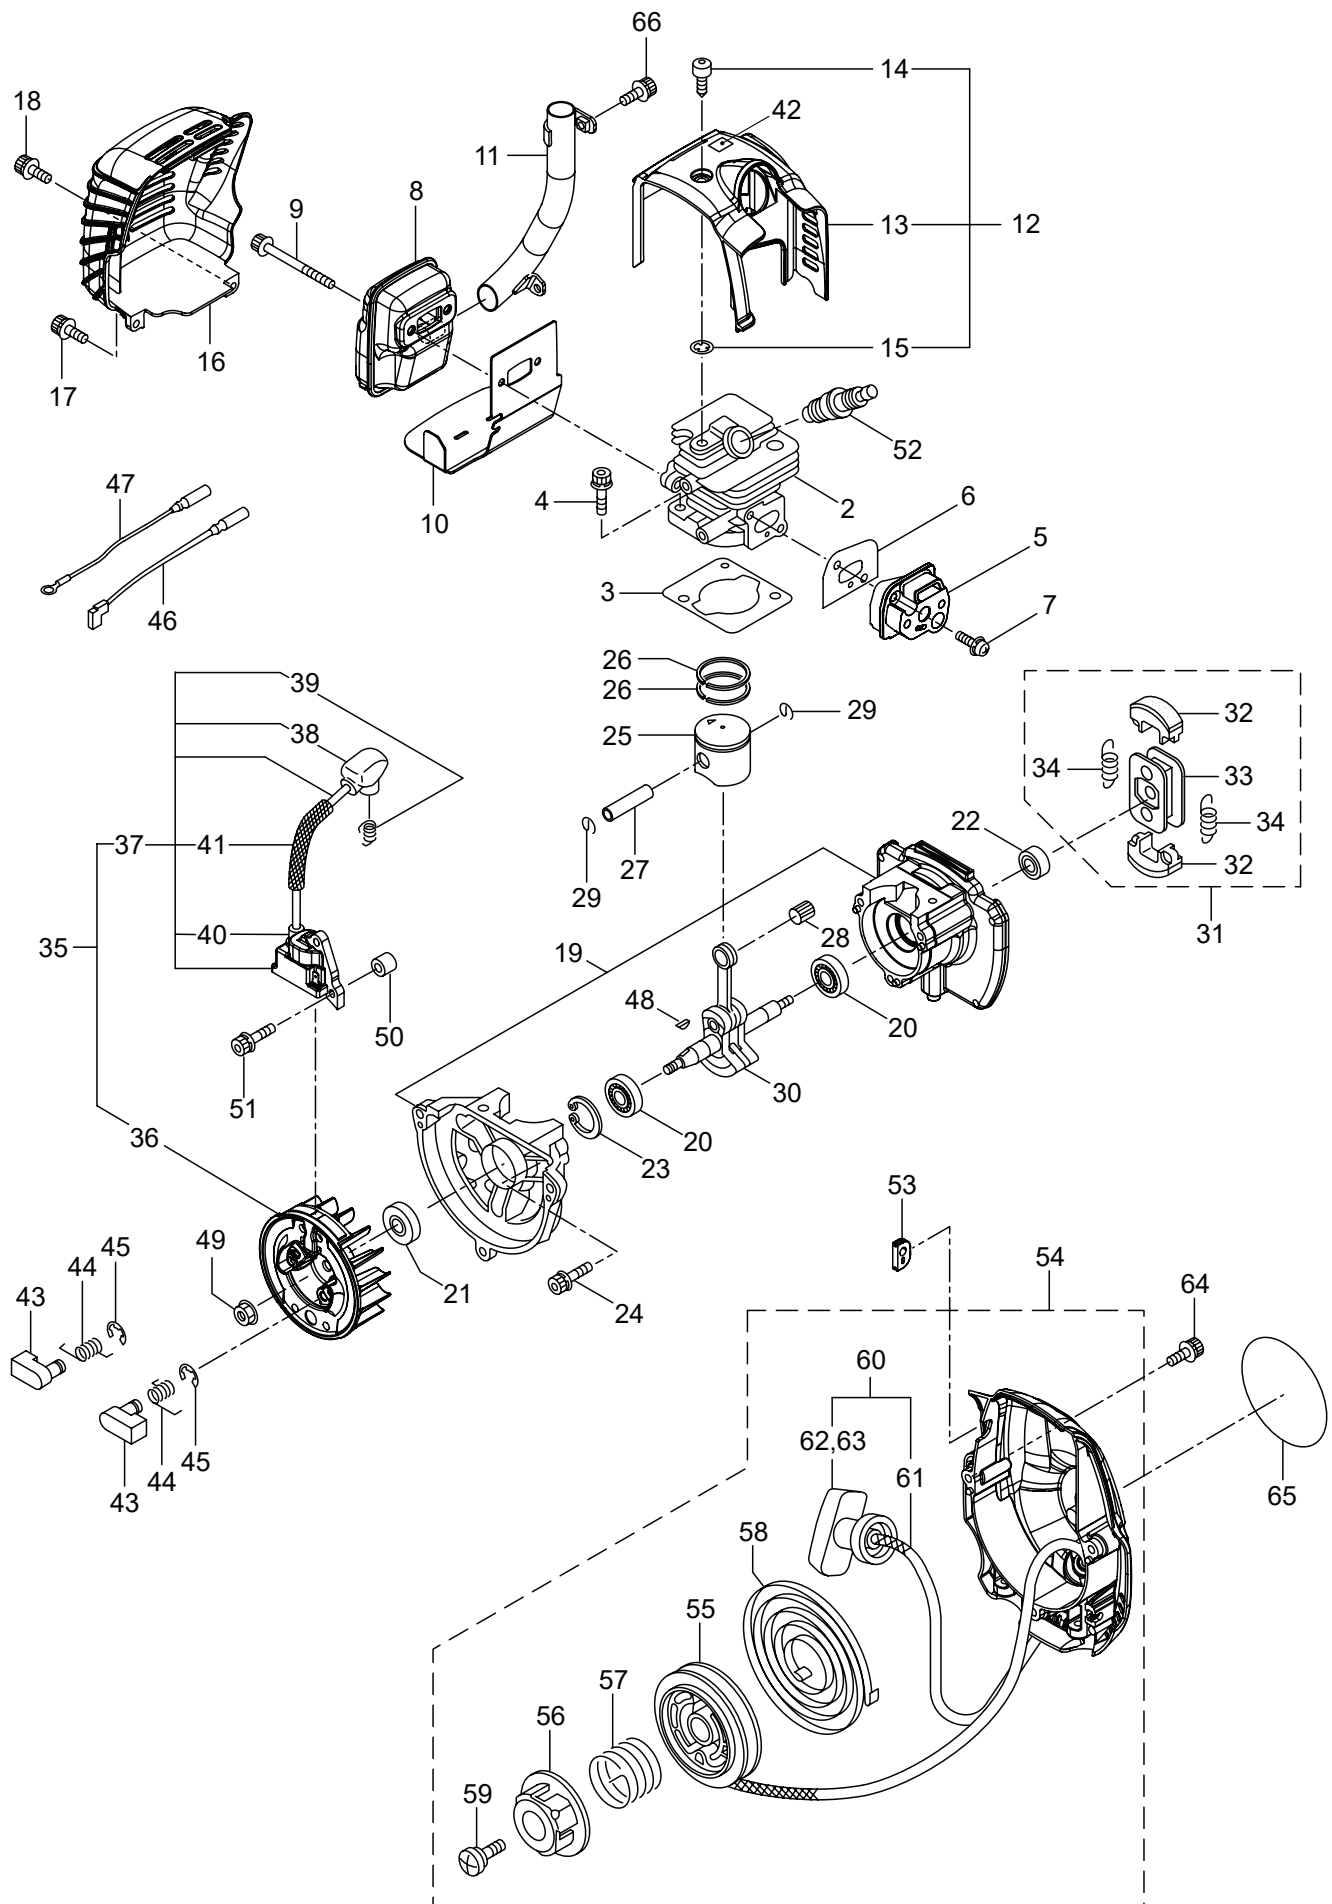

2. HT239DL ENGINE

Ref. No.	Part No.	Part Name	Q'ty	Remarks
2-1	875195	Engine	1	HE232/08
2-2	278641	Cylinder	1	
2-3	289643	Gasket	1	
2-4	267290	Cap Screw	2	M5x20
2-5	272744	Insulator	1	New gasket required
2-6	267049	Gasket	1	
2-7	265924	Cap Screw	2	M5x25
2-8	278263	Muffler Comp	1	
2-9	266402	Cap Screw	2	M5x55
2-10	246971	Gasket	1	
2-11	279055	Tail Pipe Comp	1	
2-12	278288	Cylinder Cover Ass'y	1	Incl.13-15
2-13	277793	Cylinder Cover	1	
2-14	286399	Knob	1	M5
2-15	286270	Washer	1	M5
2-16	279059	Muffler Cover Comp	1	
2-17	261607	Cap Screw	1	M5x16
2-18	267191	Cap Screw	1	M5x16
2-19	278208	Crankcase	1	
2-20	261181	Bearing	2	#6000C3
2-21	277906	Oil Seal	1	TC10267
2-22	277909	Oil Seal	1	TC10207
2-23	054676	Snap Ring	1	#26
2-24	261246	Cap Screw	3	M5x25
2-25	272204	Piston	1	
2-26	264891	Piston Ring	2	(2)required
2-27	261036	Piston Pin	1	
2-28	288520	Bearing, Needle	1	
2-29	261576	Clip,Piston	2	
2-30	283155	Shaft Comp	1	
2-31	246054	Clutch Ass'y	1	Incl.31-33
2-32	246068	Clutch Shoe	2	(2)required
2-33	246069	Clutch Boss Comp	1	
2-34	246070	Spring	2	(2)required
2-35	278161	Magneto Ass'y	1	Incl.36-41
2-36	278176	Rotor/Fan	1	
2-37	278293	Ignition Coil Ass'y	1	Incl.38-41
2-38	282292	Plug Boot	1	
2-39	261075	Connector	1	
2-40	261072	Cap	1	
2-41	280080	Insulator	1	
2-42	283526	Label	1	
2-43	280936	Ratchet	2	
2-44	280553	Spring	2	
2-45	020299	E-Ring	2	#4