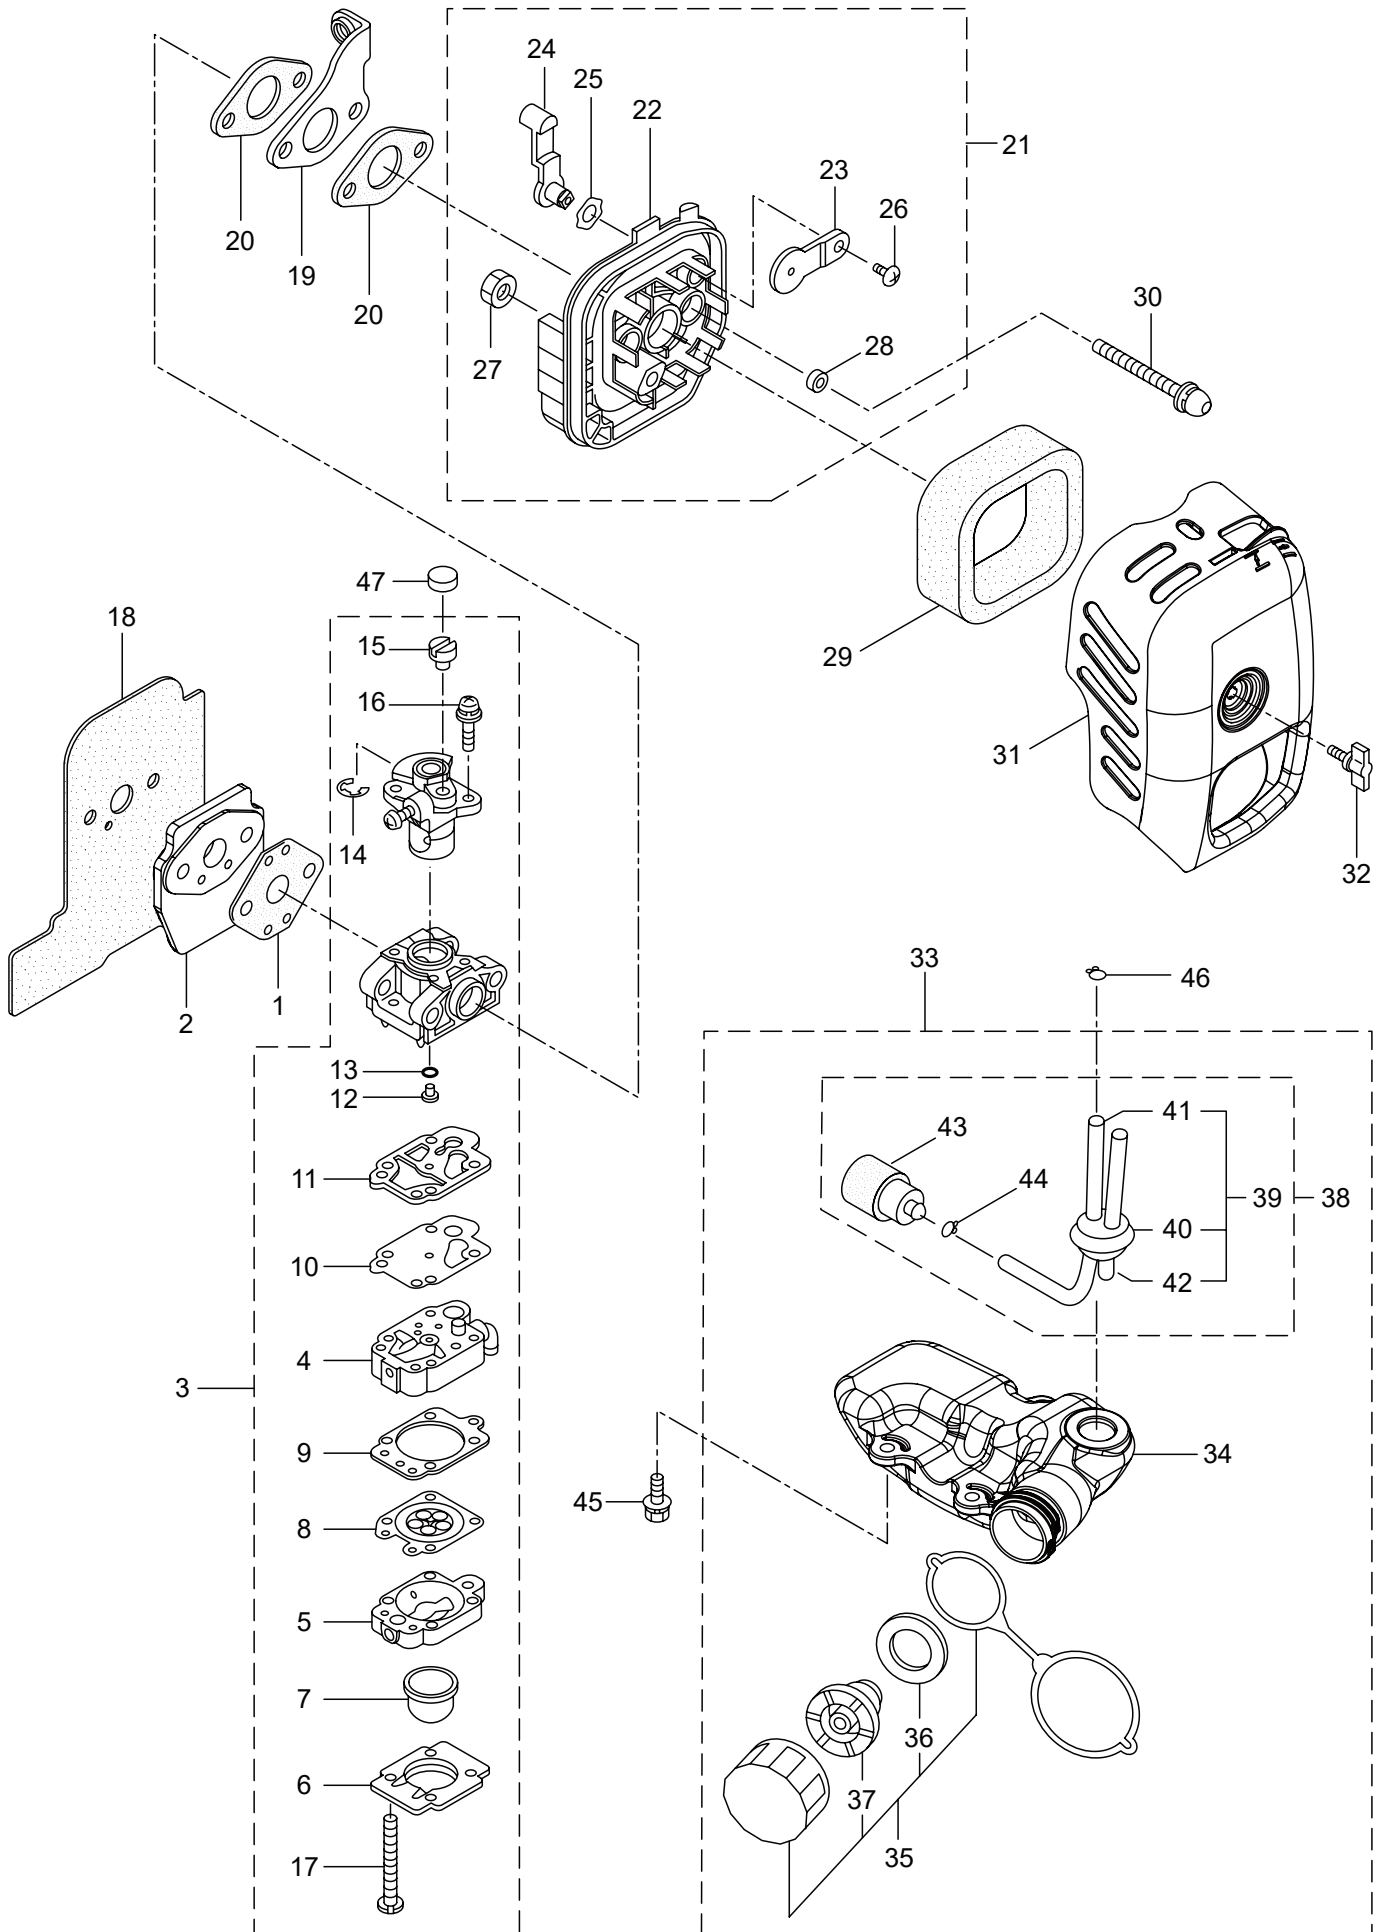

3. HT239DL
CARBURETOR, FUEL TANK

Ref. No.	Part No.	Part Name	Q'ty	Remarks
3-46	261117	Clip	1	
3-47	280020	Swivel Ring	1