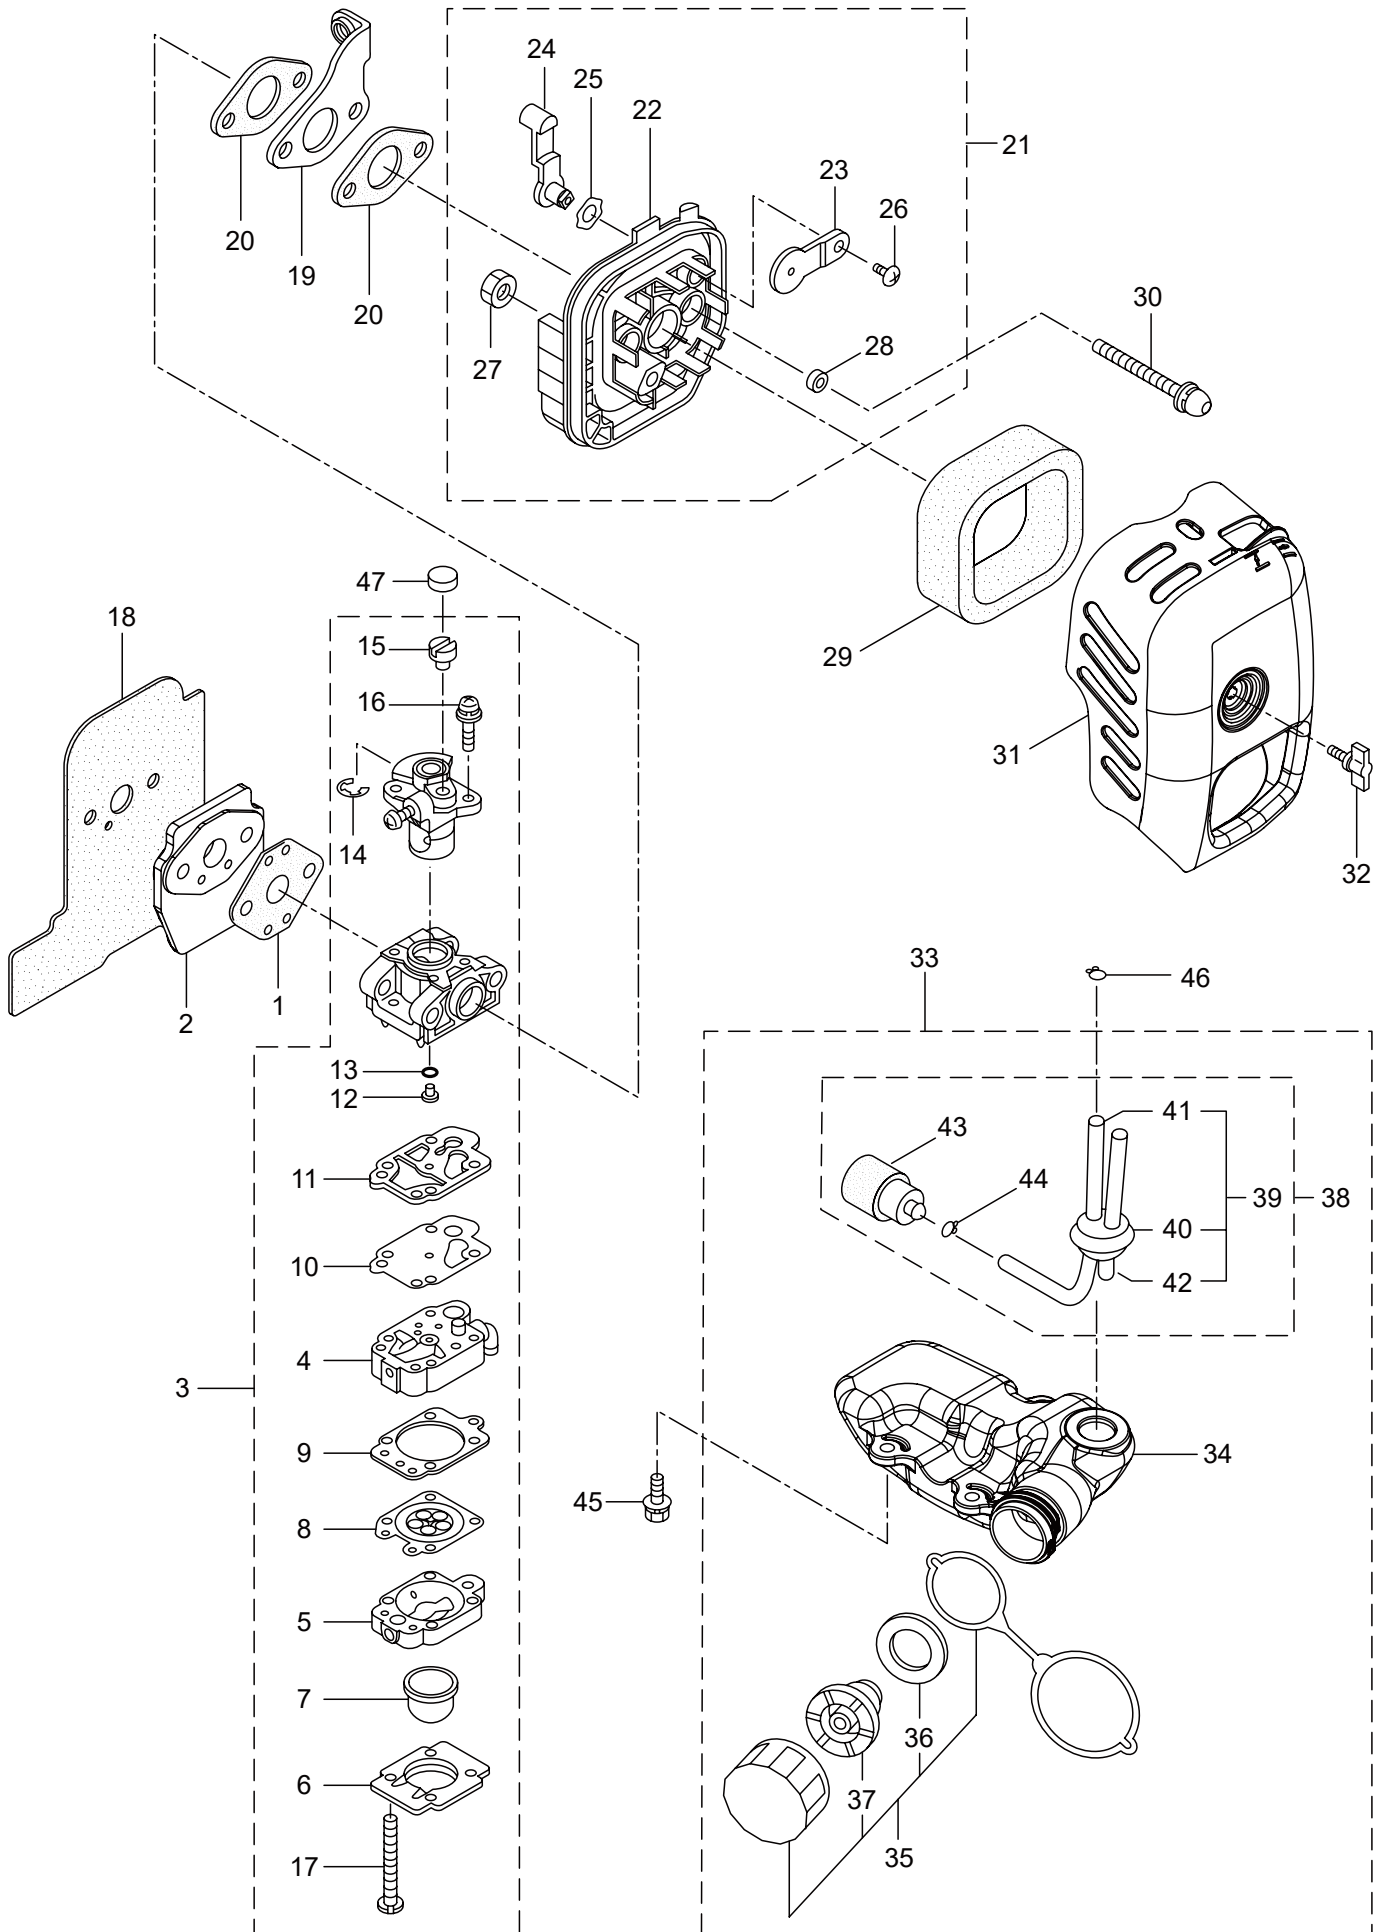

3. HT239DL
CARBURETOR, FUEL TANK

Ref. No.	Part No.	Part Name	Q'ty	Remarks
3-1	261864	Gasket	1	
3-2	279050	Divider	1	
3-3	278297	Carburetor Ass'y	1	Incl.4-17
3-4	268499	Pump Body	1	
3-5	262991	Purge Body	1	
3-6	262992	Cover Plate	1	
3-7	261874	Primer Bulb	1	
3-8	283905	Diaphragm, Meterring	1	
3-9	262993	Gasket	1	
3-10	262994	Diaphragm,Fuel Pump	1	
3-11	282576	Gasket	1	
3-12	289396	Main Jet	1	
3-13	261871	O-Ring	1	
3-14	261876	E-Ring	1	
3-15	261658	Swivel	1	
3-16	264682	Screw	2	
3-17	262996	Screw	4	
3-18	278750	Gasket	1	
3-19	283773	Stay	1	
3-20	283771	Gasket	2	
3-21	289048	Case Ass'y	1	Incl.22-28
3-22	269050	Case Body	1	
3-23	289019	Valve	1	
3-24	284803	Lever	1	
3-25	284816	Washer	1	6.4x11x0.15
3-26	269032	Screw	1	
3-27	126993	Nut	1	M5
3-28	269051	Sleeve	2	
3-29	269030	Element	1	
3-30	280102	Screw	2	M5x65
3-31	279049	Cleaner Cover	1	
3-32	281438	Knob	1	
3-33	278209	Fuel Tank Ass'y	1	Incl.34-44
3-34	277791	Fuel Tank	1	
3-35	283438	Tank Cap Ass'y	1	Incl.36,37
3-36	283727	Gasket	1	
3-37	283764	Breather Ass'y	1	
3-38	265752	Fuel Pipe Pick-up Ass'y	1	Incl.39-44
3-39	264031	Fuel Pipe Ass'y	1	Incl.40-42
3-40	261115	Grommet	1	
3-41	261690	Fuel Pipe	1	160L
3-42	263038	Return Pipe	1	3x6x85L
3-43	277887	Filter Ass'y	1	
3-44	261117	Clip	1	
3-45	269690	Cap Screw	3	M5x18