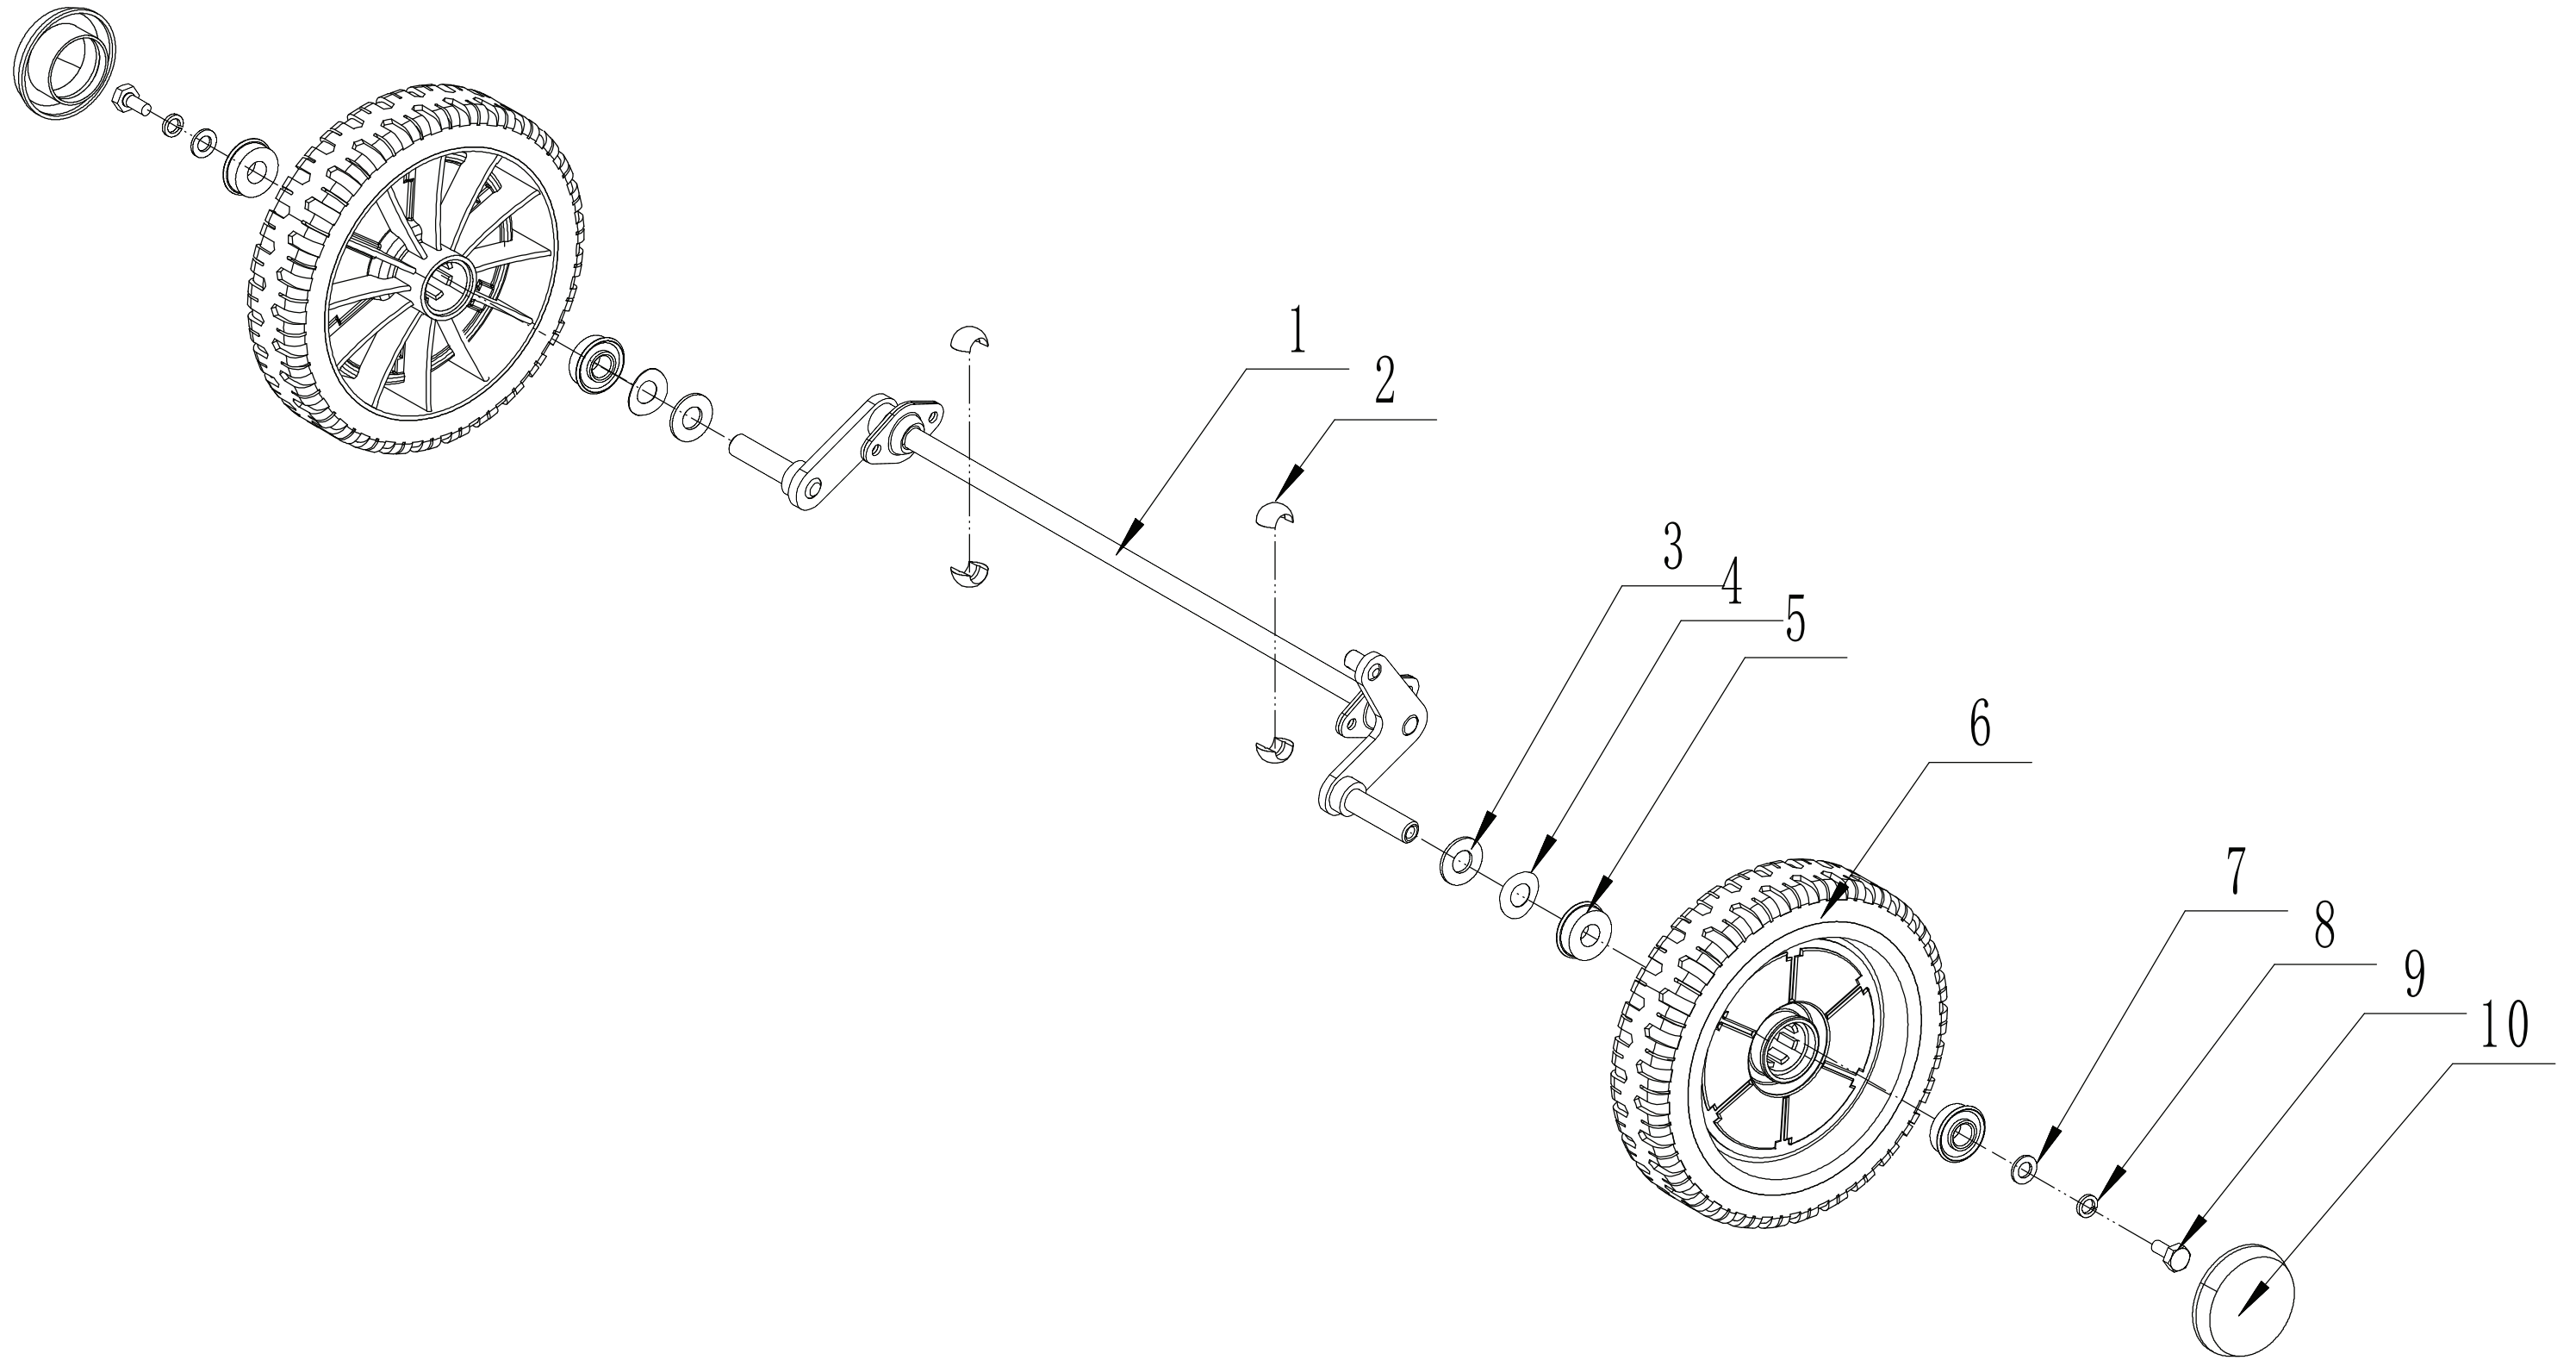

4 Front axle

Front axle part list			
No.	ART	Name	Qty
1	U537-00132	Front axle weldment	1
2	U455-00059	Spherical bearing	4
3	U455-00058	Washer	2
4	U455-00057	spacer	2
5	U455-00056	Bearing	4
6	U537-00133	8"wheel	2
7	U455-00061	washer 8	2
8	U455-00053	spring washer 8	2
9	U455-00052	Bolt - M8×15	2
10	U455-00051	wheel cover	2