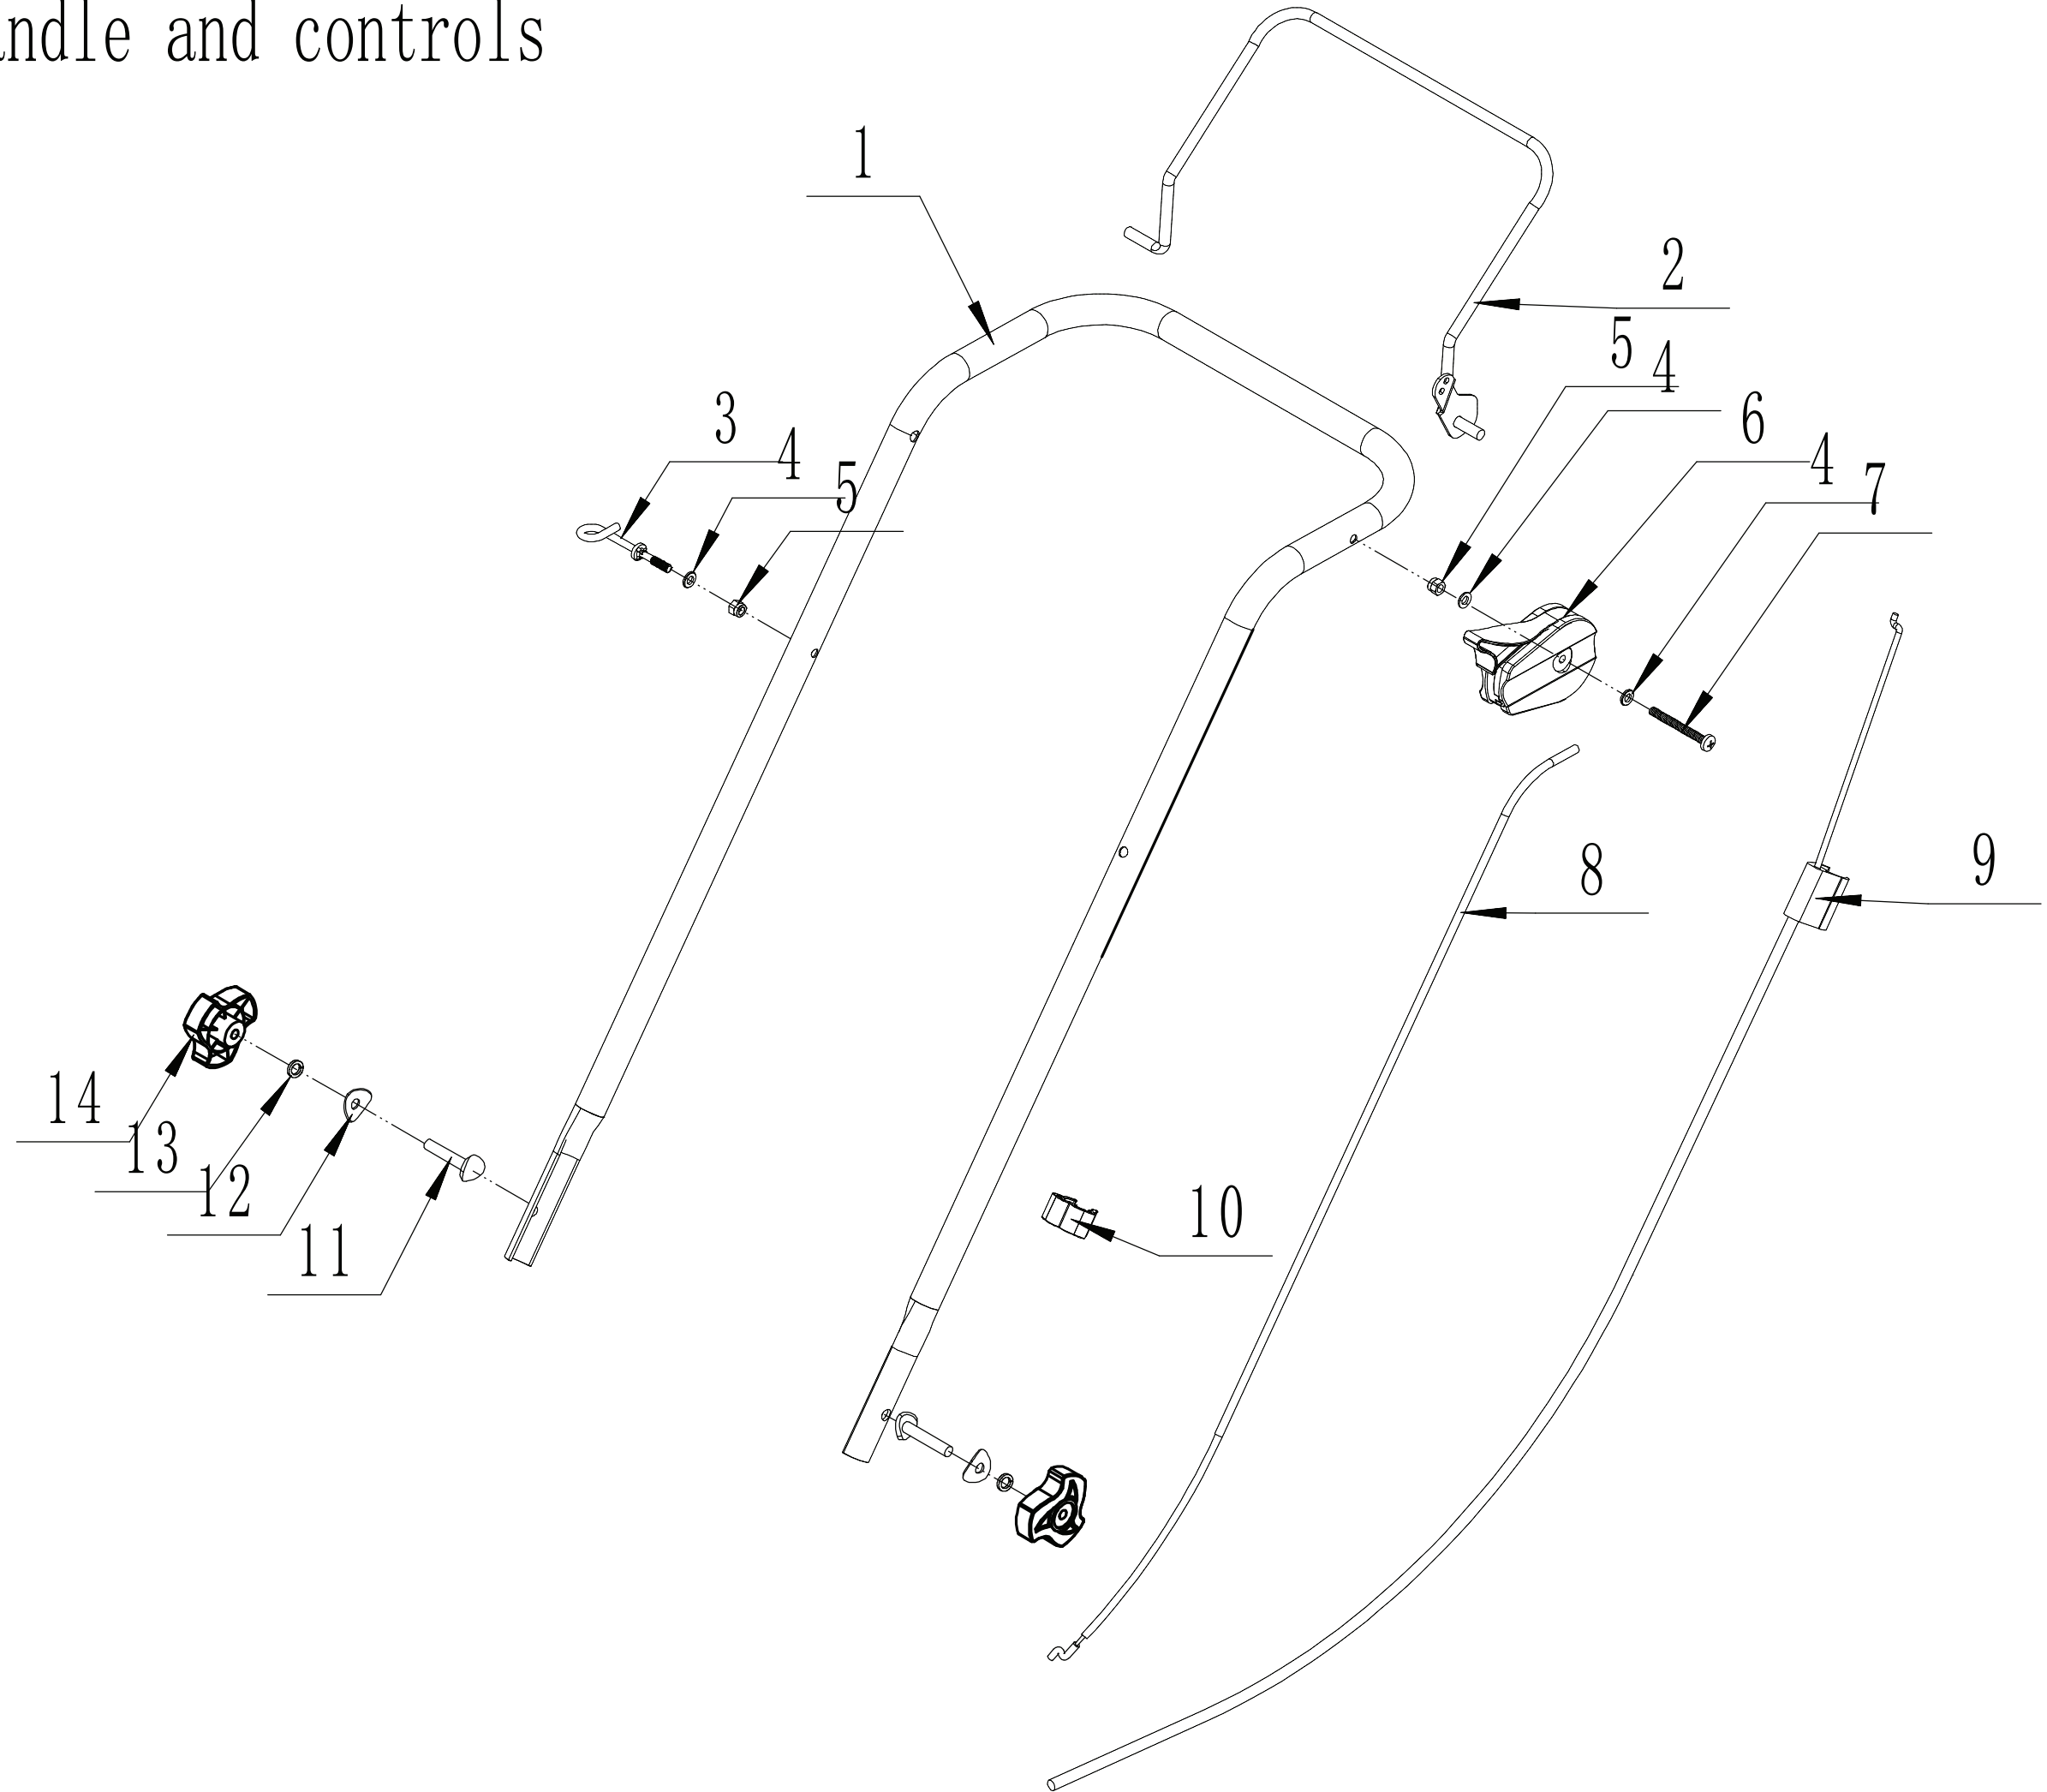

# 4 Front axle

<b>Front axle part list</b>			
<b>No.</b>	<b>ART</b>	<b>Name</b>	<b>Qty</b>
1	U537-00132	Front axle weldment	1
2	U455-00059	Spherical bearing	4
3	U455-00058	Washer	2
4	U455-00057	spacer	2
5	U455-00056	Bearing	4
6	U537-00133	8"wheel	2
7	U455-00061	washer 8	2
8	U455-00053	spring washer 8	2
9	U455-00052	Bolt - M8×15	2
10	U455-00051	wheel cover	2

# 5 Rear axle

<b>Rear axle part list</b>			
<b>No.</b>	<b>ART</b>	<b>Name</b>	<b>Qty</b>
1	U537-00134	Rear axle weldment	1
2	U455-00059	spherical bearing	4
3	U537-00135	adjustment lever	1
4	UG700-00138	Bolt - M6×16	1
5	U455-00054	Washer 6	1
6	U455-00013	Nut - M6	1
7	U455-00058	Washer	2
8	U455-00057	Spacer	2
9	U455-00056	Bearing	4
10	U537-00133	8"wheel	2
11	U455-00061	Washer 8	2
12	U455-00053	Spring washer 8	2
13	U455-00052	Bolt - M8×15	2
14	U455-00051	Wheel cover	2

# 6 Handle and controls

<b>Handle and controls part list</b>			
<b>No.</b>	<b>ART</b>	<b>Name</b>	<b>Qty</b>
1	U537-00137	Upper handle	1
2	U537-00138	Brake lever	1
3	U455-00099	Cable hook	1
4	U455-00054	Washer 6	3
5	U455-00013	Nut - M6	2
6	U537-00139	Throttle cable box	1
7	UV160-00010	Screw - M6x55	1
8	U537-00140	Throttle cable	1
9	U537-00141	Brake cable	1
10	U537-00142	Circlip	1
11	U537-00143	Connecting bolt	2
12	U537-00144	washer	2
13	U455-00053	Spring washer 8	2
14	U537-00145	Handle wheel	2