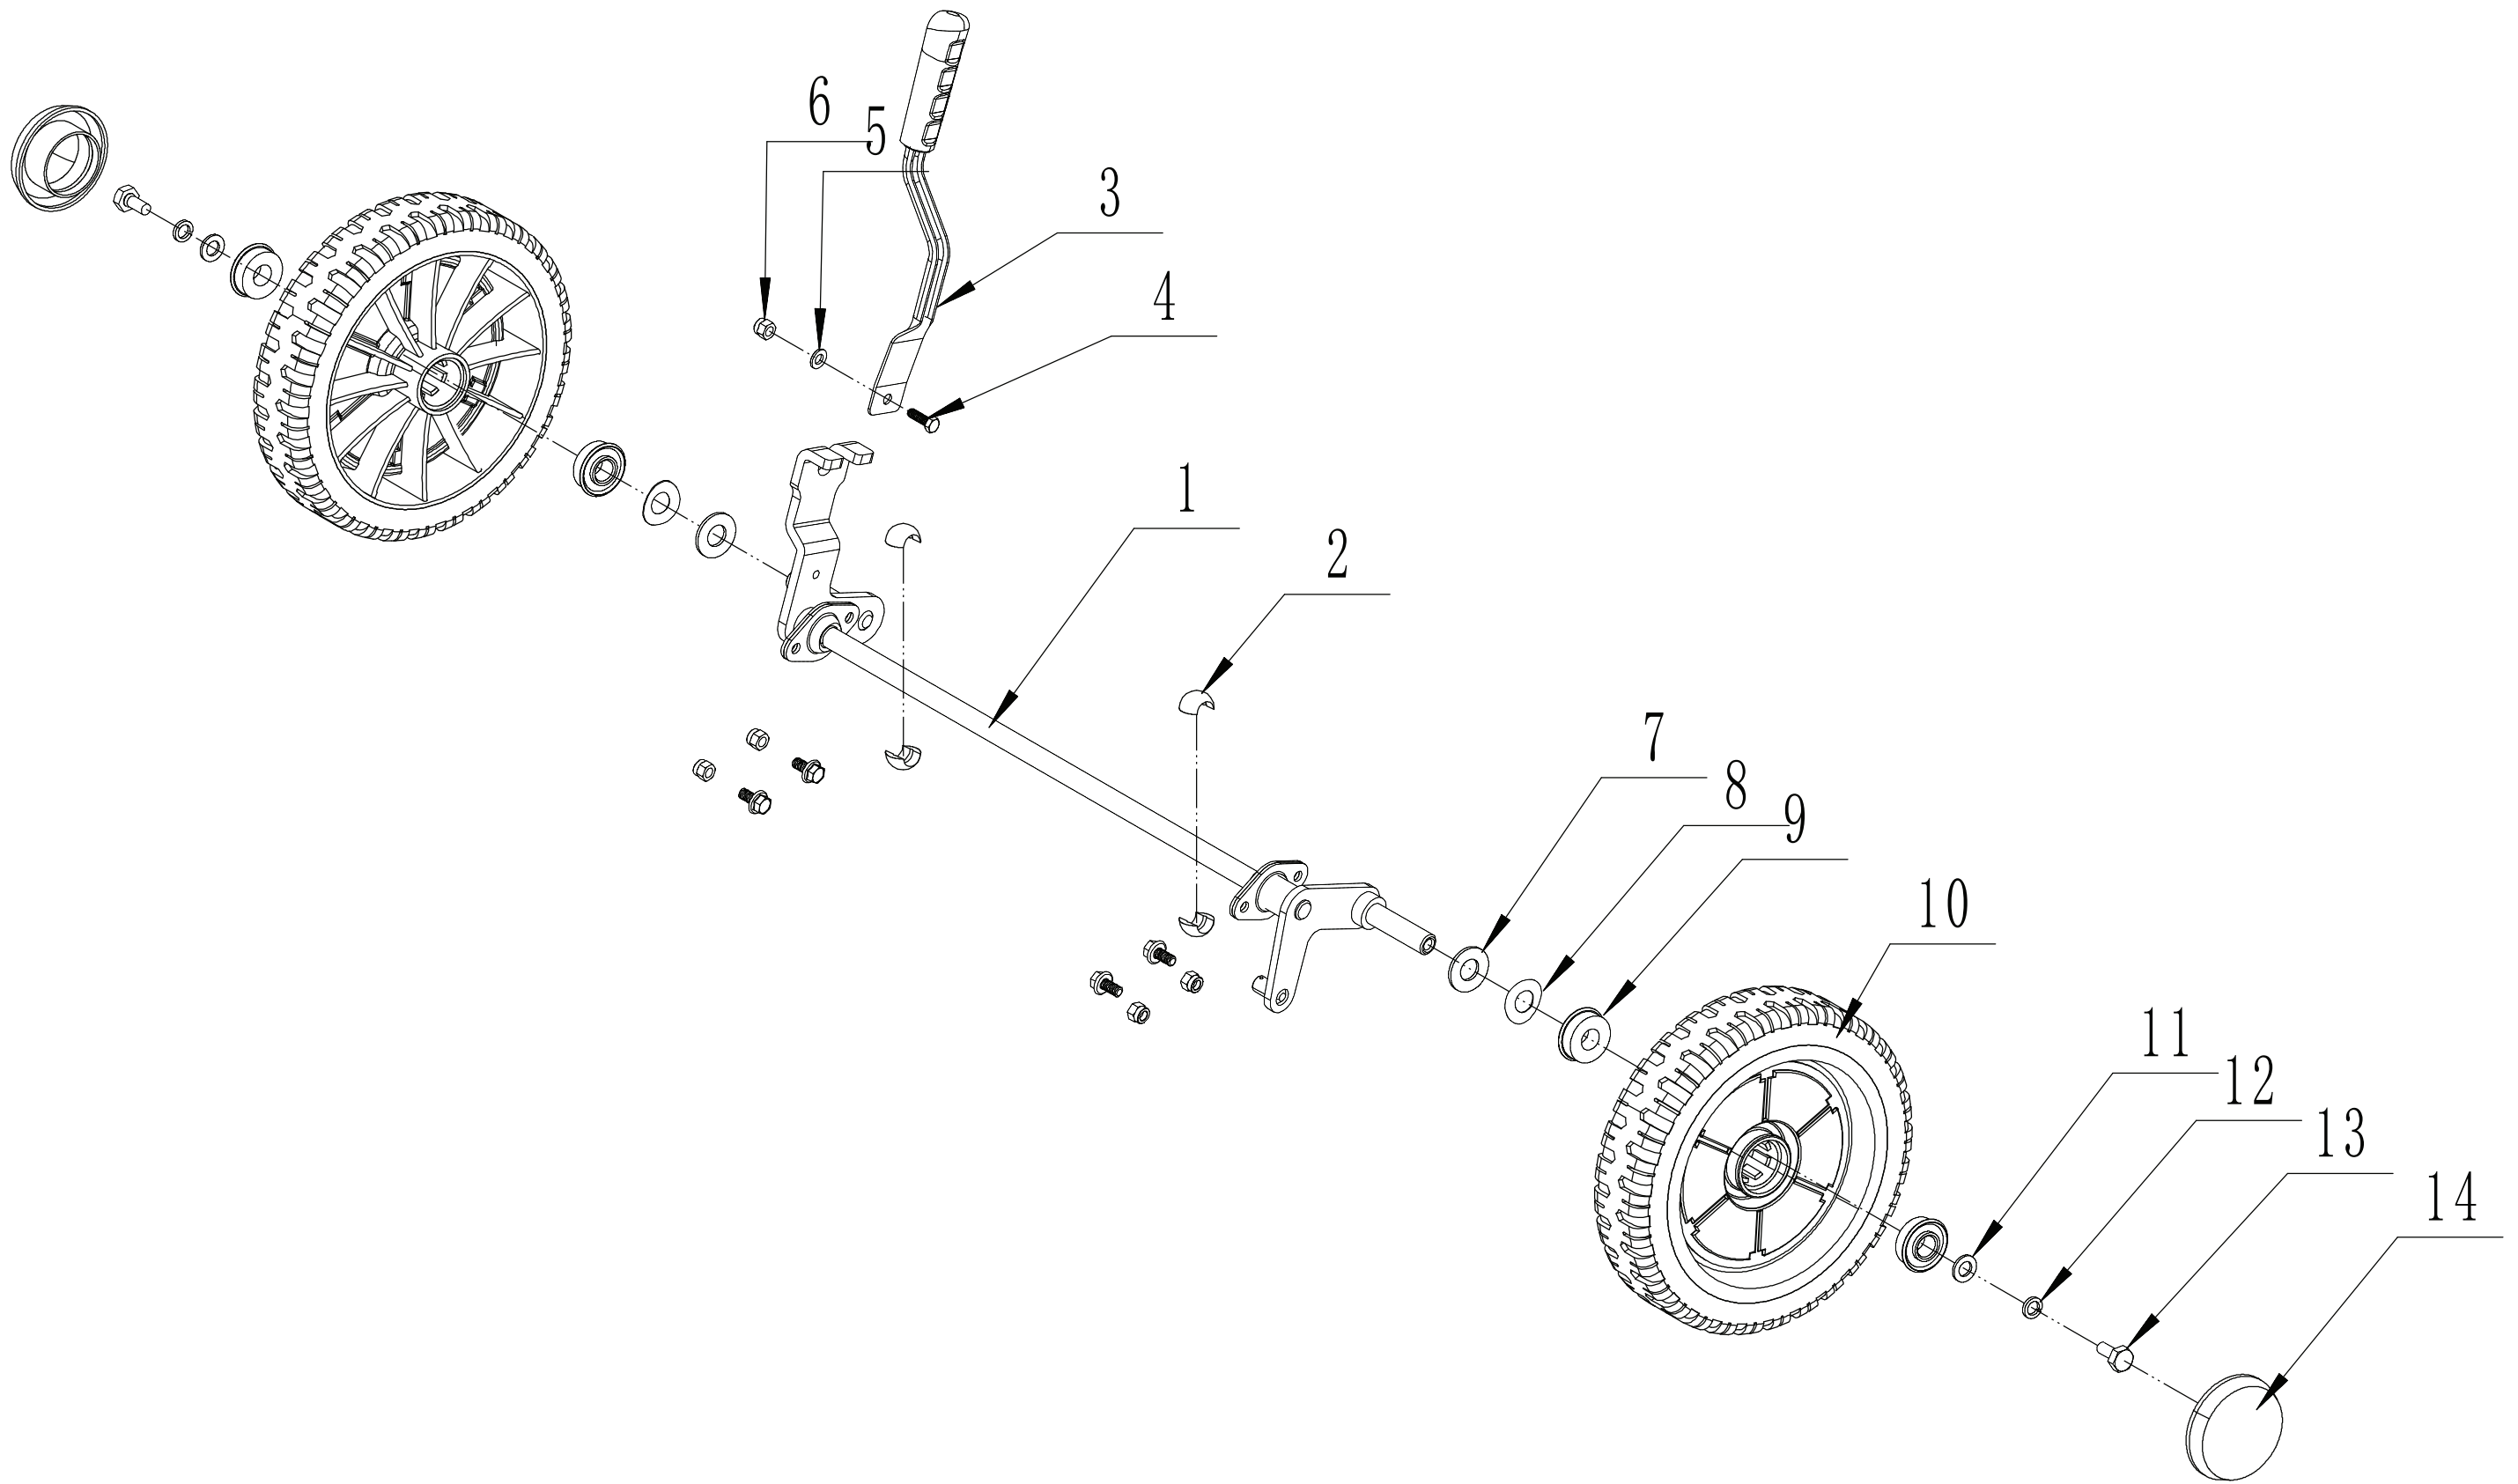

5 Rear axle

Rear axle part list			
No.	ART	Name	Qty
1	U537-00134	Rear axle weldment	1
2	U455-00059	spherical bearing	4
3	U537-00135	adjustment lever	1
4	UG700-00138	Bolt - M6×16	1
5	U455-00054	Washer 6	1
6	U455-00013	Nut - M6	1
7	U455-00058	Washer	2
8	U455-00057	Spacer	2
9	U455-00056	Bearing	4
10	U537-00133	8"wheel	2
11	U455-00061	Washer 8	2
12	U455-00053	Spring washer 8	2
13	U455-00052	Bolt - M8×15	2
14	U455-00051	Wheel cover	2