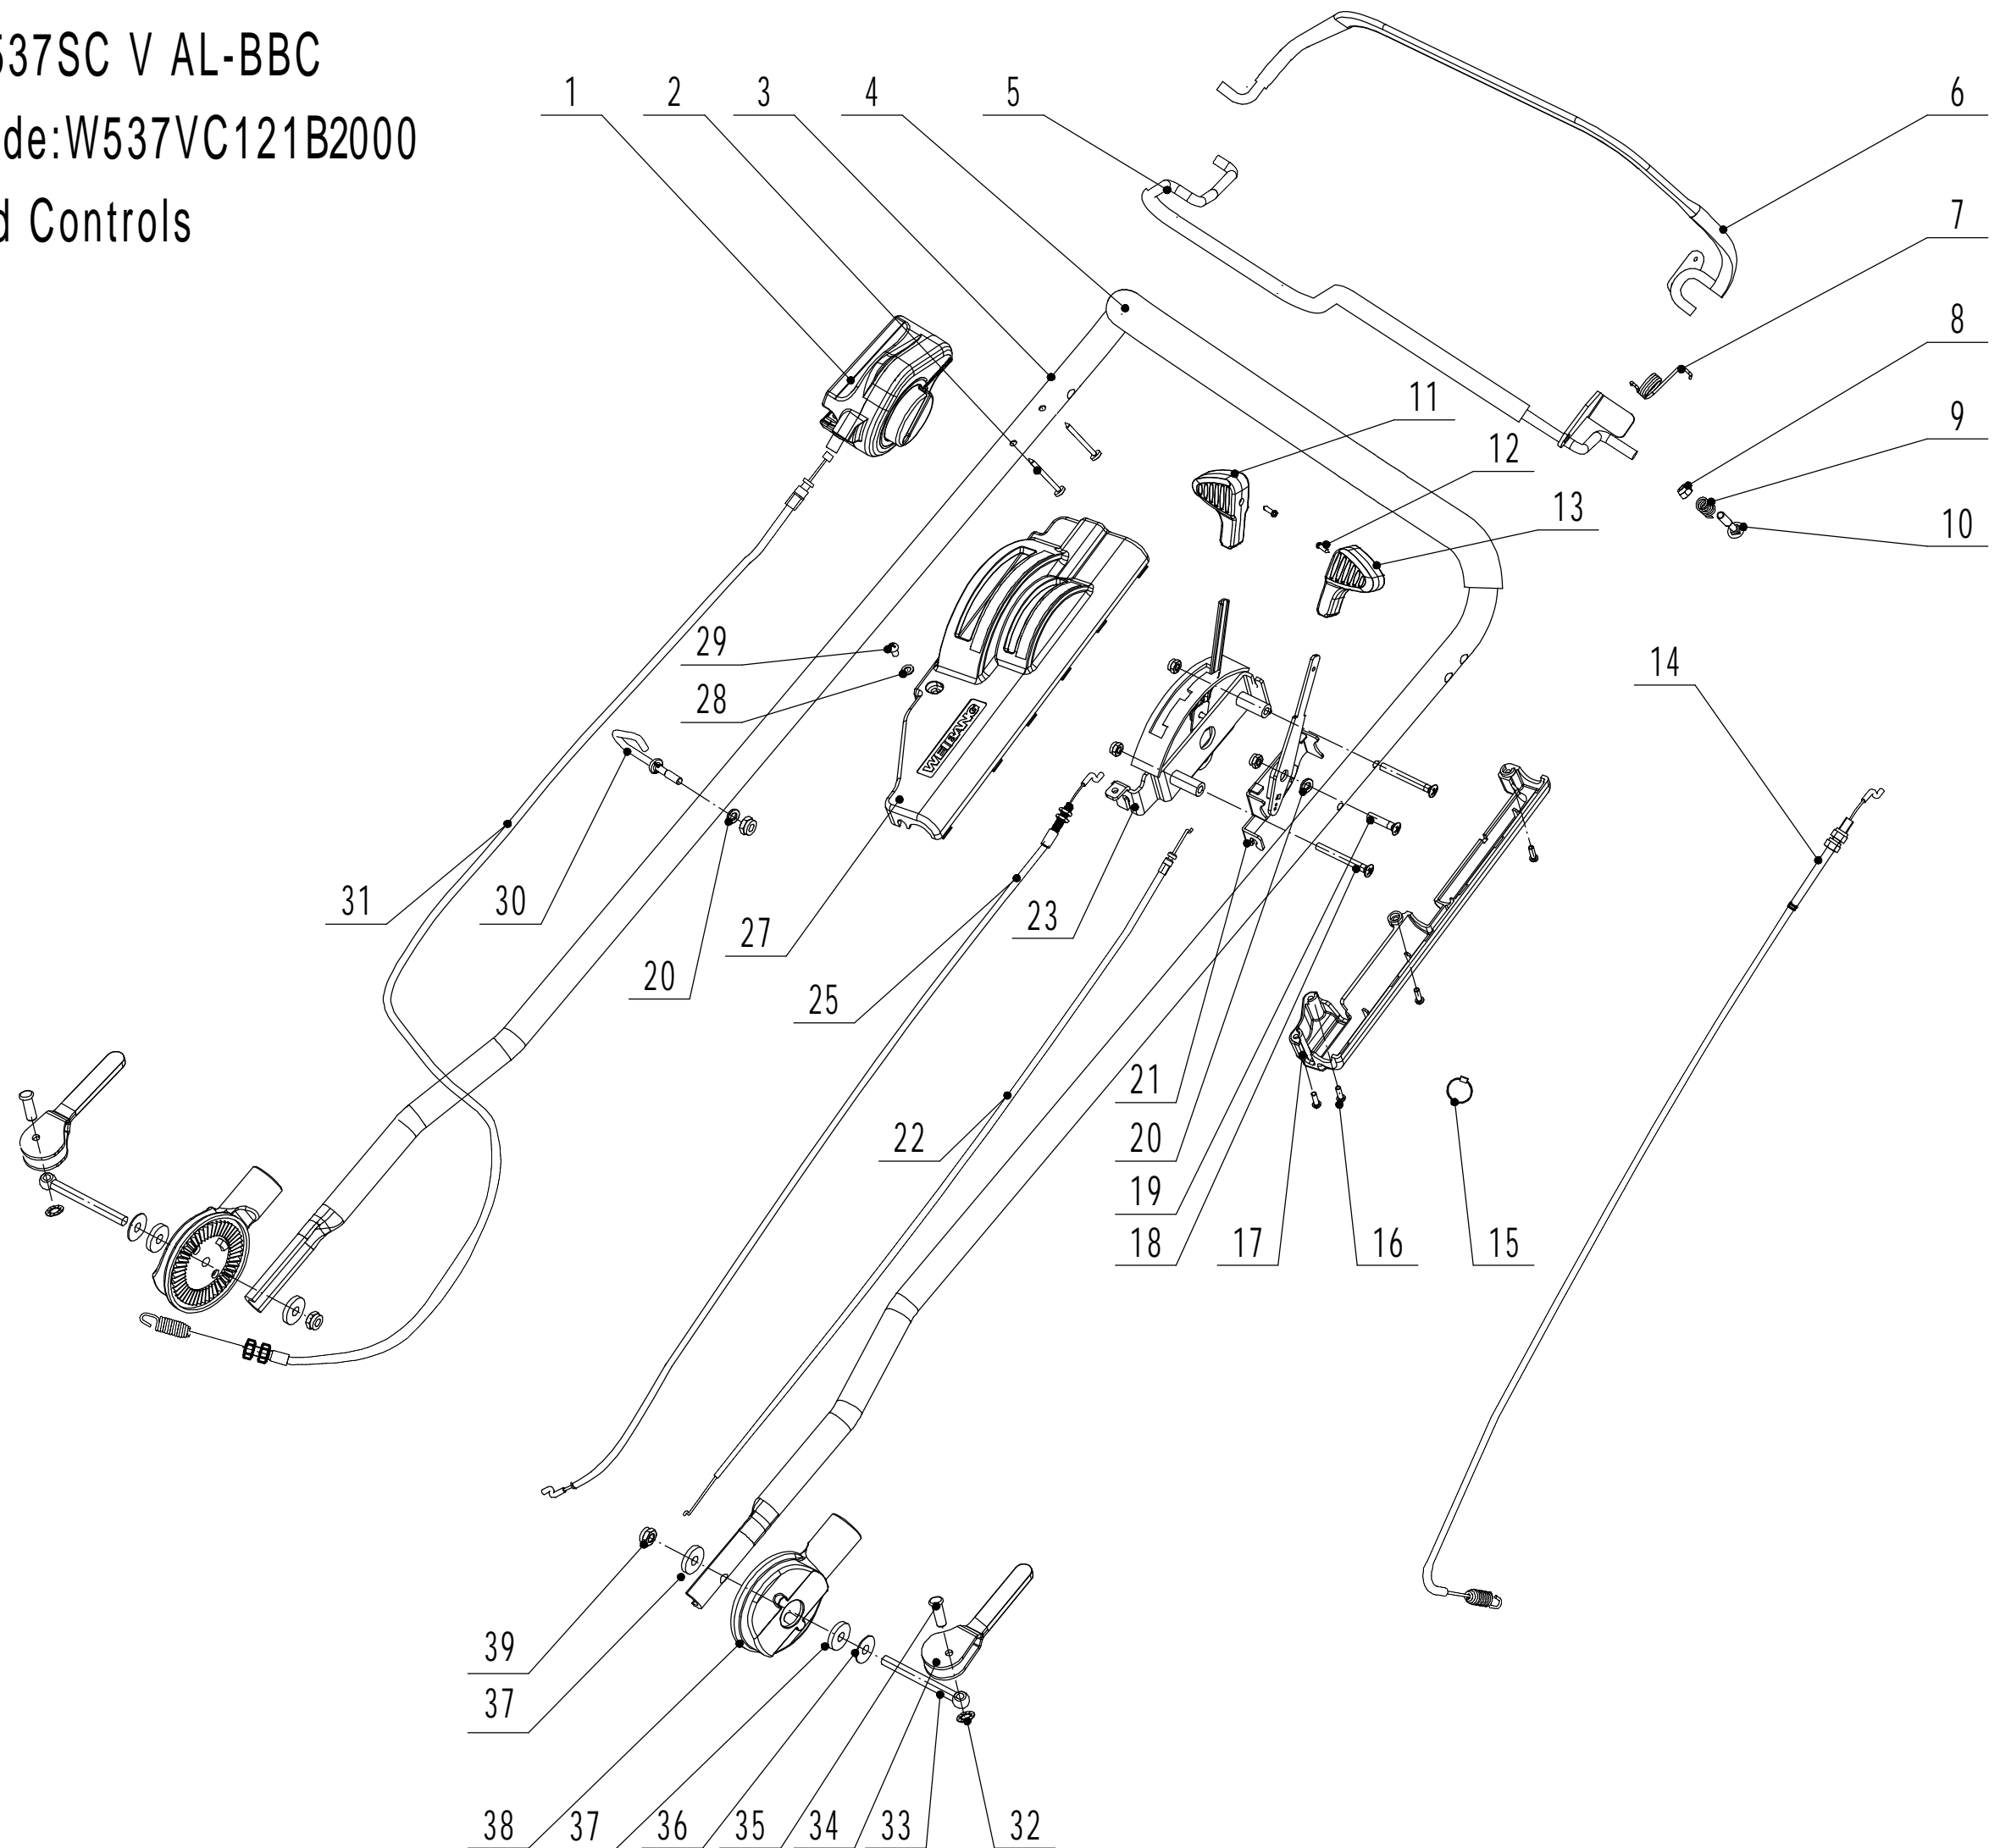

Model:WB537SC V AL-BBC

Service Code:W537VC121B2000

Handle And Controls

Handle and controls			
NO	ART	NAME	QTY
1	U537-00066	Knife Clutch Controller	1
2	U537-00067	Screw	2
3	U0AL-00033	538BBC-Handle	1
4	U456-00011	Handle Sleeve	1
5	U537-00069	Blade Clutch Lever Welding	1
6	U537-00070	Clutch Lever Weldment	1
7	U537-00071	Torsional Spring	1
8	U455-00013	Lock Nut - M6	5
9	U537-00072	Limit Spring	1
10	U0AL-00033	Bolt - M6x50	1
11	U506-00034	Grip - Speed Lever	1
12	U506-00035	Screw - ST2.9x13	2
13	U506-00036	Grip - Throttle Lever	1
14	U537-00074	Clutch Cable	1
15	U456-00012	Nylon circlip	1
16	U506-00042	Screw	4
17	U506-00039	Control Box Lower Cover	1
18	U506-00037	Screw - M6x60	2
19	U506-00038	Screw - M6x50	1
20	U455-00054	Washer - M6	2
21	U506-00043	Throttle Control Bracket	1
22	U537-00042	Throttle Cable	1
23	U537-00041	Speed Control Bracket	1
25	U0AL-00034	Speed Control Cable	1
27	U506-00033	Control Box Upper Cover	1
28	U506-00049	Washer - M5	1
29	U455-00003	Cross Slot Bolt - M5x12	1
30	U455-00099	Hook - Starter Rope	1
31	U537-00075	Knife Clutch Rope	1
32	U455-00100	Grip Cap	2
33	U455-00101	Connecting Bolt	2
34	U455-00102	Lever	2
35	U455-00120	Axis Pin	2
36	U455-00104	Spacer	2
37	U455-00105	Spacer	4
38	U455-00106	Height Adjuster Segment	2
39	UAE55-00062	Lock Nut - M8	2