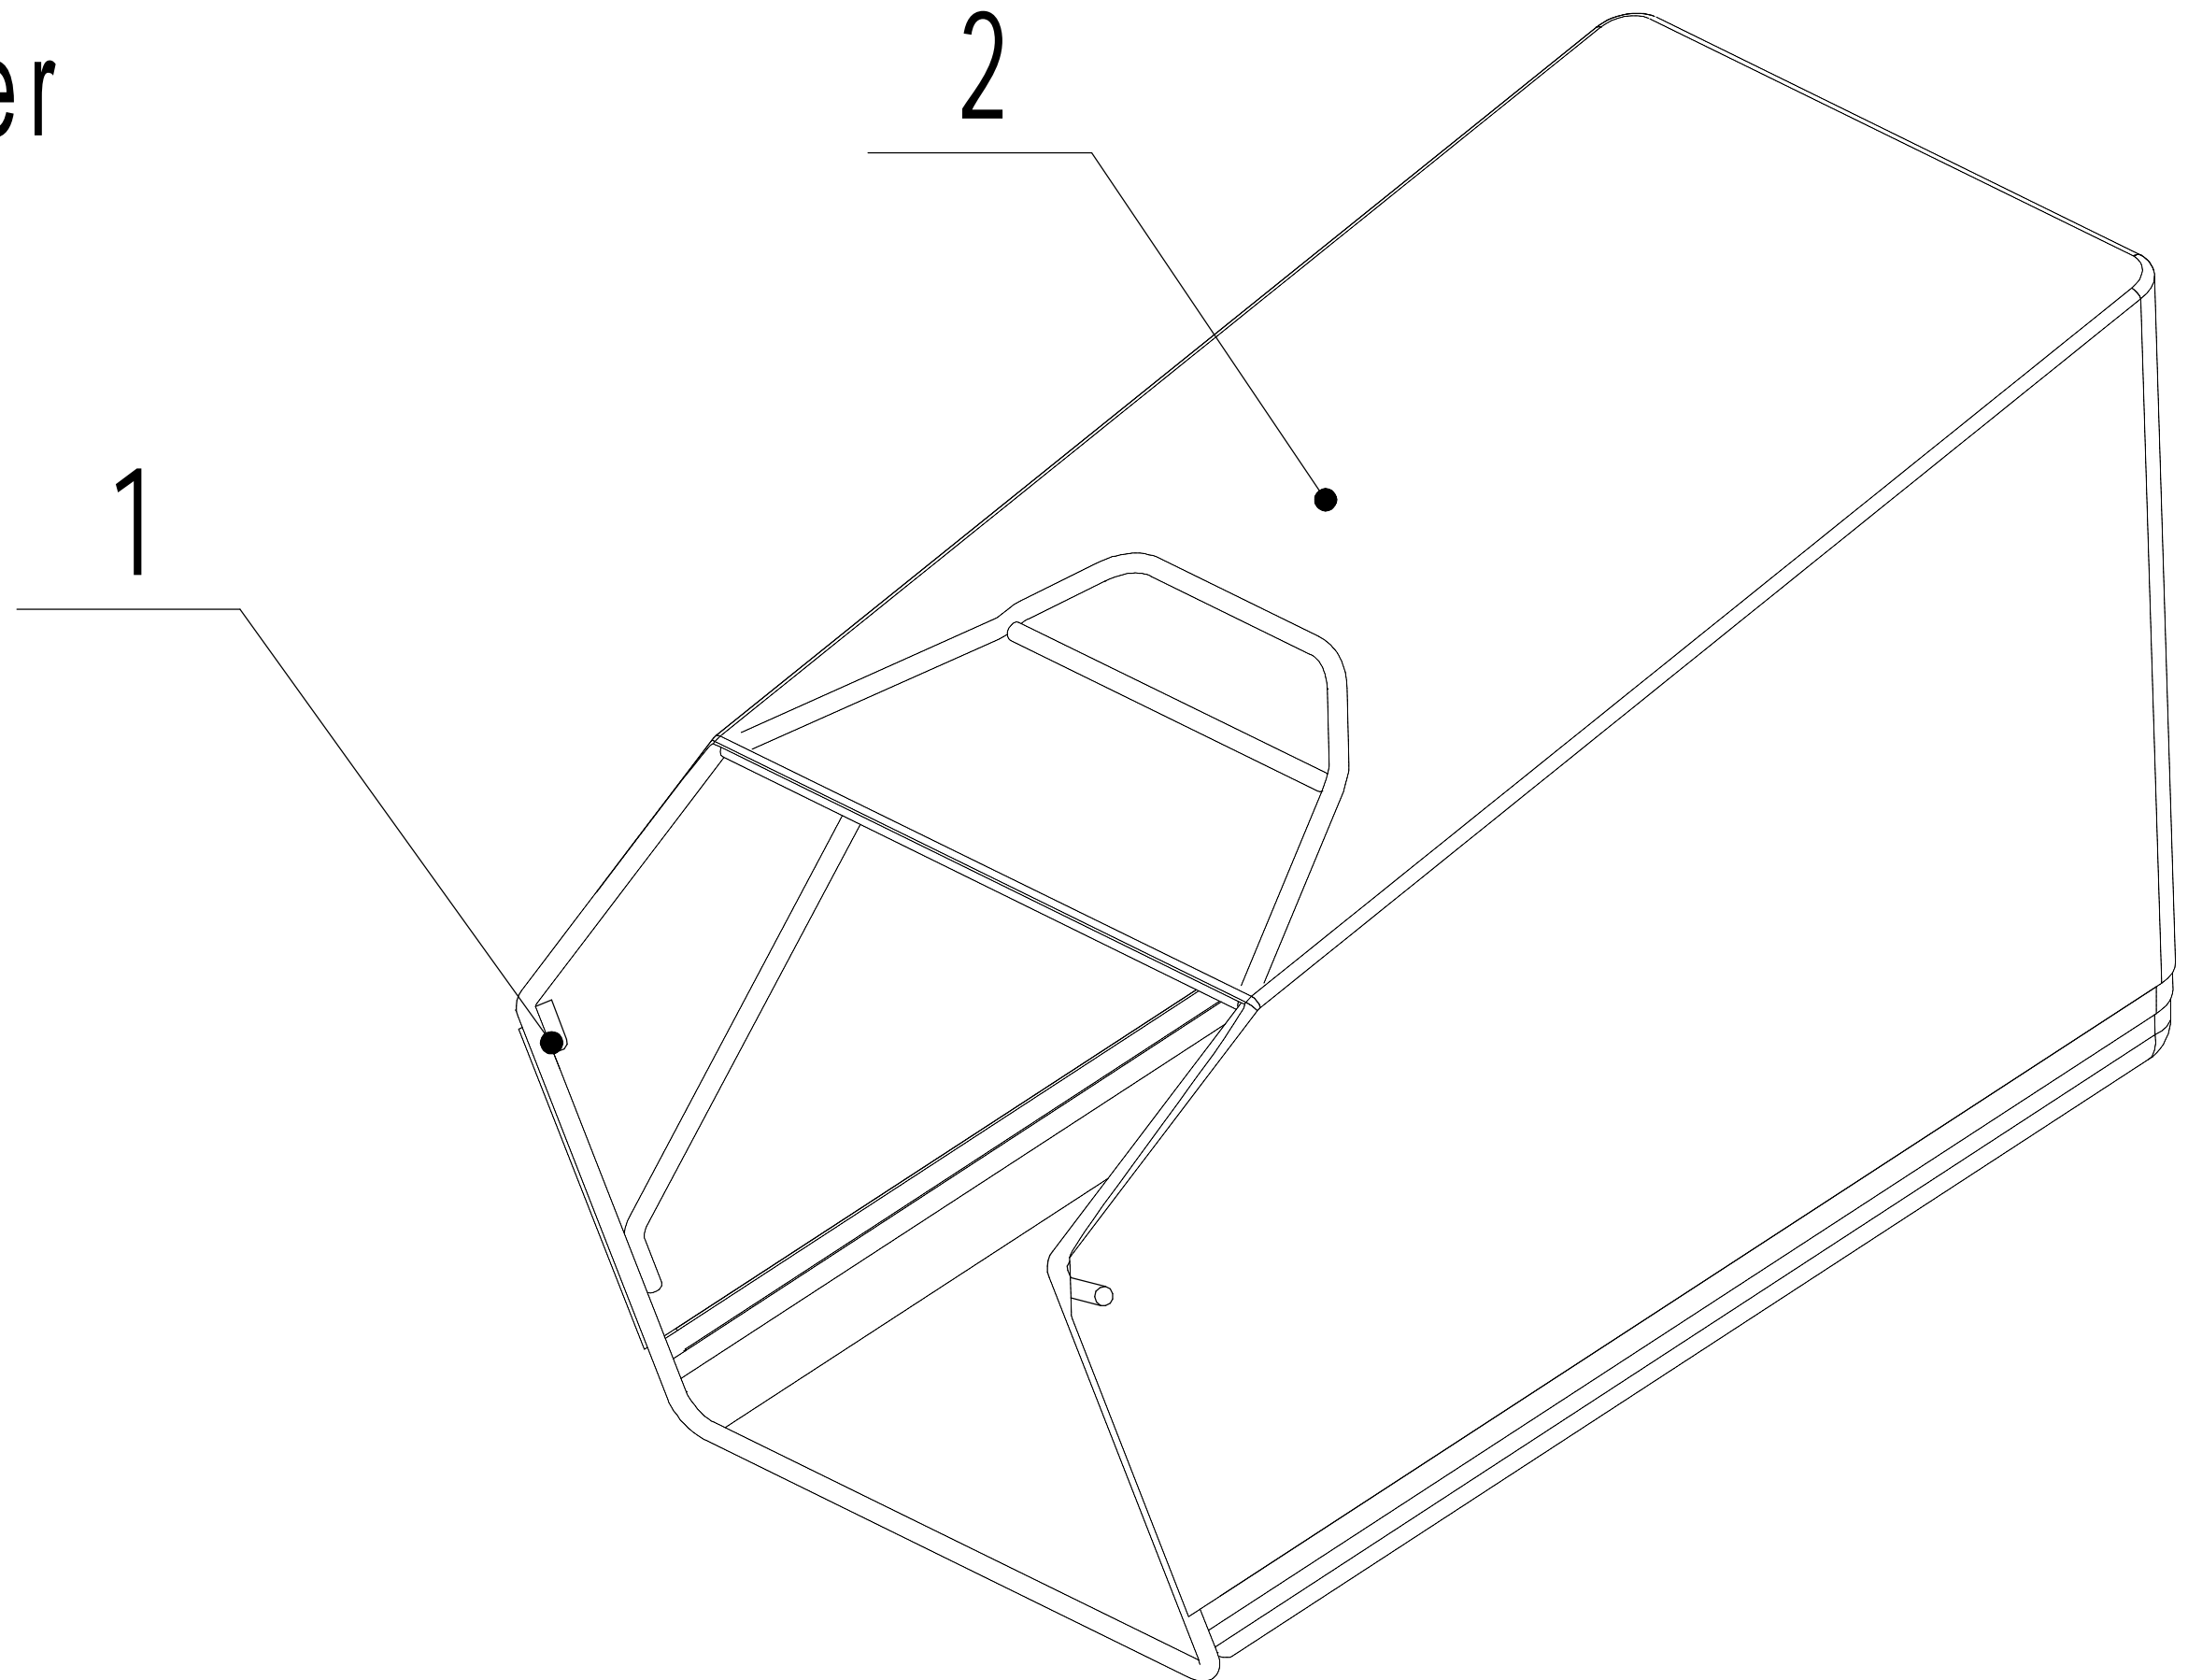

Model:WB537SC V AL-BBC

Service Code:W537VC121B1800

Grass Catcher

Grass catcher			
NO	ART	NAME	QTY
1	U0AL-00035	Grass Catcher Frame	1
2	U0AL-00036	Grass Bag	1