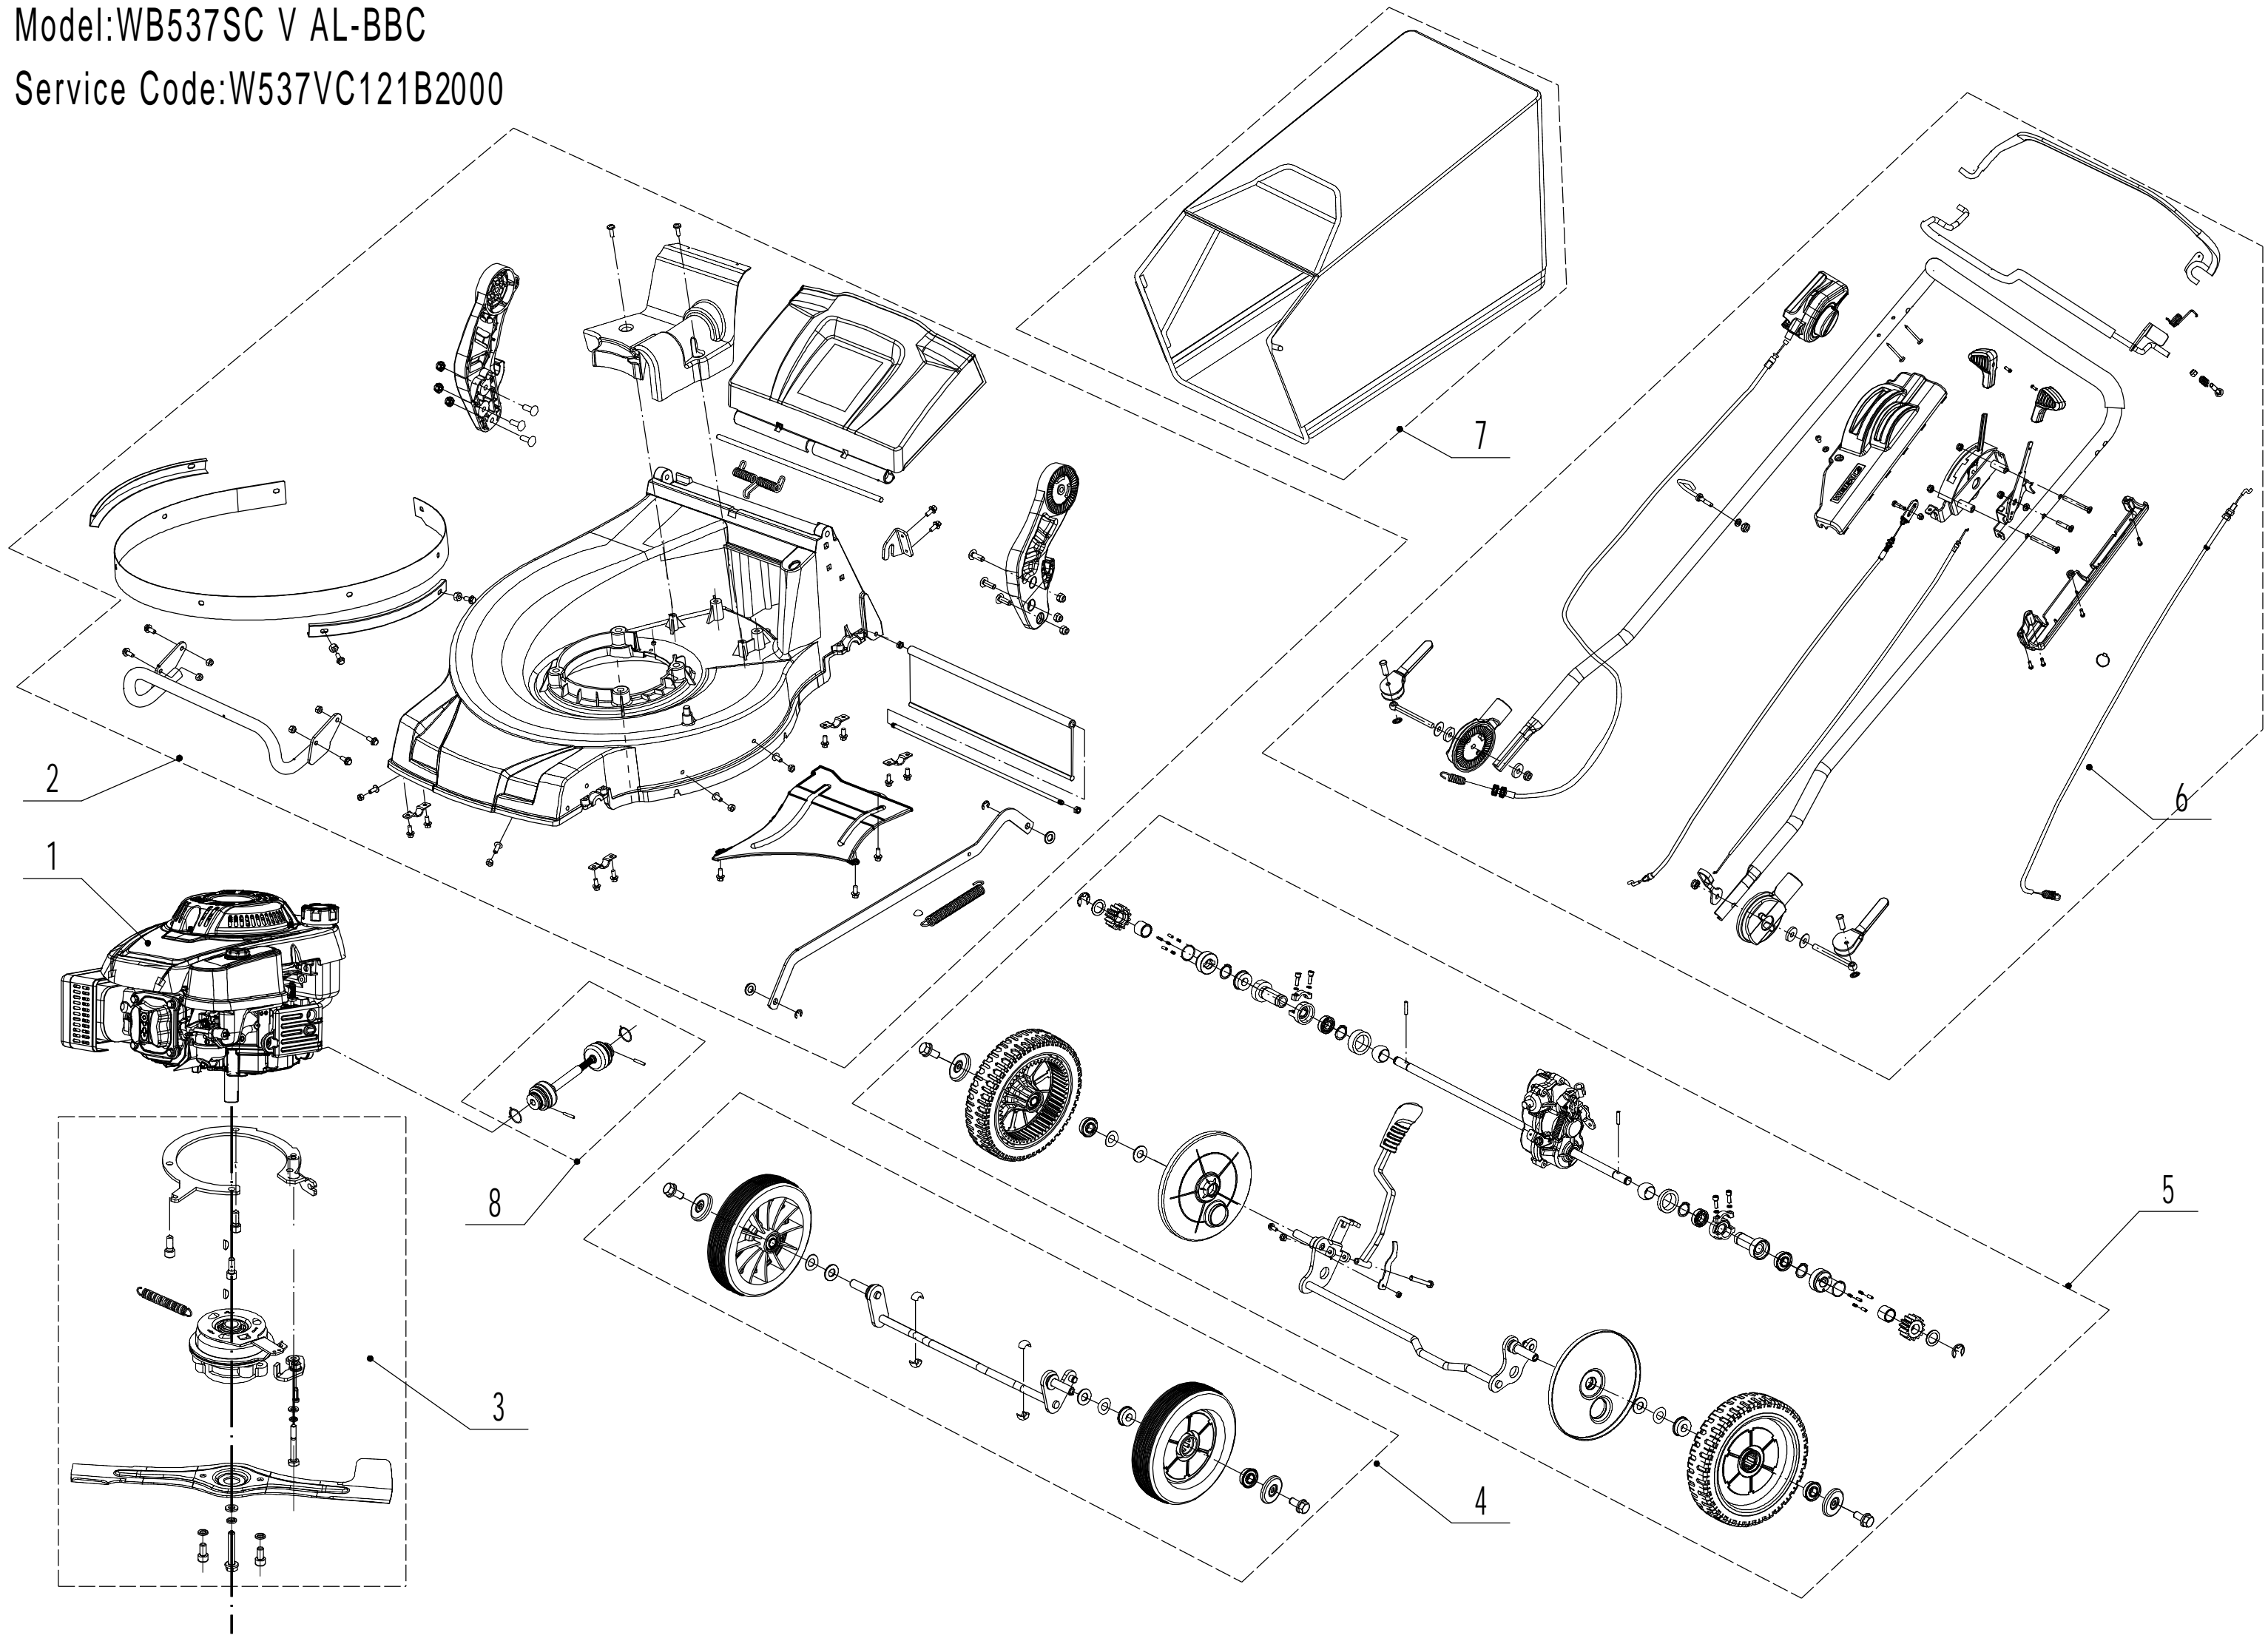

Model:WB537SC V AL-BBC

Service Code:W537VC121B2000

Model:WB537SC V AL-BBC

Service Code:W537VC121B2000

Main Body

<b>Main Body</b>			
<b>NO</b>	<b>ART</b>	<b>NAME</b>	<b>QTY</b>
1	U0AL-00001	Chassis	1
2	U0AL-00002	Inner Arc Plate	1
3	U0AL-00003	Outside skirt	2
4	U455-00013	Lock Nut - M6	17
5	UR200-00055	Bolt - M6x10	4
6	UR760-00026	Screw - M6x16	3
7	U0AL-00004	Front Bearing Bracket	2
8	U058-00002	Screw - M6x12	11
9	U537-00094	Bolt - M6x16	3
10	U0AL-00005	Bumper Weldment	1
11	U0AL-00006	Screw - M6x14	4
12	U0AL-00007	Bottom Baffle	1
13	U0AL-00008	Washer	2
14	U058-00031	Check Ring - M8	2
15	U0AL-00009	Connecting Rod	1
16	U058-00032	D Check Cap	1
17	U0AL-00010	Connecting Rod Spring	1
18	U455-00021	Upper Bearing Bracket	2
19	U537-00017	Trailing Flap	1
20	U0AL-00011	Pivot - Trailing Flap	1
21	U455-00007	Lock Nut - M8	6
22	U0AL-00012	Left Handle Bracket	1
23	U506-00064	Hexagon Flange Bolt - M8x20	4
24	UG700-00029	Hexagon Flange Bolt - M8x25	2
25	U0AL-00013	Bracket	1
26	U455-00009	Bolt - M6x12	2
27	U058-00021	Rear Cover Spring	1
28	U0AL-00014	Rear Cover Pivot	1
29	U0AL-00015	Rear Cover	1
30	U058-00136	Screw - M6x12	2
31	U0AL-00016	Belt Shield	1
32	U0AL-00017	Right Handle Bracket	1
33	U0AL-00018	Screw - M6X16	2
34	U0AL-00019	Graduator	1

Model:WB537SC V AL-BBC

Service Code:W537VC121B1800

Blade Component

<b>Blade Component</b>			
<b>NO</b>	<b>ART</b>	<b>NAME</b>	<b>QTY</b>
1	U0AL-00020	Bracket	1
2	U0AL-00021	Screw - 3/8x16x28	3
3	U506-00011	Key	2
4	U0AL-00022	BBC Clutch	1
5	U0AL-00023	BBC Fixed Frame	1
6	UG700-00116	Screw - M6x20	1
7	U455-00061	Washer - M8	1
8	U455-00053	Spring Washer - M8	1
9	UG700-00159	Bolt - M8x65	1
10	U537-00061	Blade	1
11	U537-00062	Central Gasket	1
12	U537-00063	Spring Washer - M10	3
13	U455-00050	Central Bolt - 3/8x24x51	1
14	U537-00064	Screw - M10x20	2
15	U537-00065	Spring	1