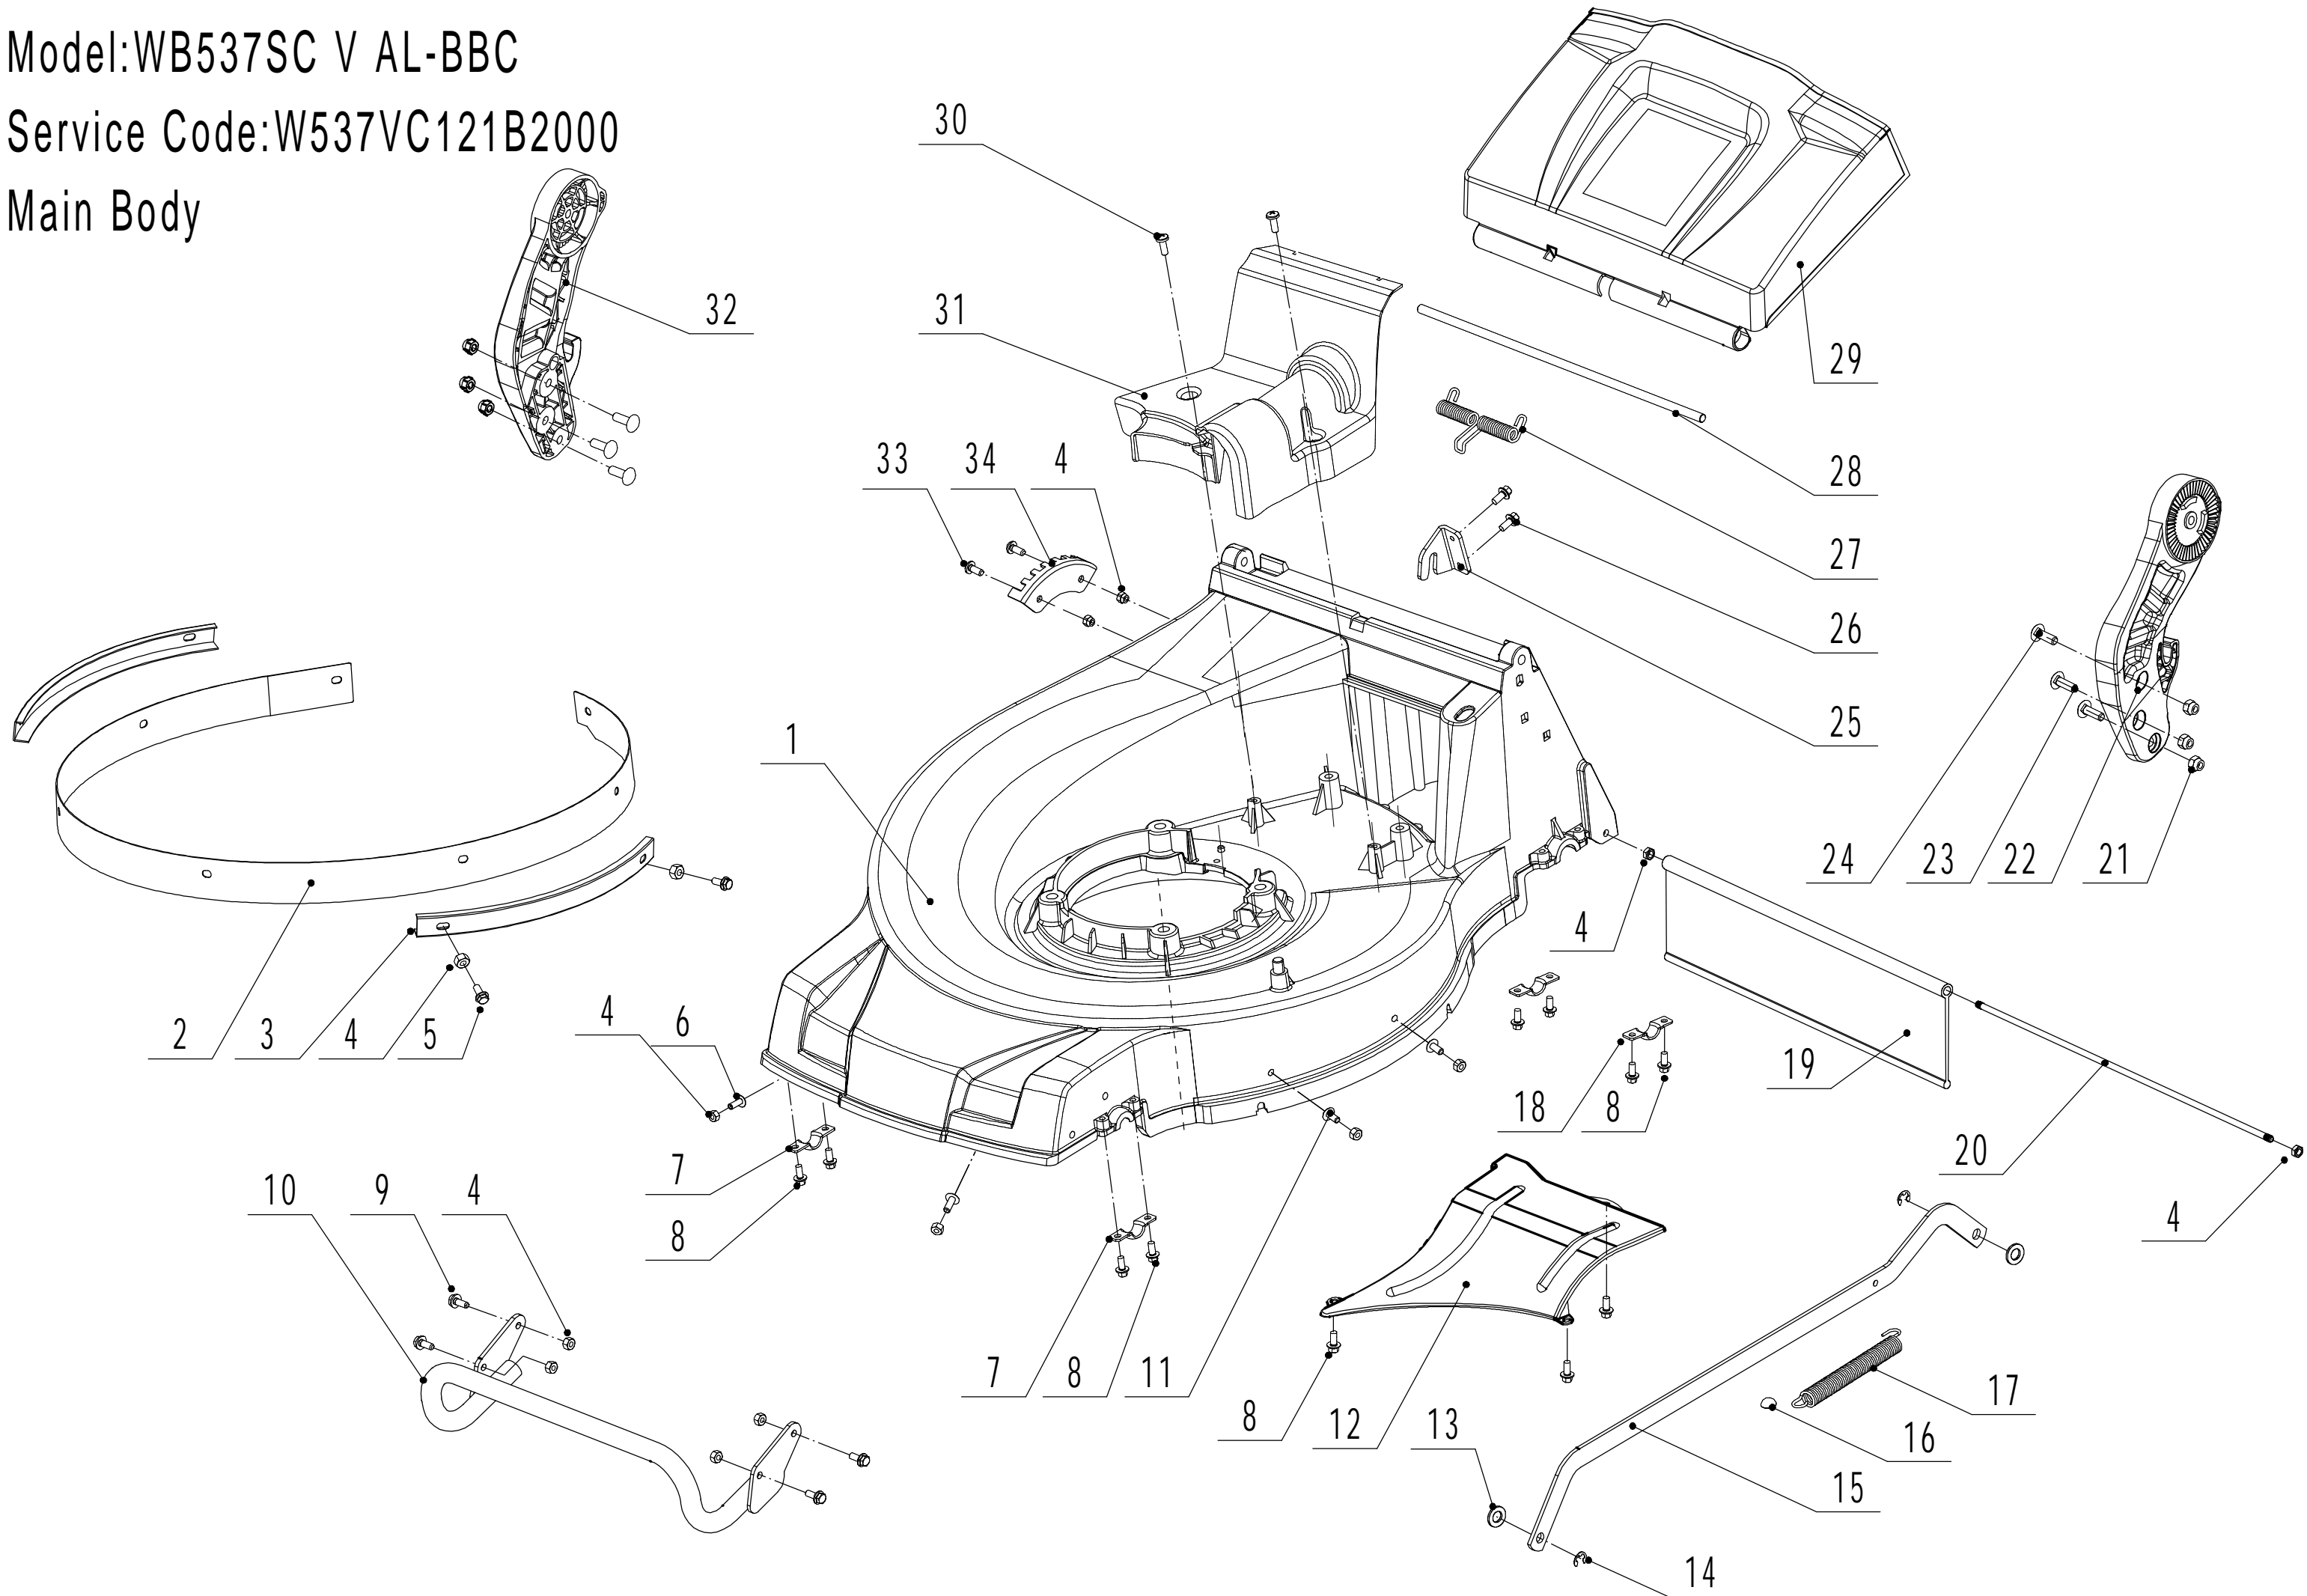

Model:WB537SC V AL-BBC

Service Code:W537VC121B2000

Model:WB537SC V AL-BBC

Service Code:W537VC121B2000

Main Body

<b>Main Body</b>			
<b>NO</b>	<b>ART</b>	<b>NAME</b>	<b>QTY</b>
1	U0AL-00001	Chassis	1
2	U0AL-00002	Inner Arc Plate	1
3	U0AL-00003	Outside skirt	2
4	U455-00013	Lock Nut - M6	17
5	UR200-00055	Bolt - M6x10	4
6	UR760-00026	Screw - M6x16	3
7	U0AL-00004	Front Bearing Bracket	2
8	U058-00002	Screw - M6x12	11
9	U537-00094	Bolt - M6x16	3
10	U0AL-00005	Bumper Weldment	1
11	U0AL-00006	Screw - M6x14	4
12	U0AL-00007	Bottom Baffle	1
13	U0AL-00008	Washer	2
14	U058-00031	Check Ring - M8	2
15	U0AL-00009	Connecting Rod	1
16	U058-00032	D Check Cap	1
17	U0AL-00010	Connecting Rod Spring	1
18	U455-00021	Upper Bearing Bracket	2
19	U537-00017	Trailing Flap	1
20	U0AL-00011	Pivot - Trailing Flap	1
21	U455-00007	Lock Nut - M8	6
22	U0AL-00012	Left Handle Bracket	1
23	U506-00064	Hexagon Flange Bolt - M8x20	4
24	UG700-00029	Hexagon Flange Bolt - M8x25	2
25	U0AL-00013	Bracket	1
26	U455-00009	Bolt - M6x12	2
27	U058-00021	Rear Cover Spring	1
28	U0AL-00014	Rear Cover Pivot	1
29	U0AL-00015	Rear Cover	1
30	U058-00136	Screw - M6x12	2
31	U0AL-00016	Belt Shield	1
32	U0AL-00017	Right Handle Bracket	1
33	U0AL-00018	Screw - M6X16	2
34	U0AL-00019	Graduator	1

Model:WB537SC V AL-BBC

Service Code:W537VC121B1800

Blade Component

<b>Blade Component</b>			
<b>NO</b>	<b>ART</b>	<b>NAME</b>	<b>QTY</b>
1	U0AL-00020	Bracket	1
2	U0AL-00021	Screw - 3/8x16x28	3
3	U506-00011	Key	2
4	U0AL-00022	BBC Clutch	1
5	U0AL-00023	BBC Fixed Frame	1
6	UG700-00116	Screw - M6x20	1
7	U455-00061	Washer - M8	1
8	U455-00053	Spring Washer - M8	1
9	UG700-00159	Bolt - M8x65	1
10	U537-00061	Blade	1
11	U537-00062	Central Gasket	1
12	U537-00063	Spring Washer - M10	3
13	U455-00050	Central Bolt - 3/8x24x51	1
14	U537-00064	Screw - M10x20	2
15	U537-00065	Spring	1