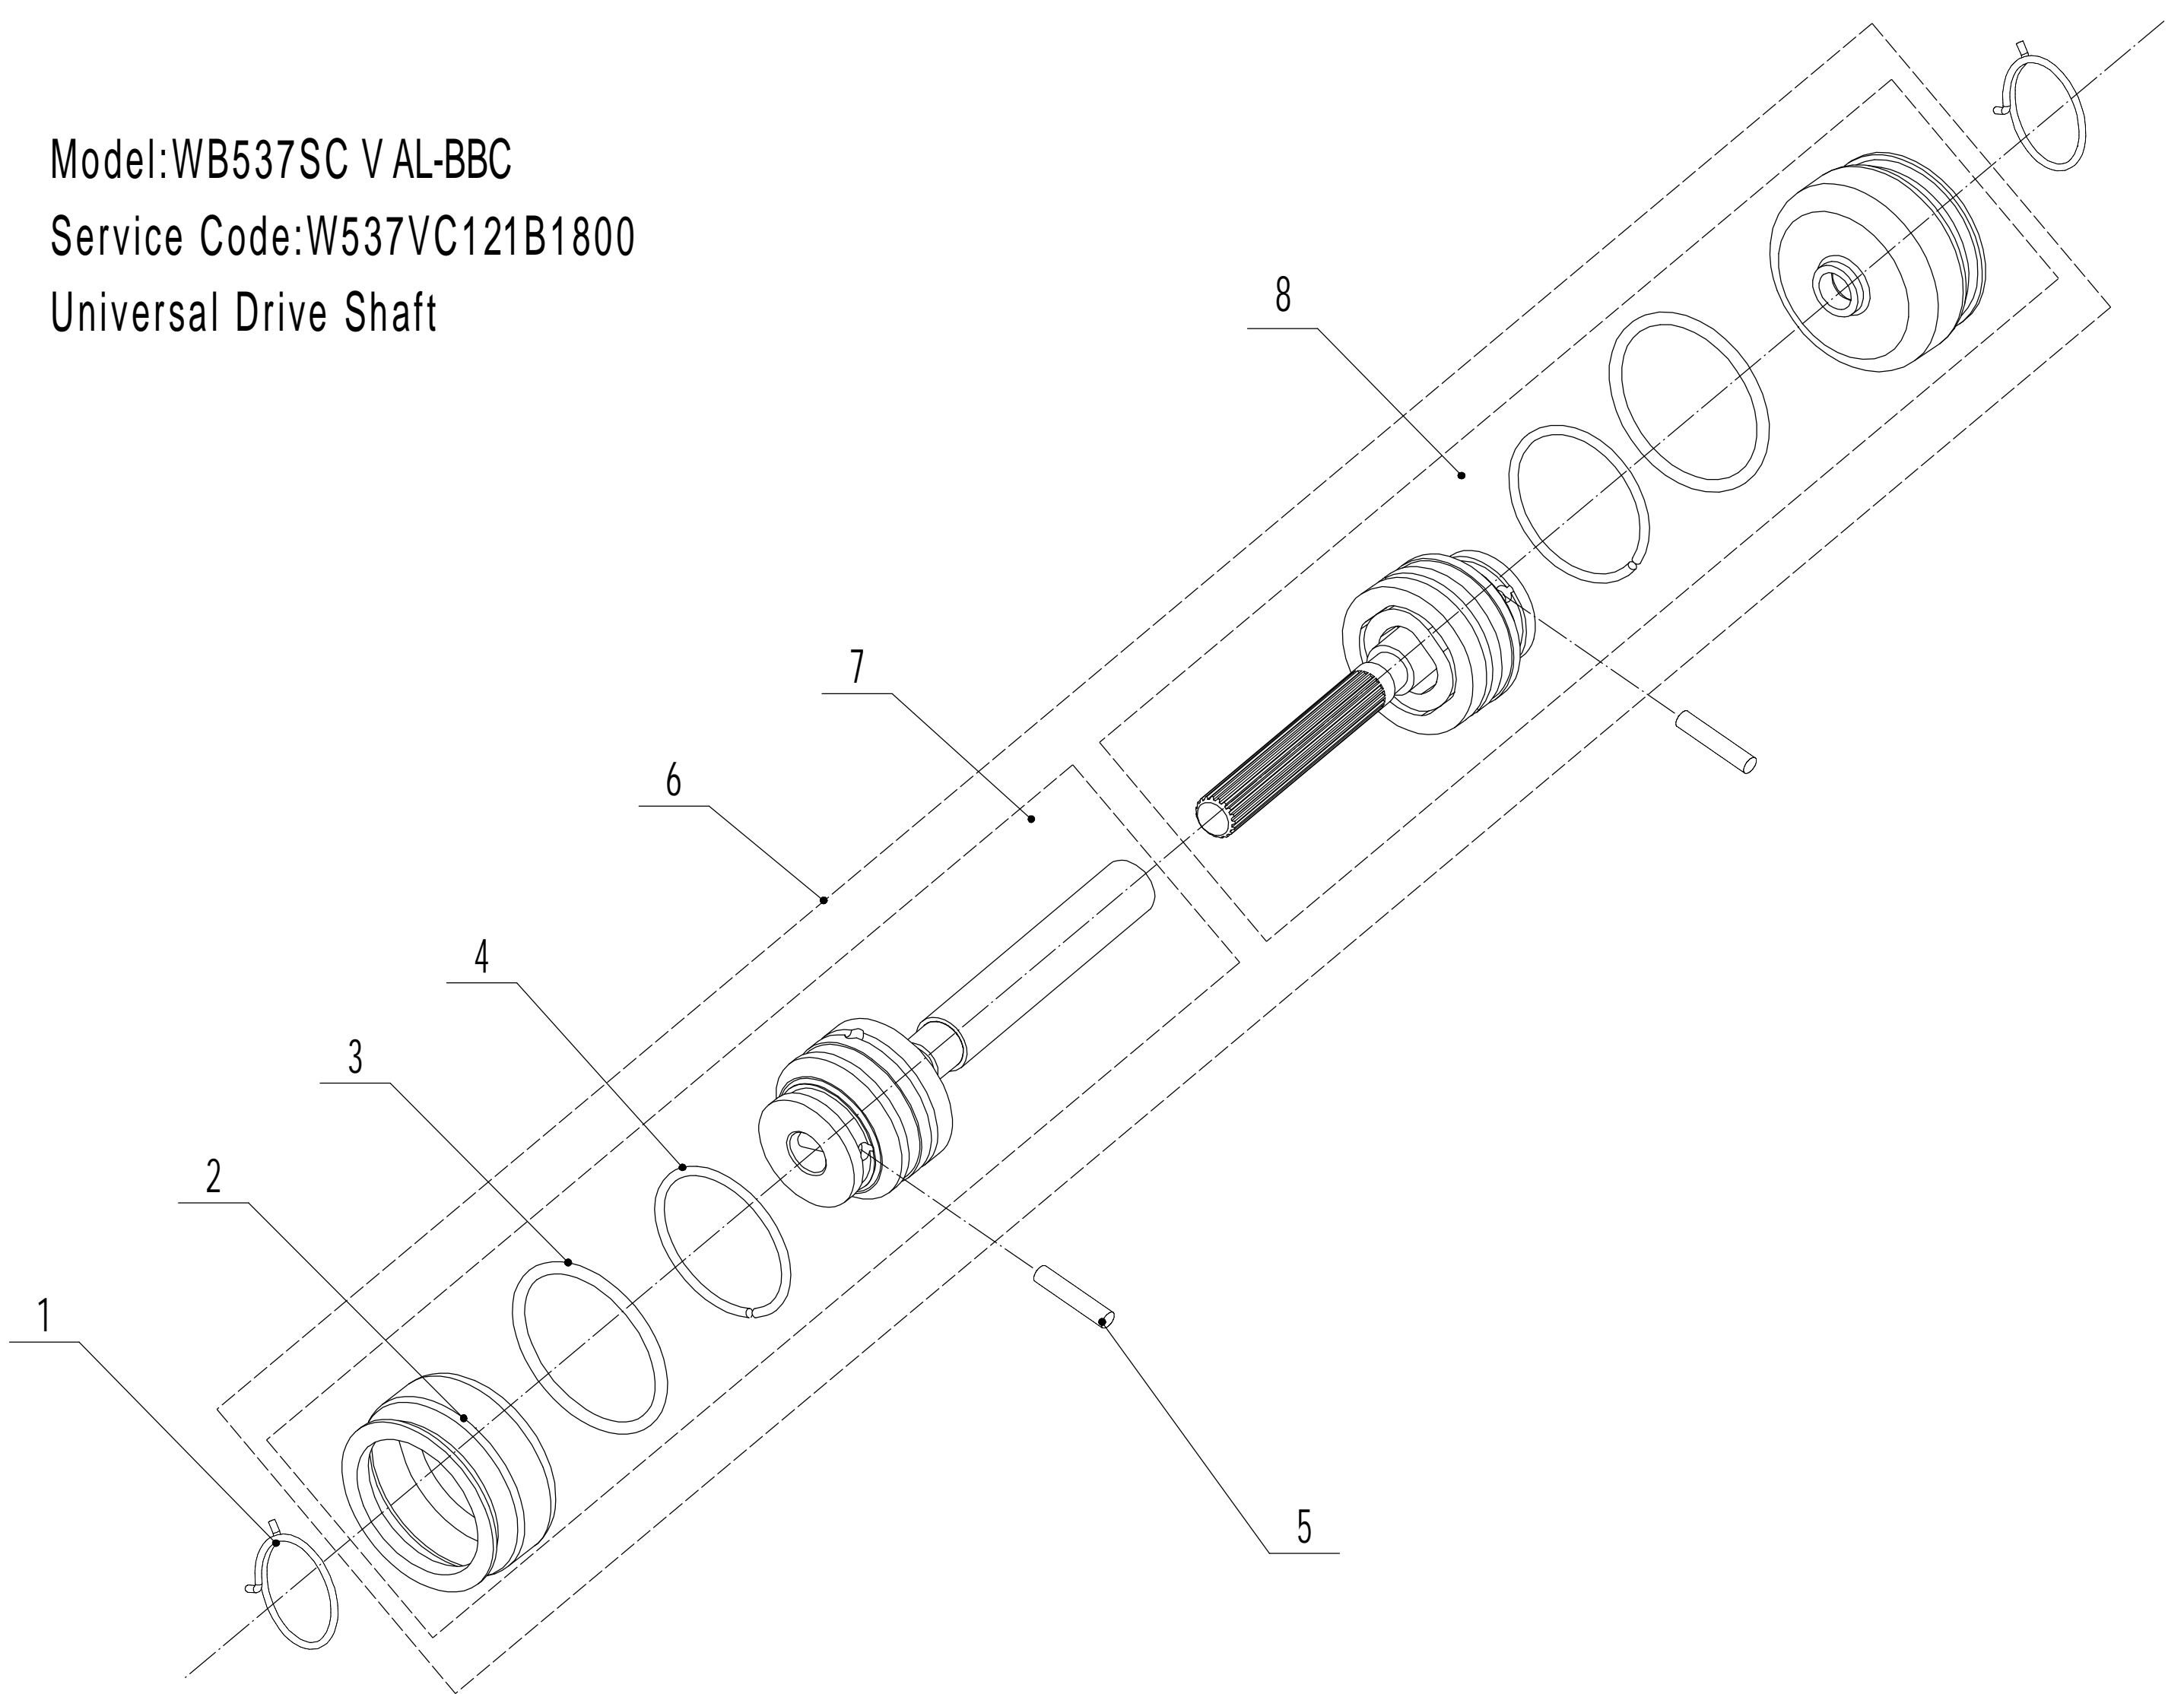

Model:WB537SC V AL-BBC

Service Code:W537VC121B1800

Universal Drive Shaft

Universal Drive Shaft			
NO	ART	NAME	QTY
1	U537-00046	Check Ring	2
2	U537-00047	Anti-Dust Shield	2
3	U537-00048	O-Ring	2
4	U537-00049	Check Ring	2
5	U537-00050	Pin	2
6	U537-00051	Universal Drive Shaft	1
7	U537-00052	Universal Drive Shaft A	1
8	U537-00053	Universal Drive Shaft B	1