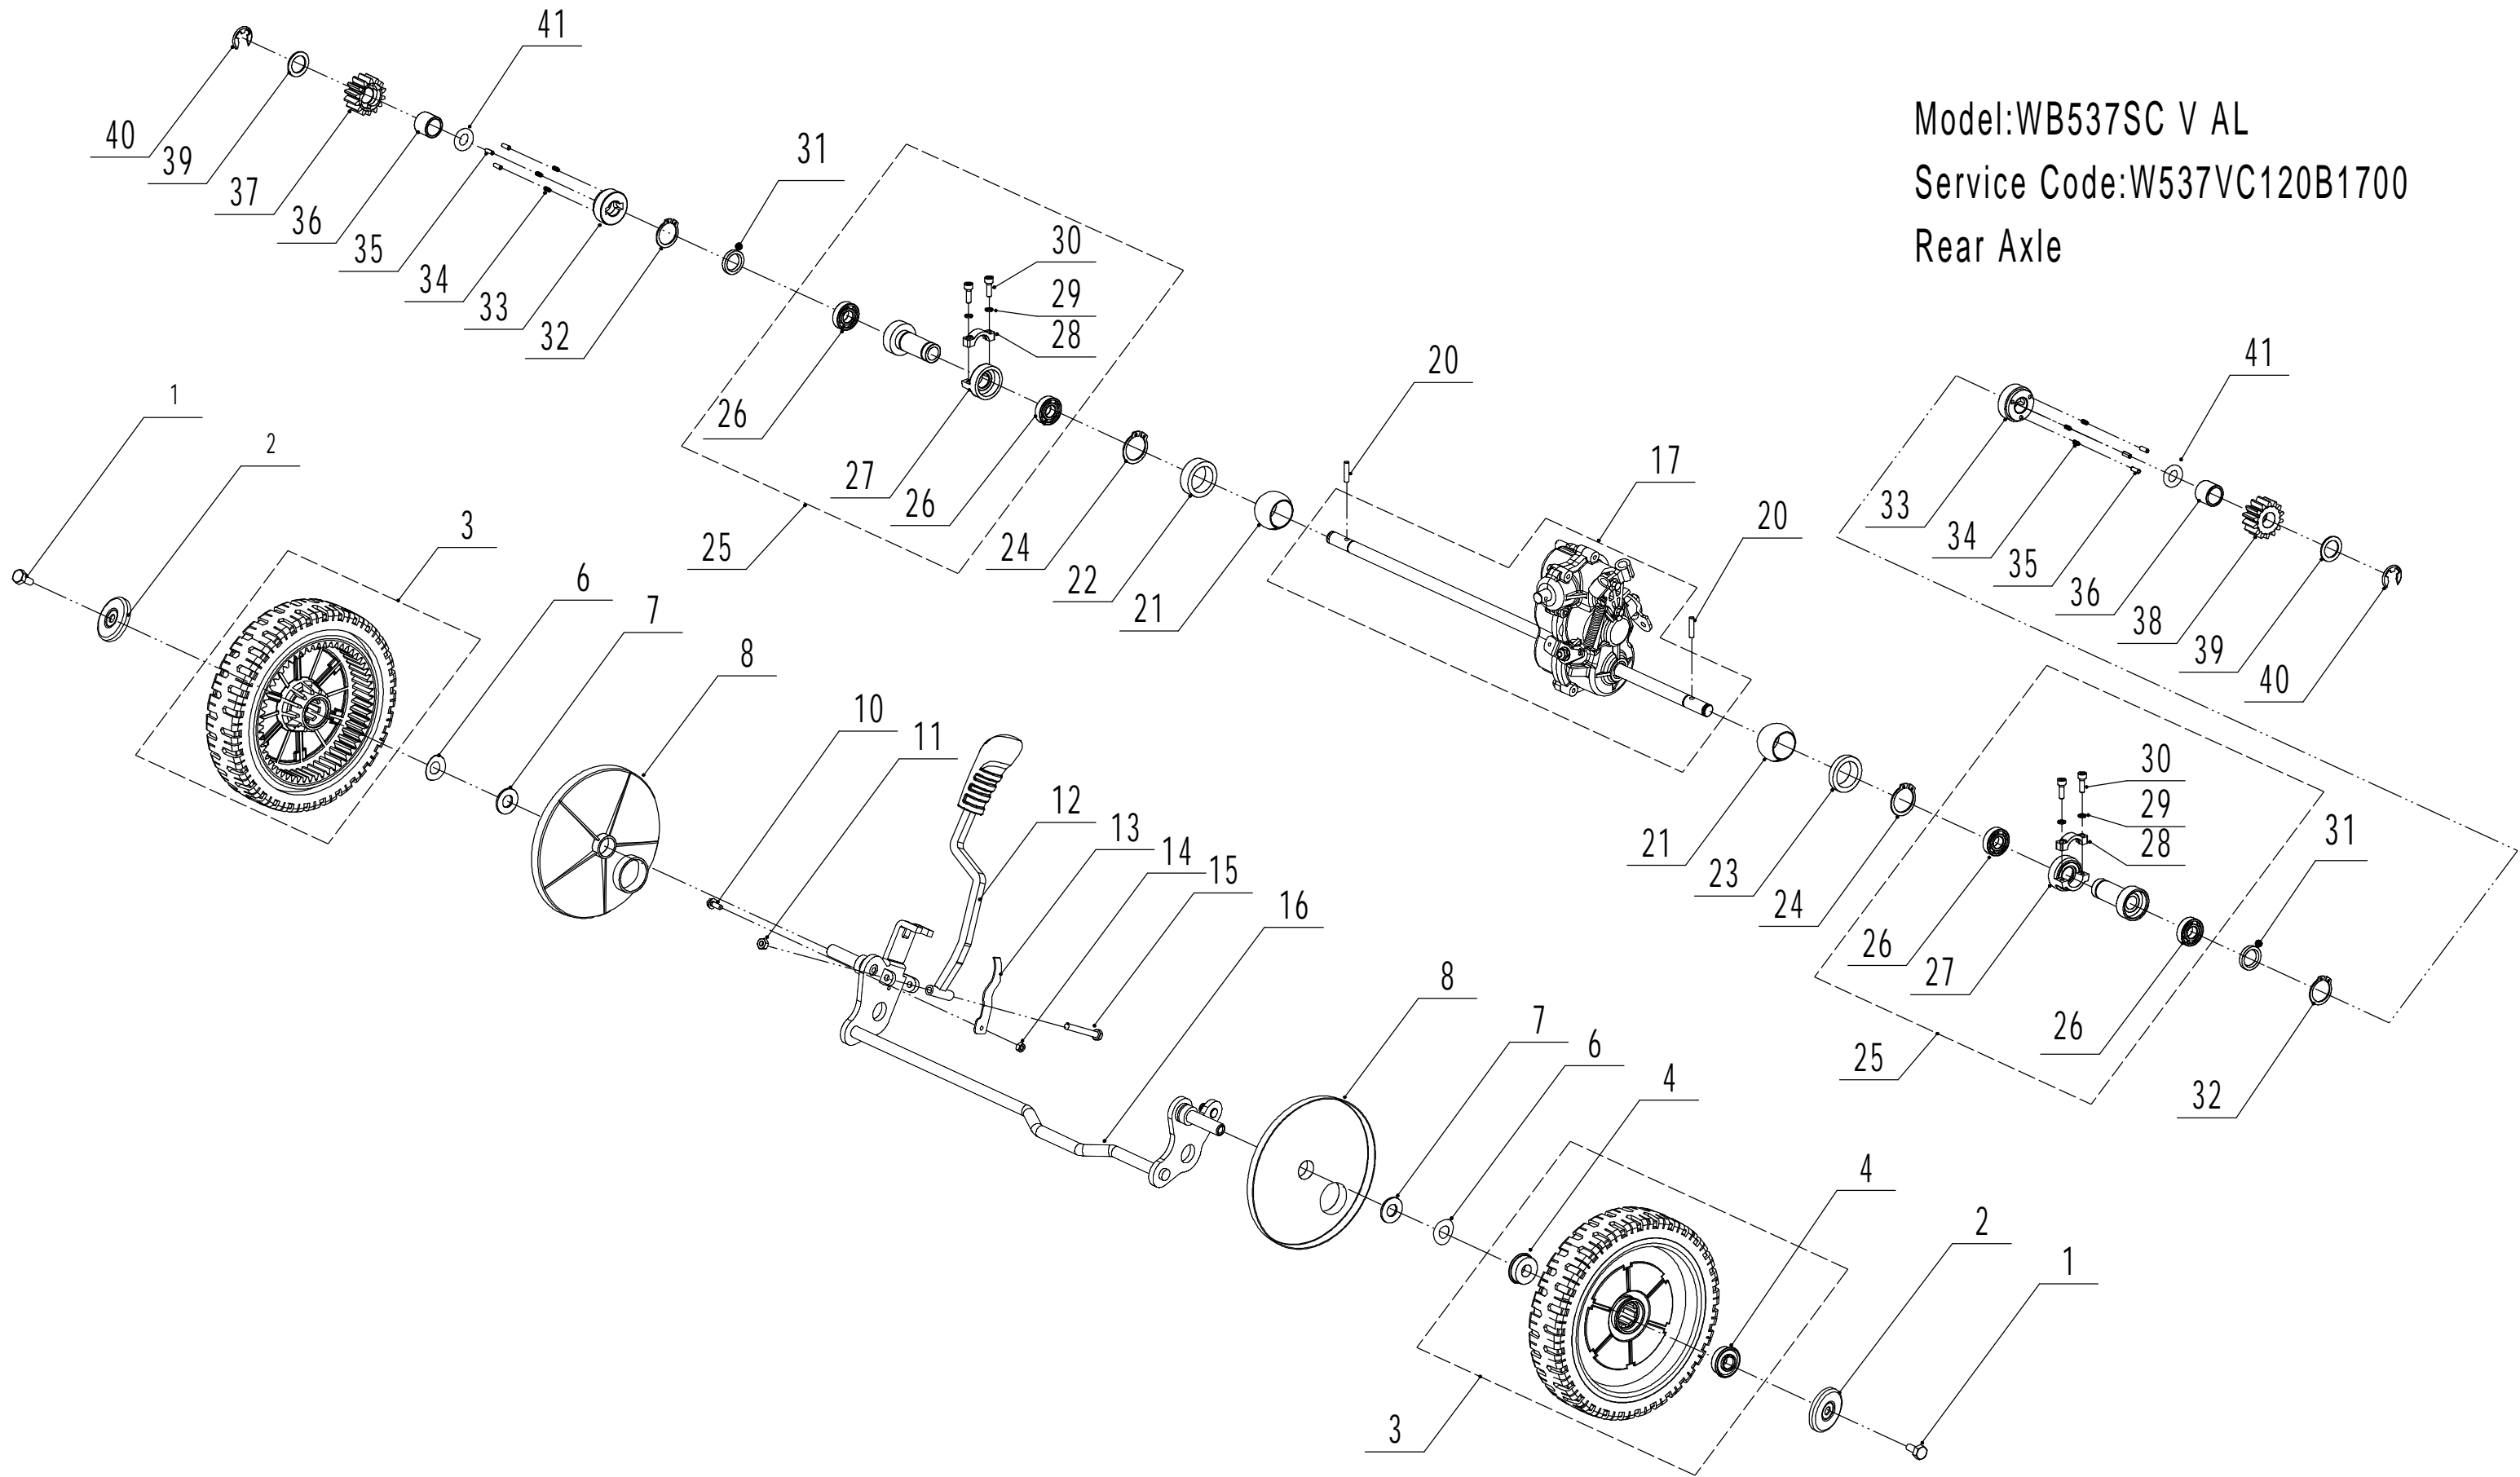

Model:WB537SC V AL
Service Code:W537VC120B1700
Rear Axle

Rear Axle			
NO	ART	NAME	QTY
1	U455-00002	Hex Flange Bolt - M8x16	2
2	U456-00068	Wheel Cover	2
3	U456-00062	9" Rear Wheel	2
4	U455-00056	Bearing	4
6	U455-00057	Spacer	2
7	U455-00058	Washer	2
8	U456-00063	Anti-Dust Shield	2
10	U0AL-00026	Hexangular Bolt - M5x16	1
11	U455-00013	Lock Nut - M6	1
12	U0AL-00027	Adjustment Lever	1
13	U0AL-00028	Flat Spring	1
14	U455-00006	Lock Nut - M5	1
15	UV160-00039	Hexangular Bolt - M6x55	1
16	U0AL-00029	Rear Axle Weldment	1
17	U0AL-00030	transmission assembly	1
20	U455-00078	Pin	2
21	U455-00066	Nylon Spherical Bearing	2
22	U455-00067	Rear Transmission Partition	1
23	U0AL-00031	Bearing Bracket Left Washer	1
24	U455-00068	Check Ring For Shaft	2
25	U537-00036	Bearing Sheath Kit	2
26	U0AL-00032	Deep Groove Ball Bearing	4
27	U537-00032	Bearing Bracket	2
28	U537-00033	Bearing Bracket Cover	2
29	U506-00028	Spring Washer - M5	4
30	U537-00034	Hexagon Socket Cap Screw - M5x20	4
31	U456-00009	Spacer	2
32	U455-00077	Check Ring - M12	2
33	U455-00079	One-Way Block	2
34	U455-00080	Spring	6
35	U455-00081	Pin	6
36	U455-00076	Bearing	2
37	U455-00082	Right Drive Pinion	1
38	U455-00083	Left Drive Pinion	1
39	U455-00084	Friction Mat	2
40	U455-00085	Check Ring	2
41	U455-00089	O-Ring	2