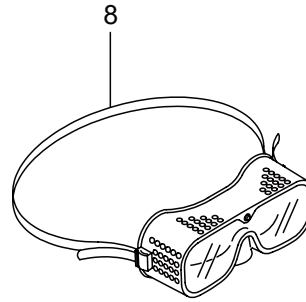

4. HT239D
ACCESSORIES

Ref. No.	Part No.	Part Name	Q'ty	Remarks
4-1	279225	Instruction Manual	1	GB/ES/PT
4-2	279226	Instruction Manual	1	FR/DE/IT
4-3	279227	Instruction Manual	1	RU/PL/RO
4-4	524569	Parts List	1	HT239D
4-5	264606	Tool Set	1	Incl.6,7
4-6	219431	Wrench	1	3mm
4-7	219432	Wrench	1	4mm
4-8	221460	Goggles	1