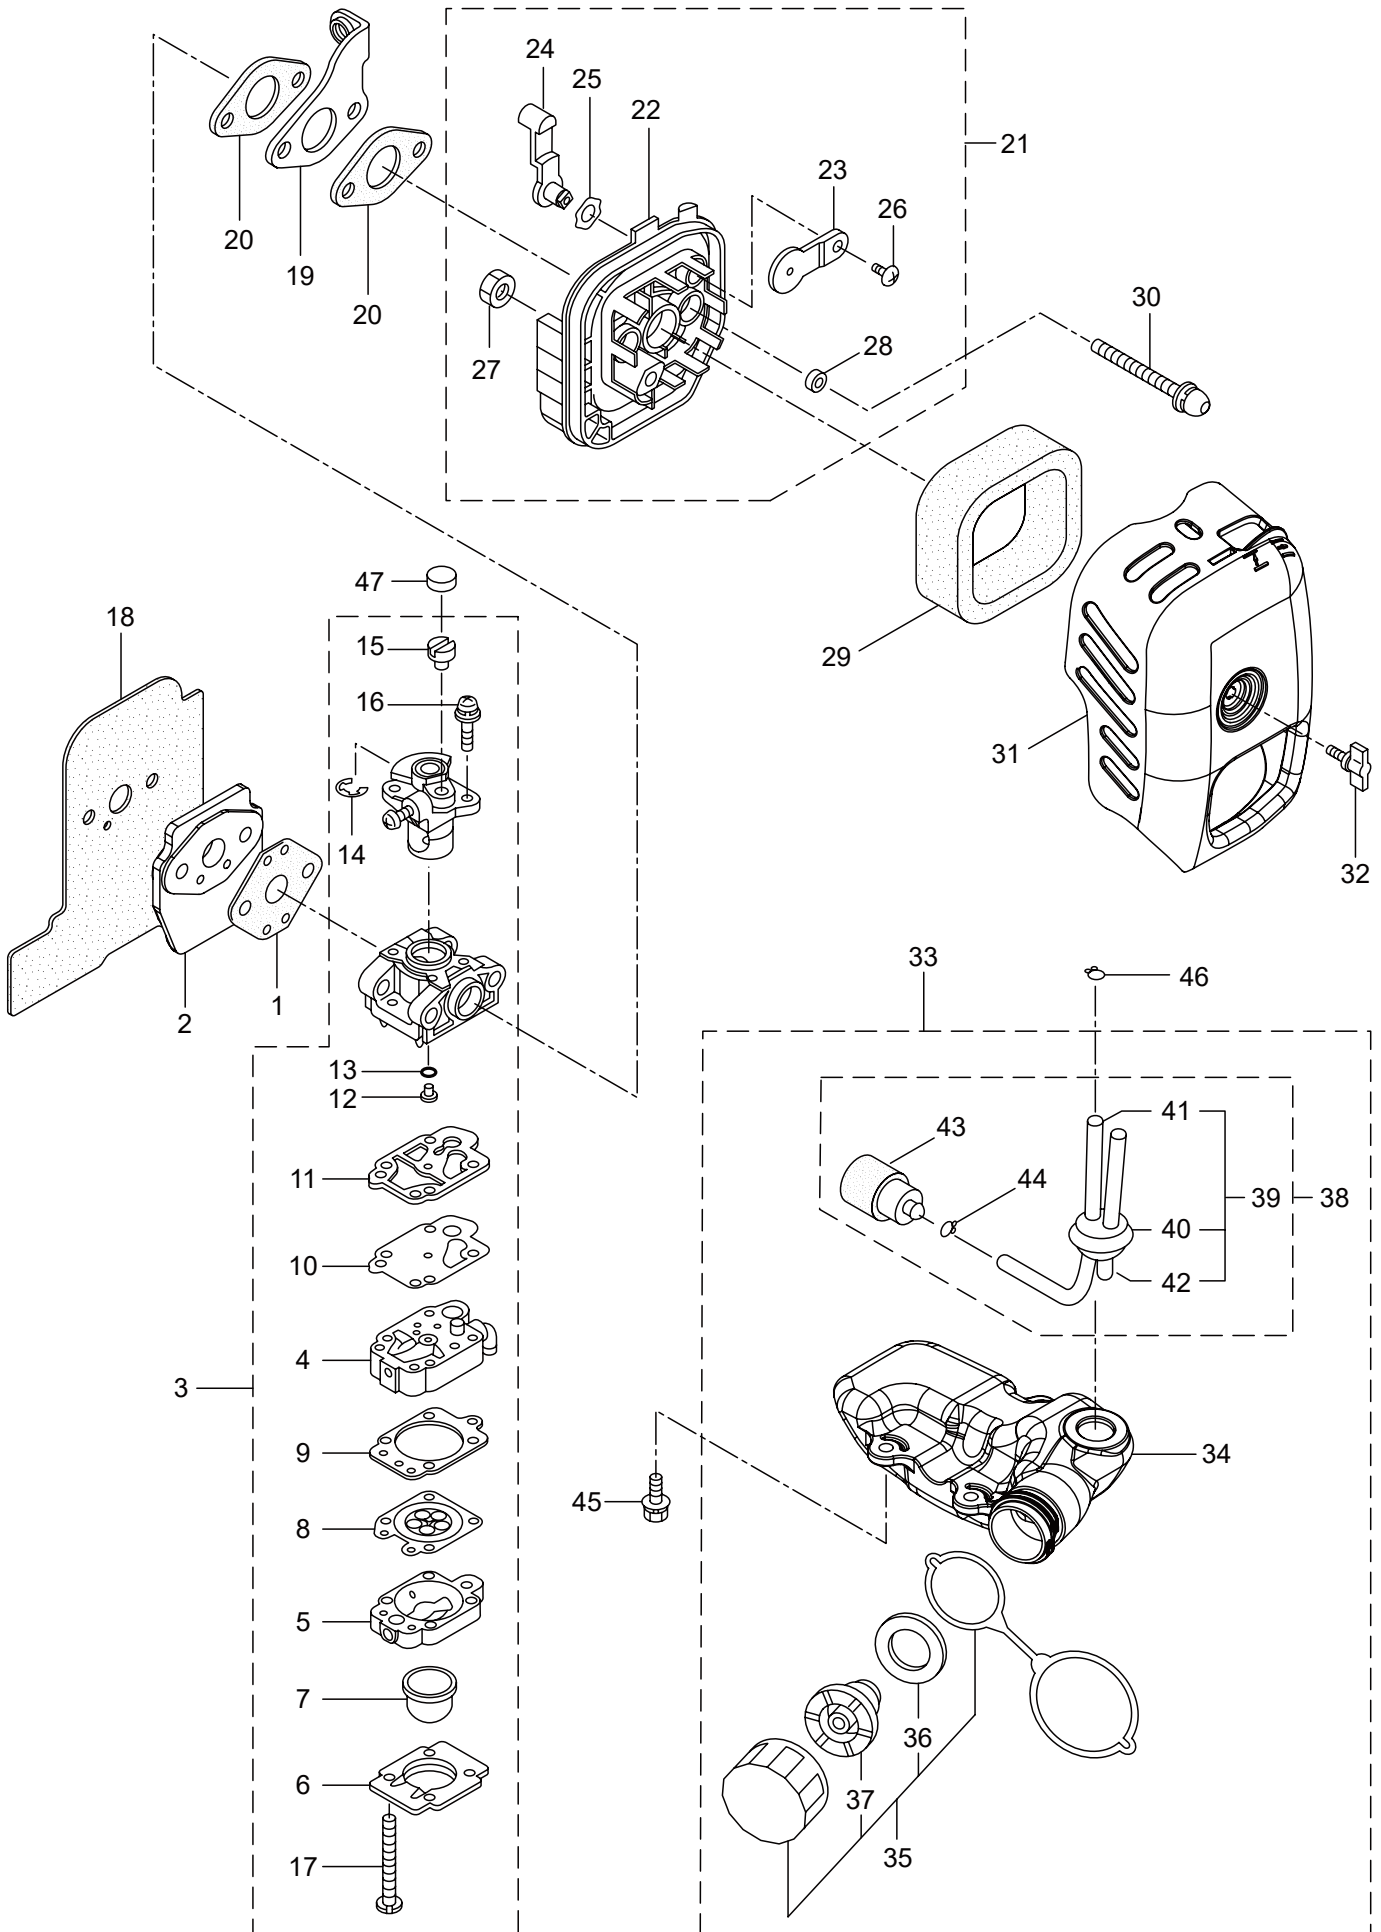

3. HT239D
CARBURETOR, FUEL TANK

Ref. No.	Part No.	Part Name	Q'ty	Remarks
3-46	261117	Clip	1	
3-47	280020	Swivel Ring	1