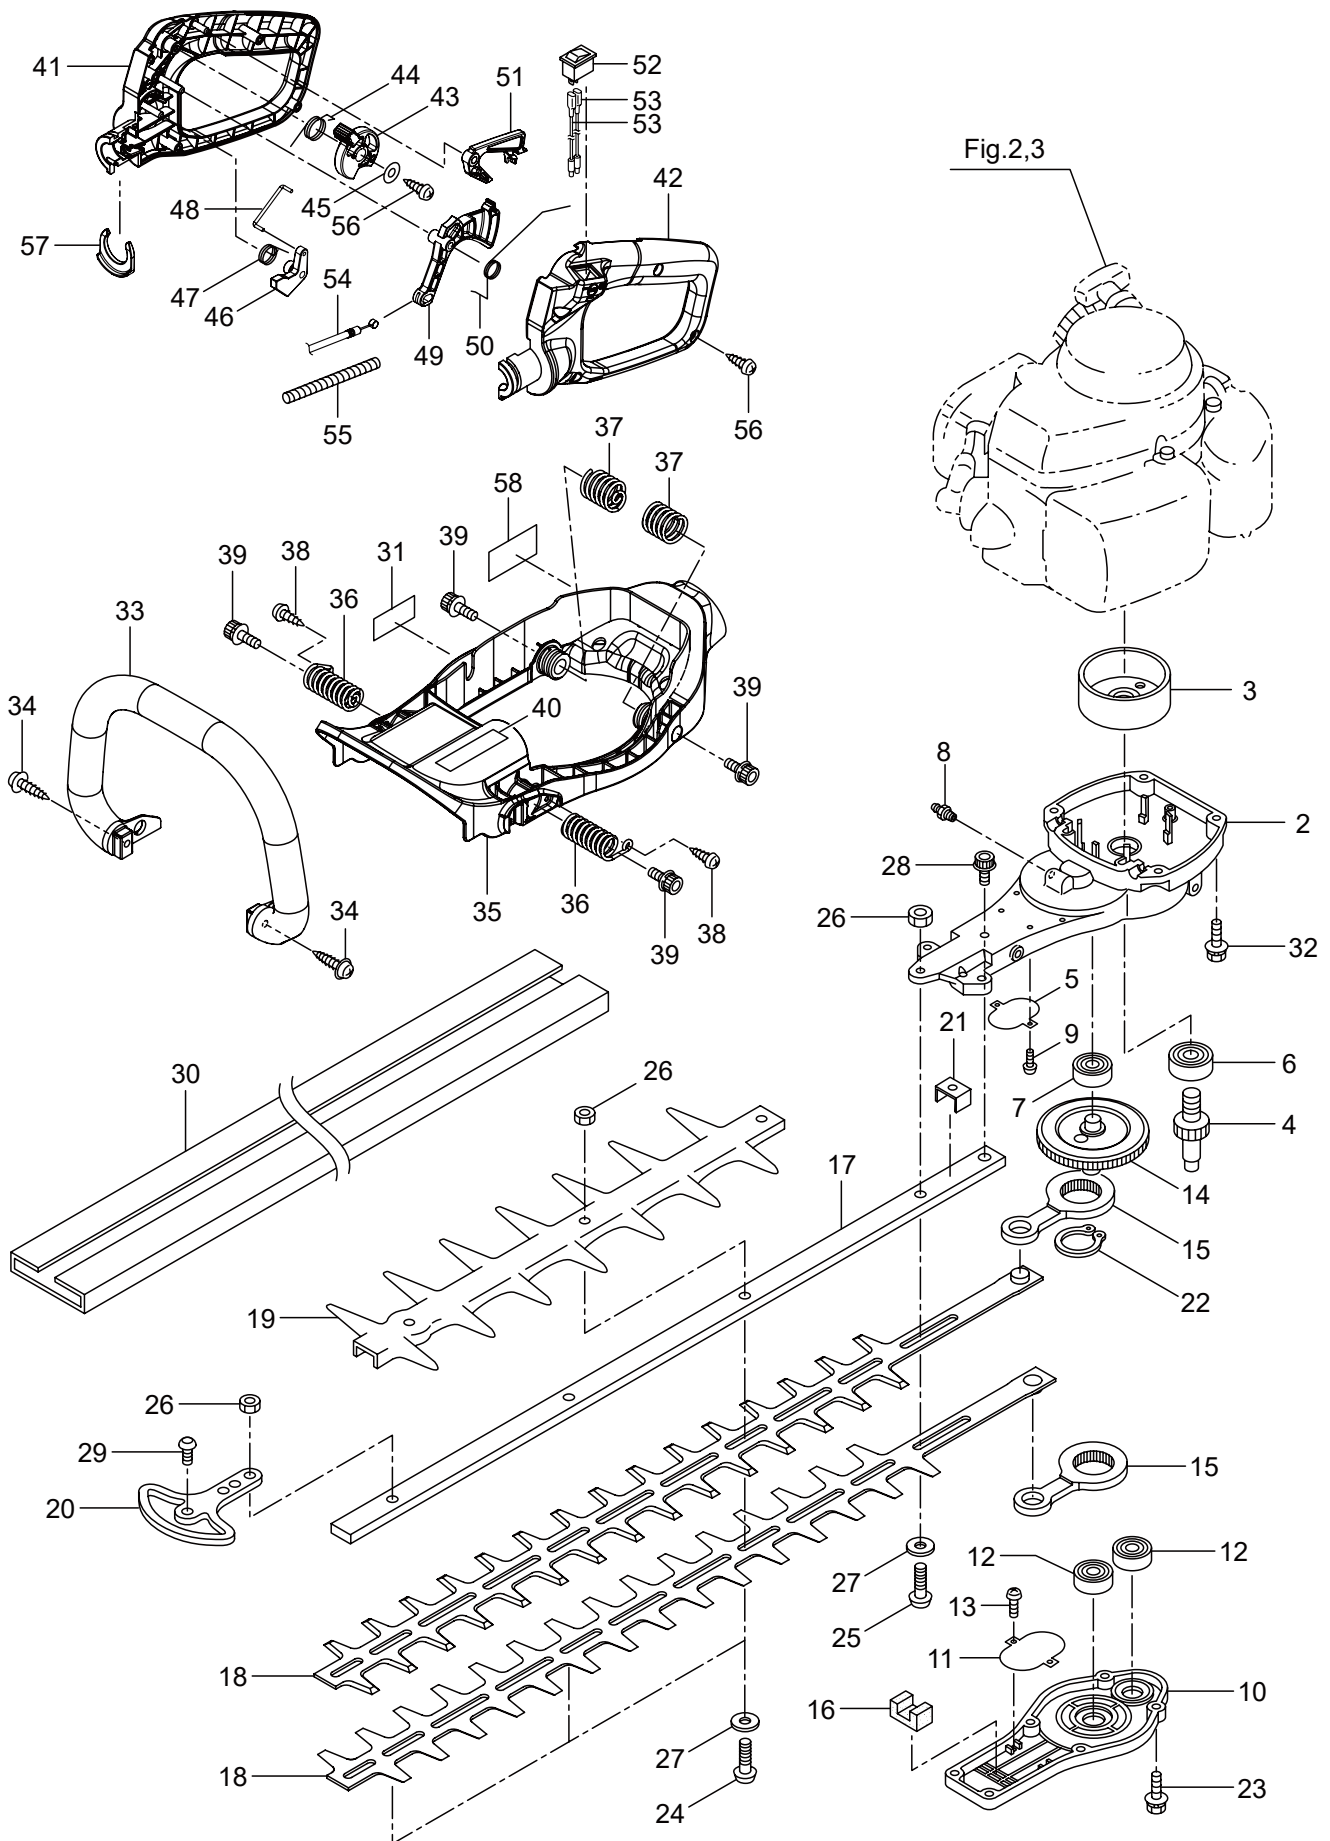

PARTS LIST

Caiman Hito 239D

CONTENTS

1. MAIN BODY	1 ~ 4
2. ENGINE	5 ~ 8
3. CARBURETOR, FUEL TANK	9 ~ 12
4. ACCESSORIES	13 ~ 14

CAIMAN

2019. 11.

1. HT239D
MAIN BODY

Ref. No.	Part No.	Part Name	Q'ty	Remarks
1-1	362442	HT239D	1	
1-2	279432	Upper Case	1	
1-3	270021	Drum	1	
1-4	271473	Pinion	1	
1-5	271474	Plate	1	
1-6	580767	Bearing	1	#6001 2RS
1-7	270423	Bearing	1	
1-8	991937	Grease Nipple	1	M6
1-9	991924	Screw	2	M3x5
1-10	271475	Lower Case	1	
1-11	271474	Plate	1	
1-12	270423	Bearing	2	
1-13	991924	Screw	2	M3x5
1-14	271465	Crank Comp	1	
1-15	271466	Rod	2	
1-16	270567	Felt	1	
1-17	271467	Guide Plate	1	
1-18	278703	Blade	2	
1-19	274877	Blade Guard	1	
1-20	278720	Chip Guard	1	
1-21	270757	Plate	1	
1-22	580777	Snap Ring	1	#26
1-23	271910	Screw	6	
1-24	991914	Screw	3	
1-25	271229	Screw	1	
1-26	991941	U-Nut	4	M6
1-27	991913	Washer	4	
1-28	272282	Screw	1	
1-29	278721	Screw	1	
1-30	217677	Cover of Blade	1	
1-31	270566	Label	1	
1-32	271908	Screw	4	
1-33	279051	Front Handle	1	
1-34	285665	Screw	2	M5x30
1-35	279106	Frame Comp	1	
1-36	279053	Spring F	2	
1-37	279054	Spring R	2	
1-38	285631	Screw	2	M4x16
1-39	261762	Cap Screw	4	M5x14
1-40	266959	Label	1	Caution
1-41	279047	Rear Handle R	1	
1-42	279048	Rear Handle L	1	
1-43	279042	Lotation Lever	1	
1-44	279043	Spring	1	
1-45	279954	Washer	1	4.5x13xt1.0

1. HT239D
MAIN BODY

Ref. No.	Part No.	Part Name	Q'ty	Remarks
1-46	279044	Lock Lever	1	
1-47	279045	Spring	1	
1-48	279046	Rod	1	
1-49	279039	Throttle Lever	1	
1-50	279040	Spring	1	
1-51	279041	Safety Lever	1	
1-52	236722	Stop Switch	1	
1-53	279037	Lead	2	
1-54	279035	Cable Comp	1	
1-55	279570	Tube	1	230L
1-56	285631	Screw	5	M4x16
1-57	279038	Clip	1	
1-58	266957	Label	1	