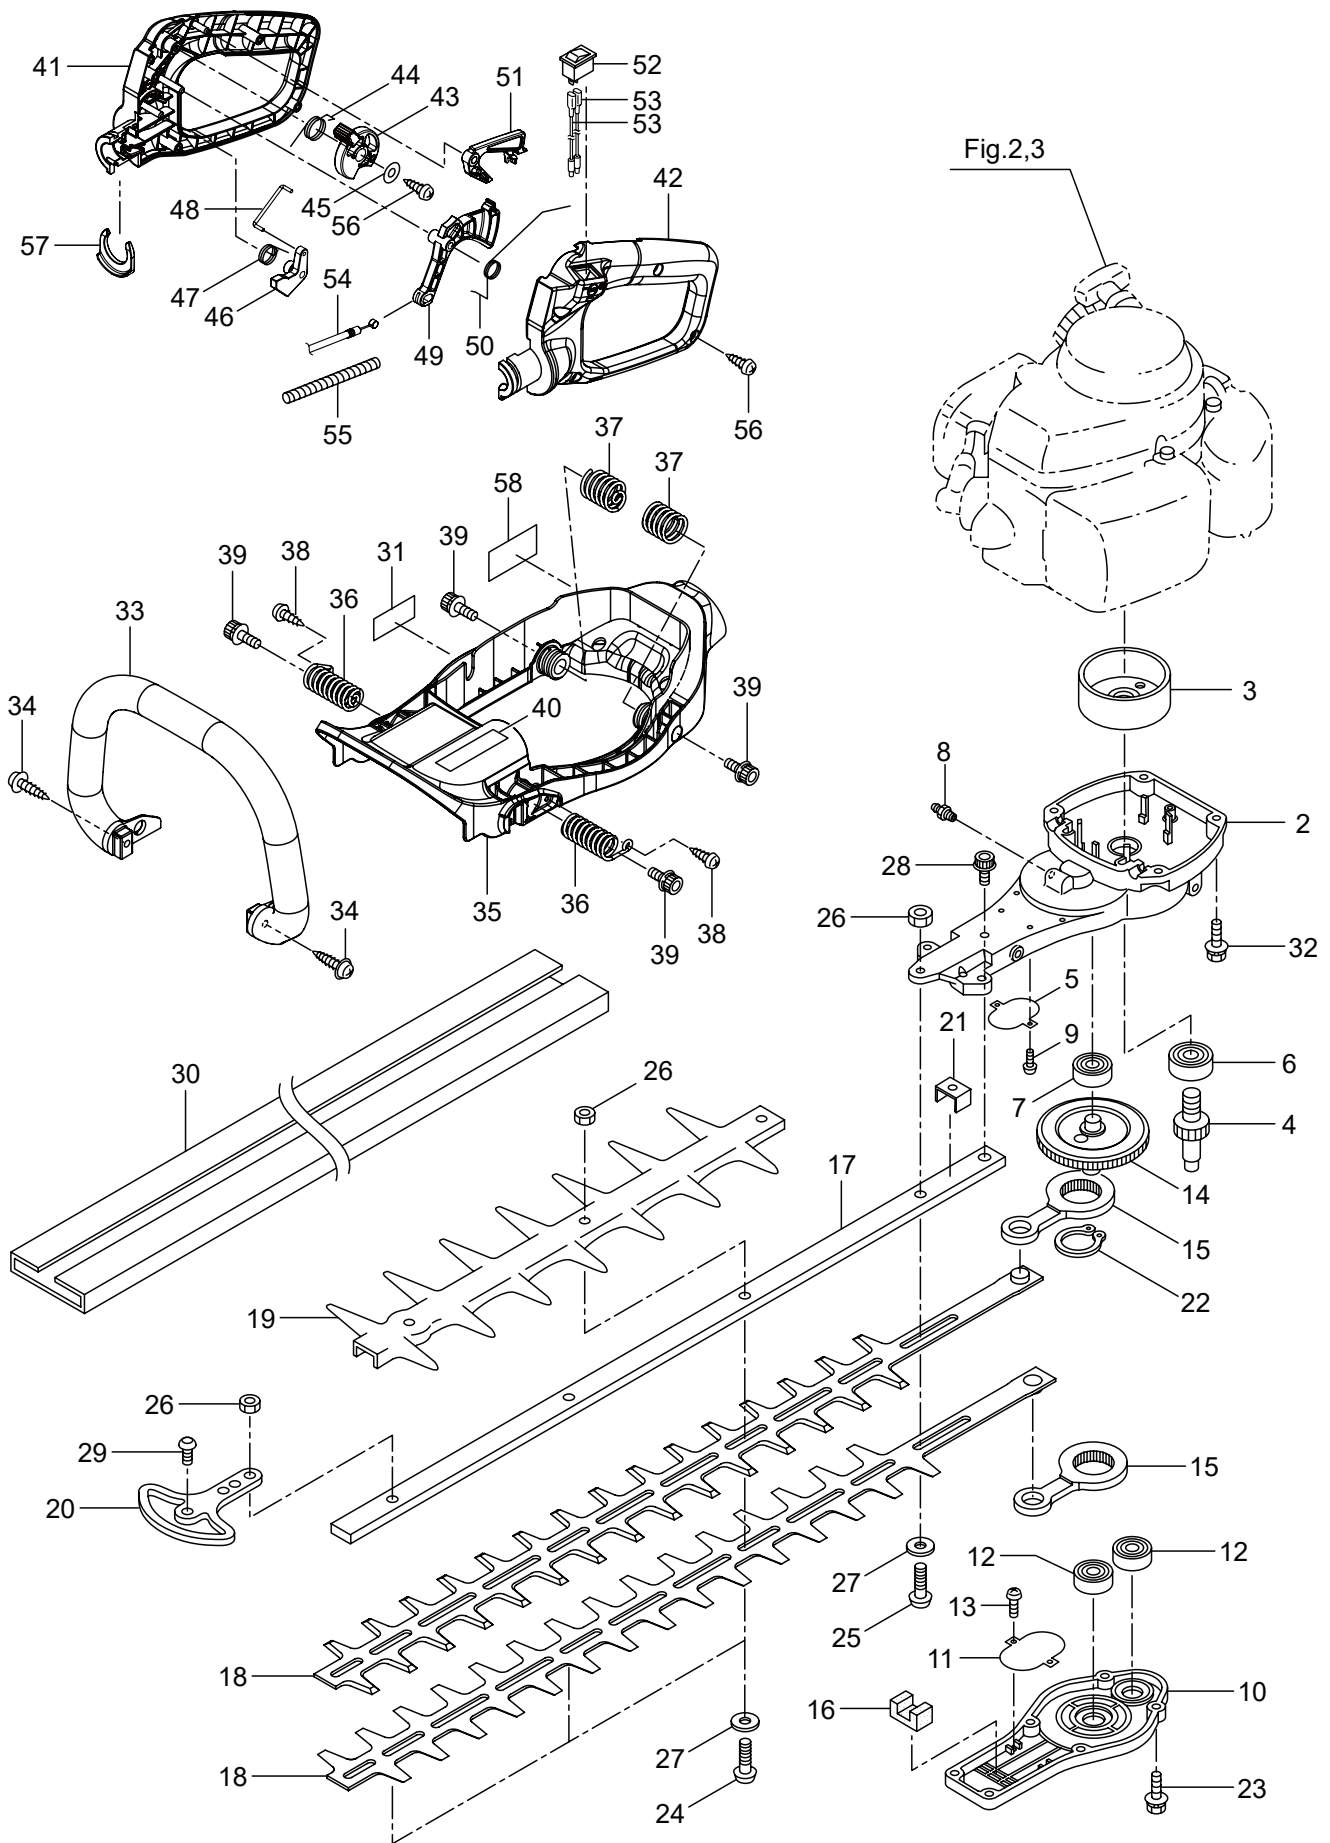

PARTS LIST

Caiman Hito 239D

CONTENTS

1. MAIN BODY	1 ~ 4
2. ENGINE	5 ~ 8
3. CARBURETOR, FUEL TANK	9 ~ 12
4. ACCESSORIES	13 ~ 14

CAIMAN

2019. 11.

1. HT239D
MAIN BODY

Ref. No.	Part No.	Part Name	Q'ty	Remarks
1-1	362442	HT239D	1	
1-2	279432	Upper Case	1	
1-3	270021	Drum	1	
1-4	271473	Pinion	1	
1-5	271474	Plate	1	
1-6	580767	Bearing	1	#6001 2RS
1-7	270423	Bearing	1	
1-8	991937	Grease Nipple	1	M6
1-9	991924	Screw	2	M3x5
1-10	271475	Lower Case	1	
1-11	271474	Plate	1	
1-12	270423	Bearing	2	
1-13	991924	Screw	2	M3x5
1-14	271465	Crank Comp	1	
1-15	271466	Rod	2	
1-16	270567	Felt	1	
1-17	271467	Guide Plate	1	
1-18	278703	Blade	2	
1-19	274877	Blade Guard	1	
1-20	278720	Chip Guard	1	
1-21	270757	Plate	1	
1-22	580777	Snap Ring	1	#26
1-23	271910	Screw	6	
1-24	991914	Screw	3	
1-25	271229	Screw	1	
1-26	991941	U-Nut	4	M6
1-27	991913	Washer	4	
1-28	272282	Screw	1	
1-29	278721	Screw	1	
1-30	217677	Cover of Blade	1	
1-31	270566	Label	1	
1-32	271908	Screw	4	
1-33	279051	Front Handle	1	
1-34	285665	Screw	2	M5x30
1-35	279106	Frame Comp	1	
1-36	279053	Spring F	2	
1-37	279054	Spring R	2	
1-38	285631	Screw	2	M4x16
1-39	261762	Cap Screw	4	M5x14
1-40	266959	Label	1	Caution
1-41	279047	Rear Handle R	1	
1-42	279048	Rear Handle L	1	
1-43	279042	Lotation Lever	1	
1-44	279043	Spring	1	
1-45	279954	Washer	1	4.5x13xt1.0

1. HT239D
MAIN BODY

Ref. No.	Part No.	Part Name	Q'ty	Remarks
1-46	279044	Lock Lever	1	
1-47	279045	Spring	1	
1-48	279046	Rod	1	
1-49	279039	Throttle Lever	1	
1-50	279040	Spring	1	
1-51	279041	Safety Lever	1	
1-52	236722	Stop Switch	1	
1-53	279037	Lead	2	
1-54	279035	Cable Comp	1	
1-55	279570	Tube	1	230L
1-56	285631	Screw	5	M4x16
1-57	279038	Clip	1	
1-58	266957	Label	1	