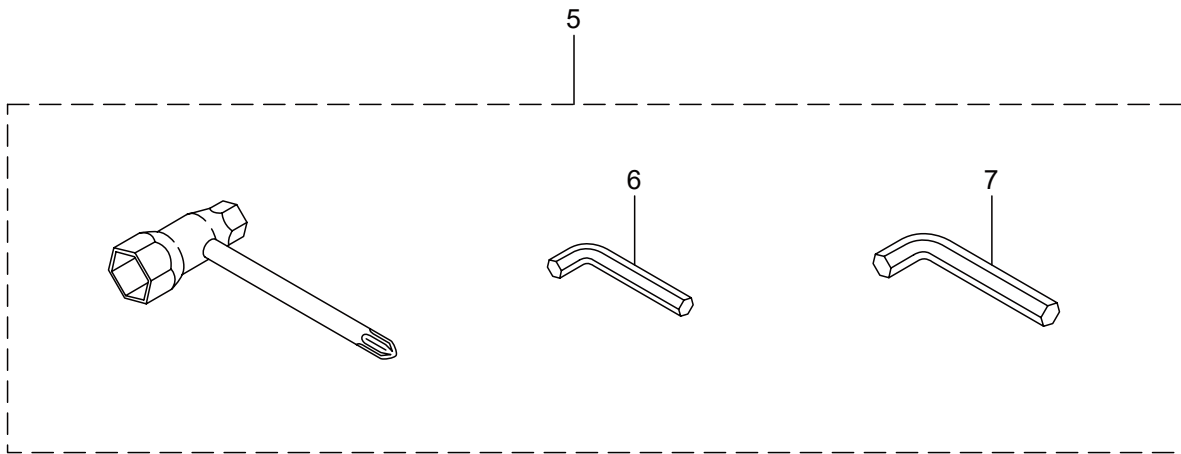

4. HT239D
ACCESSORIES

Ref. No.	Part No.	Part Name	Q'ty	Remarks
4-1	279225	Instruction Manual	1	GB/ES/PT
4-2	279226	Instruction Manual	1	FR/DE/IT
4-3	279227	Instruction Manual	1	RU/PL/RO
4-4	524569	Parts List	1	HT239D
4-5	264606	Tool Set	1	Incl.6,7
4-6	219431	Wrench	1	3mm
4-7	219432	Wrench	1	4mm
4-8	221460	Goggles	1