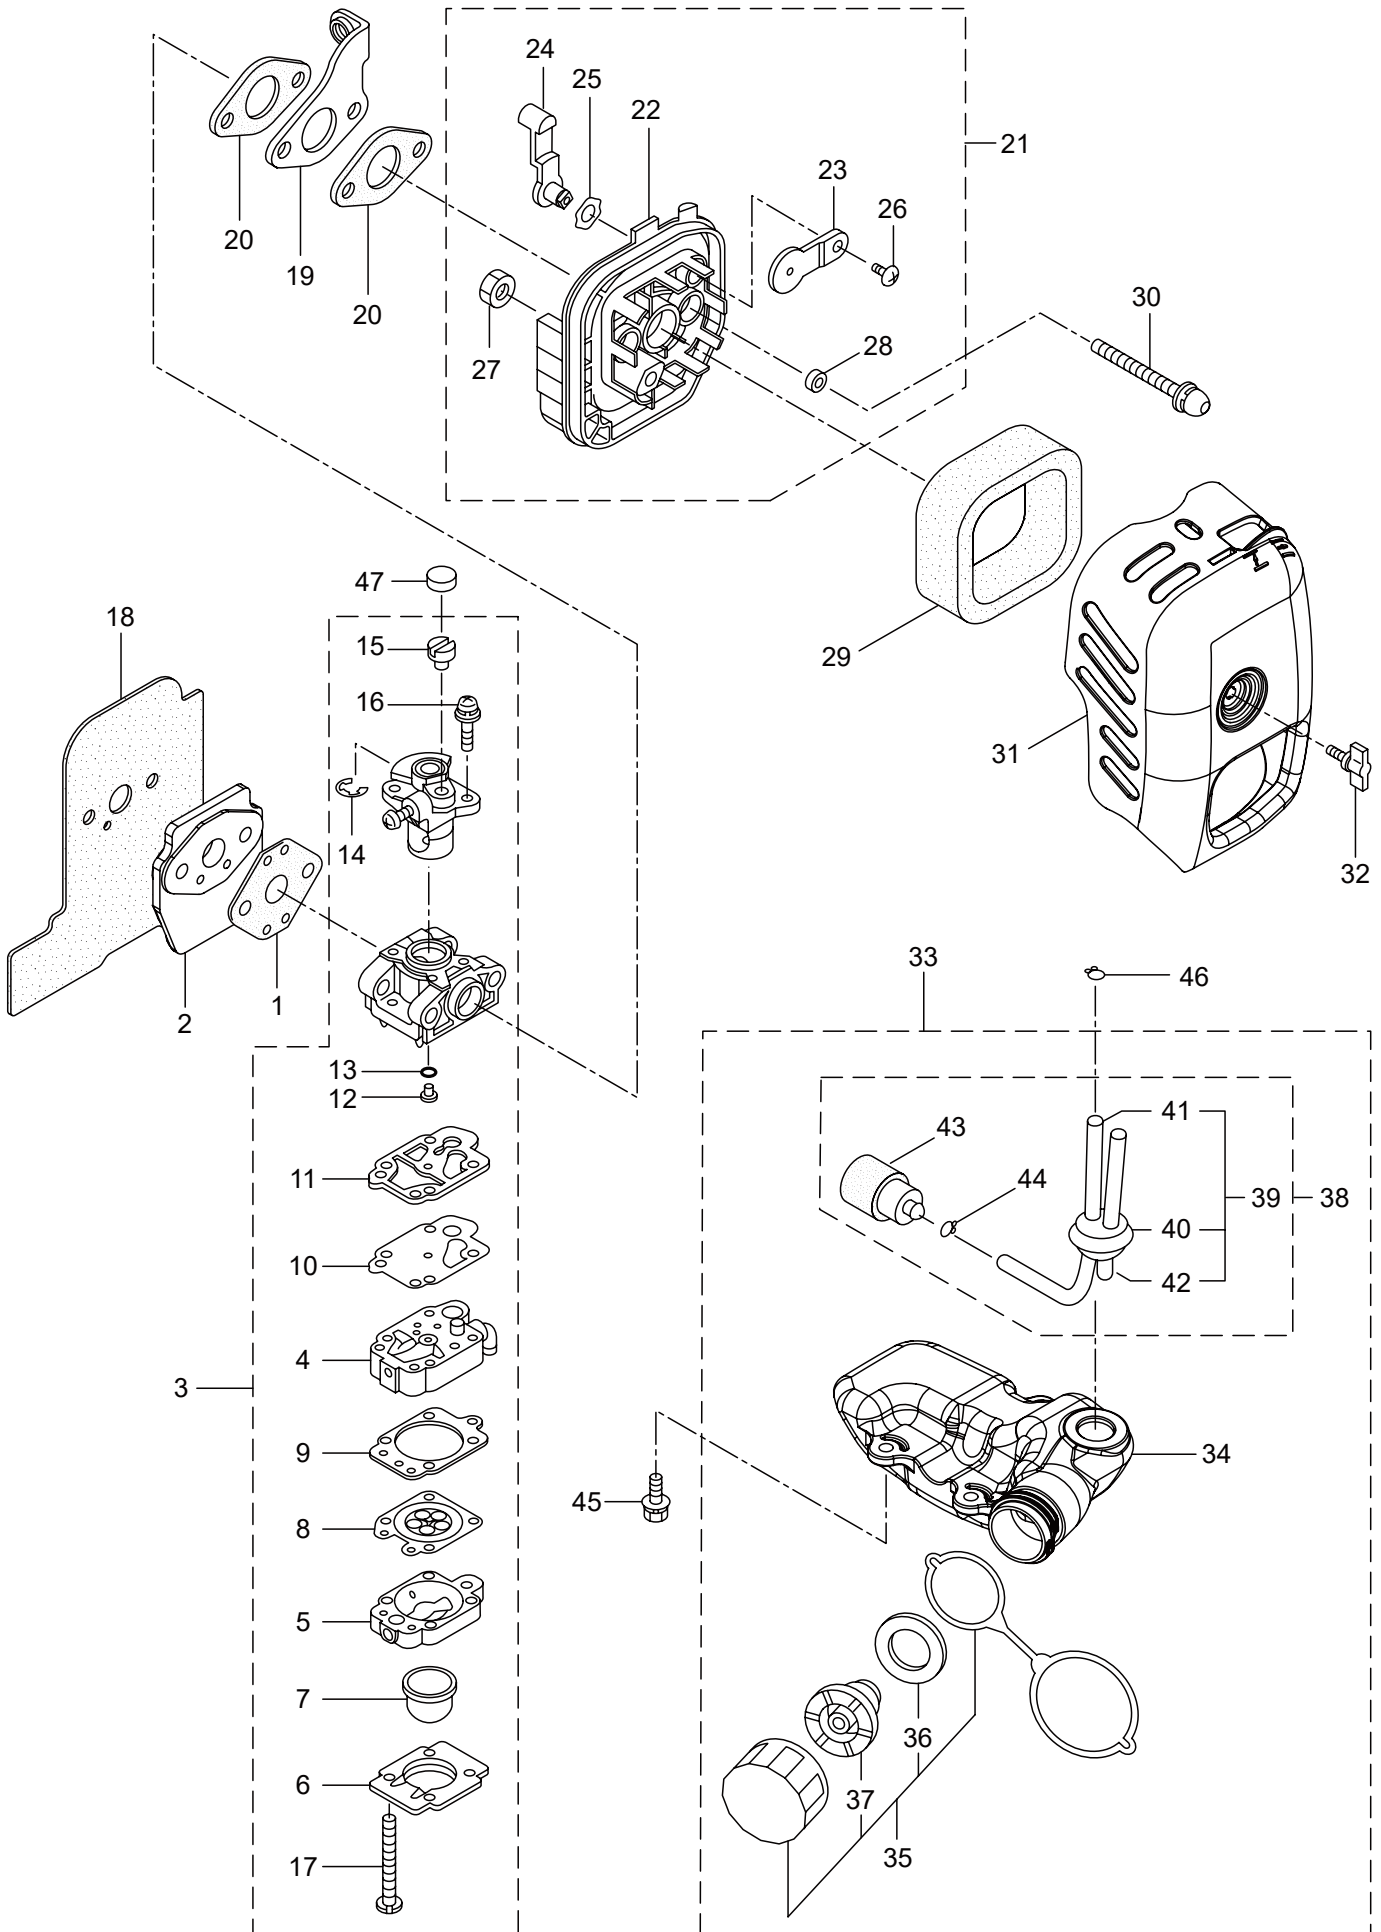

3. HT239D
CARBURETOR, FUEL TANK

Ref. No.	Part No.	Part Name	Q'ty	Remarks
3-1	261864	Gasket	1	
3-2	279050	Divider	1	
3-3	278297	Carburetor Ass'y	1	Incl.4-17
3-4	268499	Pump Body	1	
3-5	262991	Purge Body	1	
3-6	262992	Cover Plate	1	
3-7	261874	Primer Bulb	1	
3-8	283905	Diaphragm, Meterring	1	
3-9	262993	Gasket	1	
3-10	262994	Diaphragm,Fuel Pump	1	
3-11	282576	Gasket	1	
3-12	289396	Main Jet	1	
3-13	261871	O-Ring	1	
3-14	261876	E-Ring	1	
3-15	261658	Swivel	1	
3-16	264682	Screw	2	
3-17	262996	Screw	4	
3-18	278750	Gasket	1	
3-19	283773	Stay	1	
3-20	283771	Gasket	2	
3-21	289048	Case Ass'y	1	Incl.22-28
3-22	269050	Case Body	1	
3-23	289019	Valve	1	
3-24	284803	Lever	1	
3-25	284816	Washer	1	6.4x11x0.15
3-26	269032	Screw	1	
3-27	126993	Nut	1	M5
3-28	269051	Sleeve	2	
3-29	269030	Element	1	
3-30	280102	Screw	2	M5x65
3-31	279049	Cleaner Cover	1	
3-32	281438	Knob	1	
3-33	278209	Fuel Tank Ass'y	1	Incl.34-44
3-34	277791	Fuel Tank	1	
3-35	283438	Tank Cap Ass'y	1	Incl.36,37
3-36	283727	Gasket	1	
3-37	283764	Breather Ass'y	1	
3-38	265752	Fuel Pipe Pick-up Ass'y	1	Incl.39-44
3-39	264031	Fuel Pipe Ass'y	1	Incl.40-42
3-40	261115	Grommet	1	
3-41	261690	Fuel Pipe	1	160L
3-42	263038	Return Pipe	1	3x6x85L
3-43	277887	Filter Ass'y	1	
3-44	261117	Clip	1	
3-45	269690	Cap Screw	3	M5x18