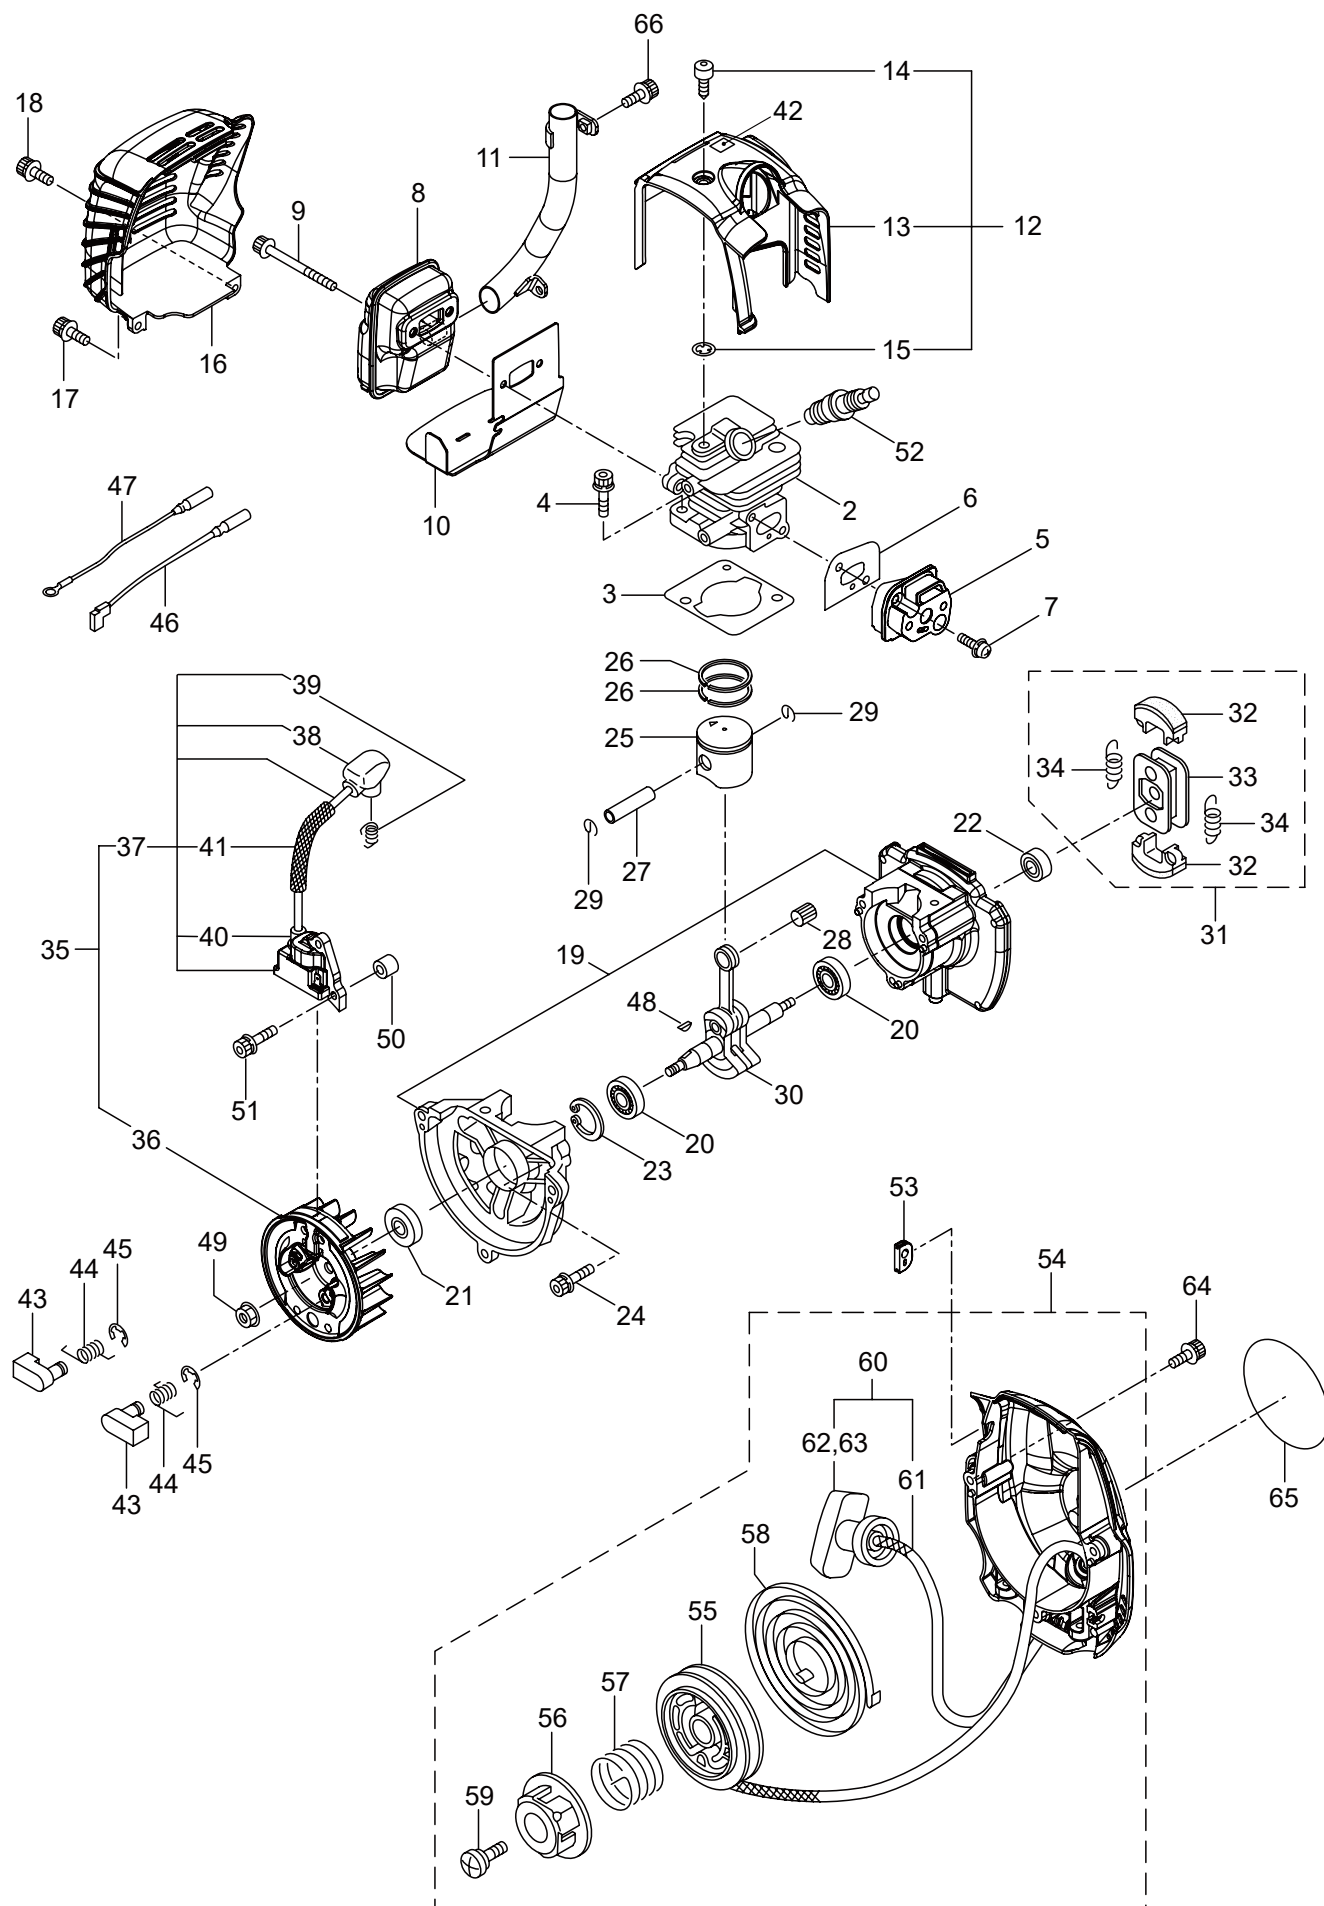

1. HT239D
MAIN BODY

Ref. No.	Part No.	Part Name	Q'ty	Remarks
1-46	279044	Lock Lever	1	
1-47	279045	Spring	1	
1-48	279046	Rod	1	
1-49	279039	Throttle Lever	1	
1-50	279040	Spring	1	
1-51	279041	Safety Lever	1	
1-52	236722	Stop Switch	1	
1-53	279037	Lead	2	
1-54	279035	Cable Comp	1	
1-55	279570	Tube	1	230L
1-56	285631	Screw	5	M4x16
1-57	279038	Clip	1	
1-58	266957	Label	1	

2. HT239D ENGINE

Ref. No.	Part No.	Part Name	Q'ty	Remarks
2-46	267492	Lead	1	130L
2-47	284541	Wire,Lead	1	
2-48	261076	Woodruff Key	1	3x10
2-49	261077	Nut,Rotor	1	M6
2-50	280381	Spacer	2	
2-51	279850	Cap Screw	2	M4x25
2-52	288264	Spark Plug	1	BPMR8Y
2-53	278294	Grommet	1	
2-54	278177	Starter Ass'y	1	Incl.55-63
2-55	286363	Reel	1	
2-56	286364	Cam Plate	1	
2-57	283290	Spring	1	
2-58	280931	Spiral Spring	1	
2-59	267213	Screw	1	
2-60	283291	Rope Ass'y	1	Incl.61-63
2-61	283292	Starter Rope	1	
2-62	261725	Starter Grip	1	
2-63	283293	Rope Stopper	1	
2-64	267290	Cap Screw	3	M5x20
2-65	279208	Label	1	HT239D
2-66	261250	Cap Screw	1	M5x20