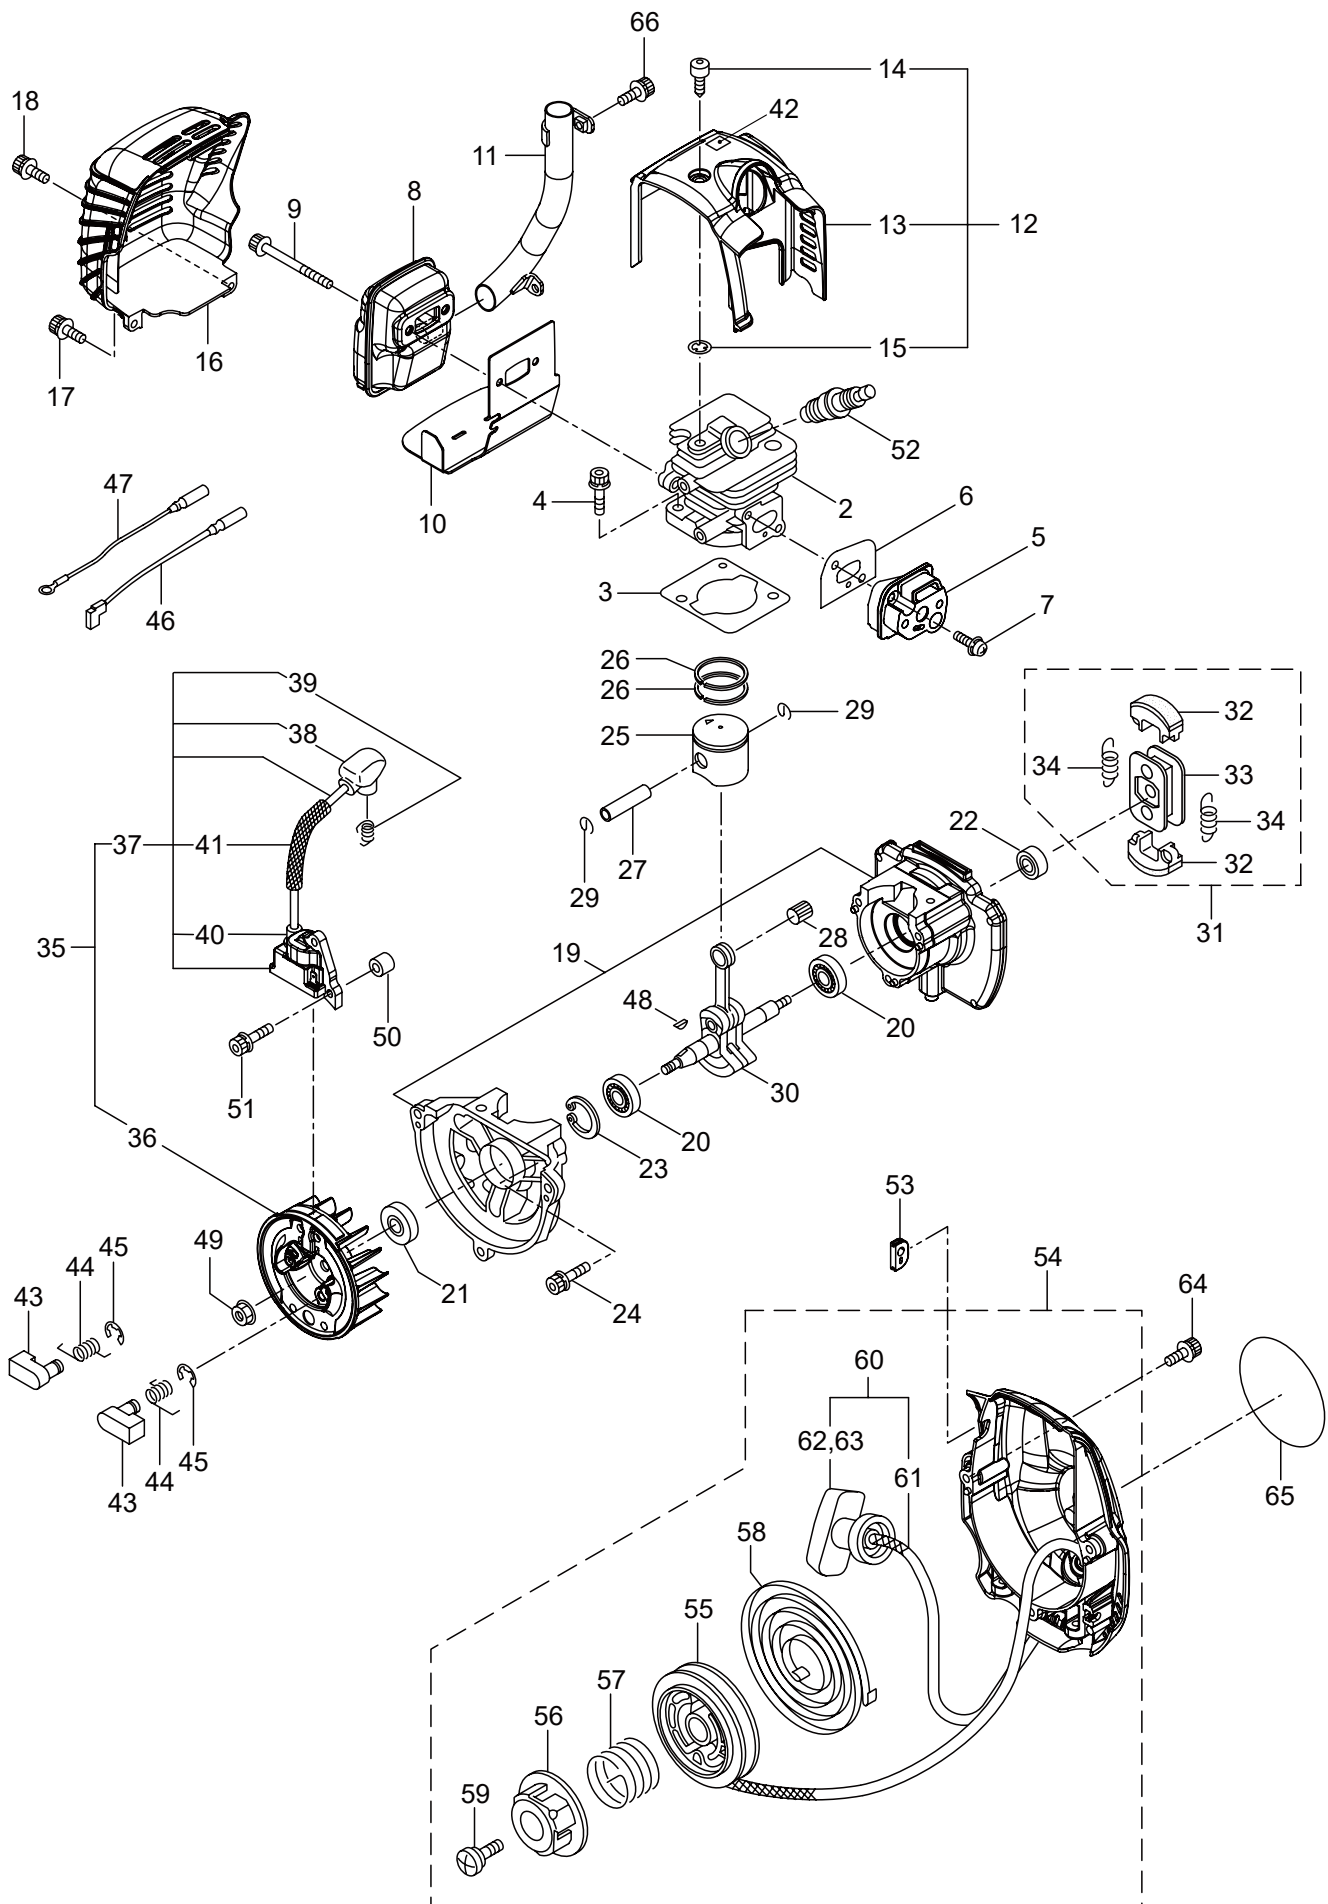

2. HT239D ENGINE

Ref. No.	Part No.	Part Name	Q'ty	Remarks
2-1	875180	Engine	1	HE232/07
2-2	278641	Cylinder	1	
2-3	289643	Gasket	1	
2-4	267290	Cap Screw	2	M5x20
2-5	272744	Insulator	1	New gasket required
2-6	267049	Gasket	1	
2-7	265924	Cap Screw	2	M5x25
2-8	278263	Muffler Comp	1	
2-9	266402	Cap Screw	2	M5x55
2-10	246971	Gasket	1	
2-11	279055	Tail Pipe Comp	1	
2-12	278288	Cylinder Cover Ass'y	1	Incl.13-15
2-13	277793	Cylinder Cover	1	
2-14	286399	Knob	1	M5
2-15	286270	Washer	1	M5
2-16	279059	Muffler Cover Comp	1	
2-17	261607	Cap Screw	1	M5x16
2-18	267191	Cap Screw	1	M5x16
2-19	278208	Crankcase	1	
2-20	261181	Bearing	2	#6000C3
2-21	277906	Oil Seal	1	
2-22	277909	Oil Seal	1	
2-23	054676	Snap Ring	1	#26
2-24	261246	Cap Screw	3	M5x25
2-25	272204	Piston	1	
2-26	264891	Piston Ring	2	(2)required
2-27	261036	Piston Pin	1	
2-28	288520	Bearing, Needle	1	
2-29	261576	Clip,Piston	2	
2-30	283155	Shaft Comp	1	
2-31	246054	Clutch Ass'y	1	Incl.32-34
2-32	246068	Clutch Shoe	2	(2)required
2-33	246069	Clutch Boss Comp	1	
2-34	246070	Spring	2	(2)required
2-35	278161	Magneto Ass'y	1	Incl.36-41
2-36	278176	Rotor/Fan	1	
2-37	278293	Ignition Coil Ass'y	1	Incl.38-41
2-38	282292	Plug Boot	1	
2-39	261075	Connector	1	
2-40	261072	Cap	1	
2-41	280080	Insulator	1	
2-42	283526	Label	1	
2-43	280936	Ratchet	2	
2-44	280553	Spring	2	
2-45	020299	E-Ring	2	#4